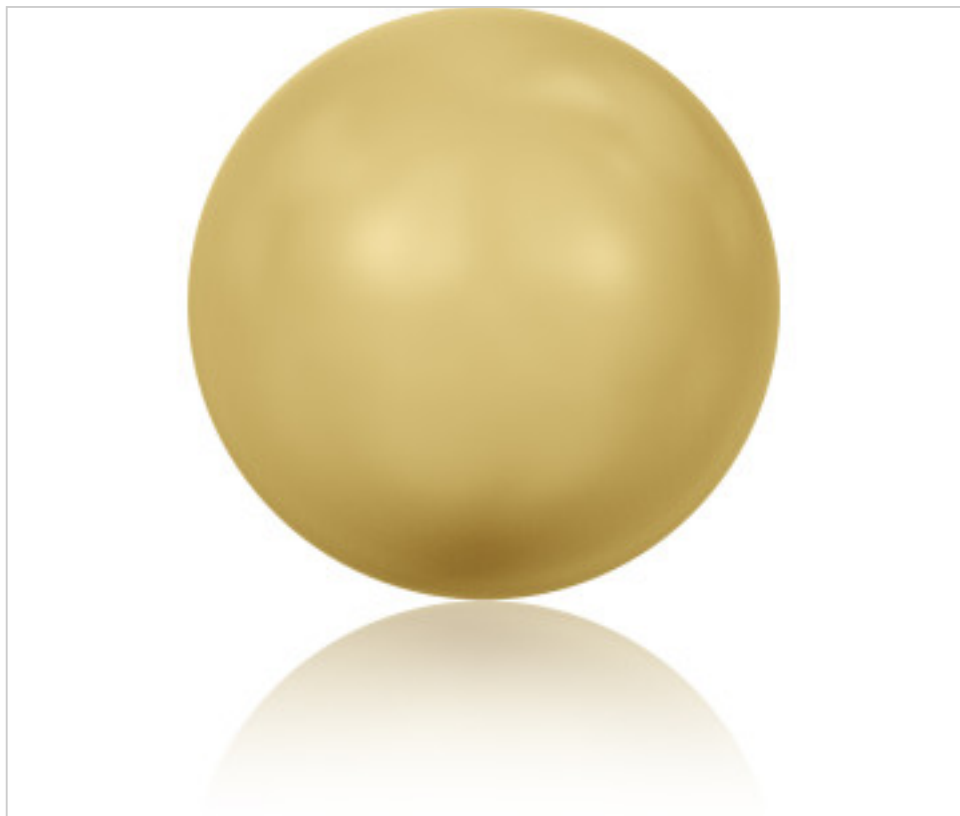

SWAROVSKI CRYSTAL > Swarovski Elements Fashion > Crystal Pearls  
5810 Round Pearl

PC5810.012.296 - 264869

5810 12mm Crystal Gold Pearl (001 296)

January 22nd, 2025, 02:08

## DESCRIPTION

12mm Gold Pearl Swarovski 5810 through pearl. Drill 0.90mm (+/-0.1mm)

## PRICE

	Lot	P.V.P. excluding VAT
Pedido mínimo	100	0,5962€

Continued on next page >>

SWAROVSKI CRYSTAL > Swarovski Elements Fashion > Crystal Pearls  
5810 Round Pearl

PC5810.012.296 - 264869

**5810 12mm Crystal Gold Pearl (001 296)**

## OTHER FEATURES

---

Size: 12 mm

Colour: Crystal

Color effect: Gold Pearl