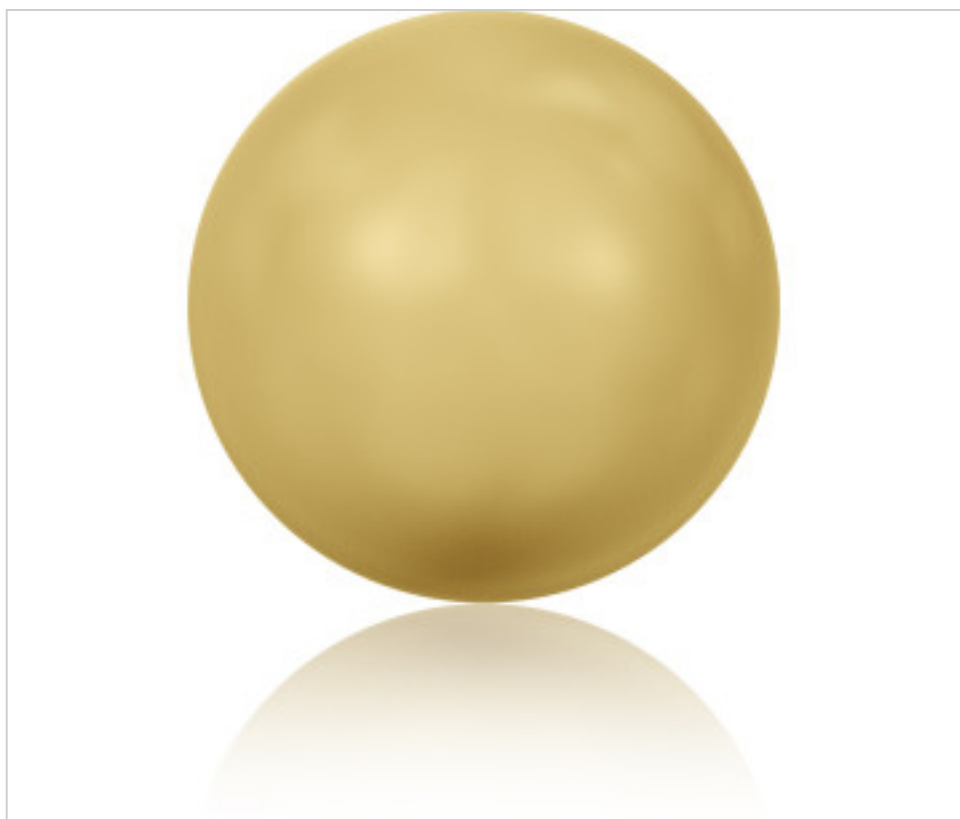

SWAROVSKI CRYSTAL > Swarovski Elements Fashion > Crystal Pearls
5810 Round Pearl

PC5810.012.296 - 264869

5810 12mm Crystal Gold Pearl (001 296)

April 05th, 2025, 08:18

DESCRIPTION

12mm Gold Pearl Swarovski 5810 through pearl. Drill 0.90mm (+/-0.1mm)

PRICE

	Lot	P.V.P. excluding VAT
Pedido mínimo	100	0,5962€

Continued on next page >>

SWAROVSKI CRYSTAL > Swarovski Elements Fashion > Crystal Pearls
5810 Round Pearl

PC5810.012.296 - 264869

5810 12mm Crystal Gold Pearl (001 296)

TECHNICAL SPECIFICATIONS

Weight: 2 Grams

Packging: Box 100 Units

OTHER FEATURES

Size: 12 mm

Colour: Crystal

Color effect: Gold Pearl

DOCUMENTS