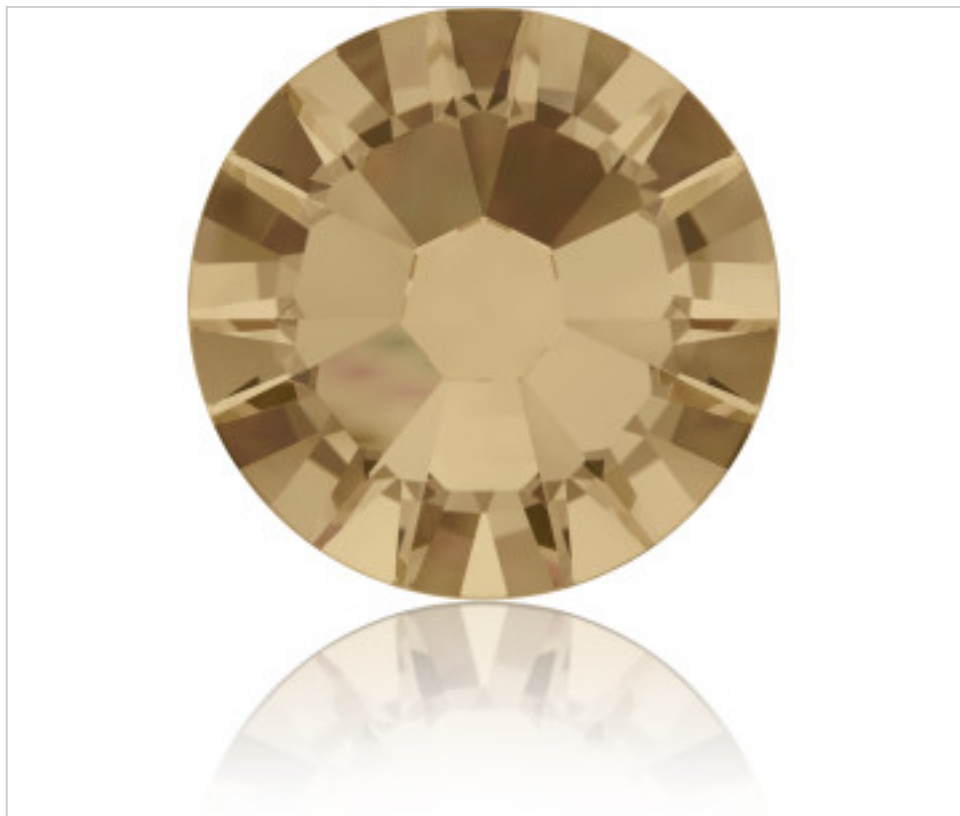

SWAROVSKI CRYSTAL > Swarovski Elements Fashion > Flat Backs No Hot Fix  
2058 Flat Back

PN2058.S05.001A - 1108483

2058 SS5 Crystal Golden ShadowF(001 GSHA)

January 22nd, 2025, 00:57

## PRICE

	Lot	P.V.P. excluding VAT
Pedido mínimo	1440	0,0415€

Continued on next page >>

SWAROVSKI CRYSTAL > Swarovski Elements Fashion > Flat Backs No Hot Fix  
2058 Flat Back

PN2058.S05.001A - 1108483

2058 SS5 Crystal Golden ShadowF(001 GSHA)

## OTHER FEATURES

---

Size: SS5 (1.70-1.90 mm)

Colour: Crystal

Color effect: Golden Shadow

Foiled: Platinum Pro Foiling (F)