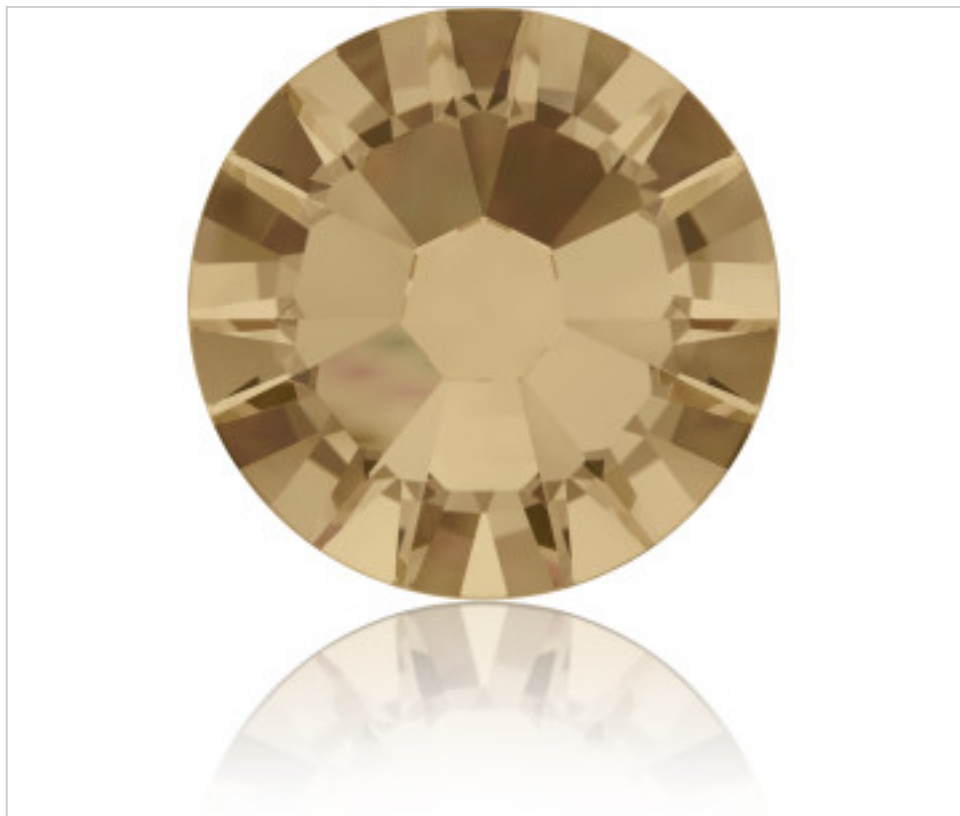

SWAROVSKI CRYSTAL > Swarovski Elements Fashion > Flat Backs No Hot Fix
2058 Flat Back

PN2058.S05.001A - 1108483

2058 SS5 Crystal Golden ShadowF(001 GSHA)

February 22nd, 2025, 14:01

PRICE

	Lot	P.V.P. excluding VAT
Pedido mínimo	1440	0,0415€

Continued on next page >>

SWAROVSKI CRYSTAL > Swarovski Elements Fashion > Flat Backs No Hot Fix
2058 Flat Back

PN2058.S05.001A - 1108483

2058 SS5 Crystal Golden ShadowF(001 GSHA)

TECHNICAL SPECIFICATIONS

Packging: Box 1440 Units

OTHER FEATURES

Size: SS5 (1.70-1.90 mm)

Colour: Crystal

Color effect: Golden Shadow

Foiled: Platinum Pro Foiling (F)

DOCUMENTS

 [Hotfix](#)

 [2058 SS5 Crystal Golden ShadowF\(001 GSHA\)](#)