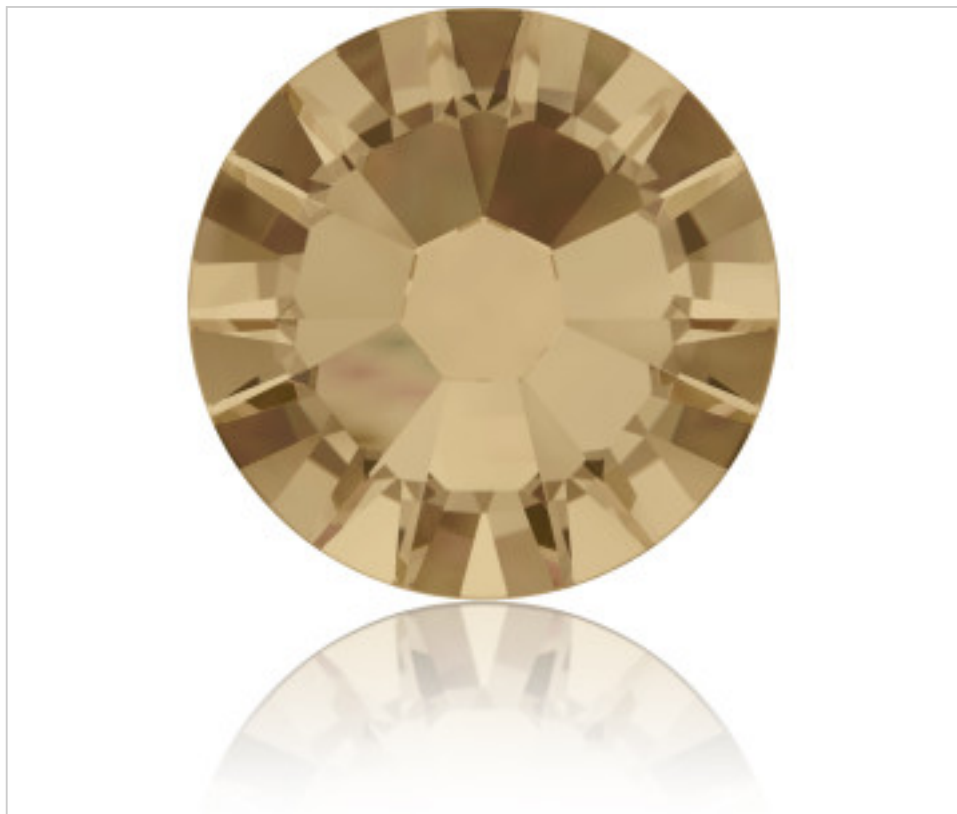

SWAROVSKI CRYSTAL > Swarovski Elements Fashion > Flat Backs No Hot Fix
2058 Flat Back

PN2058.S07.001A - 1108735

2058 SS7 Crystal Golden ShadowF(001 GSHA)

November 03rd, 2024, 12:24

PRICE

	Lot	P.V.P. excluding VAT
Pedido mínimo	1440	0,0416€

Continued on next page >>

SWAROVSKI CRYSTAL > Swarovski Elements Fashion > Flat Backs No Hot Fix
2058 Flat Back

PN2058.S07.001A - 1108735

2058 SS7 Crystal Golden ShadowF(001 GSHA)

TECHNICAL SPECIFICATIONS

Packging: Box 1440 Units

OTHER FEATURES

Size: SS7 (2.10-2.30 mm)

Colour: Crystal

Color effect: Golden Shadow

Foiled: Platinum Pro Foiling (F)

DOCUMENTS

 [Hotfix](#)

 [2058 SS7 Crystal Golden ShadowF\(001 GSHA\)](#)