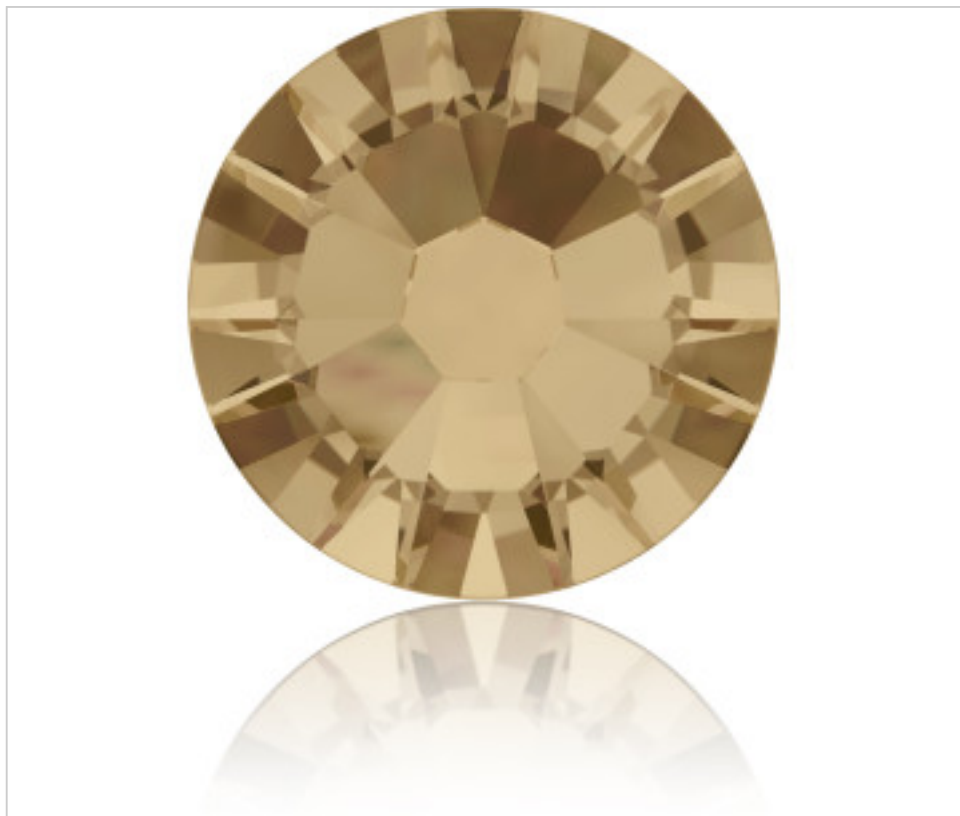

SWAROVSKI CRYSTAL > Swarovski Elements Fashion > Flat Backs No Hot Fix  
2058 Flat Back

PN2058.S09.001A - 1108817

2058 SS9 Crystal Golden ShadowF(001 GSHA)

October 02nd, 2024, 05:23

## PRICE

	Lot	P.V.P. excluding VAT
Pedido mínimo	1440	0,0424€

Continued on next page >>

SWAROVSKI CRYSTAL > Swarovski Elements Fashion > Flat Backs No Hot Fix  
2058 Flat Back

PN2058.S09.001A - 1108817

**2058 SS9 Crystal Golden ShadowF(001 GSHA)**

## OTHER FEATURES

---

Size: SS9 (2.50-2.70 mm)

Colour: Crystal

Color effect: Golden Shadow

Foiled: Platinum Pro Foiling (F)