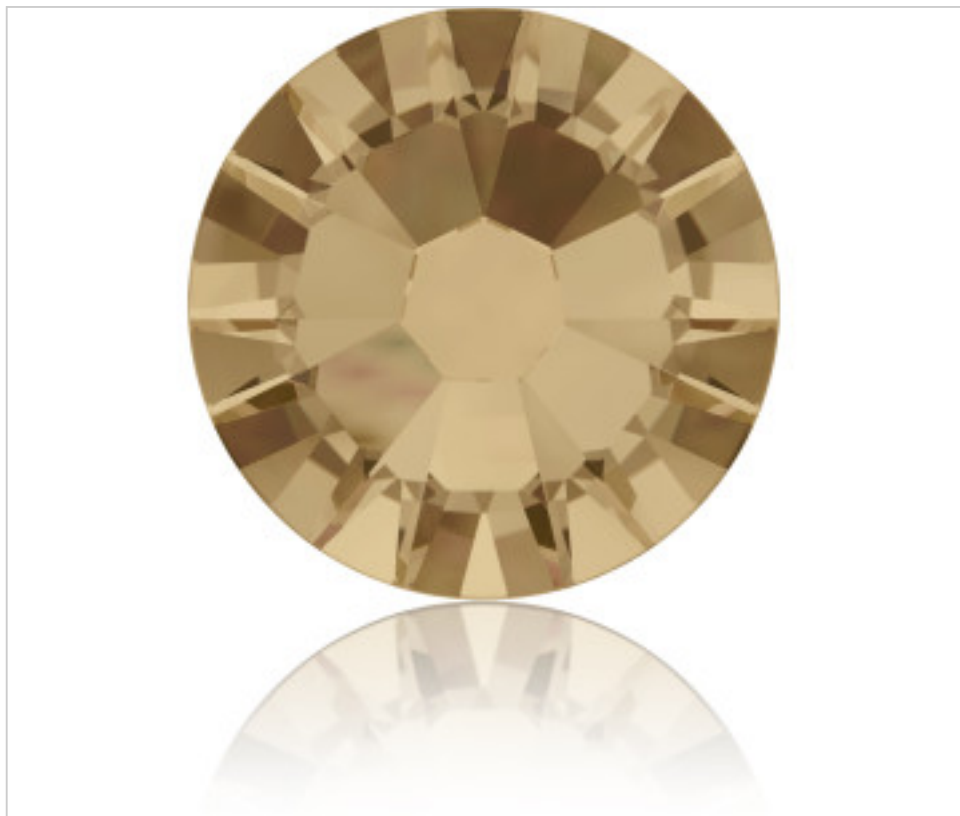

SWAROVSKI CRYSTAL > Swarovski Elements Fashion > Flat Backs No Hot Fix  
2058 Flat Back

PN2058.S09.001A - 1108817

2058 SS9 Crystal Golden ShadowF(001 GSHA)

April 05th, 2025, 20:06

## PRICE

	Lot	P.V.P. excluding VAT
Pedido mínimo	1440	0,0432€

Continued on next page >>

SWAROVSKI CRYSTAL > Swarovski Elements Fashion > Flat Backs No Hot Fix  
2058 Flat Back

PN2058.S09.001A - 1108817

**2058 SS9 Crystal Golden ShadowF(001 GSHA)**

## OTHER FEATURES

---

Size: SS9 (2.50-2.70 mm)

Colour: Crystal

Color effect: Golden Shadow

Foiled: Platinum Pro Foiling (F)