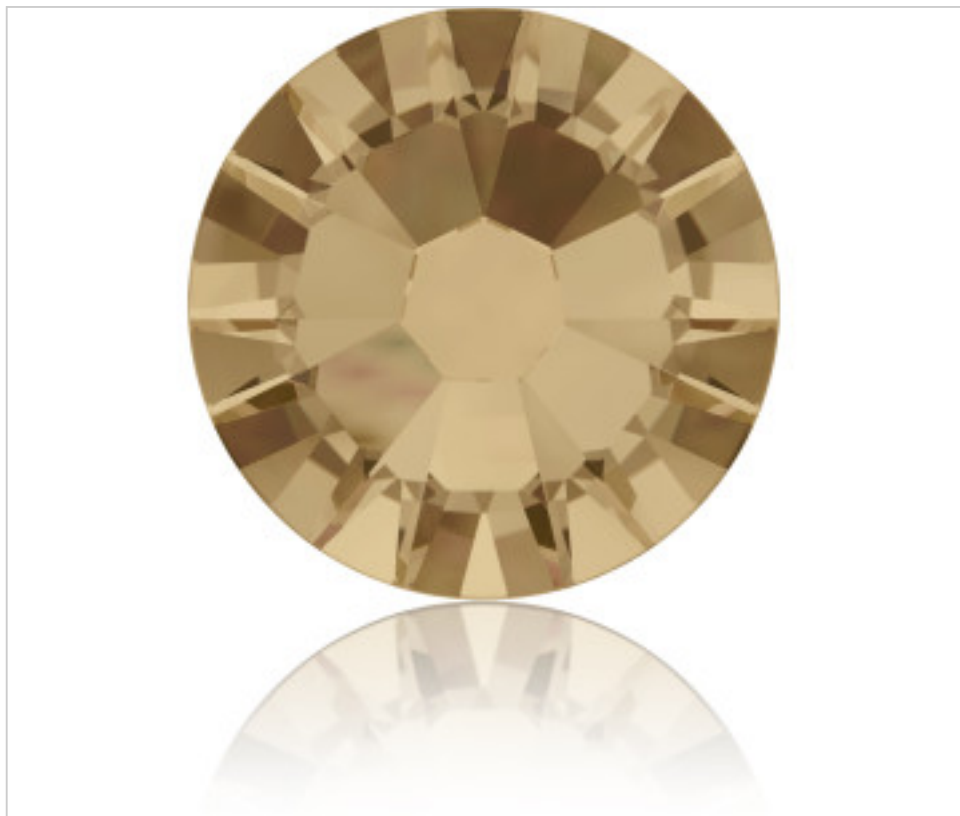

SWAROVSKI CRYSTAL > Swarovski Elements Fashion > Flat Backs No Hot Fix
2058 Flat Back

PN2058.S09.001A - 1108817

2058 SS9 Crystal Golden ShadowF(001 GSHA)

February 22nd, 2025, 17:48

PRICE

	Lot	P.V.P. excluding VAT
Pedido mínimo	1440	0,0432€

Continued on next page >>

SWAROVSKI CRYSTAL > Swarovski Elements Fashion > Flat Backs No Hot Fix
2058 Flat Back

PN2058.S09.001A - 1108817

2058 SS9 Crystal Golden ShadowF(001 GSHA)

TECHNICAL SPECIFICATIONS

Packging: Box 1440 Units

OTHER FEATURES

Size: SS9 (2.50-2.70 mm)

Colour: Crystal

Color effect: Golden Shadow

Foiled: Platinum Pro Foiling (F)

DOCUMENTS

 [Hotfix](#)

 [2058 SS9 Crystal Golden ShadowF\(001 GSHA\)](#)