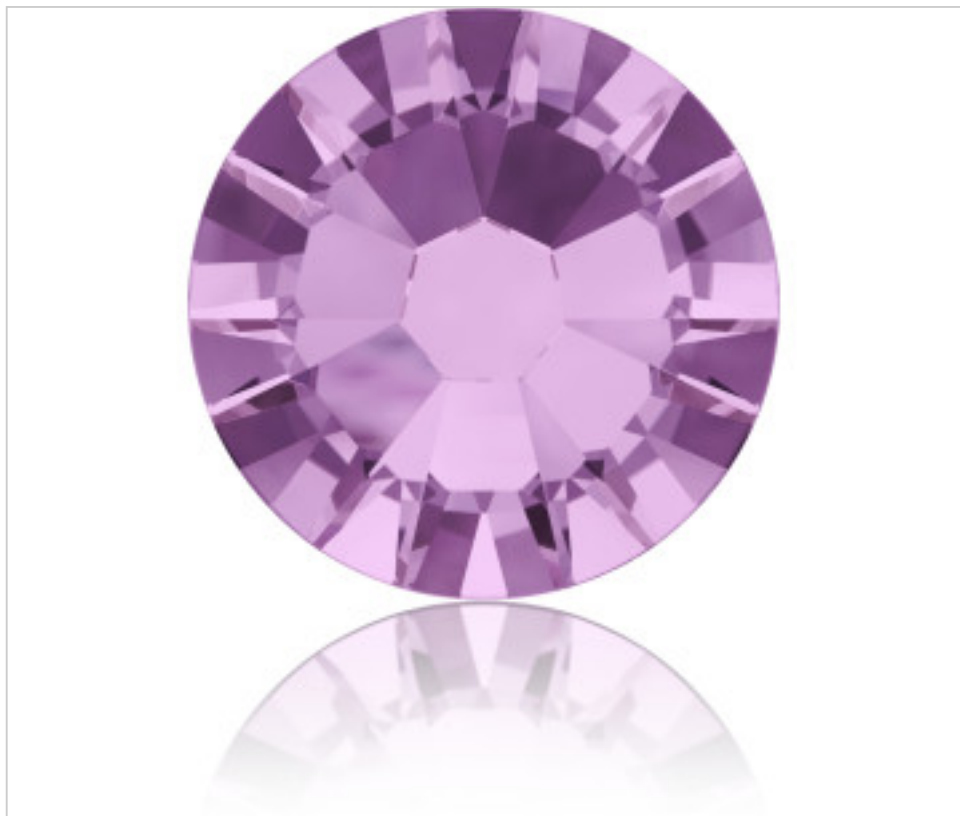

SWAROVSKI CRYSTAL > Swarovski Elements Fashion > Flat Backs No Hot Fix  
2058 Flat Back

PN2058.S10.212 - 1108133

2058 SS10 Light Amethys F(212 )

October 02nd, 2024, 05:20

## PRICE

	Lot	P.V.P. excluding VAT
Pedido mínimo	1440	0,0367€

Continued on next page >>

SWAROVSKI CRYSTAL > Swarovski Elements Fashion > Flat Backs No Hot Fix  
2058 Flat Back

PN2058.S10.212 - 1108133

2058 SS10 Light Amethys F(212 )

## OTHER FEATURES

---

Size: SS10 (2.70-2.90 mm)

Colour: Light Amethys

Foiled: Platinum Pro Foiling (F)