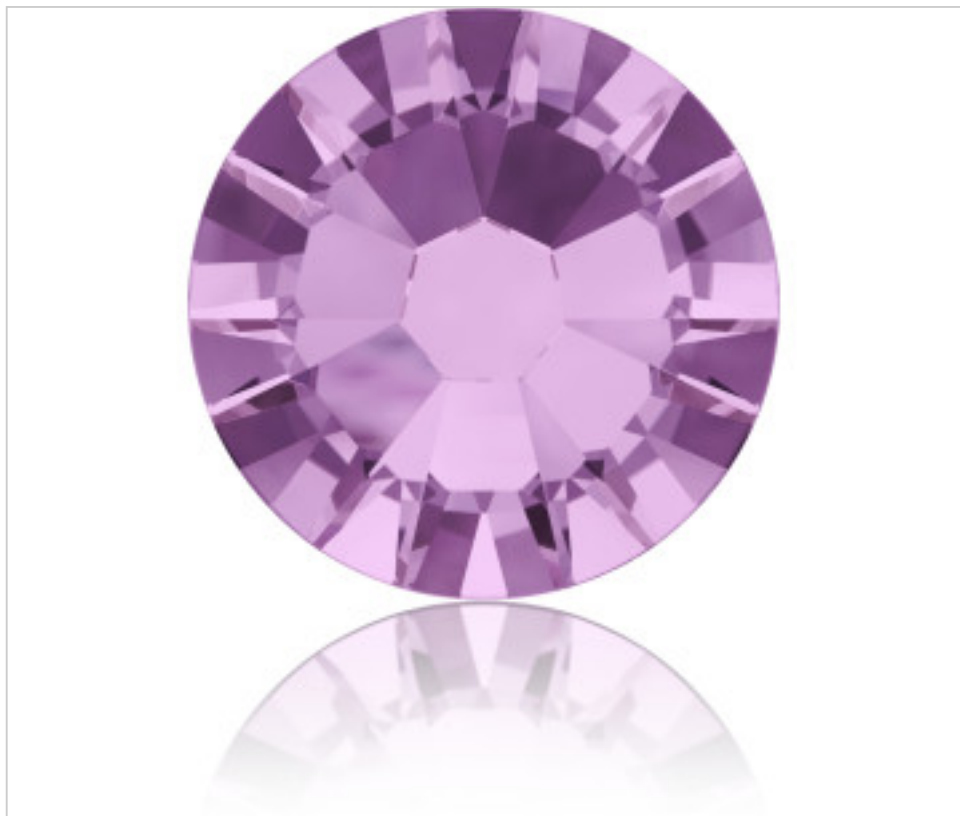

SWAROVSKI CRYSTAL > Swarovski Elements Fashion > Flat Backs No Hot Fix  
2058 Flat Back

PN2058.S10.212 - 1108133

2058 SS10 Light Amethys F(212 )

November 21st, 2024, 17:41

## PRICE

	Lot	P.V.P. excluding VAT
Pedido mínimo	1440	0,0367€

Continued on next page >>

SWAROVSKI CRYSTAL > Swarovski Elements Fashion > Flat Backs No Hot Fix  
2058 Flat Back

PN2058.S10.212 - 1108133

2058 SS10 Light Amethys F(212 )

## OTHER FEATURES

---

Size: SS10 (2.70-2.90 mm)

Colour: Light Amethys

Foiled: Platinum Pro Foiling (F)