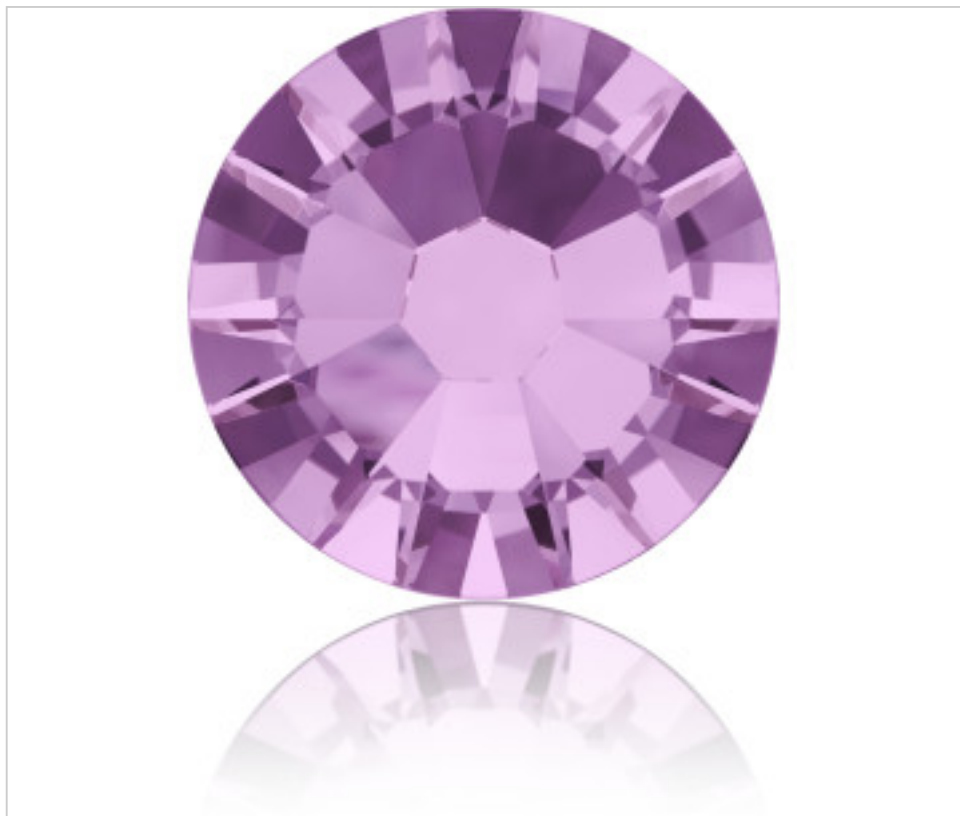

SWAROVSKI CRYSTAL > Swarovski Elements Fashion > Flat Backs No Hot Fix
2058 Flat Back

PN2058.S10.212 - 1108133

2058 SS10 Light Amethys F(212)

February 22nd, 2025, 23:43

PRICE

	Lot	P.V.P. excluding VAT
Pedido mínimo	1440	0,0373€

Continued on next page >>

SWAROVSKI CRYSTAL > Swarovski Elements Fashion > Flat Backs No Hot Fix
2058 Flat Back

PN2058.S10.212 - 1108133

2058 SS10 Light Amethys F(212)

OTHER FEATURES

Size: SS10 (2.70-2.90 mm)

Colour: Light Amethys

Foiled: Platinum Pro Foiling (F)

DOCUMENTS

 [Hotfix](#)

 [2058 SS10 Light Amethys F\(212 \)](#)

 [2058 SS10 Light Amethys F\(212 \)](#)