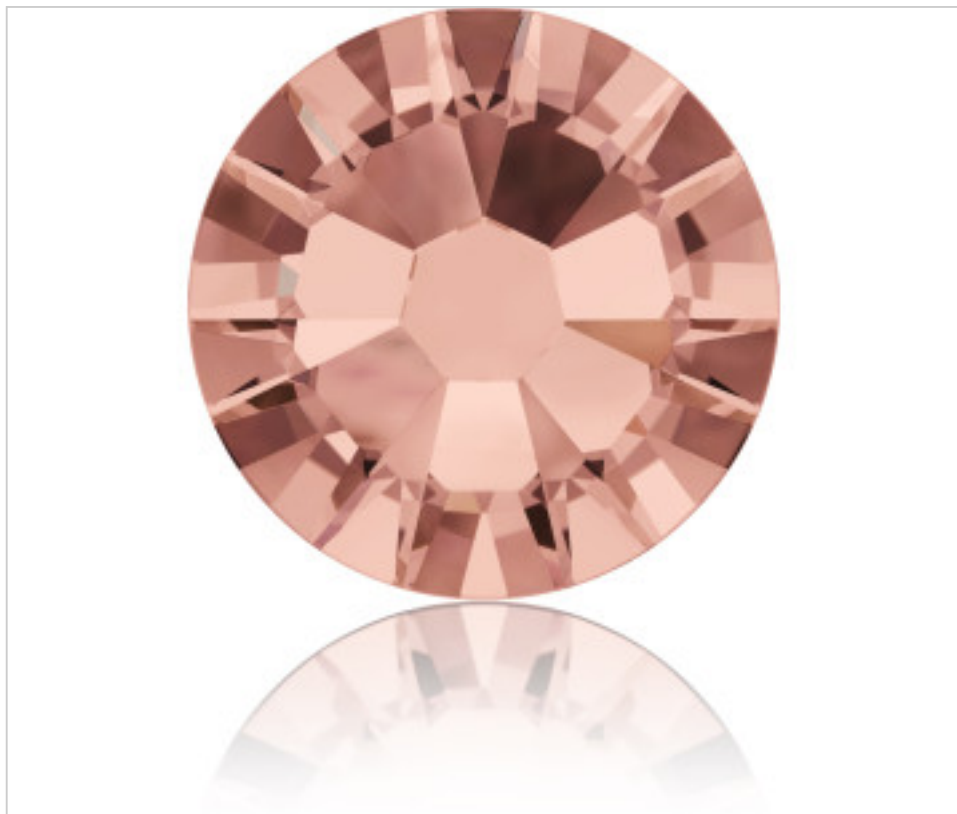

SWAROVSKI CRYSTAL > Swarovski Elements Fashion > Flat Backs No Hot Fix
2058 Flat Back

PN2058.S05.257 - 5130772

2058 SS5 Blush Rose F(257)

February 01st, 2025, 19:35

PRICE

	Lot	P.V.P. excluding VAT
Pedido mínimo	1440	0,0356€

Continued on next page >>

SWAROVSKI CRYSTAL > Swarovski Elements Fashion > Flat Backs No Hot Fix
2058 Flat Back

PN2058.S05.257 - 5130772

2058 SS5 Blush Rose F(257)

OTHER FEATURES

Size: SS5 (1.70-1.90 mm)

Colour: Blush Rose

Foiled: Platinum Pro Foiling (F)

DOCUMENTS

[Hotfix](#)

[2058 SS5 Blush Rose F\(257\)](#)