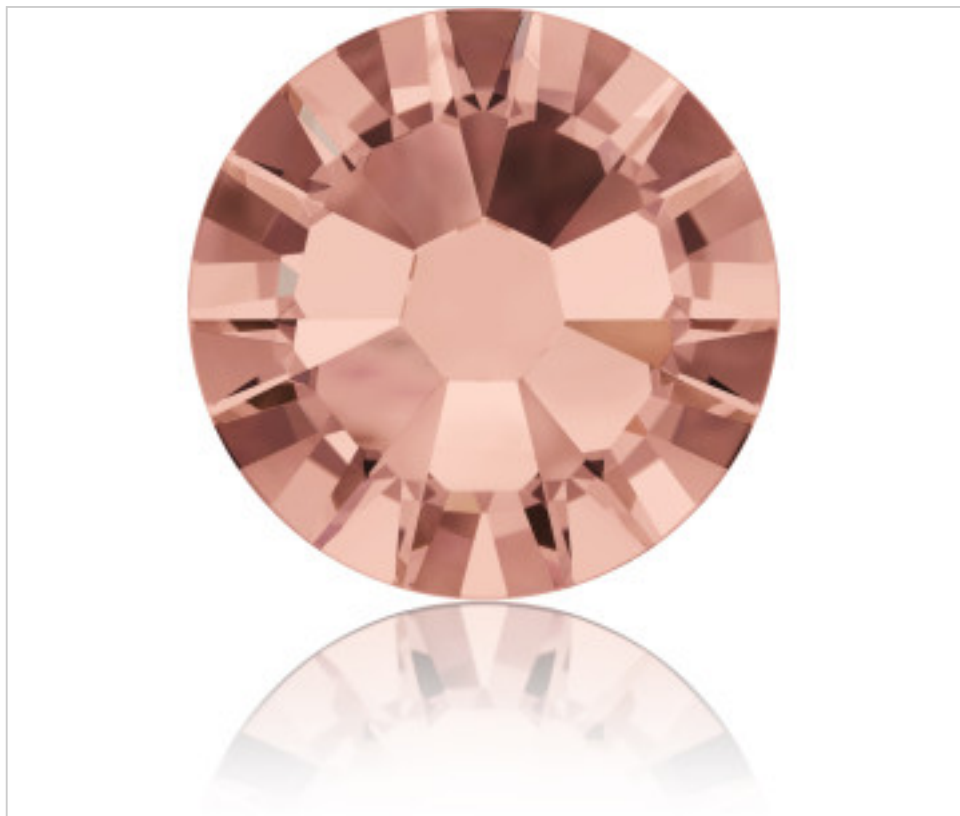

SWAROVSKI CRYSTAL > Swarovski Elements Fashion > Flat Backs No Hot Fix
2058 Flat Back

PN2058.S05.257 - 5130772

2058 SS5 Blush Rose F(257)

April 05th, 2025, 08:09

PRICE

	Lot	P.V.P. excluding VAT
Pedido mínimo	1440	0,0356€

Continued on next page >>

SWAROVSKI CRYSTAL > Swarovski Elements Fashion > Flat Backs No Hot Fix
2058 Flat Back

PN2058.S05.257 - 5130772

2058 SS5 Blush Rose F(257)

OTHER FEATURES

Size: SS5 (1.70-1.90 mm)

Colour: Blush Rose

Foiled: Platinum Pro Foiling (F)

DOCUMENTS

[Hotfix](#)

[2058 SS5 Blush Rose F\(257\)](#)