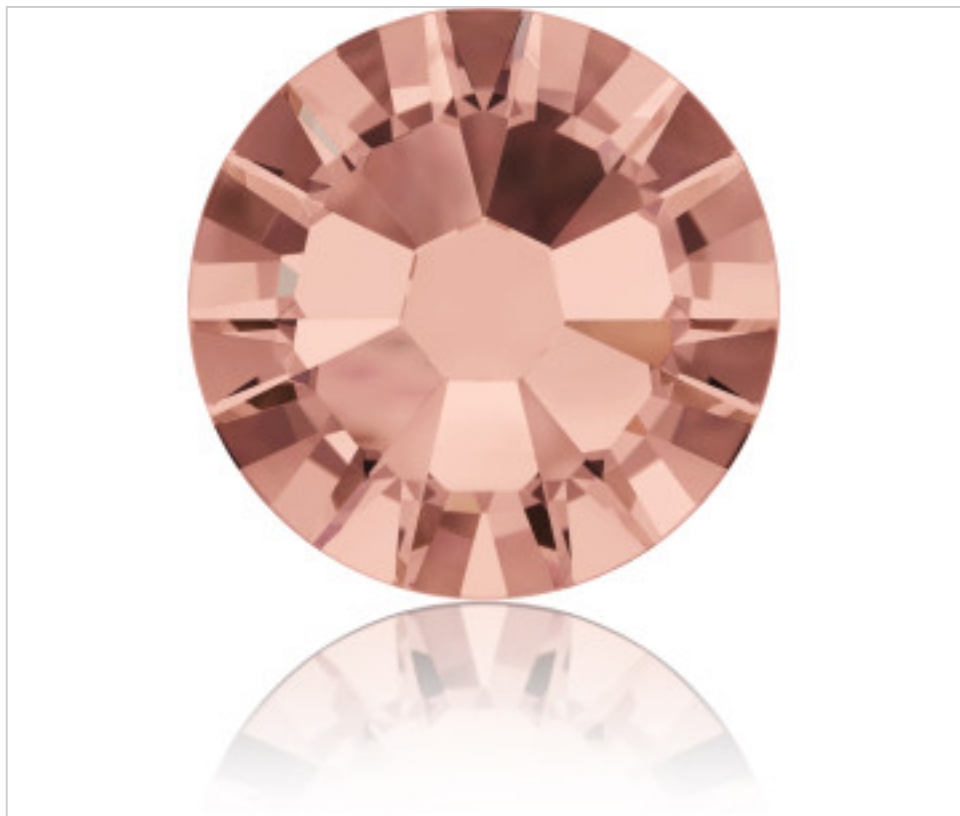

SWAROVSKI CRYSTAL > Swarovski Elements Fashion > Flat Backs No Hot Fix  
2058 Flat Back

PN2058.S05.257 - 5130772

2058 SS5 Blush Rose F(257)

November 03rd, 2024, 12:25

## PRICE

	Lot	P.V.P. excluding VAT
Pedido mínimo	1440	0,0350€

Continued on next page >>

SWAROVSKI CRYSTAL > Swarovski Elements Fashion > Flat Backs No Hot Fix  
2058 Flat Back

PN2058.S05.257 - 5130772

2058 SS5 Blush Rose F(257)

## OTHER FEATURES

---

Size: SS5 (1.70-1.90 mm)

Colour: Blush Rose

Foiled: Platinum Pro Foiling (F)