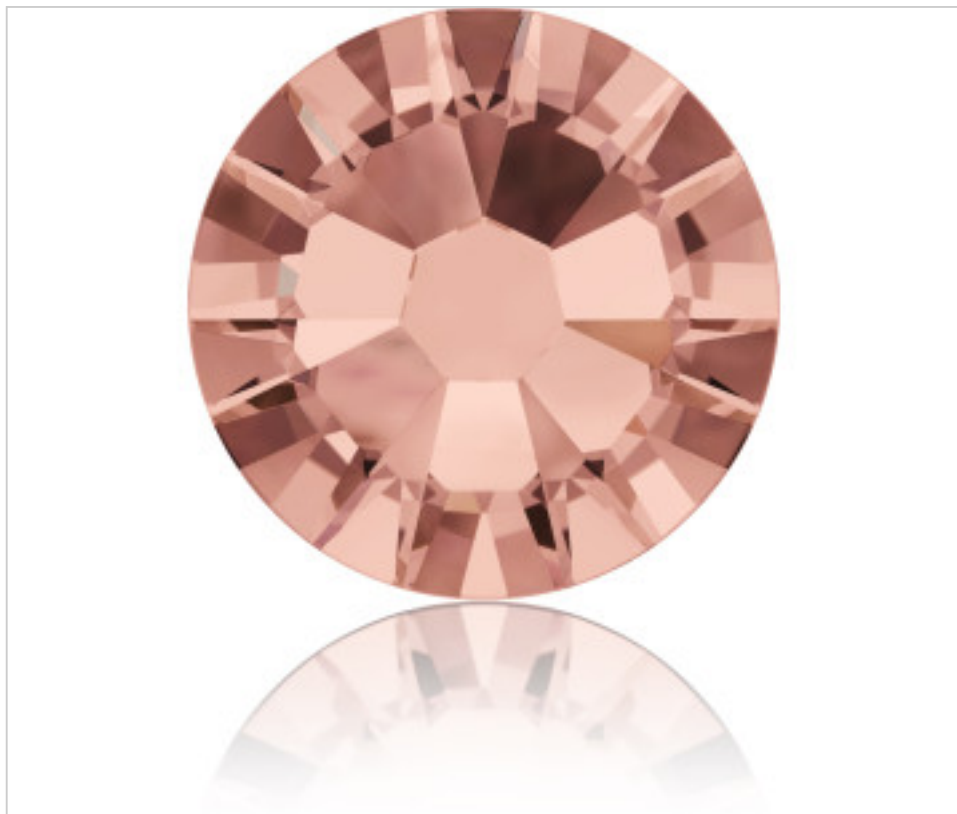

SWAROVSKI CRYSTAL > Swarovski Elements Fashion > Flat Backs No Hot Fix  
2058 Flat Back

PN2058.S05.257 - 5130772

2058 SS5 Blush Rose F(257)

December 03rd, 2024, 18:43

## PRICE

	Lot	P.V.P. excluding VAT
Pedido mínimo	1440	0,0350€

Continued on next page >>

SWAROVSKI CRYSTAL > Swarovski Elements Fashion > Flat Backs No Hot Fix  
2058 Flat Back

PN2058.S05.257 - 5130772

2058 SS5 Blush Rose F(257)

## OTHER FEATURES

---

Size: SS5 (1.70-1.90 mm)

Colour: Blush Rose

Foiled: Platinum Pro Foiling (F)