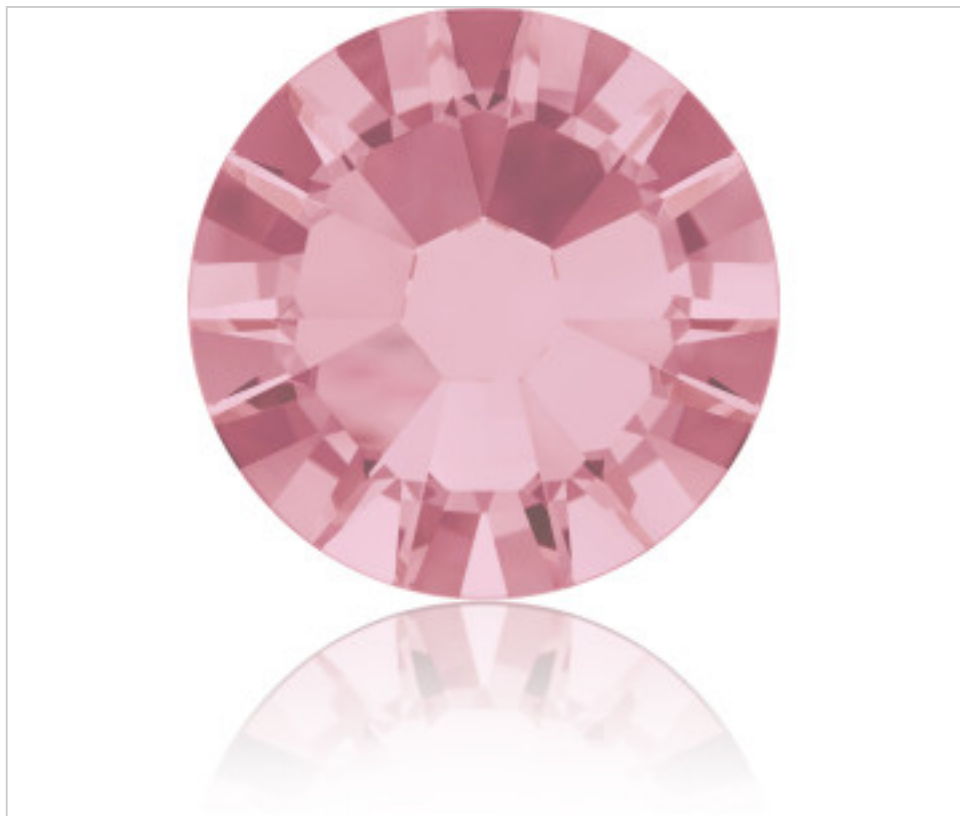

SWAROVSKI CRYSTAL > Swarovski Elements Fashion > Flat Backs No Hot Fix  
2058 Flat Back

PN2058.S05.223 - 1108519

2058 SS5 Light Rose F(223 )

November 03rd, 2024, 12:31

## PRICE

|               | Lot  | P.V.P. excluding VAT |
|---------------|------|----------------------|
| Pedido mínimo | 1440 | 0,0348€              |

Continued on next page >>

SWAROVSKI CRYSTAL > Swarovski Elements Fashion > Flat Backs No Hot Fix  
2058 Flat Back

PN2058.S05.223 - 1108519

2058 SS5 Light Rose F(223 )

## OTHER FEATURES

---

Size: SS5 (1.70-1.90 mm)

Colour: Light Rose

Foiled: Platinum Pro Foiling (F)