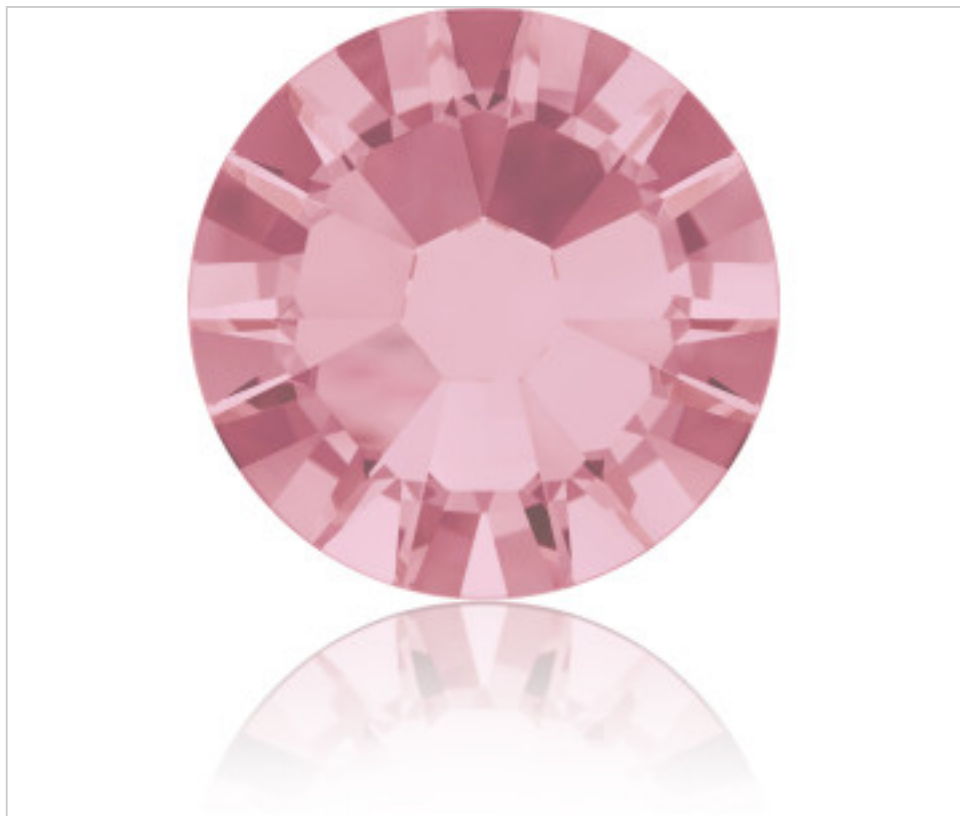

SWAROVSKI CRYSTAL > Swarovski Elements Fashion > Flat Backs No Hot Fix  
2058 Flat Back

PN2058.S05.223 - 1108519

2058 SS5 Light Rose F(223 )

December 03rd, 2024, 18:45

## PRICE

	Lot	P.V.P. excluding VAT
Pedido mínimo	1440	0,0348€

Continued on next page >>

SWAROVSKI CRYSTAL > Swarovski Elements Fashion > Flat Backs No Hot Fix  
2058 Flat Back

PN2058.S05.223 - 1108519

2058 SS5 Light Rose F(223 )

## OTHER FEATURES

---

Size: SS5 (1.70-1.90 mm)

Colour: Light Rose

Foiled: Platinum Pro Foiling (F)