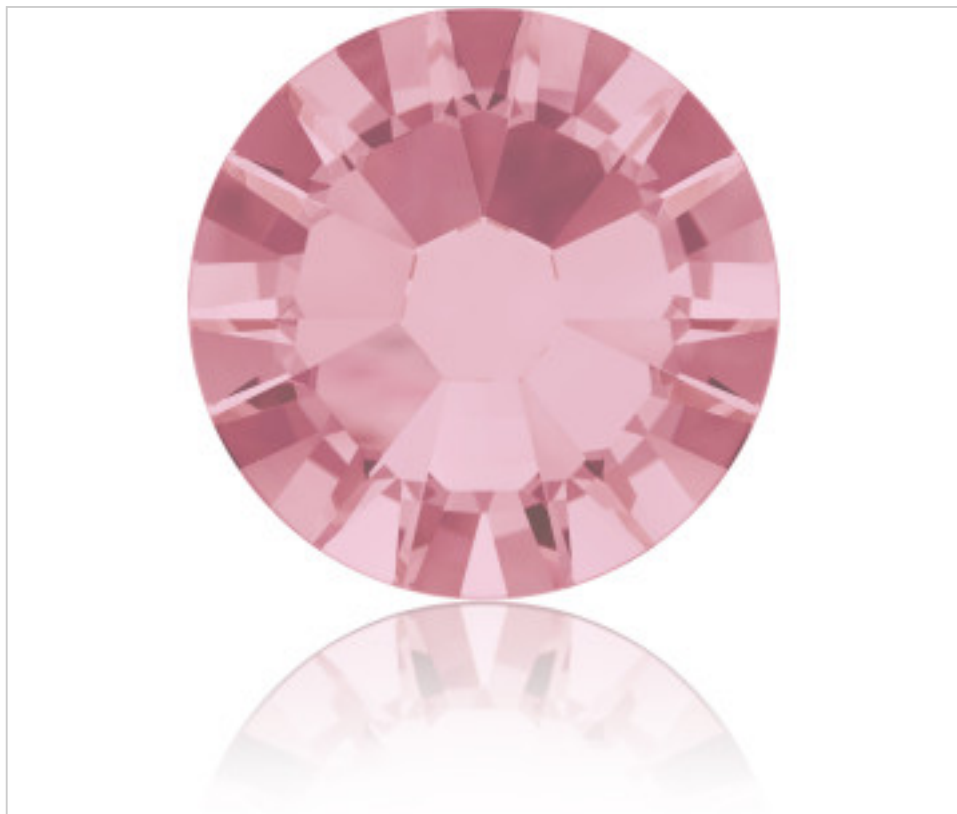

SWAROVSKI CRYSTAL > Swarovski Elements Fashion > Flat Backs No Hot Fix  
2058 Flat Back

PN2058.S05.223 - 1108519

2058 SS5 Light Rose F(223 )

March 13th, 2025, 23:21

## PRICE

	Lot	P.V.P. excluding VAT
Pedido mínimo	1440	0,0355€

Continued on next page >>

SWAROVSKI CRYSTAL > Swarovski Elements Fashion > Flat Backs No Hot Fix  
2058 Flat Back

PN2058.S05.223 - 1108519

2058 SS5 Light Rose F(223 )

## OTHER FEATURES

---

Size: SS5 (1.70-1.90 mm)

Colour: Light Rose

Foiled: Platinum Pro Foiling (F)