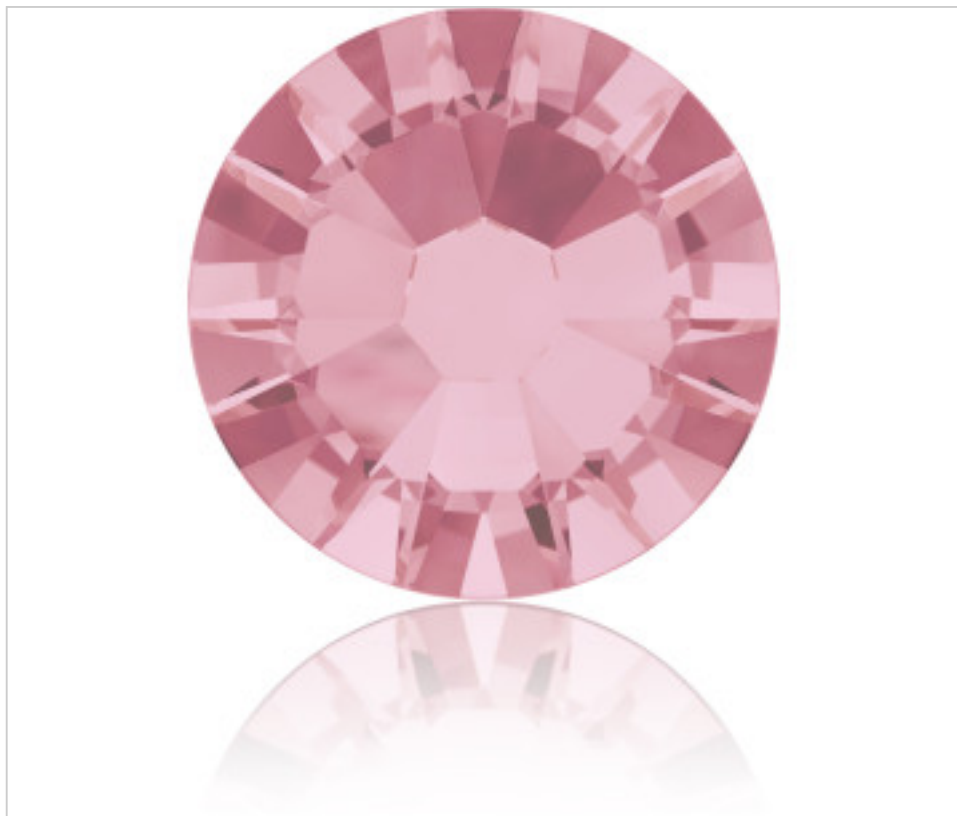

SWAROVSKI CRYSTAL > Swarovski Elements Fashion > Flat Backs No Hot Fix
2058 Flat Back

PN2058.S05.223 - 1108519

2058 SS5 Light Rose F(223)

March 14th, 2025, 02:52

PRICE

	Lot	P.V.P. excluding VAT
Pedido mínimo	1440	0,0355€

Continued on next page >>

SWAROVSKI CRYSTAL > Swarovski Elements Fashion > Flat Backs No Hot Fix
2058 Flat Back

PN2058.S05.223 - 1108519

2058 SS5 Light Rose F(223)

TECHNICAL SPECIFICATIONS

Weight: 1 Grams

Packging: Box 1440 Units

OTHER FEATURES

Size: SS5 (1.70-1.90 mm)

Colour: Light Rose

Foiled: Platinum Pro Foiling (F)

DOCUMENTS

 [Hotfix](#)

 [2058 SS5 Light Rose F\(223 \)](#)