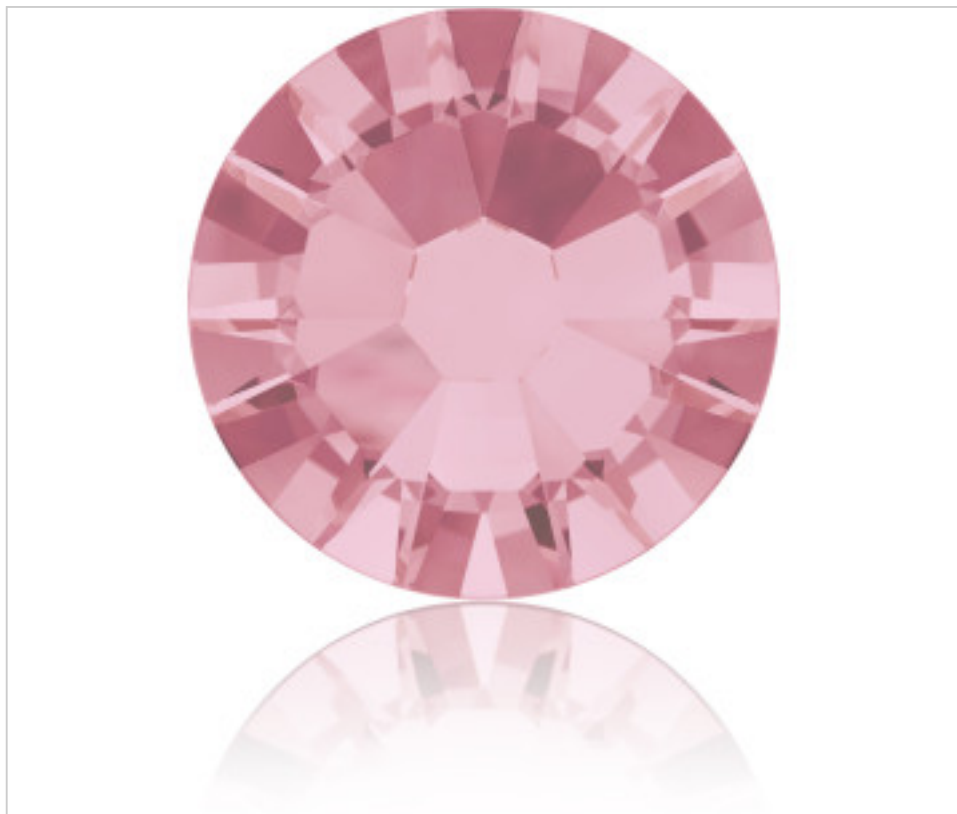

SWAROVSKI CRYSTAL > Swarovski Elements Fashion > Flat Backs No Hot Fix
2058 Flat Back

PN2058.S05.223 - 1108519

2058 SS5 Light Rose F(223)

February 01st, 2025, 20:15

PRICE

	Lot	P.V.P. excluding VAT
Pedido mínimo	1440	0,0355€

Continued on next page >>

SWAROVSKI CRYSTAL > Swarovski Elements Fashion > Flat Backs No Hot Fix
2058 Flat Back

PN2058.S05.223 - 1108519

2058 SS5 Light Rose F(223)

TECHNICAL SPECIFICATIONS

Weight: 1 Grams

Packging: Box 1440 Units

OTHER FEATURES

Size: SS5 (1.70-1.90 mm)

Colour: Light Rose

Foiled: Platinum Pro Foiling (F)

DOCUMENTS

 [Hotfix](#)

 [2058 SS5 Light Rose F\(223 \)](#)