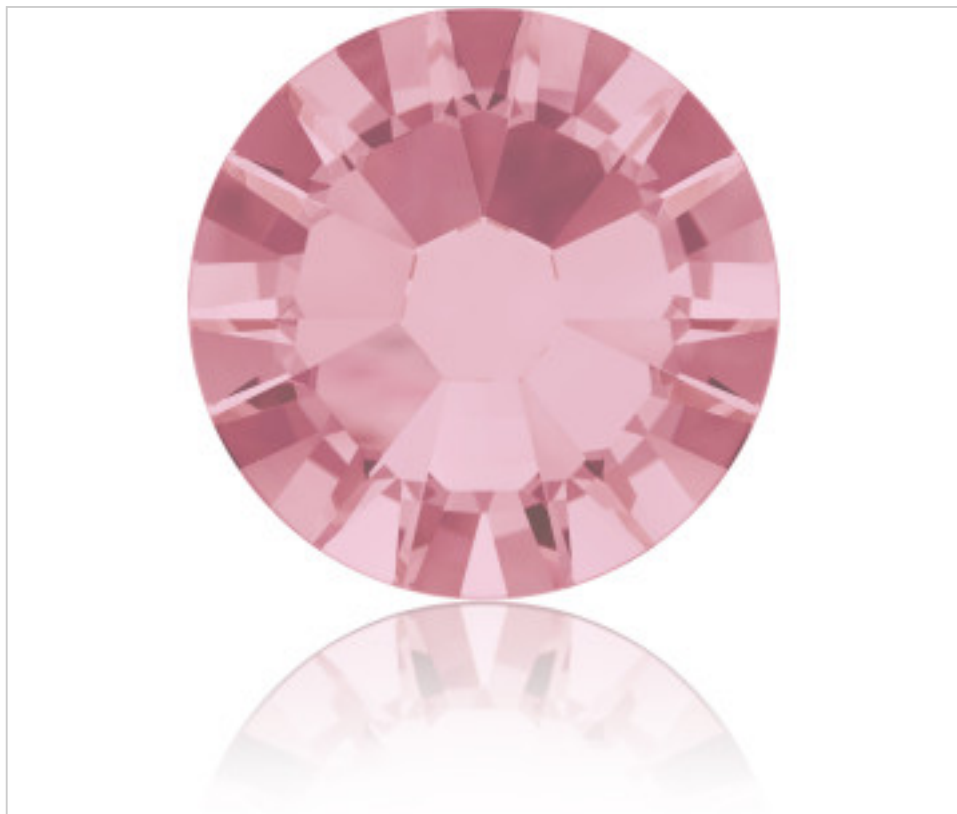

SWAROVSKI CRYSTAL > Swarovski Elements Fashion > Flat Backs No Hot Fix
2058 Flat Back

PN2058.S05.223 - 1108519

2058 SS5 Light Rose F(223)

March 14th, 2025, 05:45

PRICE

	Lot	P.V.P. excluding VAT
Pedido mínimo	1440	0,0355€

Continued on next page >>

SWAROVSKI CRYSTAL > Swarovski Elements Fashion > Flat Backs No Hot Fix
2058 Flat Back

PN2058.S05.223 - 1108519

2058 SS5 Light Rose F(223)

TECHNICAL SPECIFICATIONS

Weight: 1 Grams

Packging: Box 1440 Units

OTHER FEATURES

Size: SS5 (1.70-1.90 mm)

Colour: Light Rose

Foiled: Platinum Pro Foiling (F)

DOCUMENTS

 [Hotfix](#)

 [2058 SS5 Light Rose F\(223 \)](#)