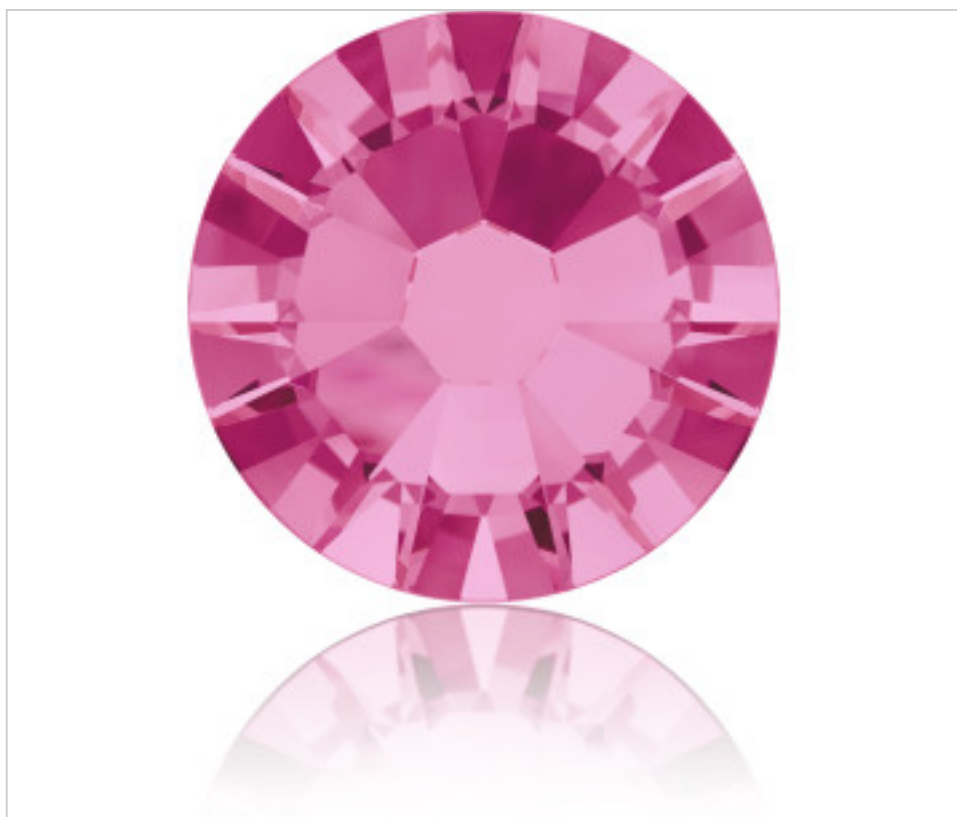

SWAROVSKI CRYSTAL > Swarovski Elements Fashion > Flat Backs No Hot Fix
2058 Flat Back

PN2058.S05.209 - 1108535

2058 SS5 Rose F(209)

April 05th, 2025, 02:05

PRICE

	Lot	P.V.P. excluding VAT
Pedido mínimo	1440	0,0355€

Continued on next page >>

SWAROVSKI CRYSTAL > Swarovski Elements Fashion > Flat Backs No Hot Fix
2058 Flat Back

PN2058.S05.209 - 1108535

2058 SS5 Rose F(209)

TECHNICAL SPECIFICATIONS

Packging: Box 1440 Units

OTHER FEATURES

Size: SS5 (1.70-1.90 mm)

Colour: Rose

Foiled: Platinum Pro Foiling (F)

DOCUMENTS

 [Hotfix](#)

 [2058 SS5 Rose F\(209 \)](#)