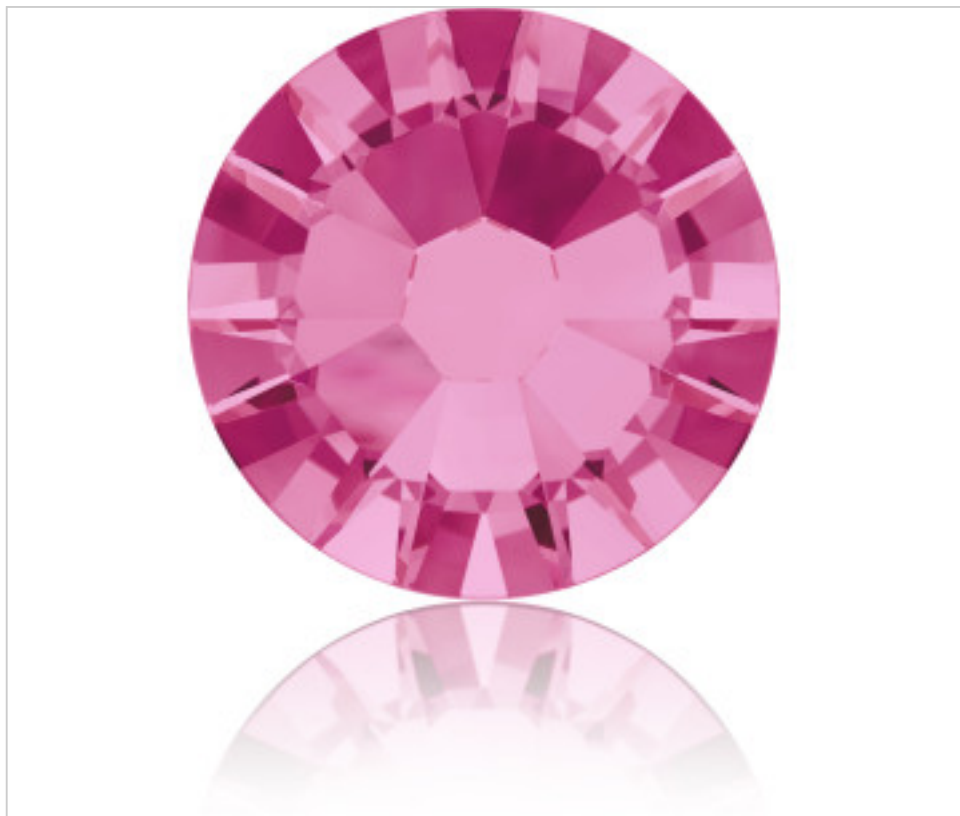

SWAROVSKI CRYSTAL > Swarovski Elements Fashion > Flat Backs No Hot Fix
2058 Flat Back

PN2058.S05.209 - 1108535

2058 SS5 Rose F(209)

November 03rd, 2024, 12:23

PRICE

	Lot	P.V.P. excluding VAT
Pedido mínimo	1440	0,0348€

Continued on next page >>

SWAROVSKI CRYSTAL > Swarovski Elements Fashion > Flat Backs No Hot Fix
2058 Flat Back

PN2058.S05.209 - 1108535

2058 SS5 Rose F(209)

TECHNICAL SPECIFICATIONS

Packging: Box 1440 Units

OTHER FEATURES

Size: SS5 (1.70-1.90 mm)

Colour: Rose

Foiled: Platinum Pro Foiling (F)

DOCUMENTS

 [Hotfix](#)

 [2058 SS5 Rose F\(209 \)](#)