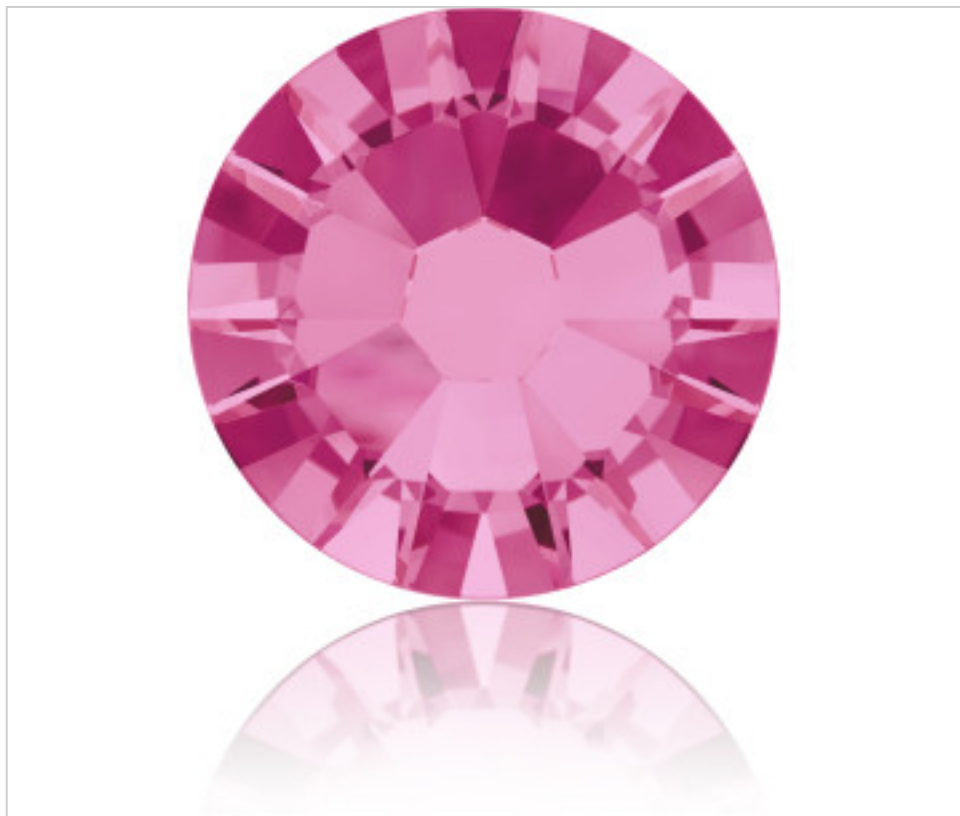

SWAROVSKI CRYSTAL > Swarovski Elements Fashion > Flat Backs No Hot Fix  
2058 Flat Back

PN2058.S05.209 - 1108535

2058 SS5 Rose F(209 )

November 21st, 2024, 14:15

**PRICE**

	Lot	P.V.P. excluding VAT
Pedido mínimo	1440	0,0348€

Continued on next page >>

SWAROVSKI CRYSTAL > Swarovski Elements Fashion > Flat Backs No Hot Fix  
2058 Flat Back

PN2058.S05.209 - 1108535

2058 SS5 Rose F(209 )

## OTHER FEATURES

---

Size: SS5 (1.70-1.90 mm)

Colour: Rose

Foiled: Platinum Pro Foiling (F)