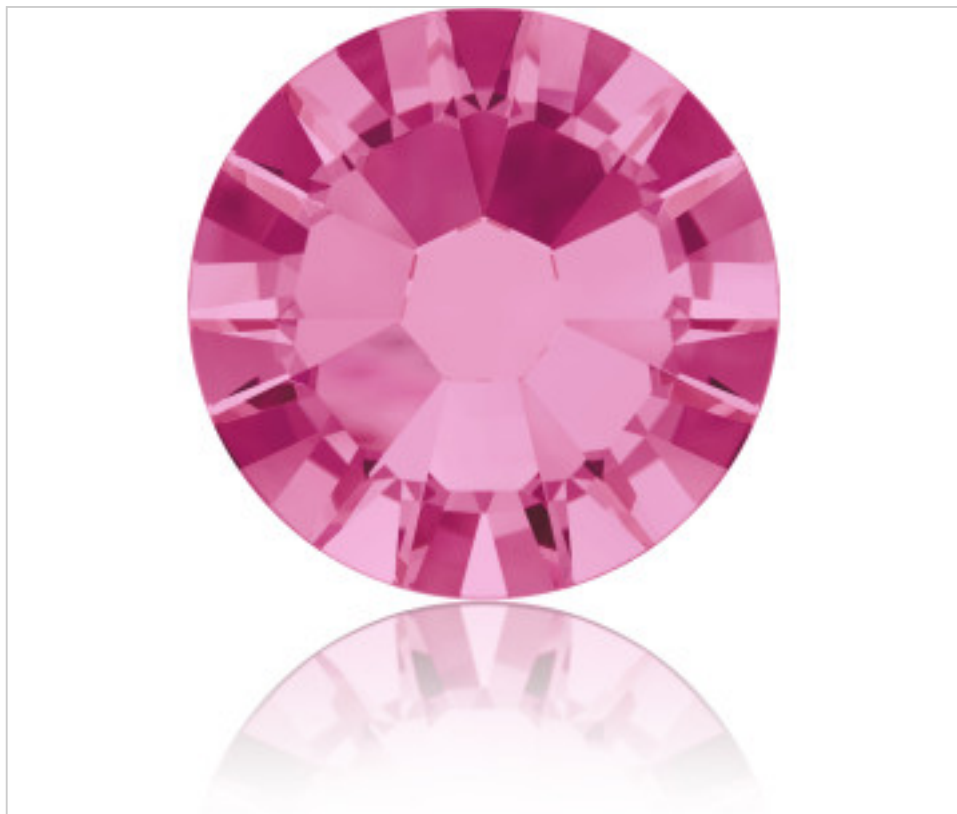

SWAROVSKI CRYSTAL > Swarovski Elements Fashion > Flat Backs No Hot Fix  
2058 Flat Back

PN2058.S05.209 - 1108535

2058 SS5 Rose F(209 )

February 01st, 2025, 19:39

## PRICE

	Lot	P.V.P. excluding VAT
Pedido mínimo	1440	0,0355€

Continued on next page >>

SWAROVSKI CRYSTAL > Swarovski Elements Fashion > Flat Backs No Hot Fix  
2058 Flat Back

PN2058.S05.209 - 1108535

2058 SS5 Rose F(209 )

## OTHER FEATURES

---

Size: SS5 (1.70-1.90 mm)

Colour: Rose

Foiled: Platinum Pro Foiling (F)