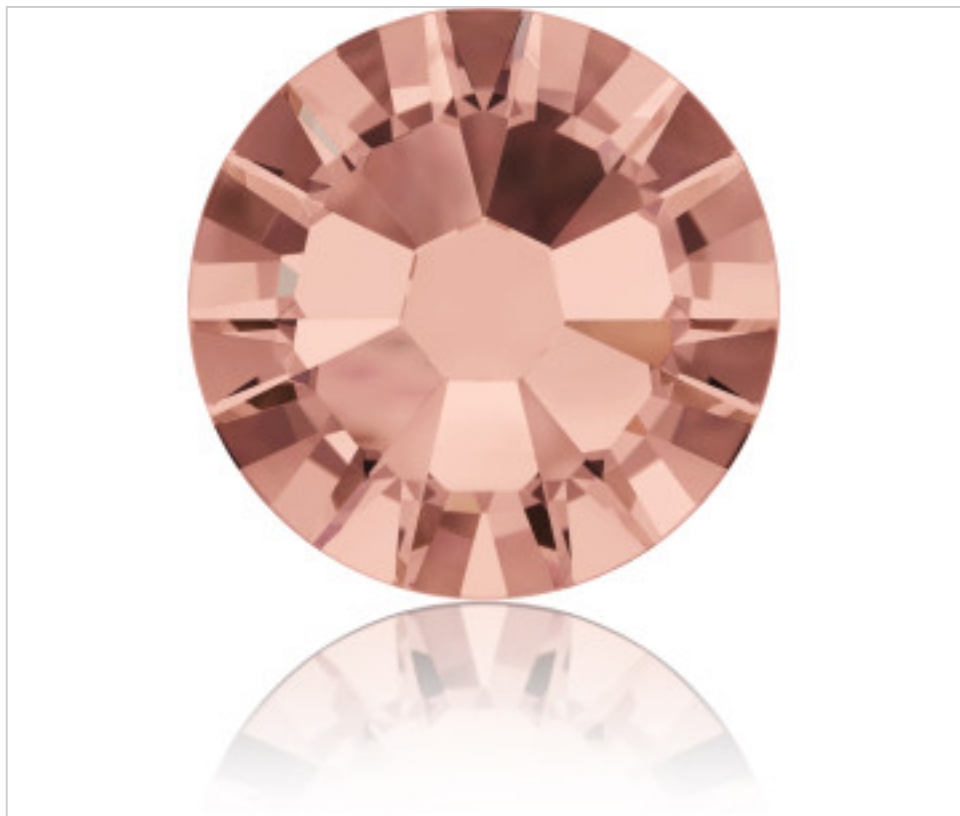

SWAROVSKI CRYSTAL > Swarovski Elements Fashion > Flat Backs No Hot Fix  
2058 Flat Back

PN2058.S07.257 - 5130773

2058 SS7 Blush Rose F(257)

February 22nd, 2025, 14:08

## PRICE

	Lot	P.V.P. excluding VAT
Pedido mínimo	1440	0,0365€

Continued on next page >>

SWAROVSKI CRYSTAL > Swarovski Elements Fashion > Flat Backs No Hot Fix  
2058 Flat Back

PN2058.S07.257 - 5130773

2058 SS7 Blush Rose F(257)

## OTHER FEATURES

---

Size: SS7 (2.10-2.30 mm)

Colour: Blush Rose

Foiled: Platinum Pro Foiling (F)