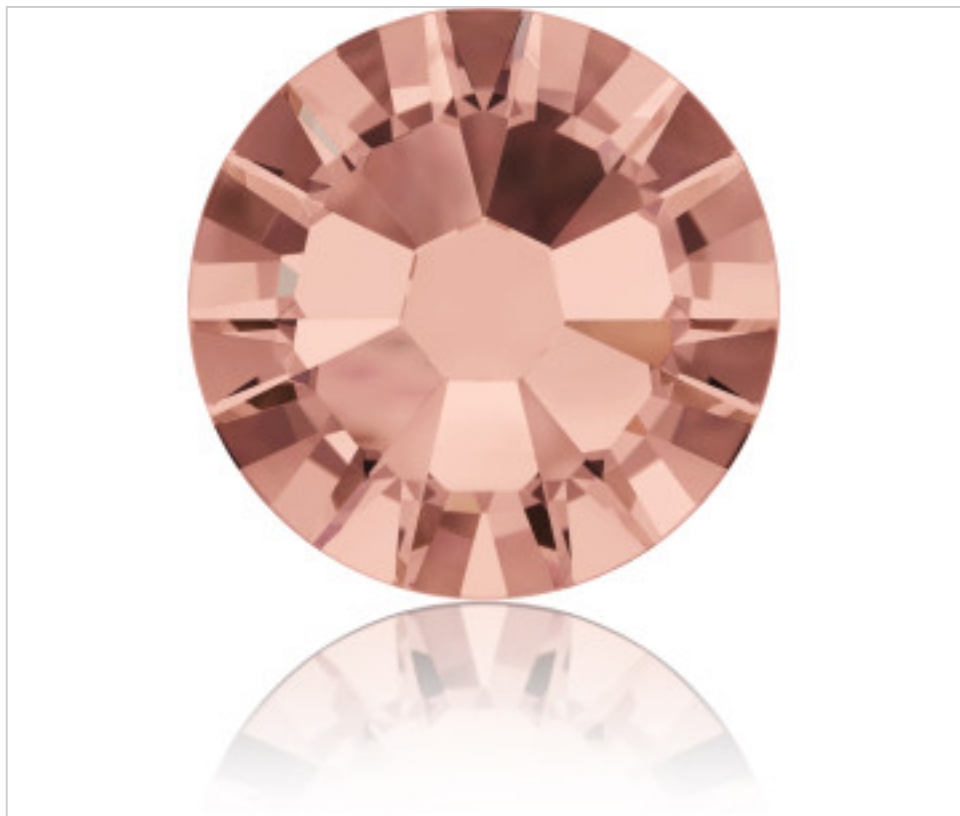

SWAROVSKI CRYSTAL > Swarovski Elements Fashion > Flat Backs No Hot Fix  
2058 Flat Back

PN2058.S07.257 - 5130773

2058 SS7 Blush Rose F(257)

December 22nd, 2024, 04:08

## PRICE

	Lot	P.V.P. excluding VAT
Pedido mínimo	1440	0,0359€

Continued on next page >>

SWAROVSKI CRYSTAL > Swarovski Elements Fashion > Flat Backs No Hot Fix  
2058 Flat Back

PN2058.S07.257 - 5130773

2058 SS7 Blush Rose F(257)

## OTHER FEATURES

---

Size: SS7 (2.10-2.30 mm)

Colour: Blush Rose

Foiled: Platinum Pro Foiling (F)