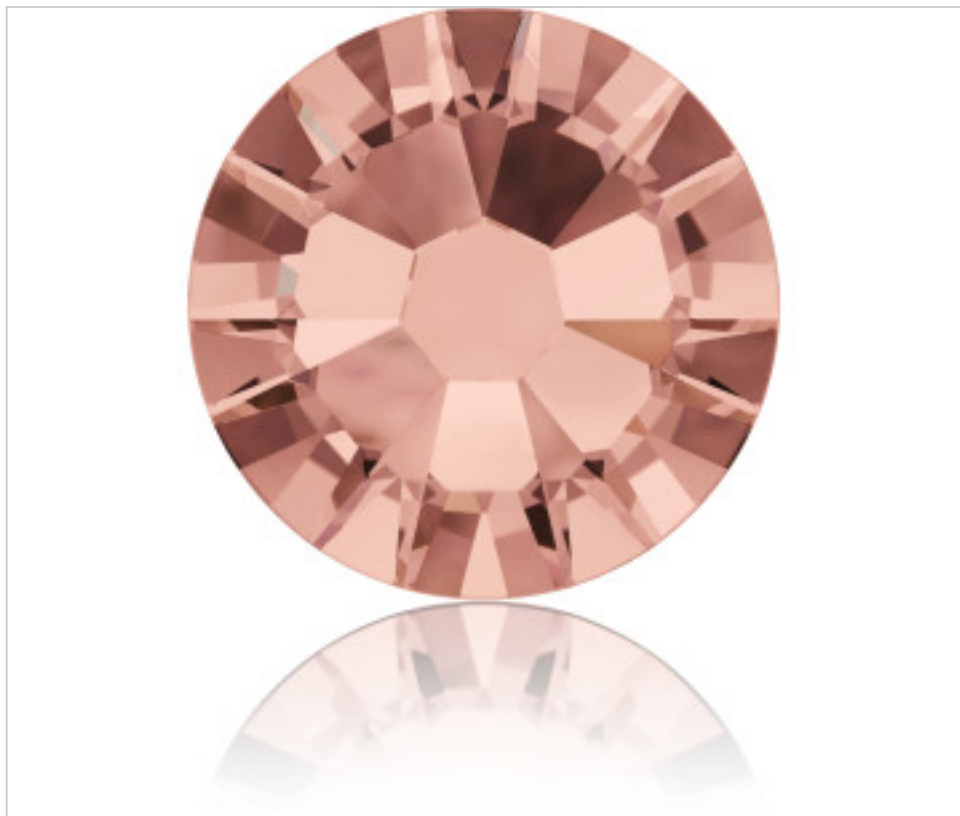

SWAROVSKI CRYSTAL > Swarovski Elements Fashion > Flat Backs No Hot Fix
2058 Flat Back

PN2058.S07.257 - 5130773

2058 SS7 Blush Rose F(257)

October 02nd, 2024, 03:23

PRICE

	Lot	P.V.P. excluding VAT
Pedido mínimo	1440	0,0359€

Continued on next page >>

SWAROVSKI CRYSTAL > Swarovski Elements Fashion > Flat Backs No Hot Fix
2058 Flat Back

PN2058.S07.257 - 5130773

2058 SS7 Blush Rose F(257)

OTHER FEATURES

Size: SS7 (2.10-2.30 mm)

Colour: Blush Rose

Foiled: Platinum Pro Foiling (F)

DOCUMENTS

[Hotfix](#)

[2058 SS7 Blush Rose F\(257\)](#)