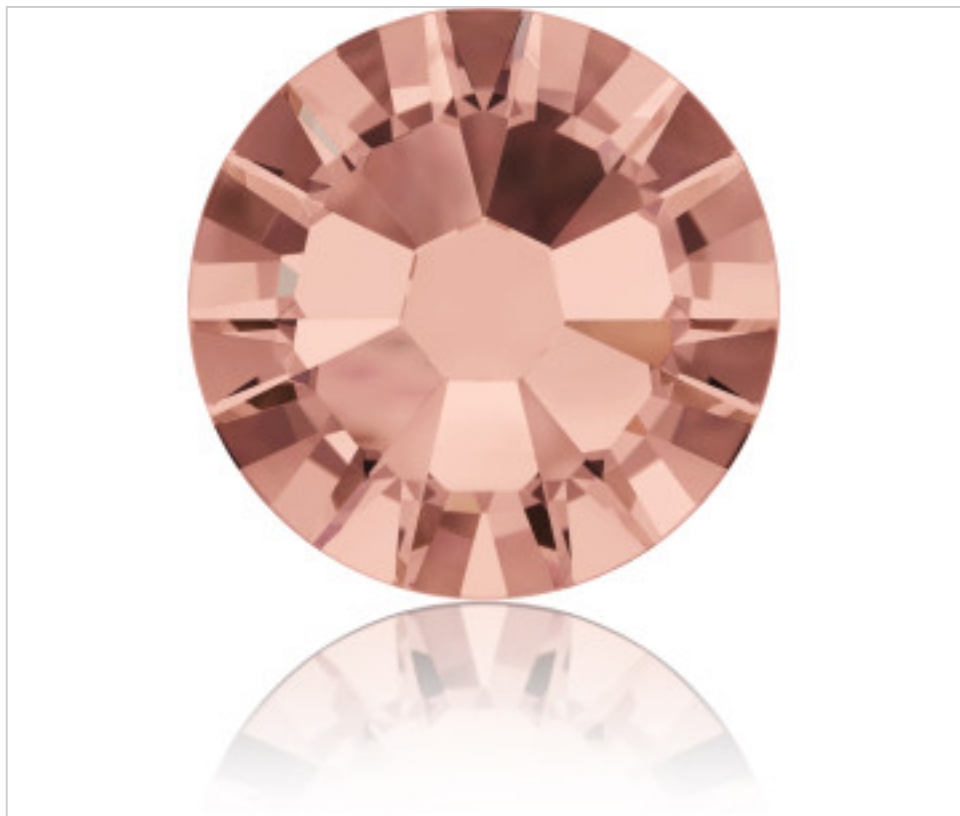

SWAROVSKI CRYSTAL > Swarovski Elements Fashion > Flat Backs No Hot Fix
2058 Flat Back

PN2058.S07.257 - 5130773

2058 SS7 Blush Rose F(257)

January 22nd, 2025, 01:15

PRICE

	Lot	P.V.P. excluding VAT
Pedido mínimo	1440	0,0365€

Continued on next page >>

SWAROVSKI CRYSTAL > Swarovski Elements Fashion > Flat Backs No Hot Fix
2058 Flat Back

PN2058.S07.257 - 5130773

2058 SS7 Blush Rose F(257)

OTHER FEATURES

Size: SS7 (2.10-2.30 mm)

Colour: Blush Rose

Foiled: Platinum Pro Foiling (F)

DOCUMENTS

[Hotfix](#)

[2058 SS7 Blush Rose F\(257\)](#)