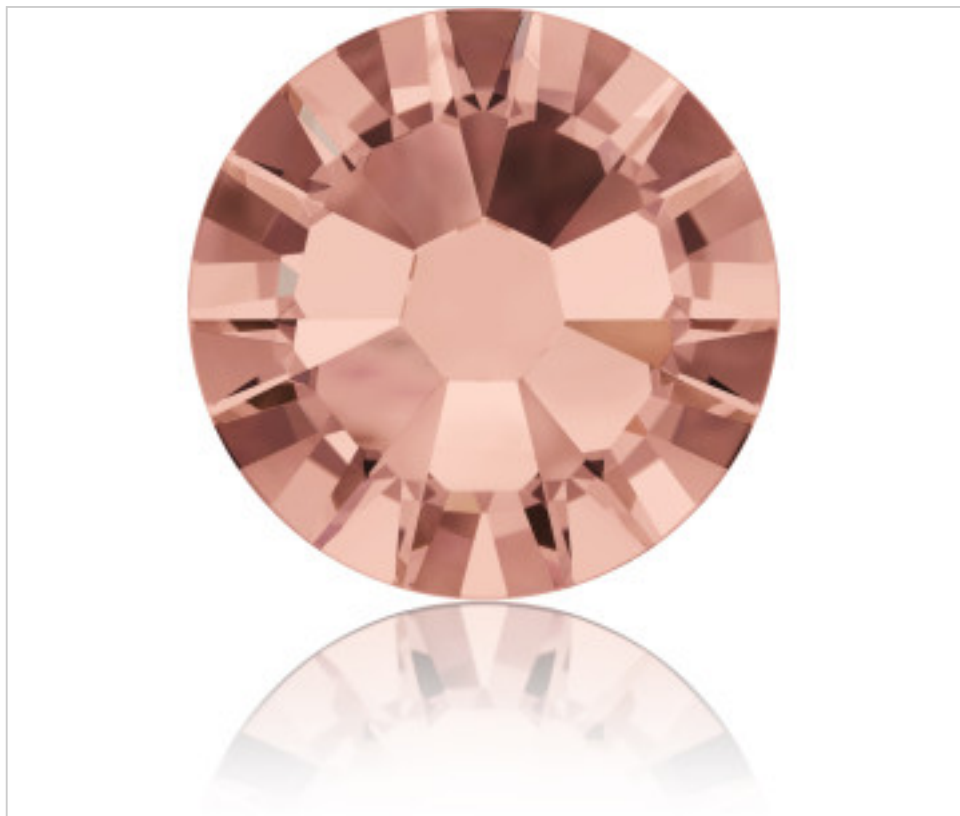

SWAROVSKI CRYSTAL > Swarovski Elements Fashion > Flat Backs No Hot Fix
2058 Flat Back

PN2058.S09.257 - 5130774

2058 SS9 Blush Rose F(257)

December 22nd, 2024, 21:54

PRICE

	Lot	P.V.P. excluding VAT
Pedido mínimo	1440	0,0364€

Continued on next page >>

SWAROVSKI CRYSTAL > Swarovski Elements Fashion > Flat Backs No Hot Fix
2058 Flat Back

PN2058.S09.257 - 5130774

2058 SS9 Blush Rose F(257)

OTHER FEATURES

Size: SS9 (2.50-2.70 mm)

Colour: Blush Rose

Foiled: Platinum Pro Foiling (F)

DOCUMENTS

 [Hotfix](#)

 [2058 SS9 Blush Rose F\(257\)](#)