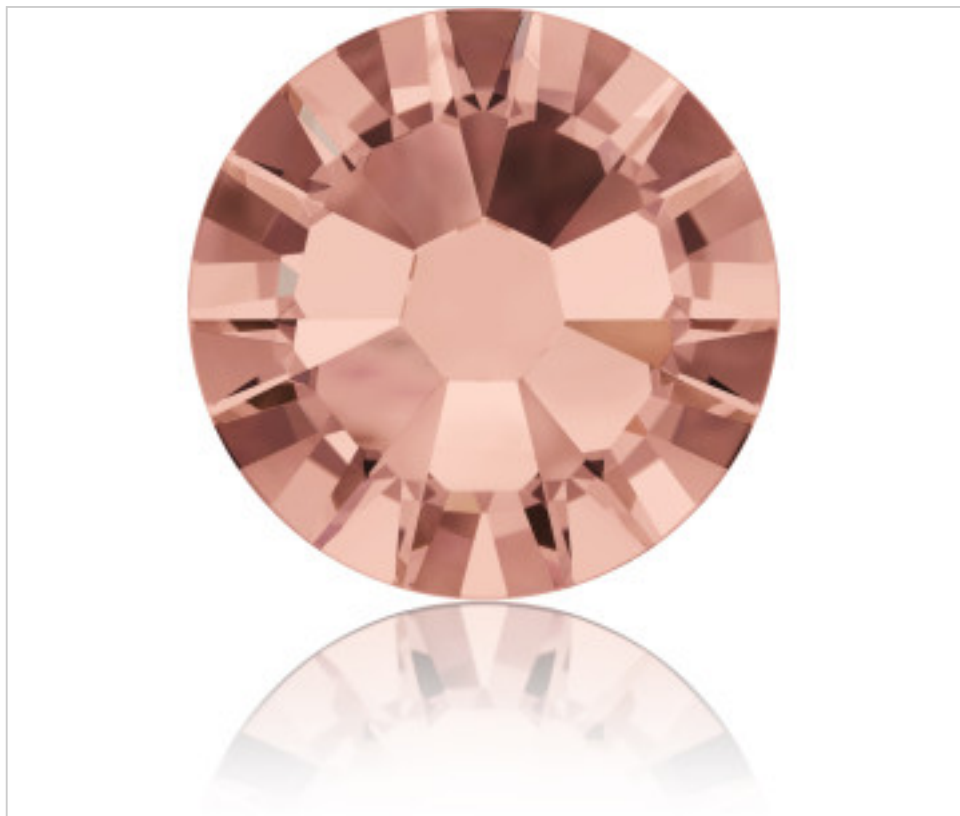

SWAROVSKI CRYSTAL > Swarovski Elements Fashion > Flat Backs No Hot Fix  
2058 Flat Back

PN2058.S09.257 - 5130774

2058 SS9 Blush Rose F(257)

October 02nd, 2024, 05:23

## PRICE

	Lot	P.V.P. excluding VAT
Pedido mínimo	1440	0,0364€

Continued on next page >>

SWAROVSKI CRYSTAL > Swarovski Elements Fashion > Flat Backs No Hot Fix  
2058 Flat Back

PN2058.S09.257 - 5130774

2058 SS9 Blush Rose F(257)

## OTHER FEATURES

---

Size: SS9 (2.50-2.70 mm)

Colour: Blush Rose

Foiled: Platinum Pro Foiling (F)