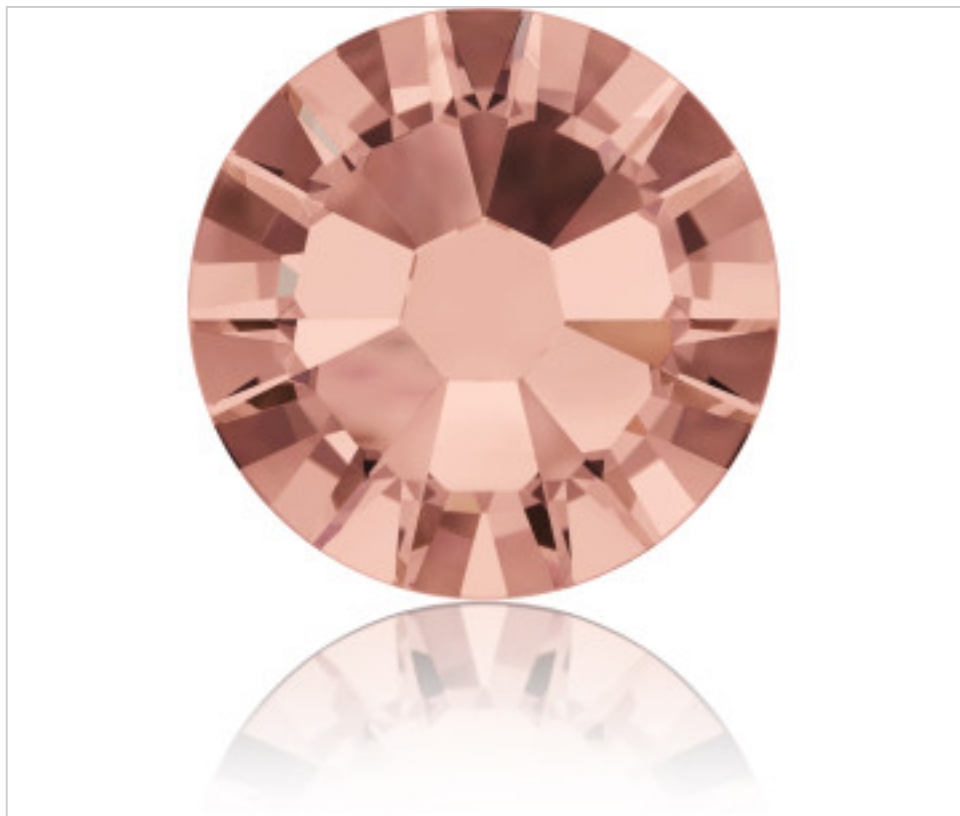

SWAROVSKI CRYSTAL > Swarovski Elements Fashion > Flat Backs No Hot Fix
2058 Flat Back

PN2058.S09.257 - 5130774

2058 SS9 Blush Rose F(257)

February 22nd, 2025, 23:53

PRICE

	Lot	P.V.P. excluding VAT
Pedido mínimo	1440	0,0371€

Continued on next page >>

SWAROVSKI CRYSTAL > Swarovski Elements Fashion > Flat Backs No Hot Fix
2058 Flat Back

PN2058.S09.257 - 5130774

2058 SS9 Blush Rose F(257)

OTHER FEATURES

Size: SS9 (2.50-2.70 mm)

Colour: Blush Rose

Foiled: Platinum Pro Foiling (F)

DOCUMENTS

[Hotfix](#)

[2058 SS9 Blush Rose F\(257\)](#)