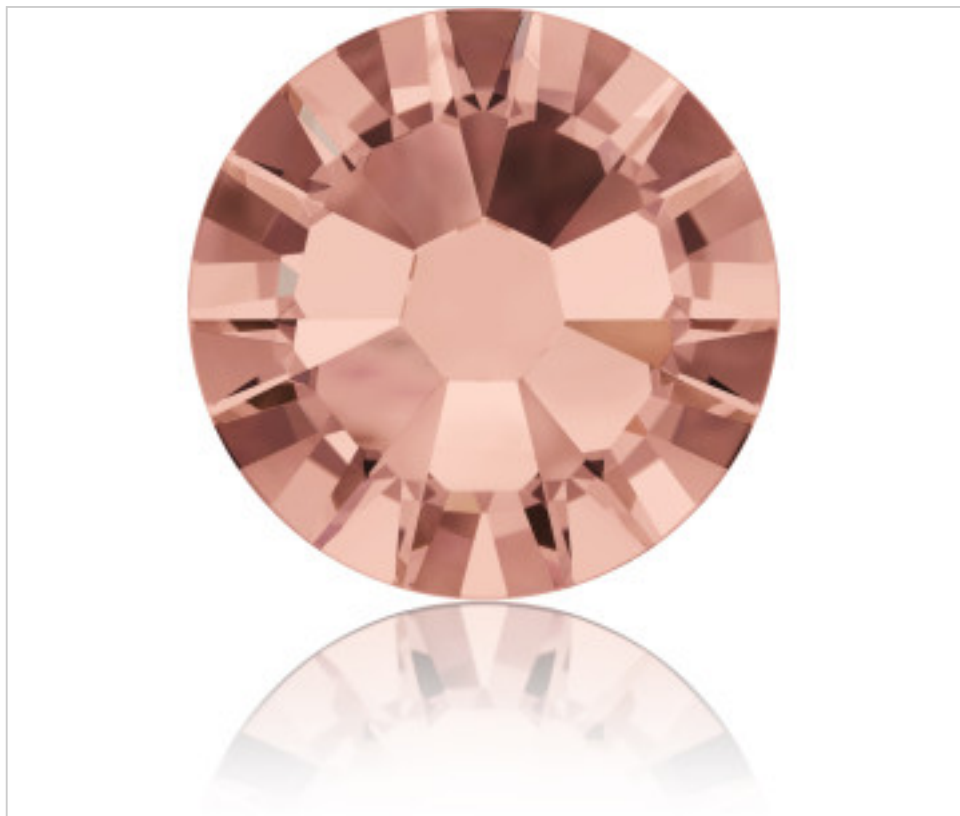

SWAROVSKI CRYSTAL > Swarovski Elements Fashion > Flat Backs No Hot Fix
2058 Flat Back

PN2058.S09.257 - 5130774

2058 SS9 Blush Rose F(257)

November 21st, 2024, 17:41

PRICE

	Lot	P.V.P. excluding VAT
Pedido mínimo	1440	0,0364€

Continued on next page >>

SWAROVSKI CRYSTAL > Swarovski Elements Fashion > Flat Backs No Hot Fix
2058 Flat Back

PN2058.S09.257 - 5130774

2058 SS9 Blush Rose F(257)

OTHER FEATURES

Size: SS9 (2.50-2.70 mm)

Colour: Blush Rose

Foiled: Platinum Pro Foiling (F)

DOCUMENTS

 [Hotfix](#)

 [2058 SS9 Blush Rose F\(257\)](#)