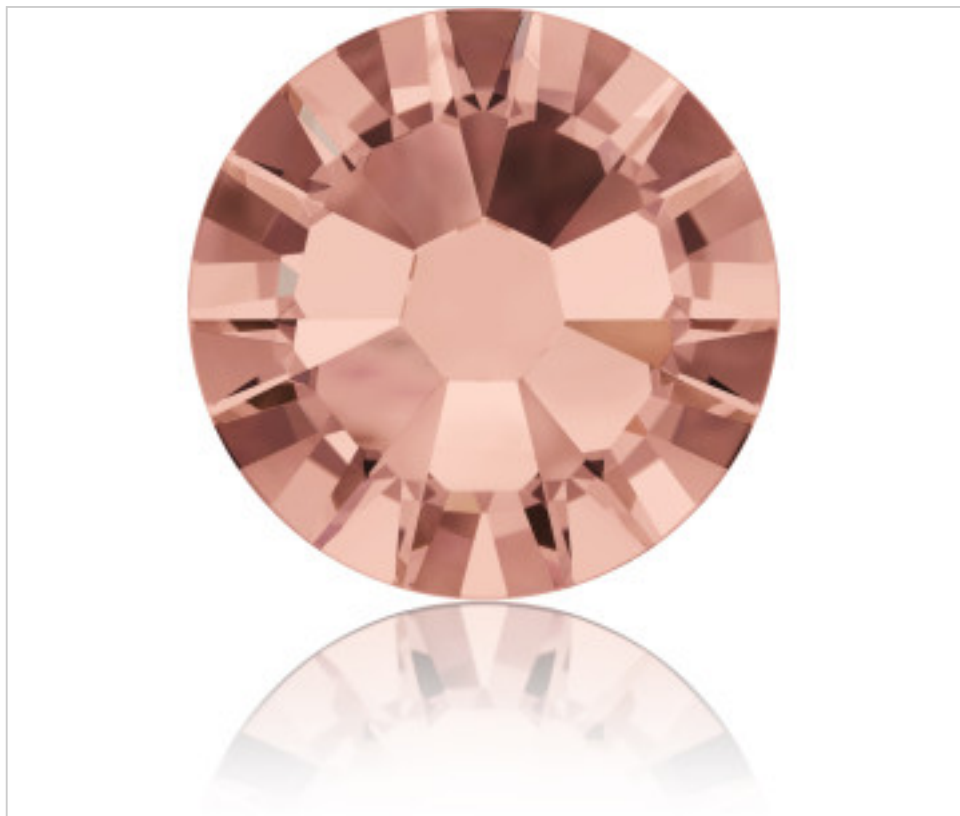

SWAROVSKI CRYSTAL > Swarovski Elements Fashion > Flat Backs No Hot Fix
2058 Flat Back

PN2058.S09.257 - 5130774

2058 SS9 Blush Rose F(257)

April 06th, 2025, 13:53

PRICE

	Lot	P.V.P. excluding VAT
Pedido mínimo	1440	0,0371€

Continued on next page >>

SWAROVSKI CRYSTAL > Swarovski Elements Fashion > Flat Backs No Hot Fix
2058 Flat Back

PN2058.S09.257 - 5130774

2058 SS9 Blush Rose F(257)

OTHER FEATURES

Size: SS9 (2.50-2.70 mm)

Colour: Blush Rose

Foiled: Platinum Pro Foiling (F)

DOCUMENTS

[Hotfix](#)

[2058 SS9 Blush Rose F\(257\)](#)