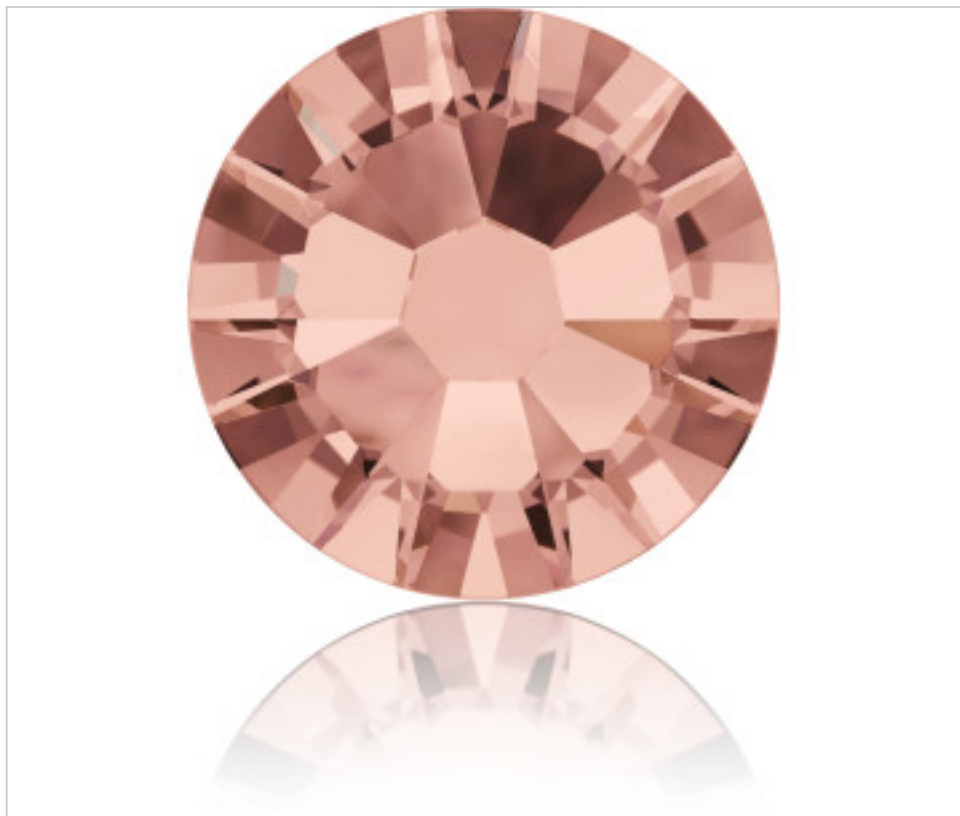

SWAROVSKI CRYSTAL > Swarovski Elements Fashion > Flat Backs No Hot Fix  
2058 Flat Back

PN2058.S09.257 - 5130774

2058 SS9 Blush Rose F(257)

January 22nd, 2025, 05:12

## PRICE

	Lot	P.V.P. excluding VAT
Pedido mínimo	1440	0,0371€

Continued on next page >>

SWAROVSKI CRYSTAL > Swarovski Elements Fashion > Flat Backs No Hot Fix  
2058 Flat Back

PN2058.S09.257 - 5130774

**2058 SS9 Blush Rose F(257)**

## OTHER FEATURES

---

Size: SS9 (2.50-2.70 mm)

Colour: Blush Rose

Foiled: Platinum Pro Foiling (F)