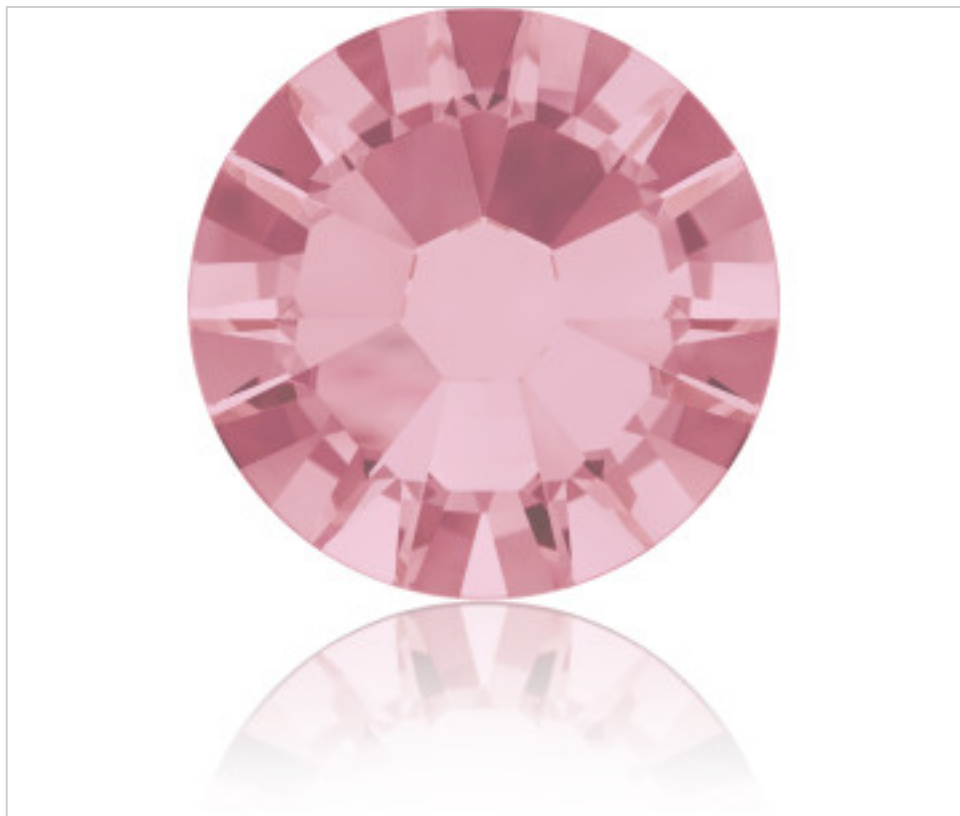

SWAROVSKI CRYSTAL > Swarovski Elements Fashion > Flat Backs No Hot Fix  
2058 Flat Back

PN2058.S09.223 - 1108855

2058 SS9 Light Rose F(223 )

April 06th, 2025, 13:21

## PRICE

	Lot	P.V.P. excluding VAT
Pedido mínimo	1440	0,0372€

Continued on next page >>

SWAROVSKI CRYSTAL > Swarovski Elements Fashion > Flat Backs No Hot Fix  
2058 Flat Back

PN2058.S09.223 - 1108855

2058 SS9 Light Rose F(223 )

## OTHER FEATURES

---

Size: SS9 (2.50-2.70 mm)

Colour: Light Rose

Foiled: Platinum Pro Foiling (F)