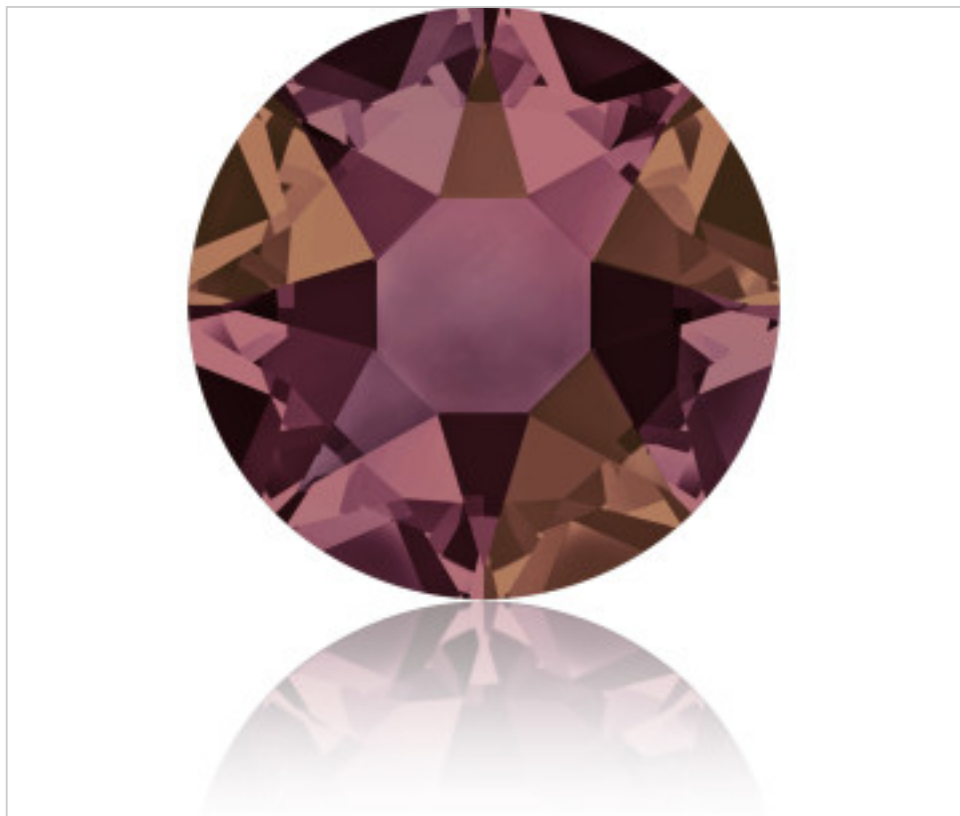

SWAROVSKI CRYSTAL > Swarovski Elements Fashion > Flat Backs No Hot Fix  
2078 Xirius Rose Flat Back

PH2078.S16.001W - 5091940

2078 SS16 Crystal Lilac ShadowHF(001 LISH)

November 23rd, 2024, 09:17

## PRICE

	Lot	P.V.P. excluding VAT
Pedido mínimo	1440	0,0787€

Continued on next page >>

SWAROVSKI CRYSTAL > Swarovski Elements Fashion > Flat Backs No Hot Fix  
2078 Xirius Rose Flat Back

PH2078.S16.001W - 5091940

**2078 SS16 Crystal Lilac ShadowHF(001 LISH)**

## OTHER FEATURES

---

Size: SS16 (3.80-4.00 mm)

Color effect: Lilac Shadow

Foiled: Silver Foiling (A)

Colour: Crystal

Hotfix: HF