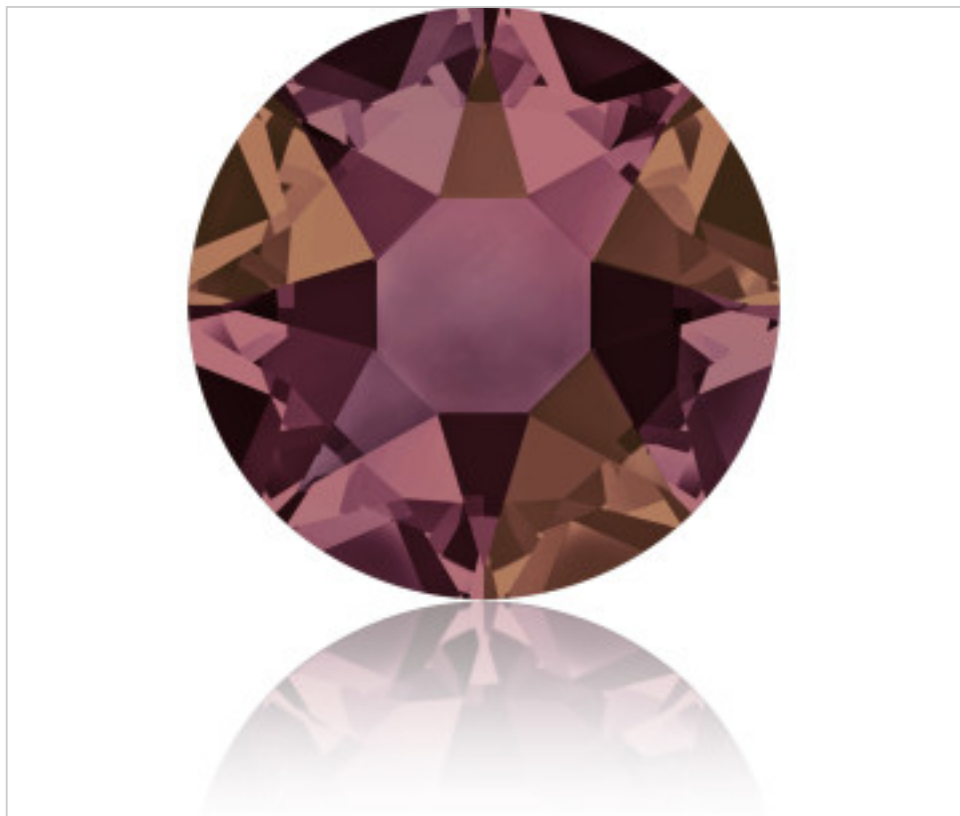

SWAROVSKI CRYSTAL > Swarovski Elements Fashion > Flat Backs No Hot Fix
2078 Xirius Rose Flat Back

PH2078.S16.001W - 5091940

2078 SS16 Crystal Lilac ShadowHF(001 LISH)

November 03rd, 2024, 11:50

PRICE

	Lot	P.V.P. excluding VAT
Pedido mínimo	1440	0,0787€

Continued on next page >>

SWAROVSKI CRYSTAL > Swarovski Elements Fashion > Flat Backs No Hot Fix
2078 Xirius Rose Flat Back

PH2078.S16.001W - 5091940

2078 SS16 Crystal Lilac ShadowHF(001 LISH)

OTHER FEATURES

Size: SS16 (3.80-4.00 mm)

Color effect: Lilac Shadow

Foiled: Silver Foiling (A)

Colour: Crystal

Hotfix: HF

DOCUMENTS

 [Hotfix](#)

 [2078 SS16 Crystal Lilac ShadowHF\(001 LISH\)](#)