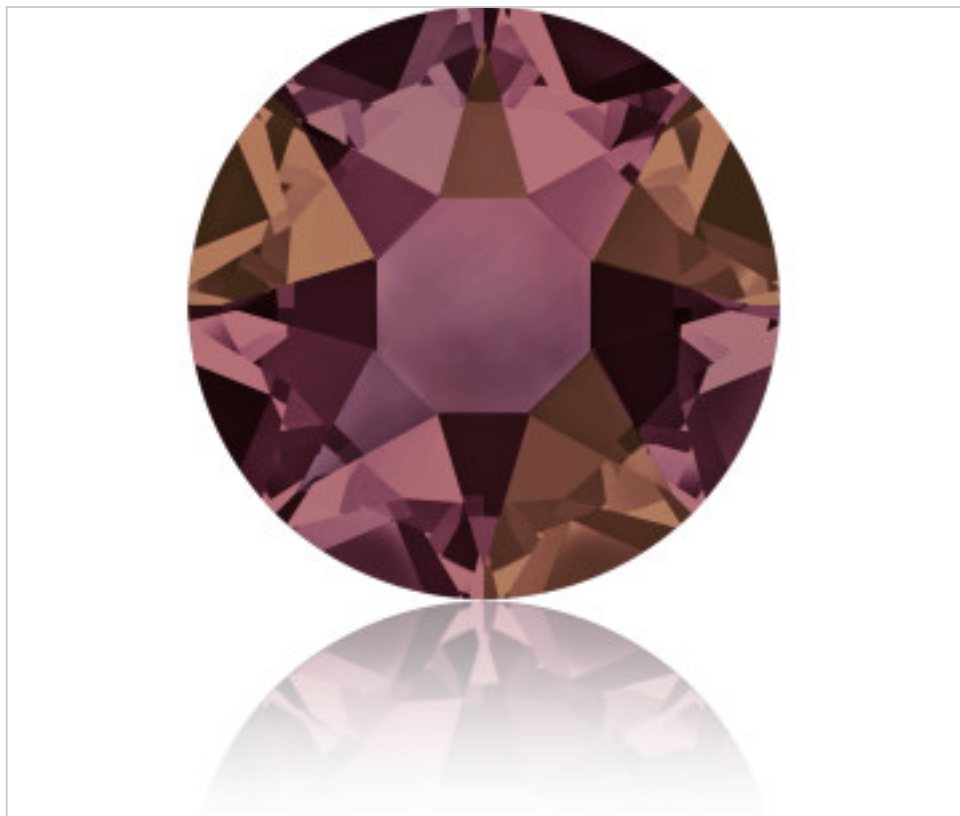

SWAROVSKI CRYSTAL > Swarovski Elements Fashion > Flat Backs No Hot Fix  
2078 Xirius Rose Flat Back

PH2078.S16.001W - 5091940

2078 SS16 Crystal Lilac ShadowHF(001 LISH)

April 05th, 2025, 02:00

## PRICE

	Lot	P.V.P. excluding VAT
Pedido mínimo	1440	0,0801€

Continued on next page >>

SWAROVSKI CRYSTAL > Swarovski Elements Fashion > Flat Backs No Hot Fix  
2078 Xirius Rose Flat Back

PH2078.S16.001W - 5091940

**2078 SS16 Crystal Lilac ShadowHF(001 LISH)**

## OTHER FEATURES

---

Size: SS16 (3.80-4.00 mm)

Color effect: Lilac Shadow

Foiled: Silver Foiling (A)

Colour: Crystal

Hotfix: HF