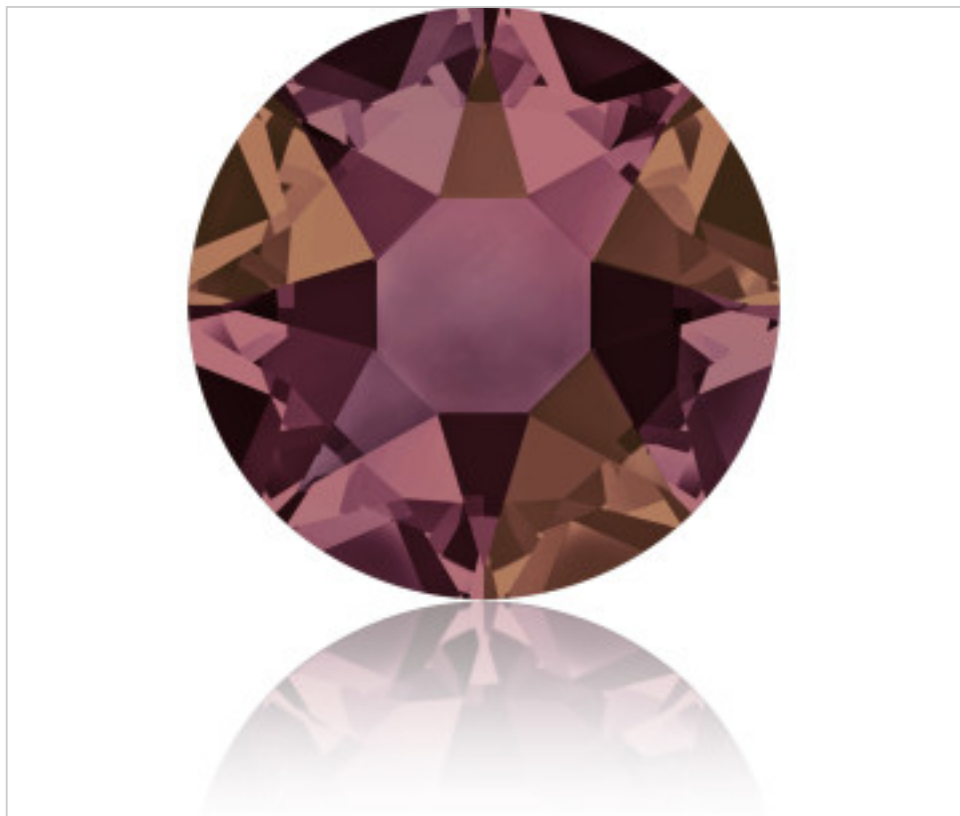

SWAROVSKI CRYSTAL > Swarovski Elements Fashion > Flat Backs No Hot Fix
2078 Xirius Rose Flat Back

PH2078.S16.001W - 5091940

2078 SS16 Crystal Lilac ShadowHF(001 LISH)

February 01st, 2025, 20:10

PRICE

	Lot	P.V.P. excluding VAT
Pedido mínimo	1440	0,0801€

Continued on next page >>

SWAROVSKI CRYSTAL > Swarovski Elements Fashion > Flat Backs No Hot Fix
2078 Xirius Rose Flat Back

PH2078.S16.001W - 5091940

2078 SS16 Crystal Lilac ShadowHF(001 LISH)

OTHER FEATURES

Size: SS16 (3.80-4.00 mm)

Color effect: Lilac Shadow

Foiled: Silver Foiling (A)

Colour: Crystal

Hotfix: HF

DOCUMENTS

 [Hotfix](#)

 [2078 SS16 Crystal Lilac ShadowHF\(001 LISH\)](#)