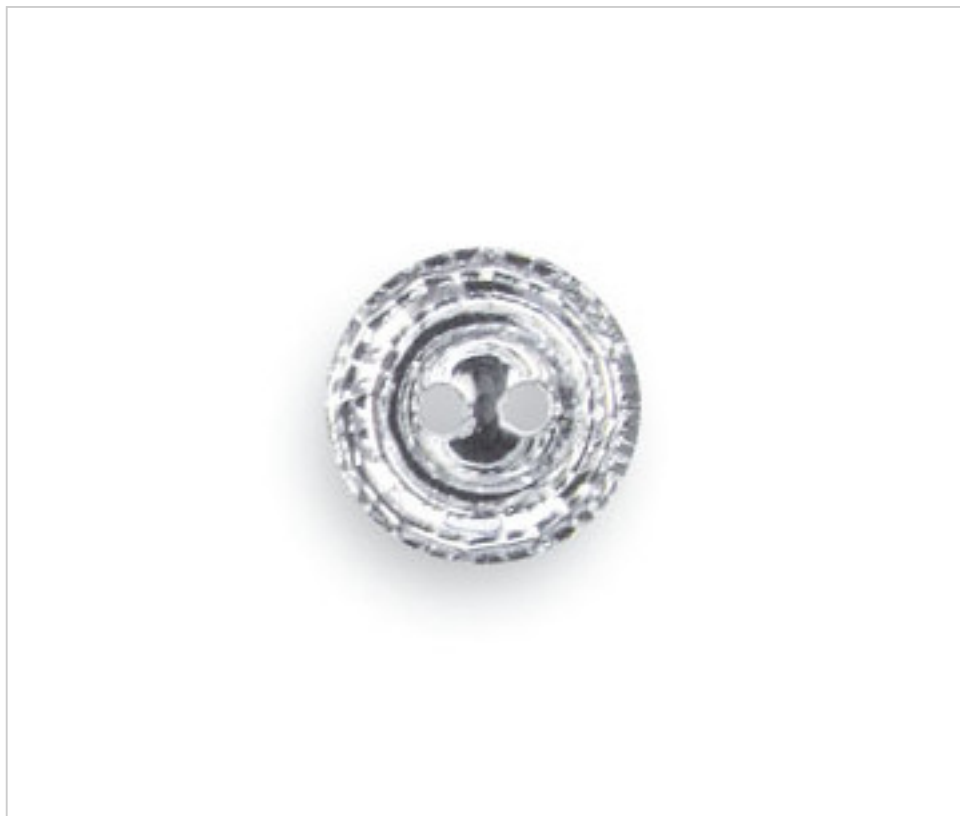

SWAROVSKI CRYSTAL > Swarovski Elements Fashion > Buttons Fasteners & Zippers
3122 Sew on Stone

PU3122.010.001

3122 10mm Crystal F (001)

April 04th, 2025, 13:13

DESCRIPTION

Swarovski 3122 Crystal button, 10mm in diameter. Crystal with platinum simile (F). It can be sewn by hand or by machine.

PRICE

	Lot	P.V.P. excluding VAT
Pedido mínimo	72	0,85€

Continued on next page >>

SWAROVSKI CRYSTAL > Swarovski Elements Fashion > Buttons Fasteners & Zippers
3122 Sew on Stone

PU3122.010.001

3122 10mm Crystal F (001)