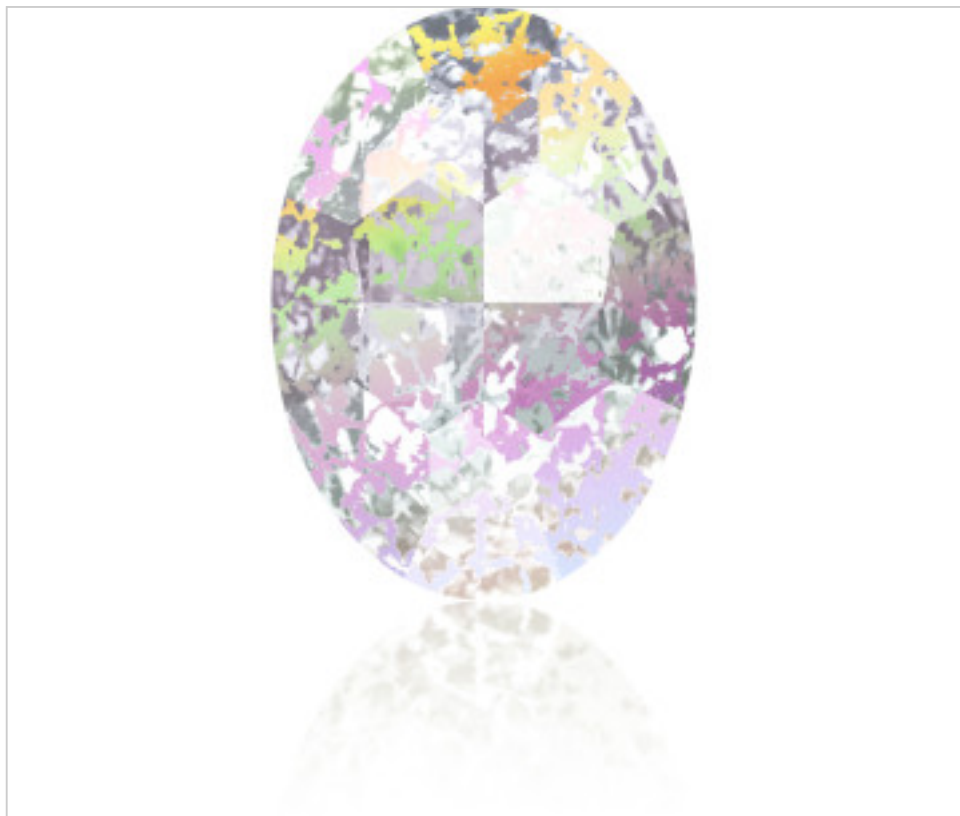

SWAROVSKI CRYSTAL > Swarovski Elements Fashion > Fancy Stones & Settings  
4127 Fancy Stone

**PF4127.030.001F - 5097803**

**4127 30x22mm Crystal White Patina F(001 WHIPA)**

December 03rd, 2024, 18:42

**PRICE**

	Lot	P.V.P. excluding VAT
Pedido mínimo	24	7,33€

Continued on next page >>

SWAROVSKI CRYSTAL > Swarovski Elements Fashion > Fancy Stones & Settings  
4127 Fancy Stone

PF4127.030.001F - 5097803

**4127 30x22mm Crystal White Patina F(001 WHIPA)**

## OTHER FEATURES

---

Size: 30 mm

Colour: Crystal

Color effect: White Patina

Foiled: Platinum Pro Foiling (F)