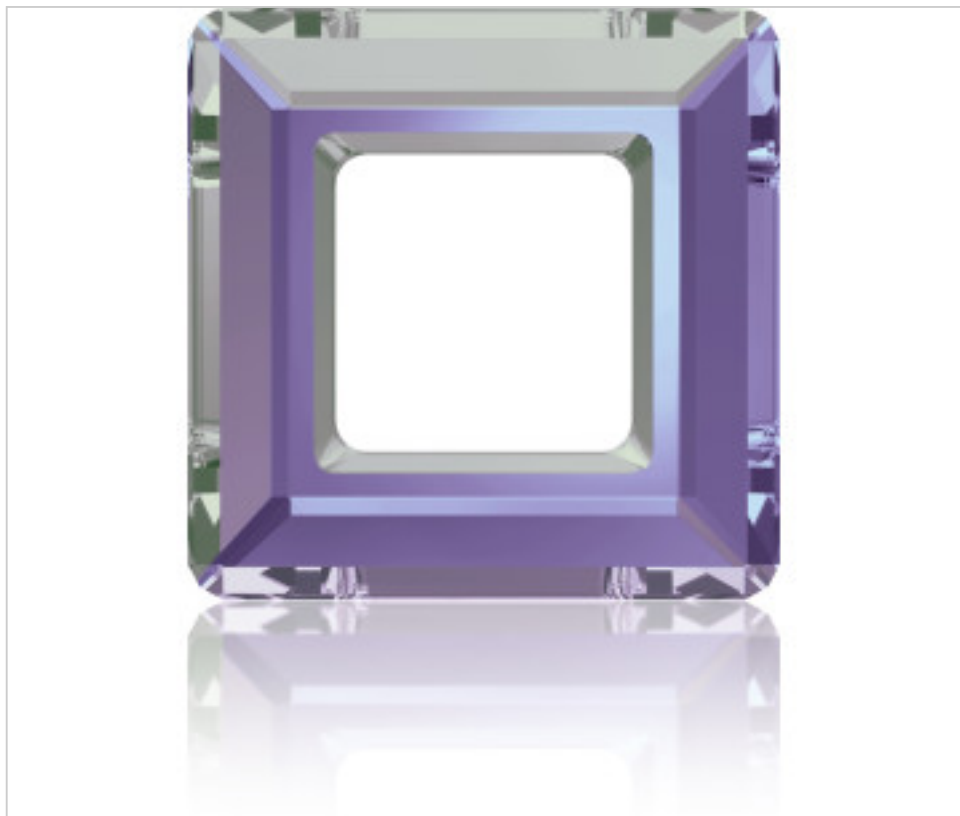

SWAROVSKI CRYSTAL > Swarovski Elements Fashion > Fancy Stones & Settings
4439 Square Ring Fancy Stone

PF4439.014.001C - 695501

4439 14mm Crystal Vitrail Light (001 VL)

January 21st, 2025, 14:58

PRICE

	Lot	P.V.P. excluding VAT
Pedido mínimo	72	3,13€

Continued on next page >>

SWAROVSKI CRYSTAL > Swarovski Elements Fashion > Fancy Stones & Settings
4439 Square Ring Fancy Stone

PF4439.014.001C - 695501

4439 14mm Crystal Vitrail Light (001 VL)

TECHNICAL SPECIFICATIONS

Weight: 1 Grams

OTHER FEATURES

Size: 14 mm

Colour: Crystal

Color effect: Vitrail Light

DOCUMENTS

 [Ceralun](#)

 [Gluing](#)

 [Stone-Setting](#)

 [4439 14mm Crystal Vitrail Light \(001 VL\)](#)