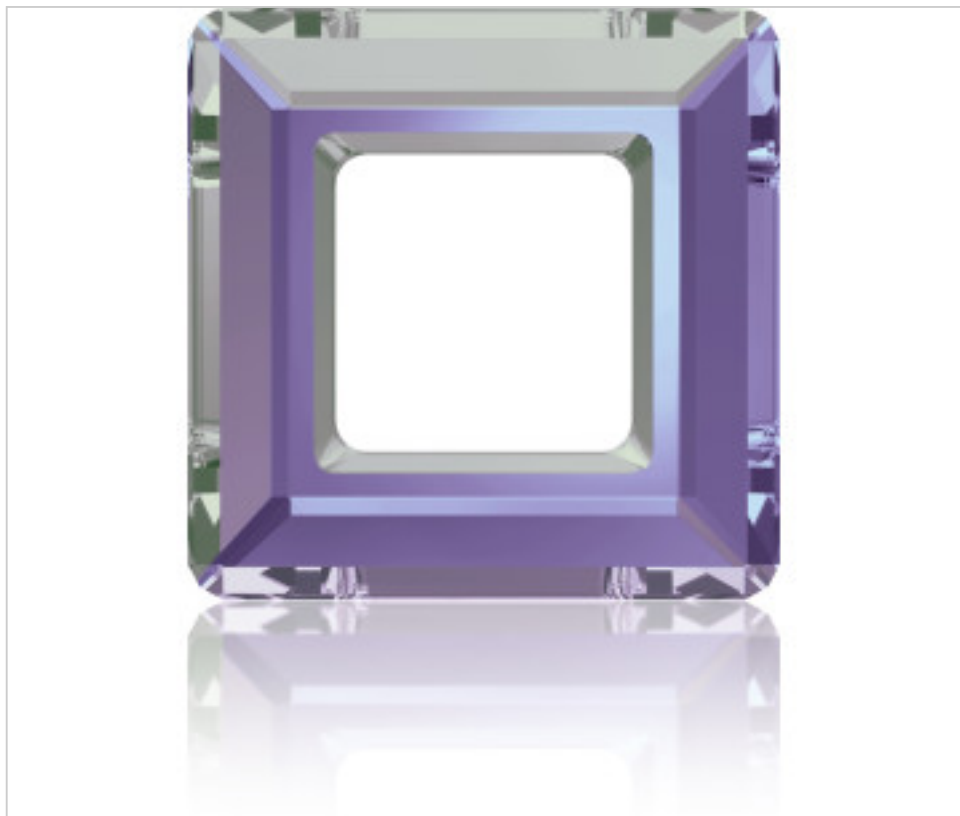

SWAROVSKI CRYSTAL > Swarovski Elements Fashion > Fancy Stones & Settings
4439 Square Ring Fancy Stone

PF4439.014.001C - 695501

4439 14mm Crystal Vitrail Light (001 VL)

November 23rd, 2024, 10:32

PRICE

	Lot	P.V.P. excluding VAT
Pedido mínimo	72	3,04€

Continued on next page >>

SWAROVSKI CRYSTAL > Swarovski Elements Fashion > Fancy Stones & Settings
4439 Square Ring Fancy Stone

PF4439.014.001C - 695501

4439 14mm Crystal Vitrail Light (001 VL)

TECHNICAL SPECIFICATIONS

Weight: 1 Grams

OTHER FEATURES

Size: 14 mm

Colour: Crystal

Color effect: Vitrail Light

DOCUMENTS

 [Ceralun](#)

 [Gluing](#)

 [Stone-Setting](#)

 [4439 14mm Crystal Vitrail Light \(001 VL\)](#)