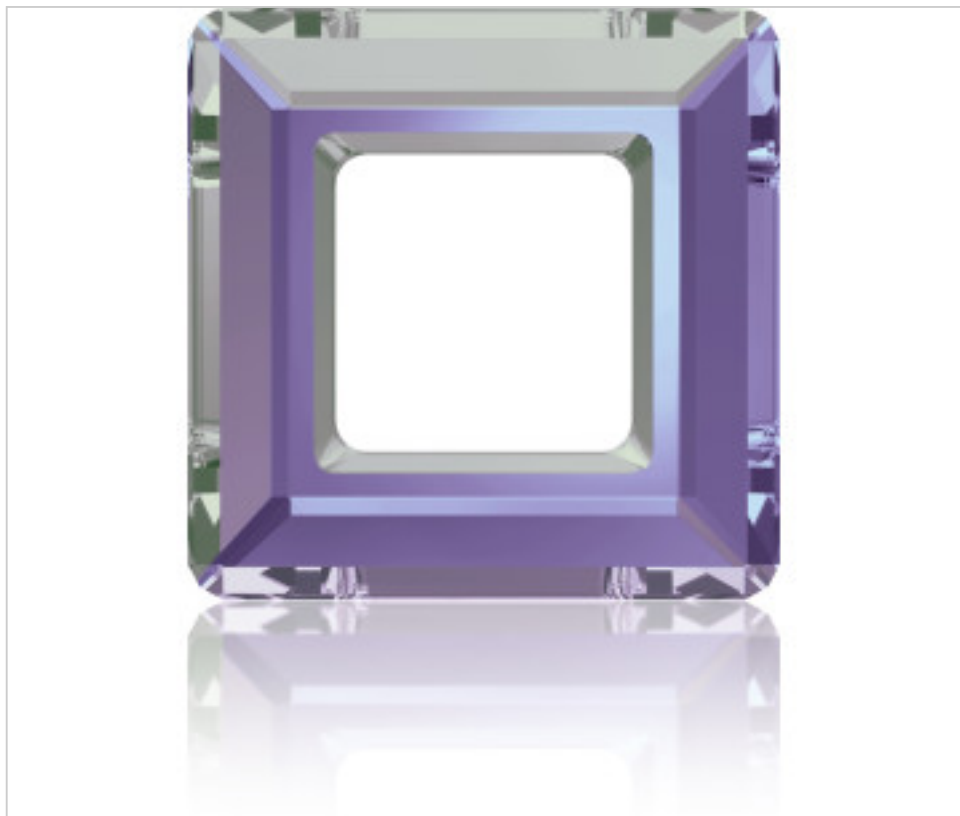

SWAROVSKI CRYSTAL > Swarovski Elements Fashion > Fancy Stones & Settings
4439 Square Ring Fancy Stone

PF4439.014.001C - 695501

4439 14mm Crystal Vitrail Light (001 VL)

February 22nd, 2025, 14:10

PRICE

	Lot	P.V.P. excluding VAT
Pedido mínimo	72	3,13€

Continued on next page >>

SWAROVSKI CRYSTAL > Swarovski Elements Fashion > Fancy Stones & Settings
4439 Square Ring Fancy Stone

PF4439.014.001C - 695501

4439 14mm Crystal Vitrail Light (001 VL)

TECHNICAL SPECIFICATIONS

Weight: 1 Grams

OTHER FEATURES

Size: 14 mm

Colour: Crystal

Color effect: Vitrail Light

DOCUMENTS

 [Ceralun](#)

 [Gluing](#)

 [Stone-Setting](#)

 [4439 14mm Crystal Vitrail Light \(001 VL\)](#)