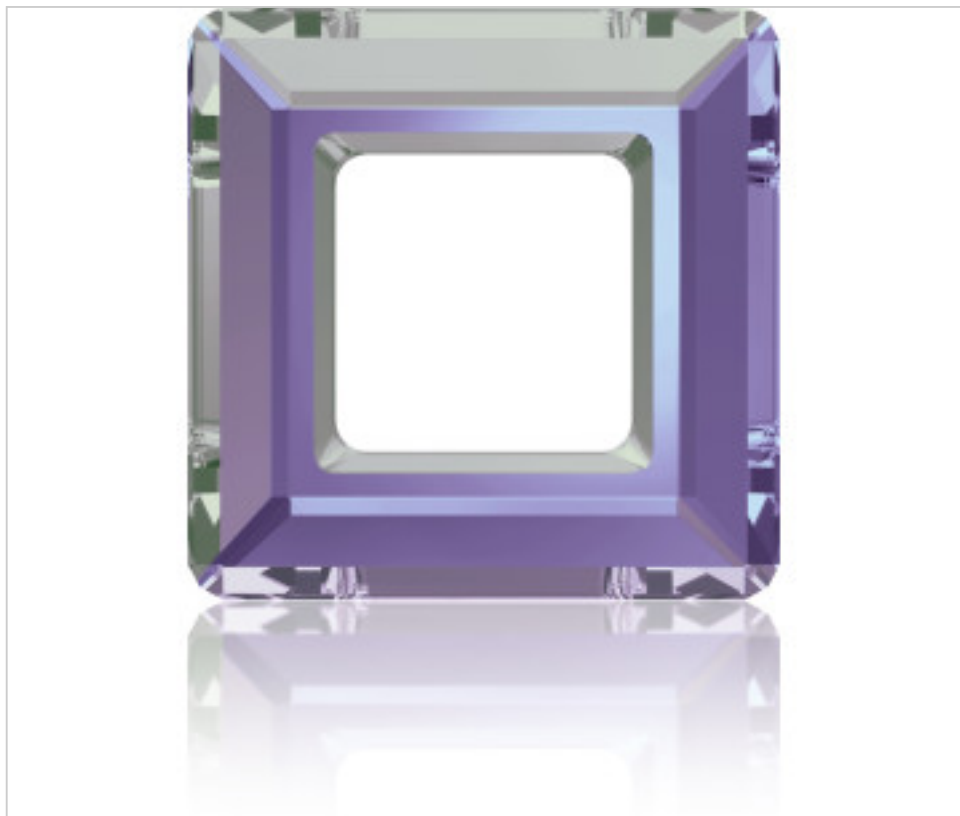

SWAROVSKI CRYSTAL > Swarovski Elements Fashion > Fancy Stones & Settings  
4439 Square Ring Fancy Stone

PF4439.014.001C - 695501

4439 14mm Crystal Vitrail Light (001 VL)

April 05th, 2025, 18:05

## PRICE

	Lot	P.V.P. excluding VAT
Pedido mínimo	72	3,13€

Continued on next page >>

SWAROVSKI CRYSTAL > Swarovski Elements Fashion > Fancy Stones & Settings  
4439 Square Ring Fancy Stone

PF4439.014.001C - 695501

4439 14mm Crystal Vitrail Light (001 VL)

## OTHER FEATURES

---

Size: 14 mm

Colour: Crystal

Color effect: Vitrail Light