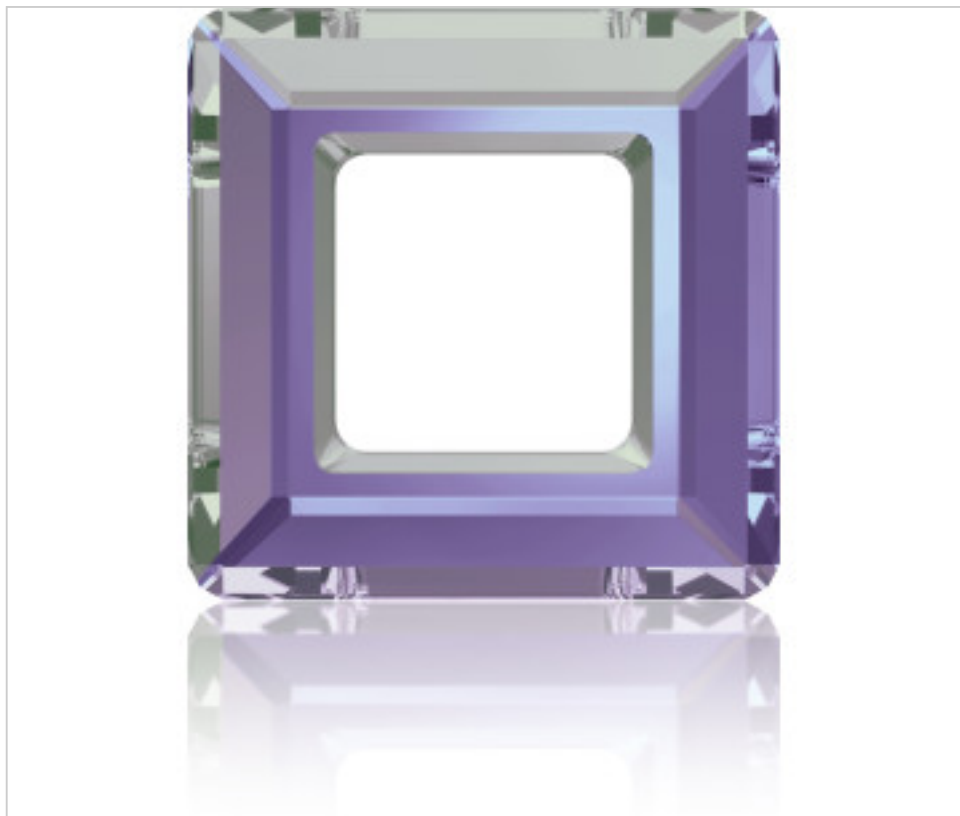

SWAROVSKI CRYSTAL > Swarovski Elements Fashion > Fancy Stones & Settings
4439 Square Ring Fancy Stone

PF4439.020.001D - 695526

4439 20mm Crystal Vitrail Light (001 VL)

April 05th, 2025, 18:05

DESCRIPTION

Crystal with platinum similitude (F); to insert or paste in trimmings or other surface that allows it.

PRICE

	Lot	P.V.P. excluding VAT
Pedido mínimo	24	6,37€

Continued on next page >>

SWAROVSKI CRYSTAL > Swarovski Elements Fashion > Fancy Stones & Settings
4439 Square Ring Fancy Stone

PF4439.020.001D - 695526

4439 20mm Crystal Vitrail Light (001 VL)

TECHNICAL SPECIFICATIONS

Weight: 4 Grams

OTHER FEATURES

Size: 20 mm

Colour: Crystal

Color effect: Vitrail Light

DOCUMENTS