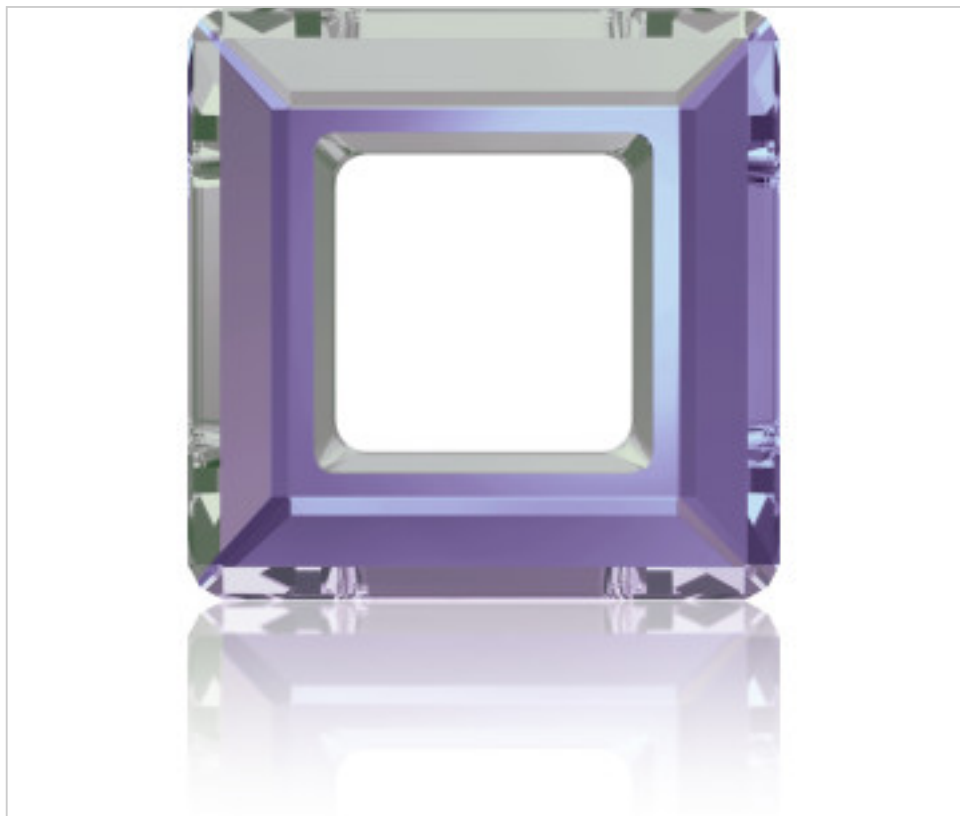

SWAROVSKI CRYSTAL > Swarovski Elements Fashion > Fancy Stones & Settings
4439 Square Ring Fancy Stone

PF4439.020.001D - 695526

4439 20mm Crystal Vitrail Light (001 VL)

February 22nd, 2025, 09:05

DESCRIPTION

Crystal with platinum similitude (F); to insert or paste in trimmings or other surface that allows it.

PRICE

	Lot	P.V.P. excluding VAT
Pedido mínimo	24	6,37€

Continued on next page >>

SWAROVSKI CRYSTAL > Swarovski Elements Fashion > Fancy Stones & Settings
4439 Square Ring Fancy Stone

PF4439.020.001D - 695526

4439 20mm Crystal Vitrail Light (001 VL)

TECHNICAL SPECIFICATIONS

Weight: 4 Grams

OTHER FEATURES

Size: 20 mm

Colour: Crystal

Color effect: Vitrail Light