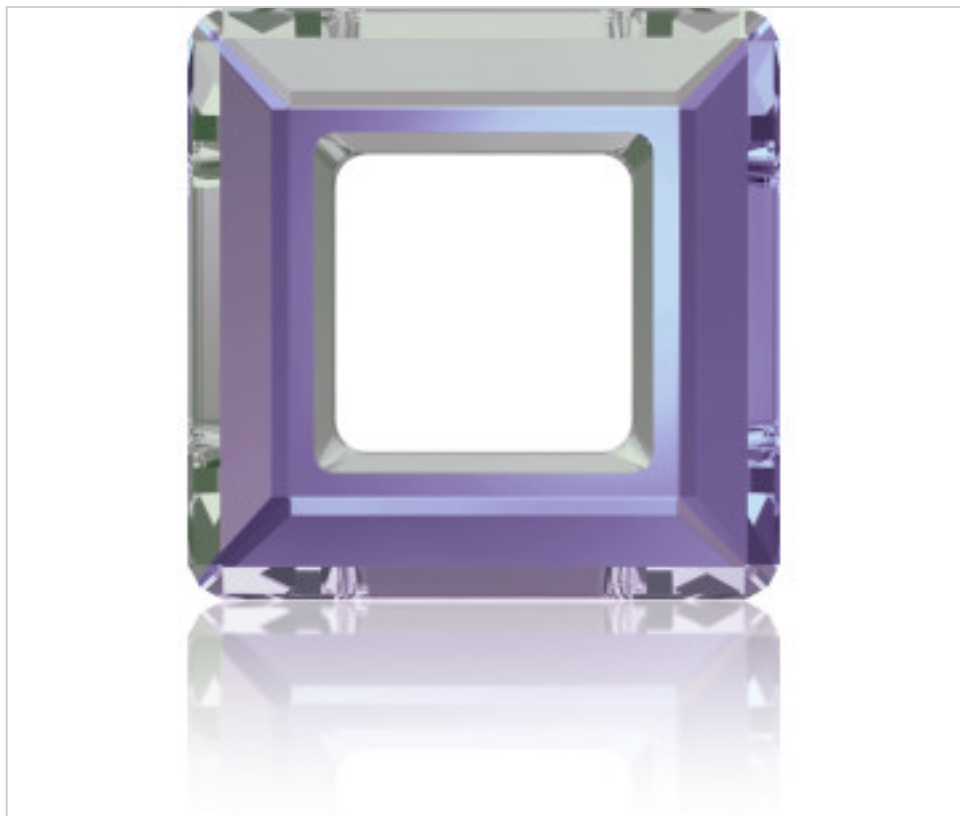

SWAROVSKI CRYSTAL > Swarovski Elements Fashion > Fancy Stones & Settings  
4439 Square Ring Fancy Stone

PF4439.020.001D - 695526

4439 20mm Crystal Vitrail Light (001 VL)

December 22nd, 2024, 03:19

## DESCRIPTION

Crystal with platinum similitude (F); to insert or paste in trimmings or other surface that allows it.

4439 20mm Crystal Vitrail Light (001 VL)

## OTHER FEATURES

---

Size: 20 mm

Colour: Crystal

Color effect: Vitrail Light