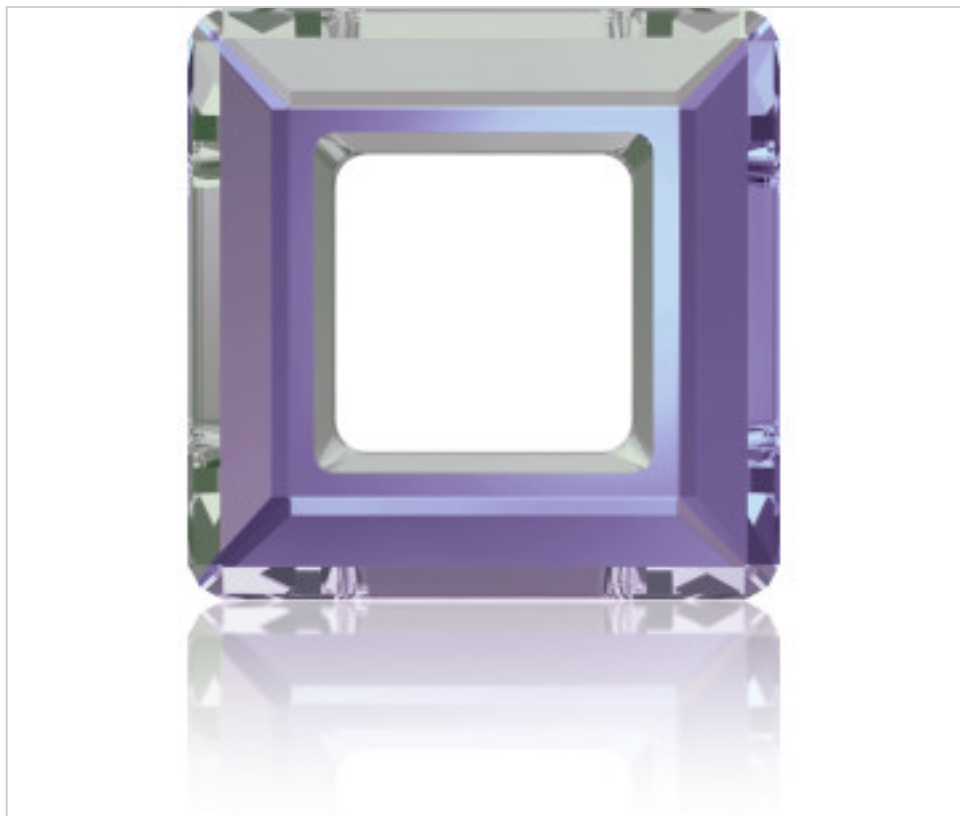

SWAROVSKI CRYSTAL > Swarovski Elements Fashion > Fancy Stones & Settings
4439 Square Ring Fancy Stone

PF4439.020.001D - 695526

4439 20mm Crystal Vitrail Light (001 VL)

January 21st, 2025, 15:07

DESCRIPTION

Crystal with platinum similitude (F); to insert or paste in trimmings or other surface that allows it.

PRICE

	Lot	P.V.P. excluding VAT
Pedido mínimo	24	6,37€

Continued on next page >>

SWAROVSKI CRYSTAL > Swarovski Elements Fashion > Fancy Stones & Settings
4439 Square Ring Fancy Stone

PF4439.020.001D - 695526

4439 20mm Crystal Vitrail Light (001 VL)

TECHNICAL SPECIFICATIONS

Weight: 4 Grams

OTHER FEATURES

Size: 20 mm

Colour: Crystal

Color effect: Vitrail Light