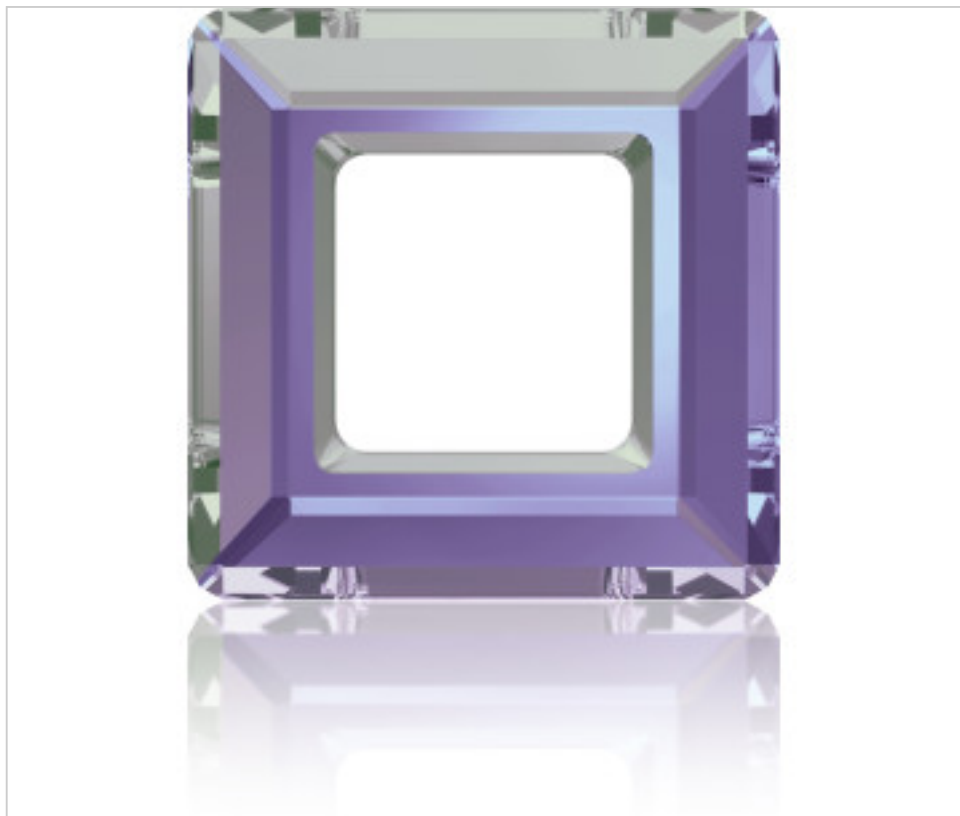

SWAROVSKI CRYSTAL > Swarovski Elements Fashion > Fancy Stones & Settings
4439 Square Ring Fancy Stone

PF4439.020.001D - 695526

4439 20mm Crystal Vitrail Light (001 VL)

November 04th, 2024, 20:23

DESCRIPTION

Crystal with platinum similitude (F); to insert or paste in trimmings or other surface that allows it.

PRICE

	Lot	P.V.P. excluding VAT
Pedido mínimo	24	6,18€

Continued on next page >>

SWAROVSKI CRYSTAL > Swarovski Elements Fashion > Fancy Stones & Settings
4439 Square Ring Fancy Stone

PF4439.020.001D - 695526

4439 20mm Crystal Vitrail Light (001 VL)

TECHNICAL SPECIFICATIONS

Weight: 4 Grams

OTHER FEATURES

Size: 20 mm

Colour: Crystal

Color effect: Vitrail Light