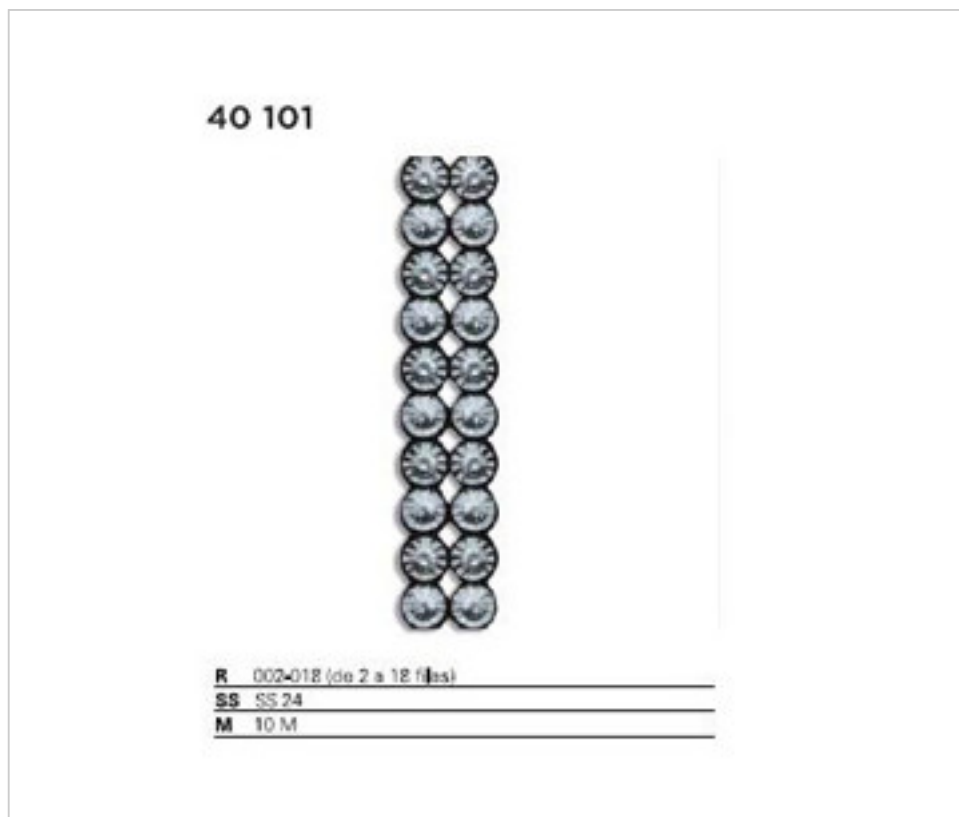

SWAROVSKI CRYSTAL > Swarovski Elements Fashion > Crystal Mesh
Crystal Mesh

PE40101.04H.001A

40 101 4filas Cs(082) Crystal AB(001 AB) HF

March 10th, 2025, 03:25

R 002-018 (de 2 a 18 filas)
SS SS 24
M 10 M

DESCRIPTION

Crystal Mesh Swarovski 40101. Flexible metal mesh 4 rows with crystal inserts. Stone size SS24(5.27mm-5.44mm) with Aurora Borealis effect. Similar platinum(F). Casing color silver. The band is applied using iron heat, Hot Fix(HF). Band length 10m.

PRICE

	Lot	P.V.P. excluding VAT
Pedido mínimo	10	220,44€

Continued on next page >>

SWAROVSKI CRYSTAL > Swarovski Elements Fashion > Crystal Mesh
Crystal Mesh

PE40101.04H.001A

40 101 4filas Cs(082) Crystal AB(001 AB) HF