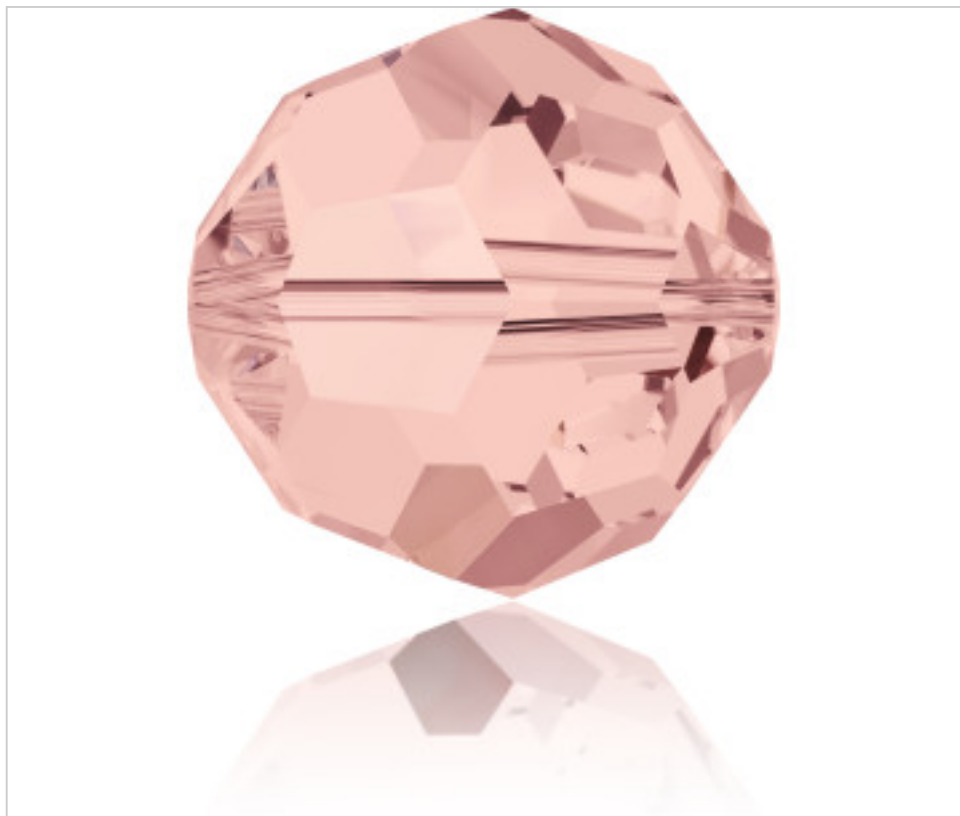

SWAROVSKI CRYSTAL > Swarovski Elements Fashion > Beads
5000 Classic Bead

PB5000.008.257 - 5130894

5000 8mm Blush Rose (257)

December 22nd, 2024, 09:06

DESCRIPTION

Faceted Ball -pasante). Drill 1.30mm (+/- 0.1mm)

PRICE

	Lot	P.V.P. excluding VAT
Pedido mínimo	288	0,4883€

Continued on next page >>

SWAROVSKI CRYSTAL > Swarovski Elements Fashion > Beads
5000 Classic Bead

PB5000.008.257 - 5130894

5000 8mm Blush Rose (257)

 [5000 8mm Blush Rose \(257 \)](#)