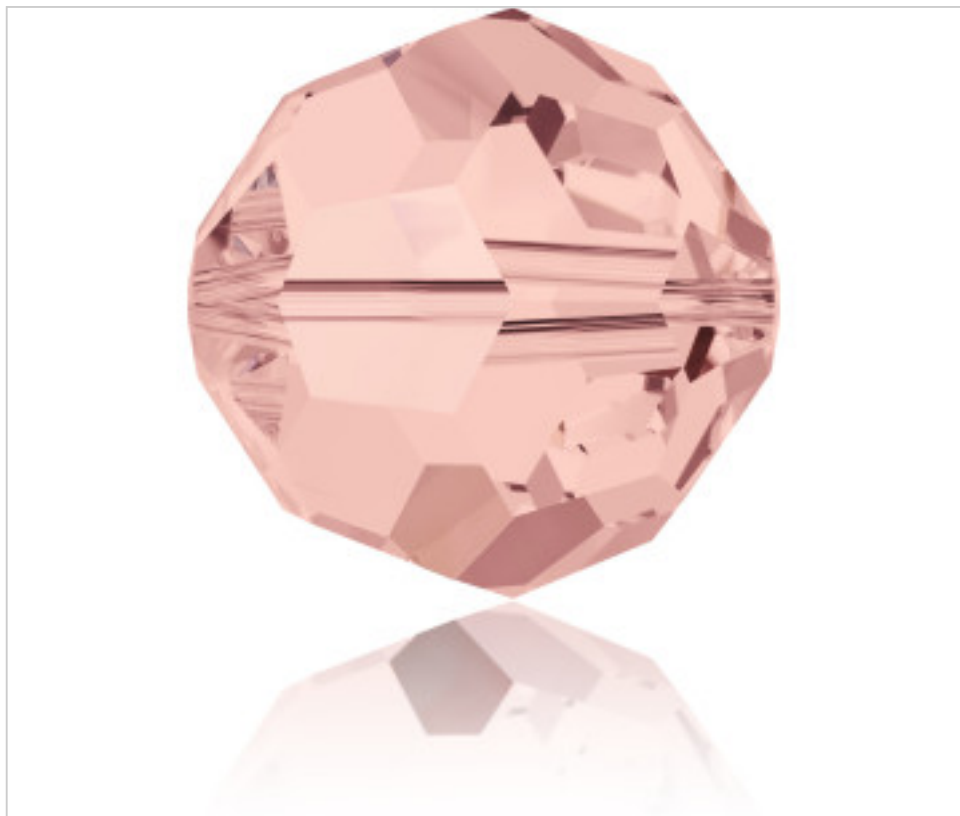

SWAROVSKI CRYSTAL > Swarovski Elements Fashion > Beads
5000 Classic Bead

PB5000.008.257 - 5130894

5000 8mm Blush Rose (257)

November 21st, 2024, 18:38

DESCRIPTION

Faceted Ball -pasante). Drill 1.30mm (+/- 0.1mm)

PRICE

	Lot	P.V.P. excluding VAT
Pedido mínimo	288	0,4883€

Continued on next page >>

SWAROVSKI CRYSTAL > Swarovski Elements Fashion > Beads
5000 Classic Bead

PB5000.008.257 - 5130894

5000 8mm Blush Rose (257)

 [5000 8mm Blush Rose \(257 \)](#)