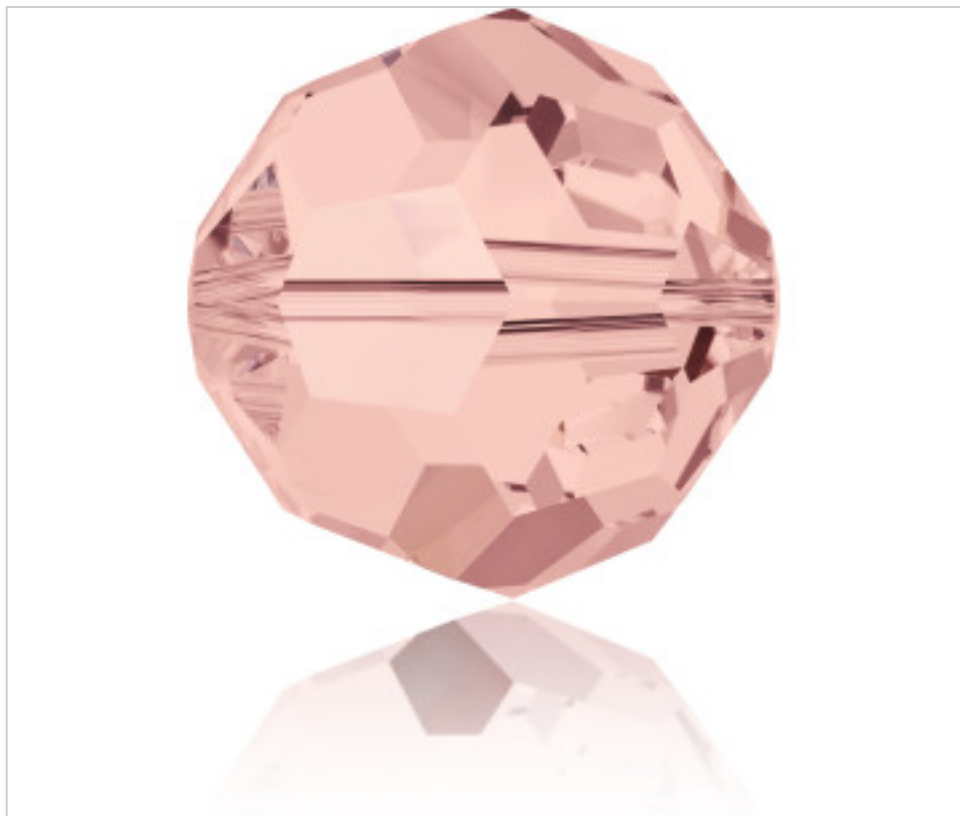

SWAROVSKI CRYSTAL > Swarovski Elements Fashion > Beads
5000 Classic Bead

PB5000.008.257 - 5130894

5000 8mm Blush Rose (257)

April 06th, 2025, 04:29

DESCRIPTION

Faceted Ball -pasante). Drill 1.30mm (+/- 0.1mm)

PRICE

	Lot	P.V.P. excluding VAT
Pedido mínimo	288	0,5039€

Continued on next page >>

SWAROVSKI CRYSTAL > Swarovski Elements Fashion > Beads
5000 Classic Bead

PB5000.008.257 - 5130894

5000 8mm Blush Rose (257)

[5000 8mm Blush Rose \(257 \)](#)