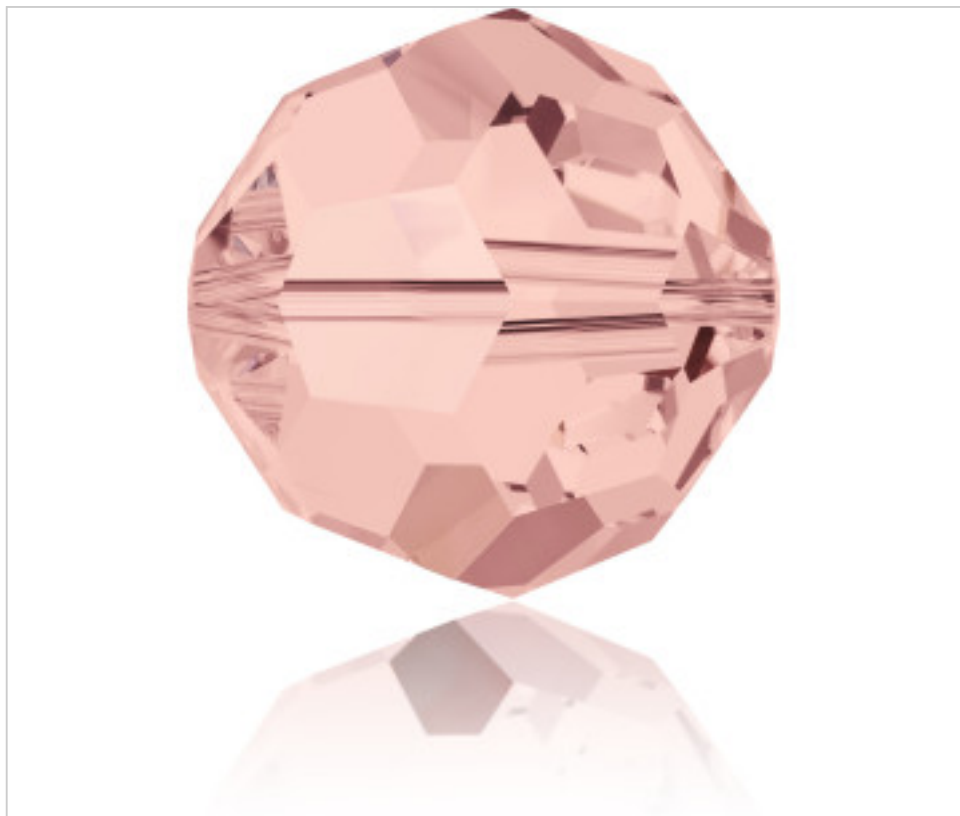

SWAROVSKI CRYSTAL > Swarovski Elements Fashion > Beads
5000 Classic Bead

PB5000.008.257 - 5130894

5000 8mm Blush Rose (257)

February 23rd, 2025, 04:59

DESCRIPTION

Faceted Ball -pasante). Drill 1.30mm (+/- 0.1mm)

PRICE

	Lot	P.V.P. excluding VAT
Pedido mínimo	288	0,5039€

Continued on next page >>

SWAROVSKI CRYSTAL > Swarovski Elements Fashion > Beads
5000 Classic Bead

PB5000.008.257 - 5130894

5000 8mm Blush Rose (257)

[5000 8mm Blush Rose \(257 \)](#)