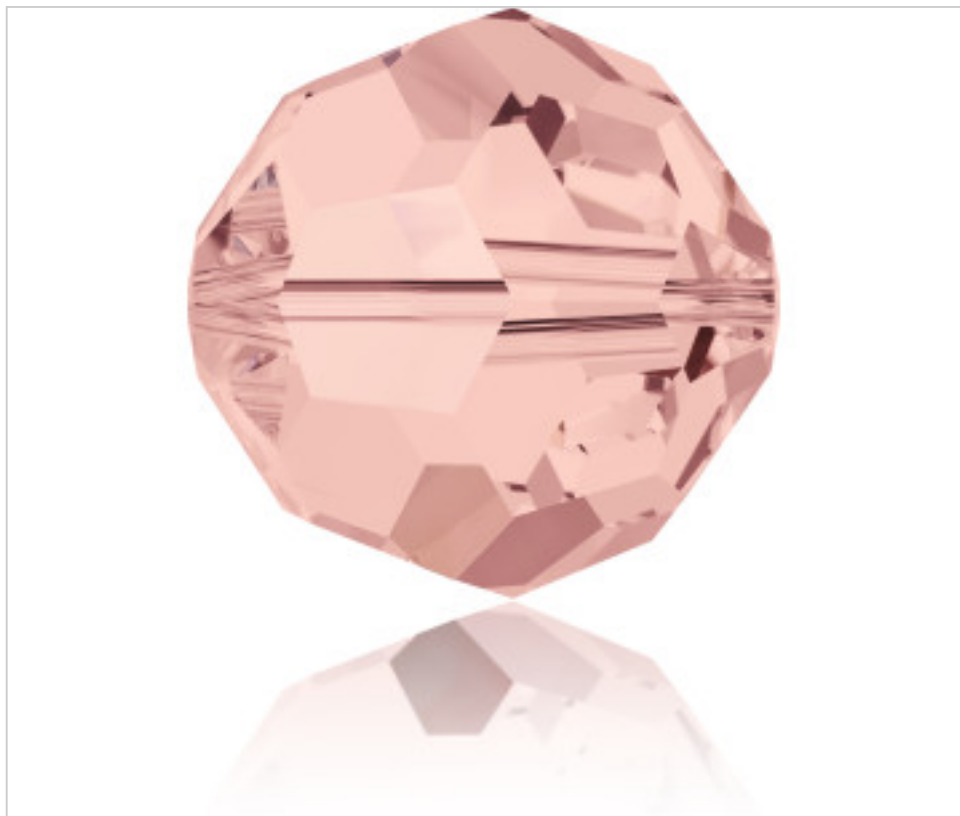

SWAROVSKI CRYSTAL > Swarovski Elements Fashion > Beads
5000 Classic Bead

PB5000.008.257 - 5130894

5000 8mm Blush Rose (257)

January 22nd, 2025, 12:13

DESCRIPTION

Faceted Ball -pasante). Drill 1.30mm (+/- 0.1mm)

PRICE

	Lot	P.V.P. excluding VAT
Pedido mínimo	288	0,5039€

Continued on next page >>

SWAROVSKI CRYSTAL > Swarovski Elements Fashion > Beads
5000 Classic Bead

PB5000.008.257 - 5130894

5000 8mm Blush Rose (257)

[5000 8mm Blush Rose \(257 \)](#)