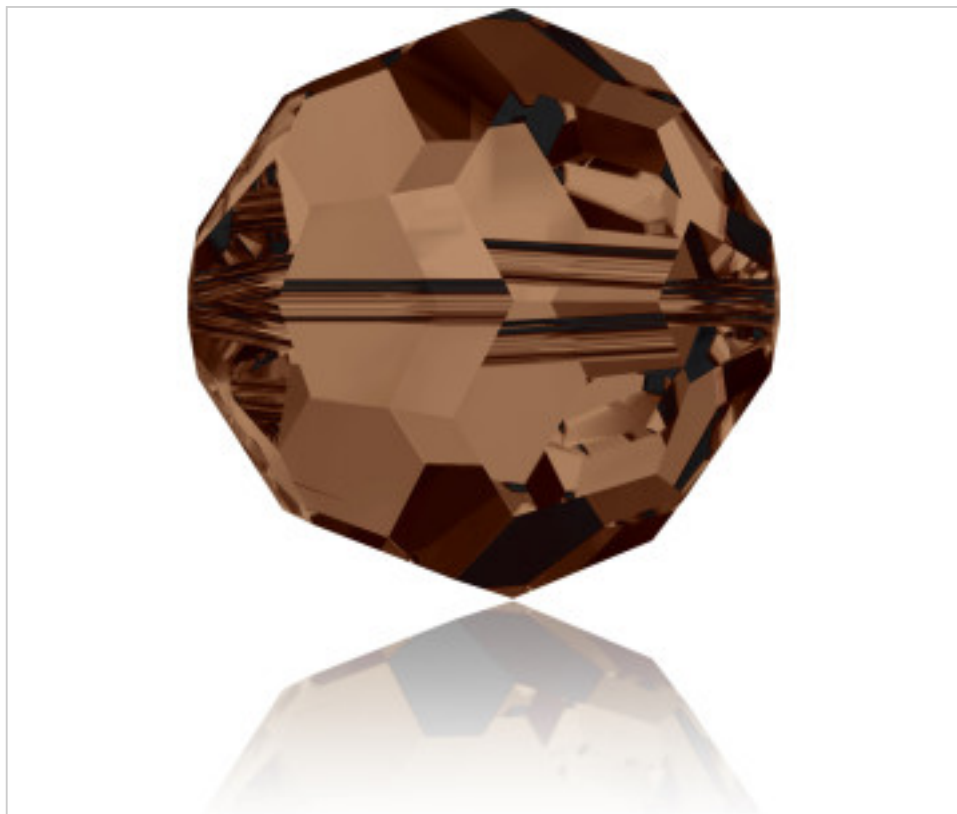

SWAROVSKI CRYSTAL > Swarovski Elements Fashion > Beads
5000 Classic Bead

PB5000.008.220 - 25803

5000 8mm Smoked Topaz (220)

January 10th, 2025, 11:15

DESCRIPTION

Faceted Ball -pasante). Drill 1.30mm (+/- 0.1mm)

PRICE

	Lot	P.V.P. excluding VAT
Pedido mínimo	288	0,5039€

Continued on next page >>

SWAROVSKI CRYSTAL > Swarovski Elements Fashion > Beads
5000 Classic Bead

PB5000.008.220 - 25803

5000 8mm Smoked Topaz (220)