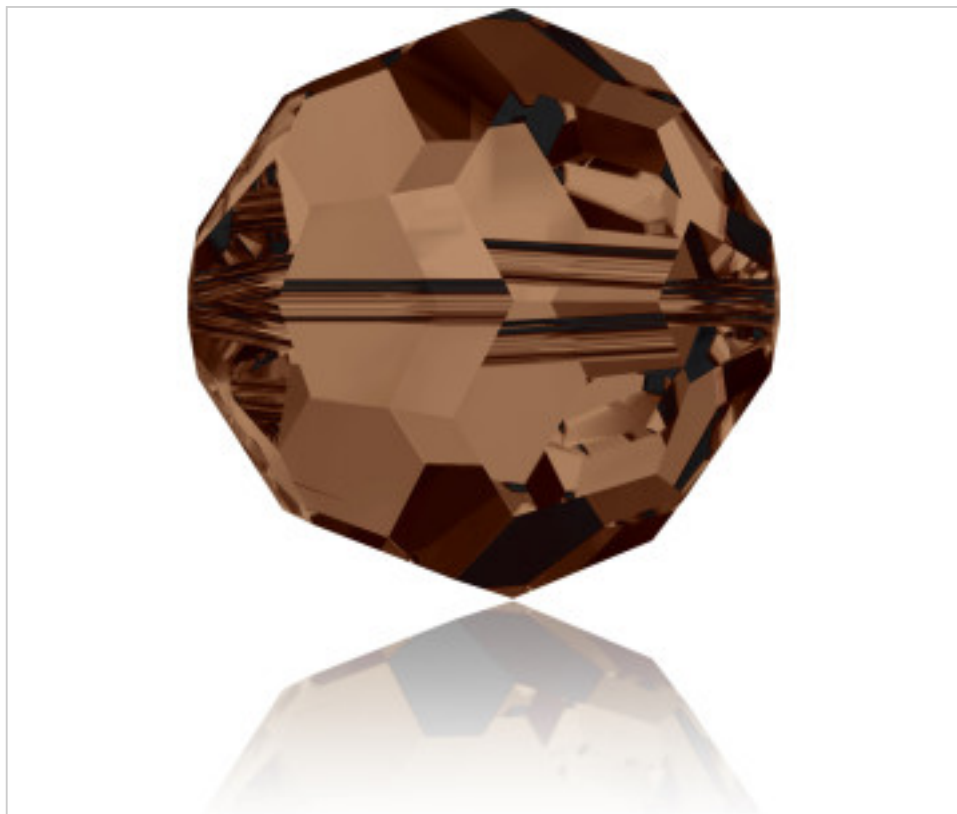

SWAROVSKI CRYSTAL > Swarovski Elements Fashion > Beads
5000 Classic Bead

PB5000.008.220 - 25803

5000 8mm Smoked Topaz (220)

August 24th, 2024, 14:11

DESCRIPTION

Faceted Ball -pasante). Drill 1.30mm (+/- 0.1mm)

PRICE

	Lot	P.V.P. excluding VAT
Pedido mínimo	288	0,4883€

Continued on next page >>

SWAROVSKI CRYSTAL > Swarovski Elements Fashion > Beads
5000 Classic Bead

PB5000.008.220 - 25803

5000 8mm Smoked Topaz (220)