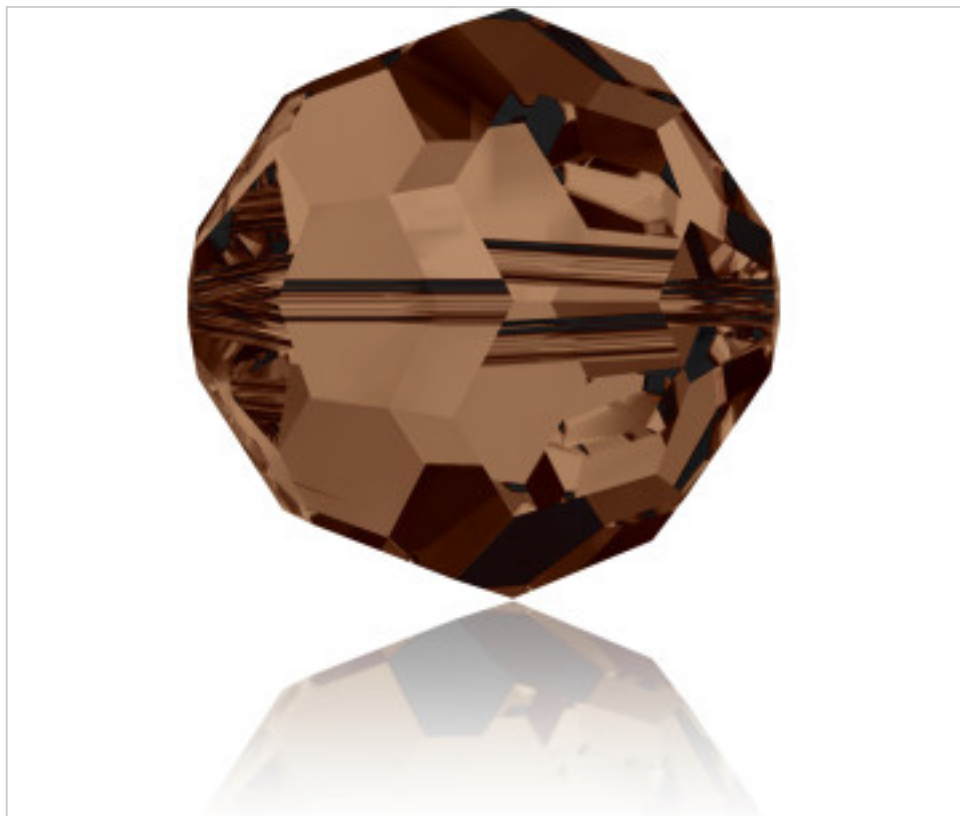

SWAROVSKI CRYSTAL > Swarovski Elements Fashion > Beads
5000 Classic Bead

PB5000.008.220 - 25803

5000 8mm Smoked Topaz (220)

November 24th, 2024, 04:20

DESCRIPTION

Faceted Ball -pasante). Drill 1.30mm (+/- 0.1mm)

PRICE

	Lot	P.V.P. excluding VAT
Pedido mínimo	288	0,4883€

Continued on next page >>

SWAROVSKI CRYSTAL > Swarovski Elements Fashion > Beads
5000 Classic Bead

PB5000.008.220 - 25803

5000 8mm Smoked Topaz (220)