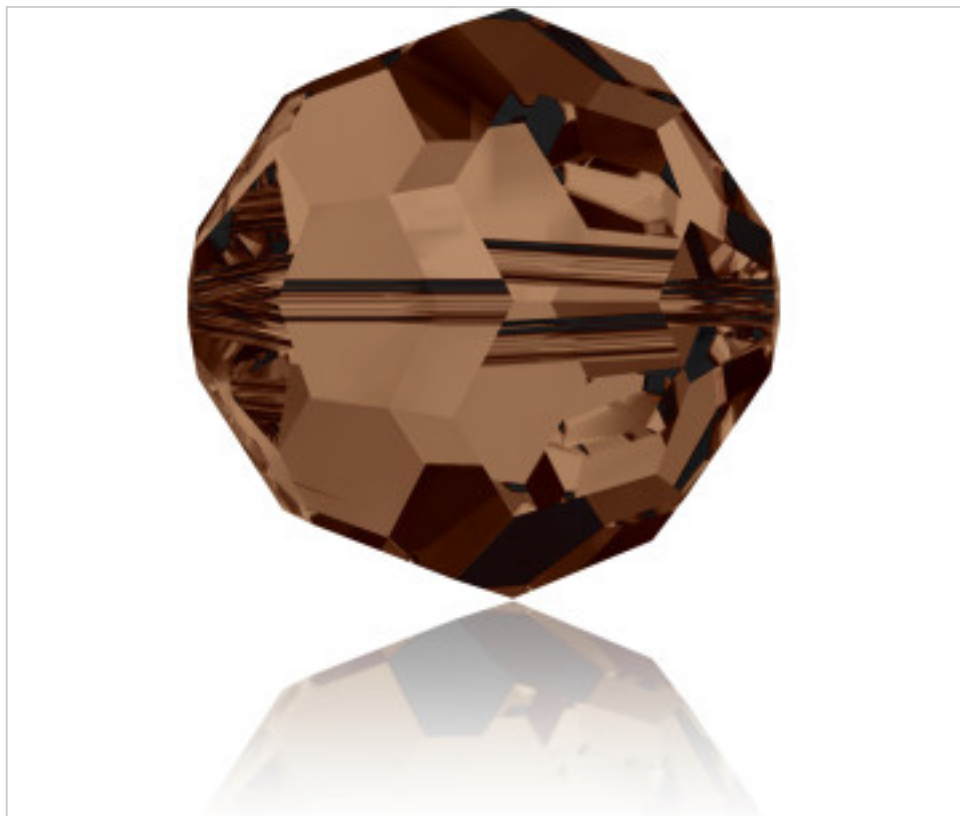

SWAROVSKI CRYSTAL > Swarovski Elements Fashion > Beads
5000 Classic Bead

PB5000.008.220 - 25803

5000 8mm Smoked Topaz (220)

April 06th, 2025, 05:43

DESCRIPTION

Faceted Ball -pasante). Drill 1.30mm (+/- 0.1mm)

PRICE

	Lot	P.V.P. excluding VAT
Pedido mínimo	288	0,5039€

Continued on next page >>

SWAROVSKI CRYSTAL > Swarovski Elements Fashion > Beads
5000 Classic Bead

PB5000.008.220 - 25803

5000 8mm Smoked Topaz (220)