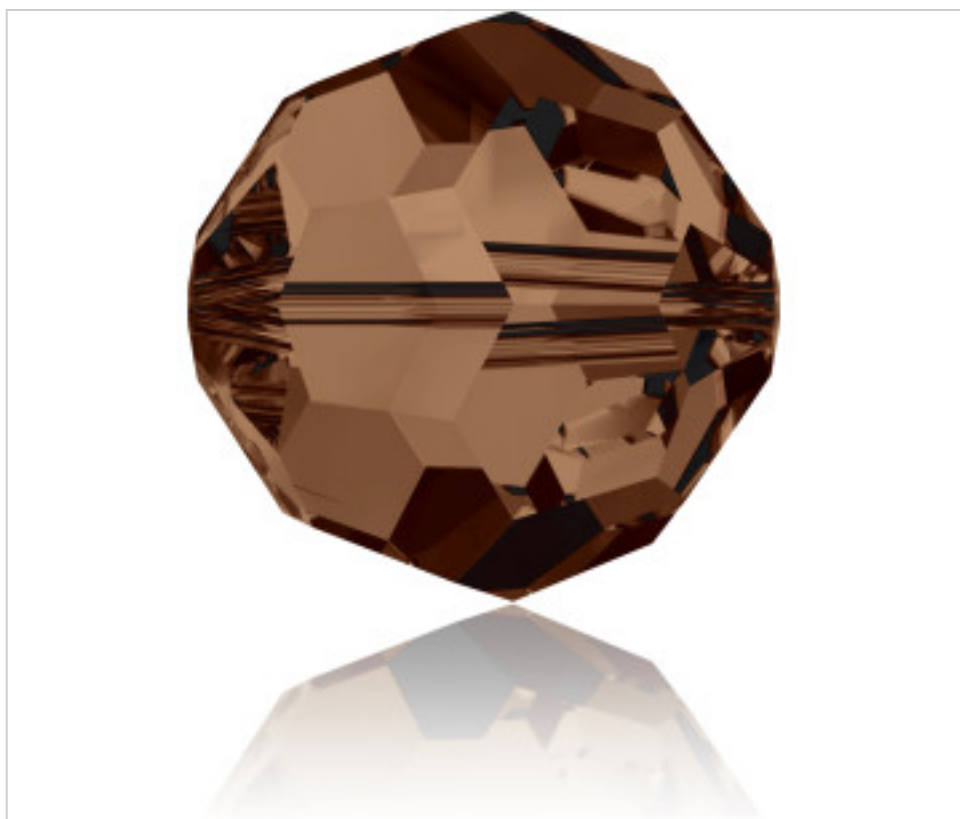

SWAROVSKI CRYSTAL > Swarovski Elements Fashion > Beads  
5000 Classic Bead

**PB5000.008.220 - 25803**

**5000 8mm Smoked Topaz (220 )**

February 23rd, 2025, 05:07

## DESCRIPTION

Faceted Ball -pasante). Drill 1.30mm (+/- 0.1mm)

## PRICE

	Lot	P.V.P. excluding VAT
Pedido mínimo	288	0,5039€

Continued on next page >>

SWAROVSKI CRYSTAL > Swarovski Elements Fashion > Beads  
5000 Classic Bead

**PB5000.008.220 - 25803**

**5000 8mm Smoked Topaz (220 )**

## OTHER FEATURES

---

Size: 8 mm

Colour: Smoked Topaz