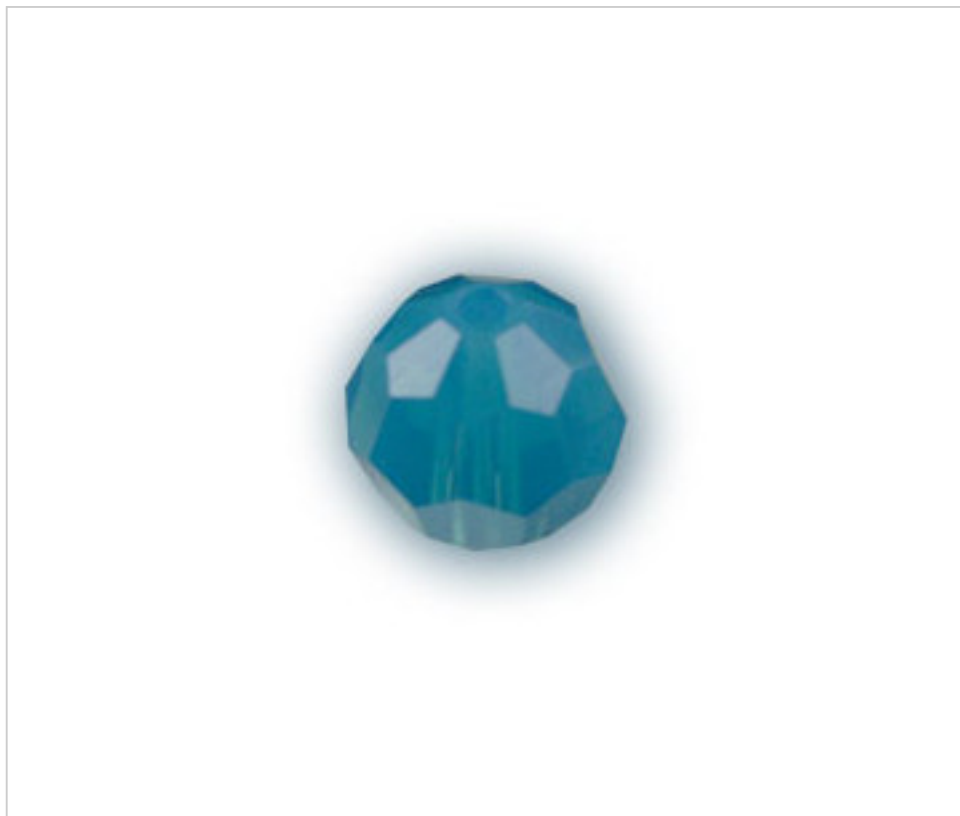

SWAROVSKI CRYSTAL > Swarovski Elements Fashion > Beads
5000 Classic Bead

PB5000.008.394

5000 Caribbean Blue Opal 8mm (394)

November 21st, 2024, 18:39

DESCRIPTION

Faceted Ball -pasante). Drill 1.30mm (+/- 0.1mm)

PRICE

	Lot	P.V.P. excluding VAT
Pedido mínimo	288	0,4779€

Continued on next page >>

SWAROVSKI CRYSTAL > Swarovski Elements Fashion > Beads
5000 Classic Bead

PB5000.008.394

5000 Caribbean Blue Opal 8mm (394)