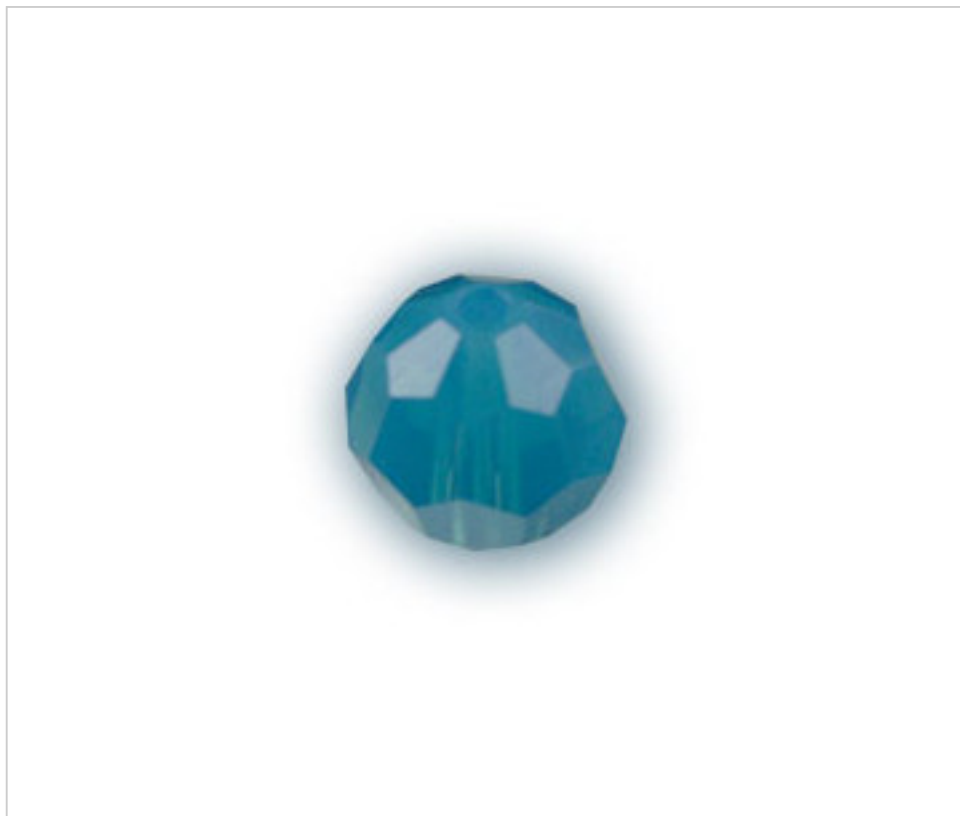

SWAROVSKI CRYSTAL > Swarovski Elements Fashion > Beads
5000 Classic Bead

PB5000.008.394

5000 Caribbean Blue Opal 8mm (394)

April 06th, 2025, 04:28

DESCRIPTION

Faceted Ball -pasante). Drill 1.30mm (+/- 0.1mm)

PRICE

	Lot	P.V.P. excluding VAT
Pedido mínimo	288	0,4922€

Continued on next page >>

SWAROVSKI CRYSTAL > Swarovski Elements Fashion > Beads
5000 Classic Bead

PB5000.008.394

5000 Caribbean Blue Opal 8mm (394)