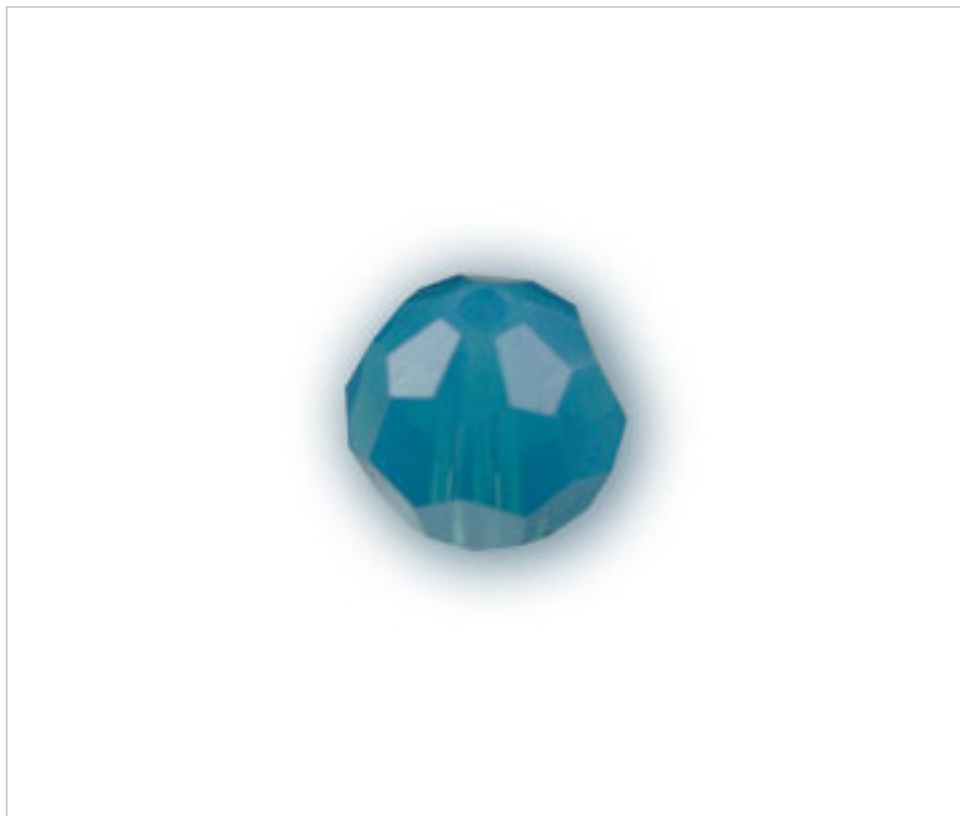

SWAROVSKI CRYSTAL > Swarovski Elements Fashion > Beads
5000 Classic Bead

PB5000.008.394

5000 Caribbean Blue Opal 8mm (394)

August 24th, 2024, 14:17

DESCRIPTION

Faceted Ball -pasante). Drill 1.30mm (+/- 0.1mm)

PRICE

	Lot	P.V.P. excluding VAT
Pedido mínimo	288	0,4779€

Continued on next page >>

SWAROVSKI CRYSTAL > Swarovski Elements Fashion > Beads
5000 Classic Bead

PB5000.008.394

5000 Caribbean Blue Opal 8mm (394)