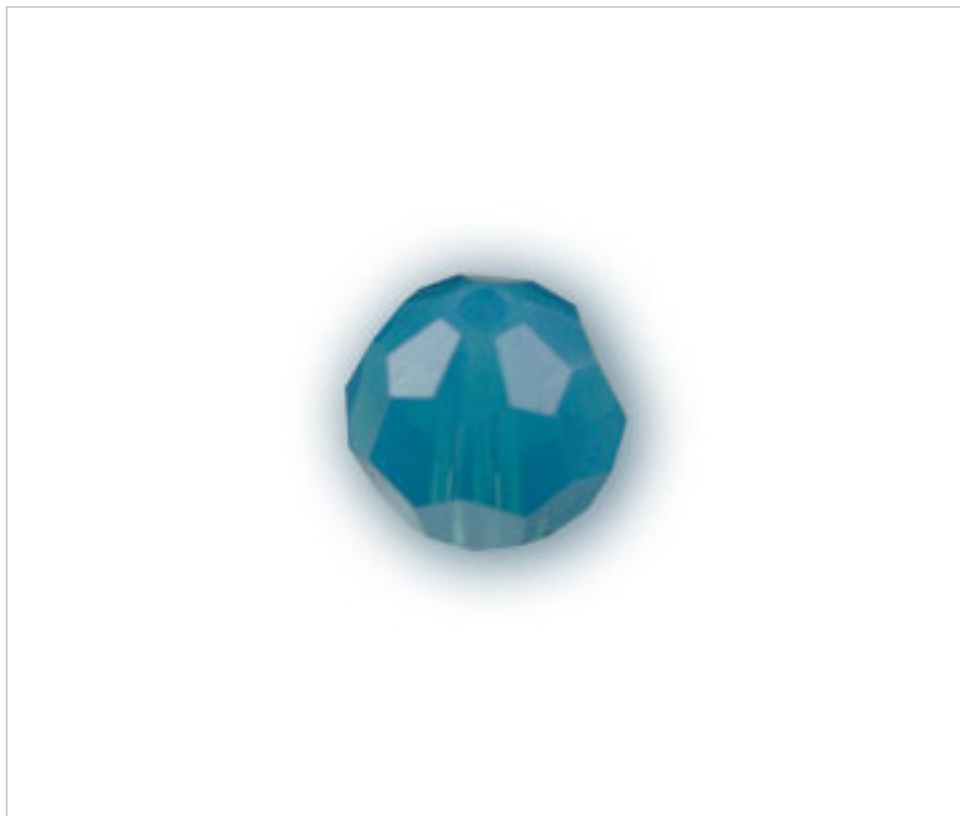

SWAROVSKI CRYSTAL > Swarovski Elements Fashion > Beads
5000 Classic Bead

PB5000.008.394

5000 Caribbean Blue Opal 8mm (394)

January 22nd, 2025, 11:06

DESCRIPTION

Faceted Ball -pasante). Drill 1.30mm (+/- 0.1mm)

PRICE

	Lot	P.V.P. excluding VAT
Pedido mínimo	288	0,4922€

Continued on next page >>

SWAROVSKI CRYSTAL > Swarovski Elements Fashion > Beads
5000 Classic Bead

PB5000.008.394

5000 Caribbean Blue Opal 8mm (394)