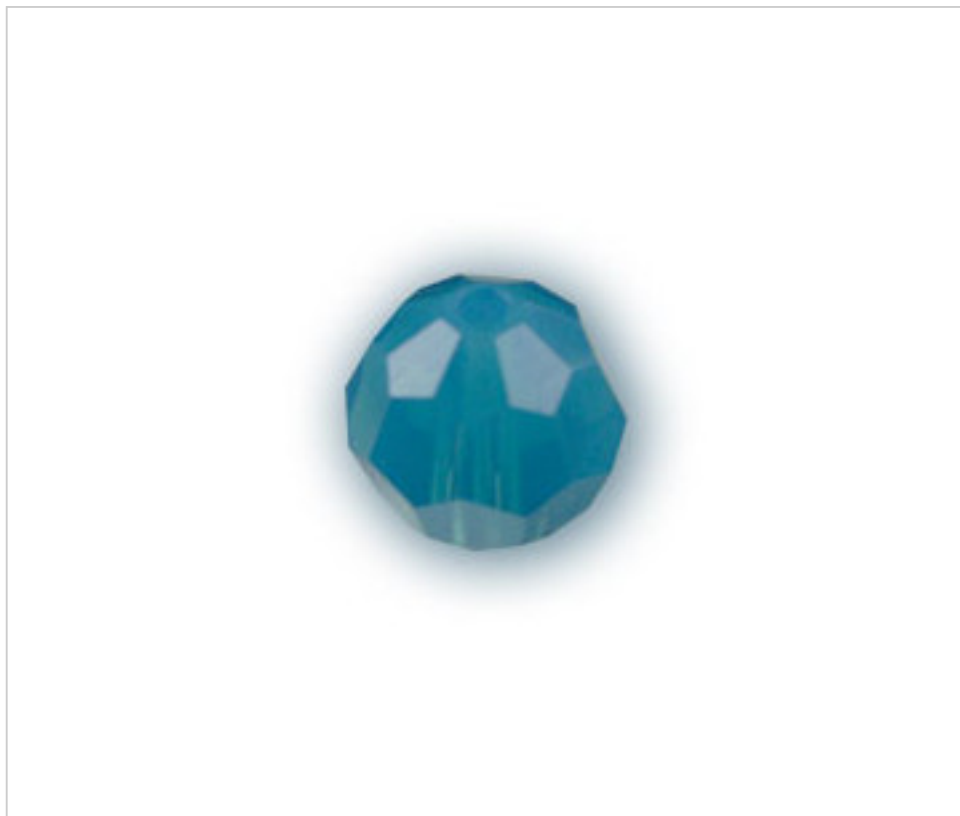

SWAROVSKI CRYSTAL > Swarovski Elements Fashion > Beads
5000 Classic Bead

PB5000.008.394

5000 Caribbean Blue Opal 8mm (394)

December 22nd, 2024, 09:12

DESCRIPTION

Faceted Ball -pasante). Drill 1.30mm (+/- 0.1mm)

PRICE

	Lot	P.V.P. excluding VAT
Pedido mínimo	288	0,4779€

Continued on next page >>

SWAROVSKI CRYSTAL > Swarovski Elements Fashion > Beads
5000 Classic Bead

PB5000.008.394

5000 Caribbean Blue Opal 8mm (394)