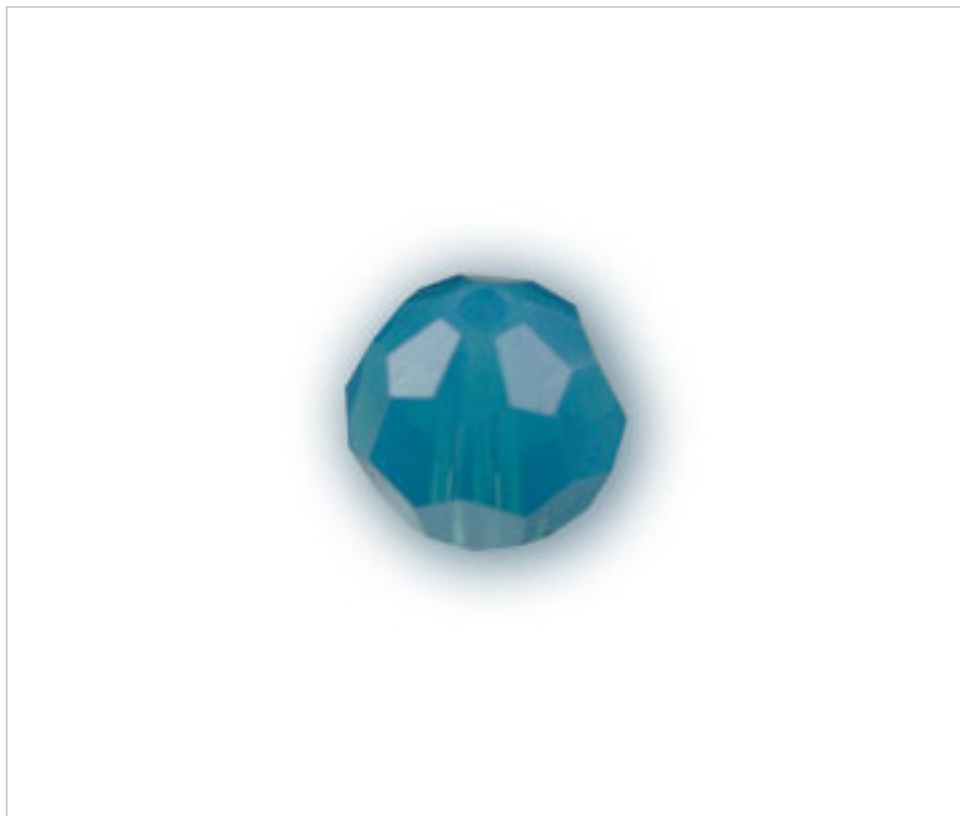

SWAROVSKI CRYSTAL > Swarovski Elements Fashion > Beads  
5000 Classic Bead

**PB5000.008.394**

**5000 Caribbean Blue Opal 8mm (394)**

February 22nd, 2025, 21:45

## DESCRIPTION

Faceted Ball -pasante). Drill 1.30mm (+/- 0.1mm)

**PB5000.008.394**

**5000 Caribbean Blue Opal 8mm (394)**

## DOCUMENTS

---

 [Hand](#)

 [Sewing](#)

 [5000 Caribbean Blue Opal 8mm \(394\)](#)