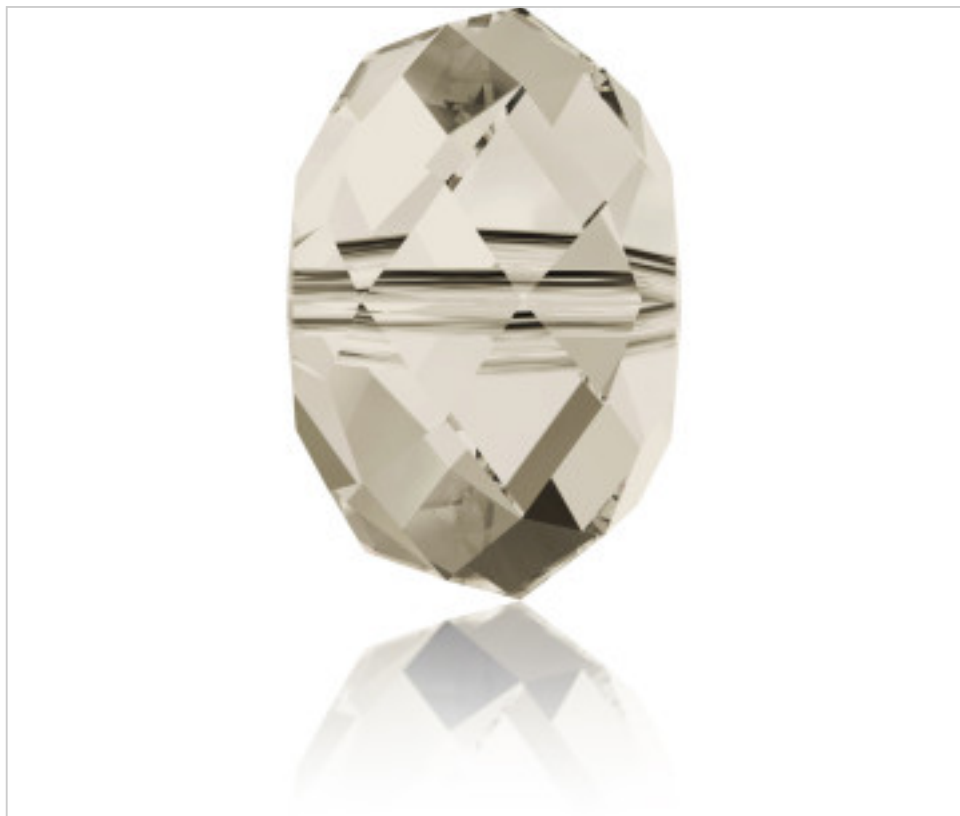

SWAROVSKI CRYSTAL > Swarovski Elements Fashion > Beads  
5040 Briolette Bead

**PB5040.012.001B - 877289**

**5040 12mm Crystal Silver Shade(001 SSHA)**

November 03rd, 2024, 12:01

## DESCRIPTION

Briolette intern Drill 1.70mm (+/- 0.15mm).

## PRICE

	Lot	P.V.P. excluding VAT
Pedido mínimo	144	1,20€

Continued on next page >>

SWAROVSKI CRYSTAL > Swarovski Elements Fashion > Beads  
5040 Briolette Bead

**PB5040.012.001B - 877289**

**5040 12mm Crystal Silver Shade(001 SSHA)**

## OTHER FEATURES

---

Size: 12 mm

Colour: Crystal

Color effect: Silver Shade