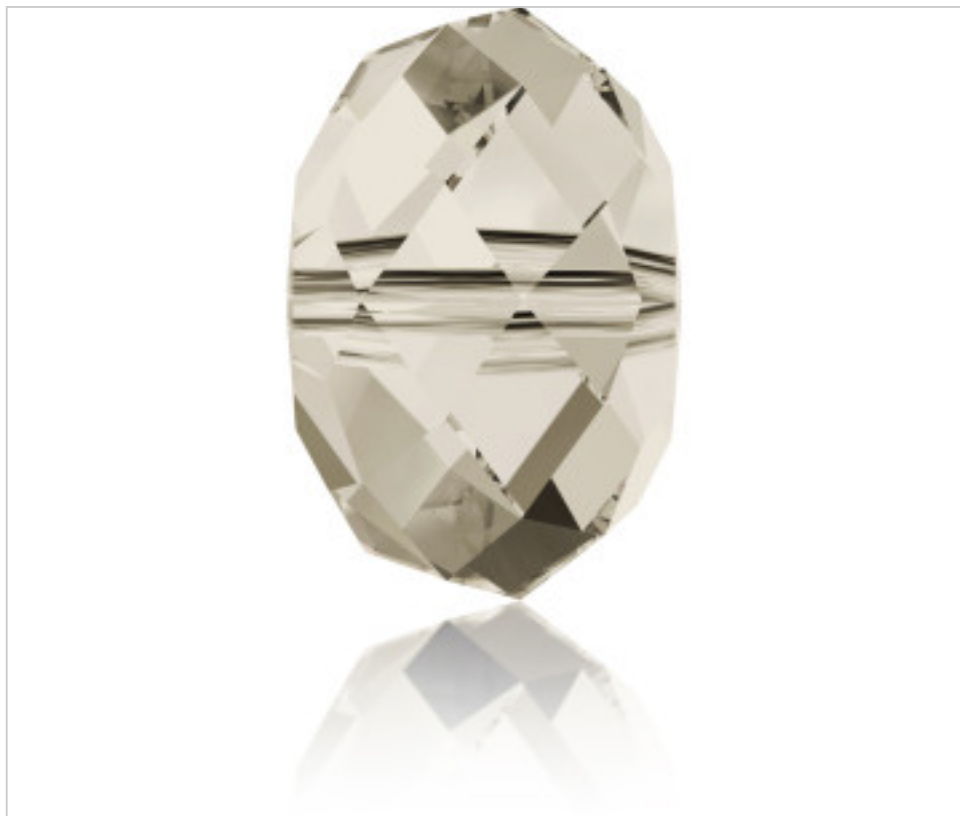

SWAROVSKI CRYSTAL > Swarovski Elements Fashion > Beads  
5040 Briolette Bead

**PB5040.012.001B - 877289**

**5040 12mm Crystal Silver Shade(001 SSHA)**

April 05th, 2025, 00:26

## DESCRIPTION

Briolette intern Drill 1.70mm (+/- 0.15mm).

## PRICE

	Lot	P.V.P. excluding VAT
Pedido mínimo	144	1,24€

Continued on next page >>

SWAROVSKI CRYSTAL > Swarovski Elements Fashion > Beads  
5040 Briolette Bead

**PB5040.012.001B - 877289**

**5040 12mm Crystal Silver Shade(001 SSHA)**

## OTHER FEATURES

---

Size: 12 mm

Colour: Crystal

Color effect: Silver Shade