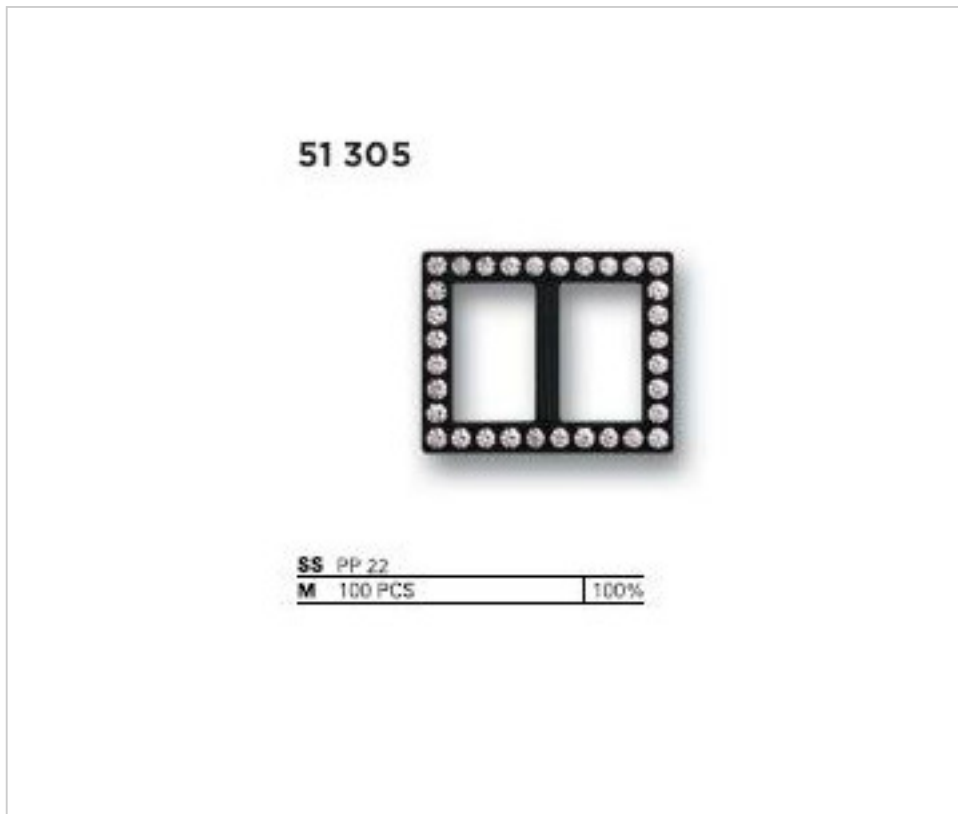

SWAROVSKI CRYSTAL > Swarovski Elements Fashion > Plastic Trimming
Plastic Trimmings

PL51305.082.001

51 305 Cs(082) Crystal (001)

April 05th, 2025, 05:14

DESCRIPTION

Plastic Trimming Swarovski 51305. Decorative component- silver-colored plastic buckle with crystal insert in size PP 22 (2.80mm-2.90mm). Crystal

PRICE

	Lot	P.V.P. excluding VAT
Pedido mínimo	100	4,11€

Continued on next page >>

SWAROVSKI CRYSTAL > Swarovski Elements Fashion > Plastic Trimming
Plastic Trimmings

PL51305.082.001

51 305 Cs(082) Crystal (001)

TECHNICAL SPECIFICATIONS

Weight: 2 Grams

Packging: Box 100 Units

DOCUMENTS

 [51 305 Cs\(082\) Crystal \(001\)](#)