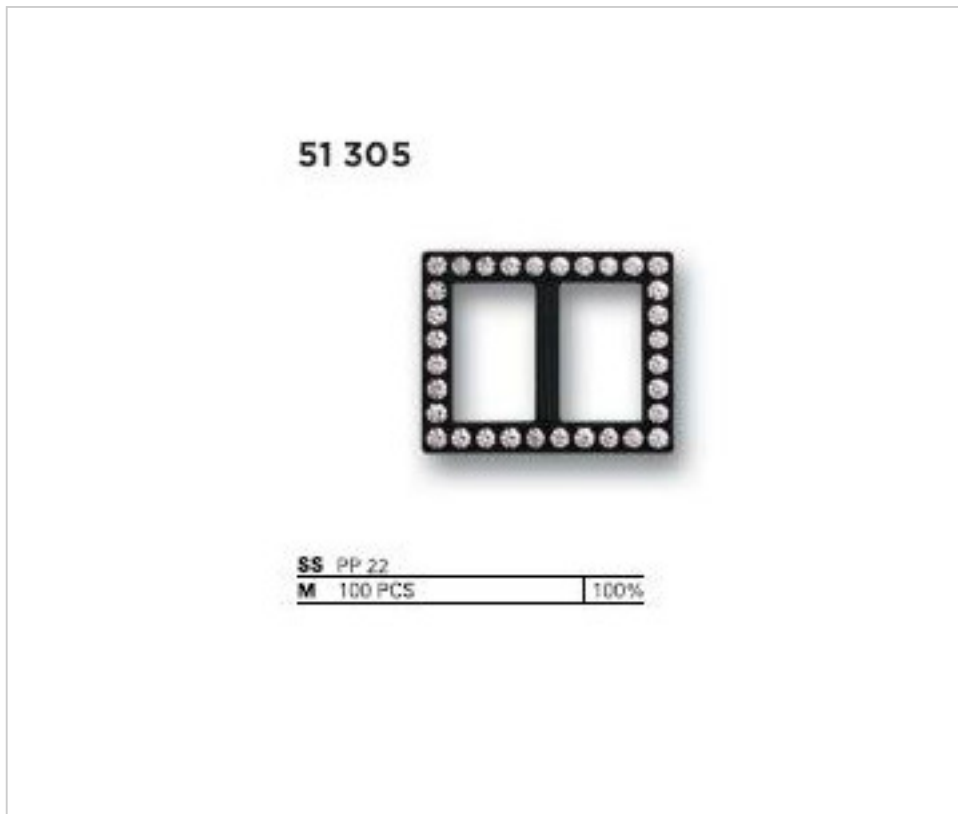

SWAROVSKI CRYSTAL > Swarovski Elements Fashion > Plastic Trimming
Plastic Trimmings

PL51305.082.001

51 305 Cs(082) Crystal (001)

November 04th, 2024, 20:23

DESCRIPTION

Plastic Trimming Swarovski 51305. Decorative component- silver-colored plastic buckle with crystal insert in size PP 22 (2.80mm-2.90mm). Crystal

PRICE

	Lot	P.V.P. excluding VAT
Pedido mínimo	100	3,99€

Continued on next page >>

SWAROVSKI CRYSTAL > Swarovski Elements Fashion > Plastic Trimming
Plastic Trimmings

PL51305.082.001

51 305 Cs(082) Crystal (001)

TECHNICAL SPECIFICATIONS

Weight: 2 Grams

Packging: Box 100 Units

DOCUMENTS

 [51 305 Cs\(082\) Crystal \(001\)](#)