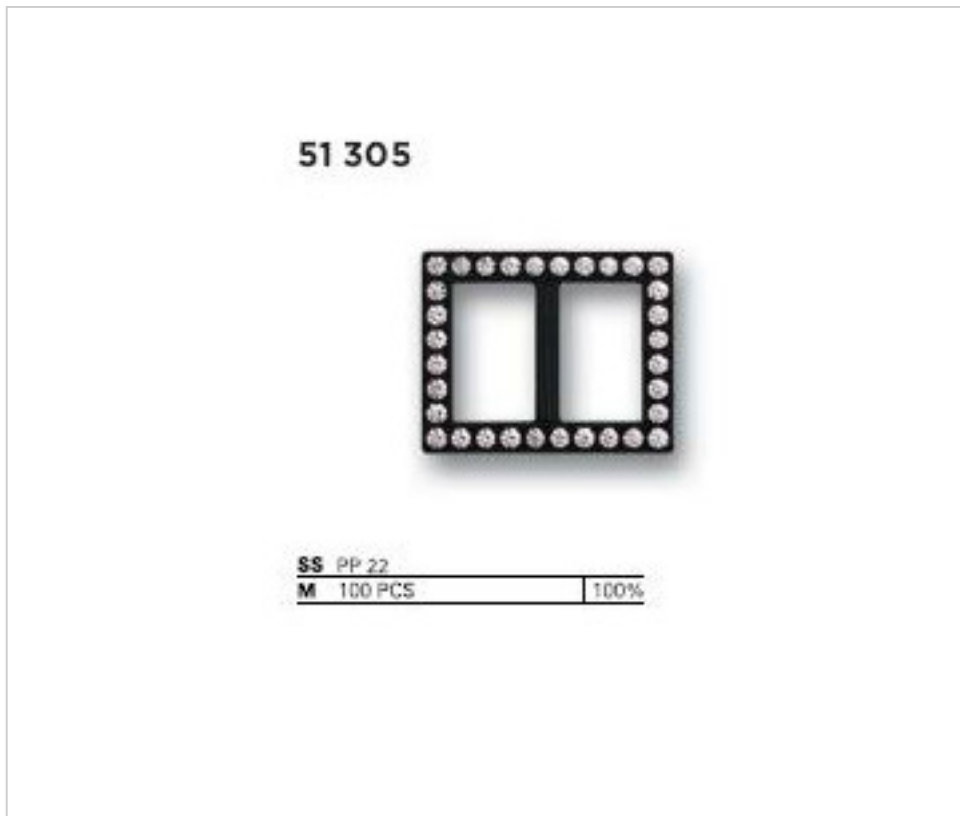

SWAROVSKI CRYSTAL > Swarovski Elements Fashion > Plastic Trimming
Plastic Trimmings

PL51305.082.001

51 305 Cs(082) Crystal (001)

November 21st, 2024, 14:25

DESCRIPTION

Plastic Trimming Swarovski 51305. Decorative component- silver-colored plastic buckle with crystal insert in size PP 22 (2.80mm-2.90mm). Crystal

PRICE

	Lot	P.V.P. excluding VAT
Pedido mínimo	100	3,99€

Continued on next page >>

SWAROVSKI CRYSTAL > Swarovski Elements Fashion > Plastic Trimming
Plastic Trimmings

PL51305.082.001

51 305 Cs(082) Crystal (001)

TECHNICAL SPECIFICATIONS

Weight: 2 Grams

Packging: Box 100 Units

DOCUMENTS

 [51 305 Cs\(082\) Crystal \(001\)](#)