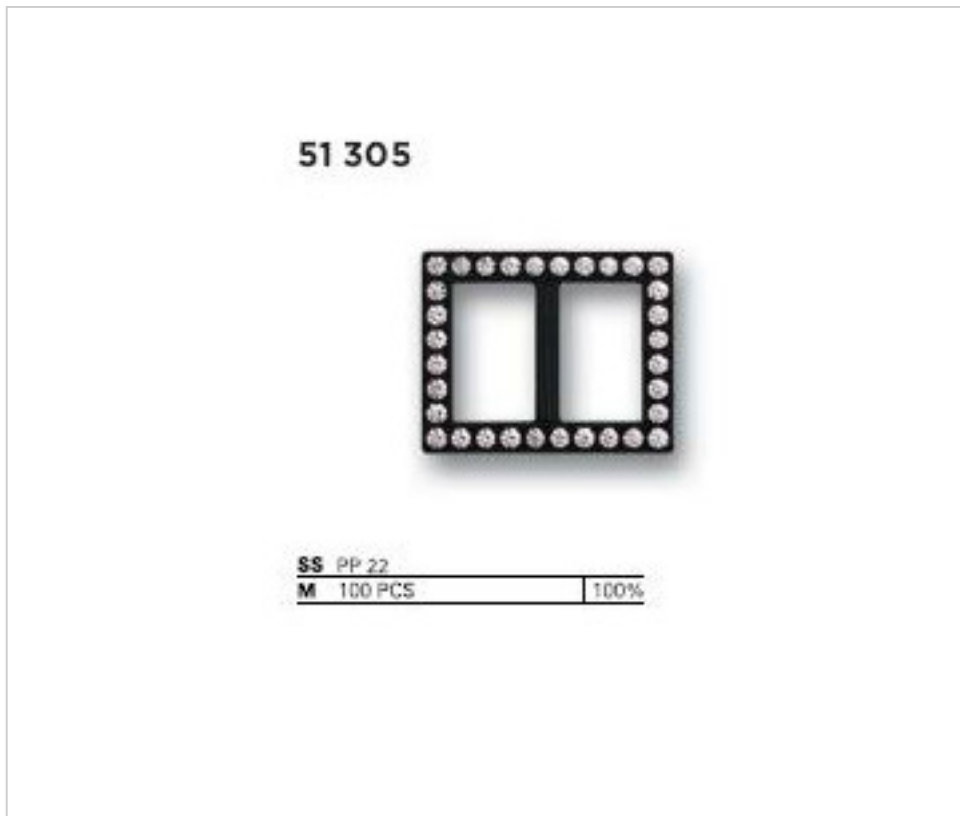

SWAROVSKI CRYSTAL > Swarovski Elements Fashion > Plastic Trimming  
Plastic Trimmings

PL51305.082.001

51 305 Cs(082) Crystal (001)

December 22nd, 2024, 04:17

## DESCRIPTION

Plastic Trimming Swarovski 51305. Decorative component- silver-colored plastic buckle with crystal insert in size PP 22 (2.80mm-2.90mm). Crystal

## PRICE

	Lot	P.V.P. excluding VAT
Pedido mínimo	100	3,99€

Continued on next page >>

SWAROVSKI CRYSTAL > Swarovski Elements Fashion > Plastic Trimming  
Plastic Trimmings

PL51305.082.001

51 305 Cs(082) Crystal (001)