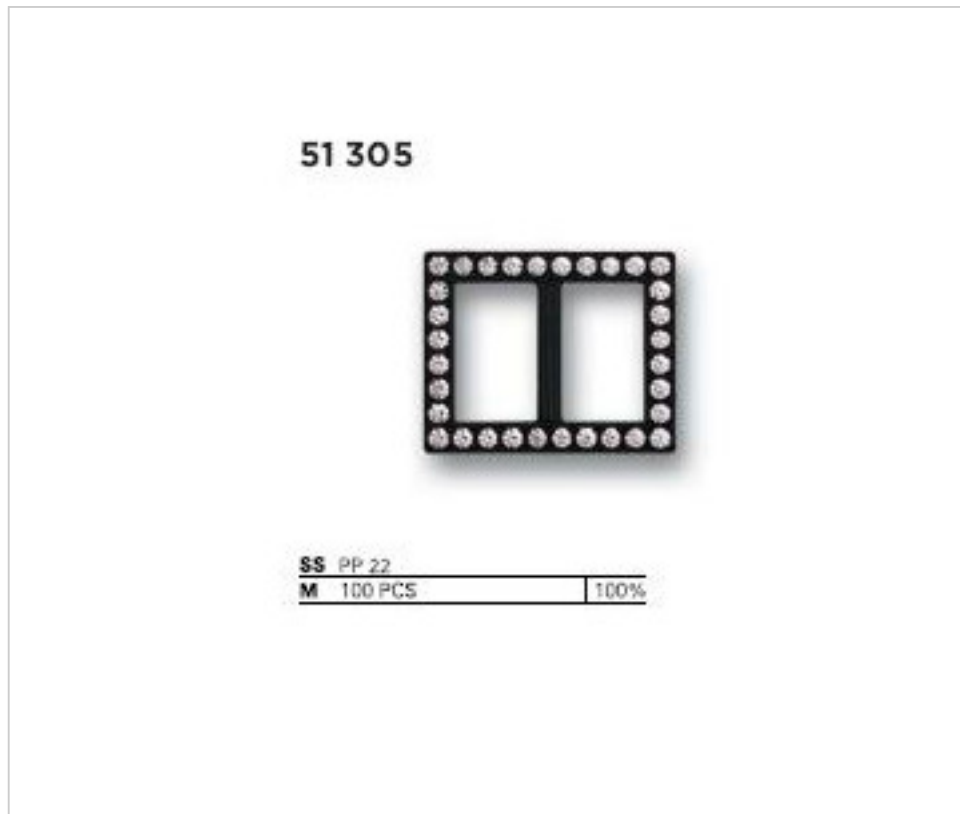

SWAROVSKI CRYSTAL > Swarovski Elements Fashion > Plastic Trimming  
Plastic Trimmings

PL51305.082.001

51 305 Cs(082) Crystal (001)

February 22nd, 2025, 07:32

## DESCRIPTION

Plastic Trimming Swarovski 51305. Decorative component- silver-colored plastic buckle with crystal insert in size PP 22 (2.80mm-2.90mm). Crystal

## PRICE

	Lot	P.V.P. excluding VAT
Pedido mínimo	100	4,11€

Continued on next page >>

SWAROVSKI CRYSTAL > Swarovski Elements Fashion > Plastic Trimming  
Plastic Trimmings

PL51305.082.001

51 305 Cs(082) Crystal (001)