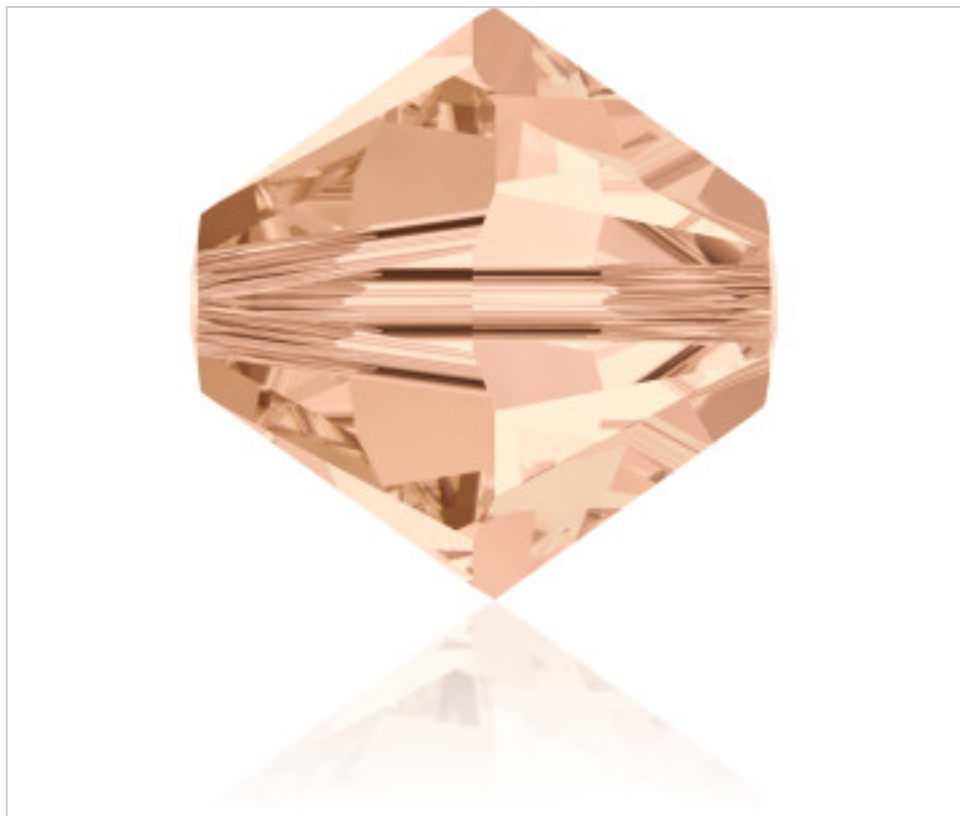

SWAROVSKI CRYSTAL > Swarovski Elements Fashion > Beads  
Bi-Cone Beads 5328

**PB5328.004.362 - 867290**

**5328 4mm Light Peach (362)**

November 21st, 2024, 14:17

## PRICE

|               | Lot  | P.V.P. excluding VAT |
|---------------|------|----------------------|
| Pedido mínimo | 1440 | 0,0820€              |

Continued on next page >>

SWAROVSKI CRYSTAL > Swarovski Elements Fashion > Beads  
Bi-Cone Beads 5328

## **OTHER FEATURES**

---

Size: 4 mm

Colour: Light Peach