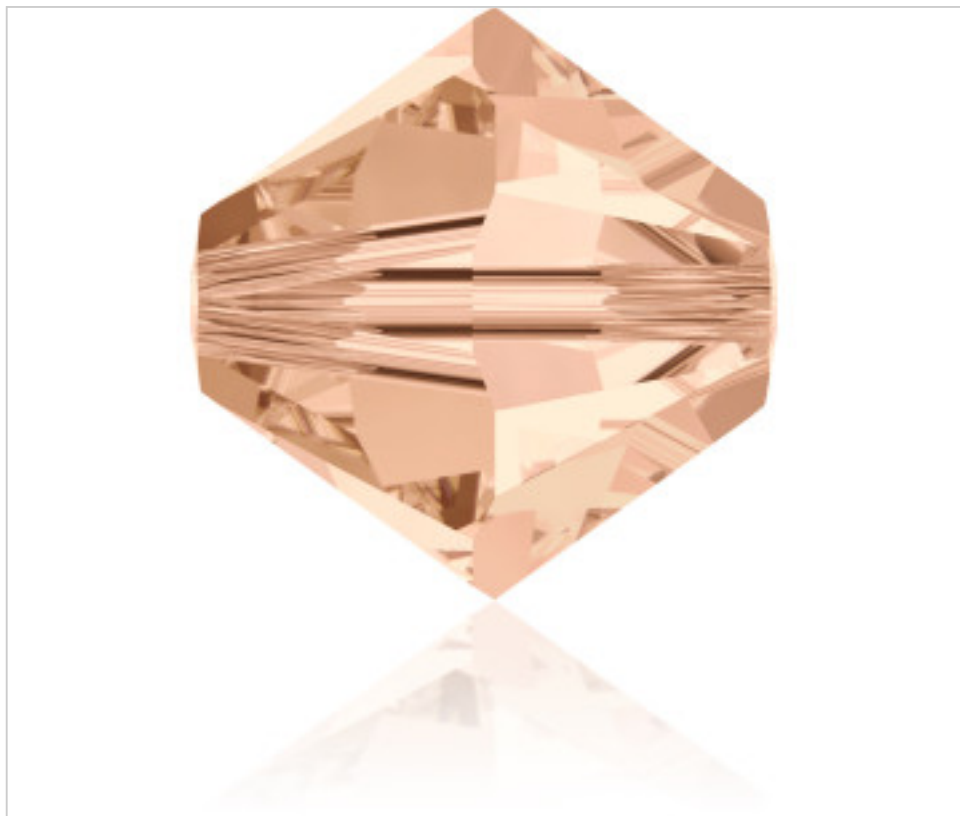

SWAROVSKI CRYSTAL > Swarovski Elements Fashion > Beads
Bi-Cone Beads 5328

PB5328.004.362 - 867290

5328 4mm Light Peach (362)

January 30th, 2025, 17:49

PRICE

	Lot	P.V.P. excluding VAT
Pedido mínimo	1440	0,0846€

Continued on next page >>

SWAROVSKI CRYSTAL > Swarovski Elements Fashion > Beads
Bi-Cone Beads 5328

PB5328.004.362 - 867290

5328 4mm Light Peach (362)

OTHER FEATURES

Size: 4 mm

Colour: Light Peach

DOCUMENTS

[Hand](#)

[Sewing](#)

[5328 4mm Light Peach \(362\)](#)