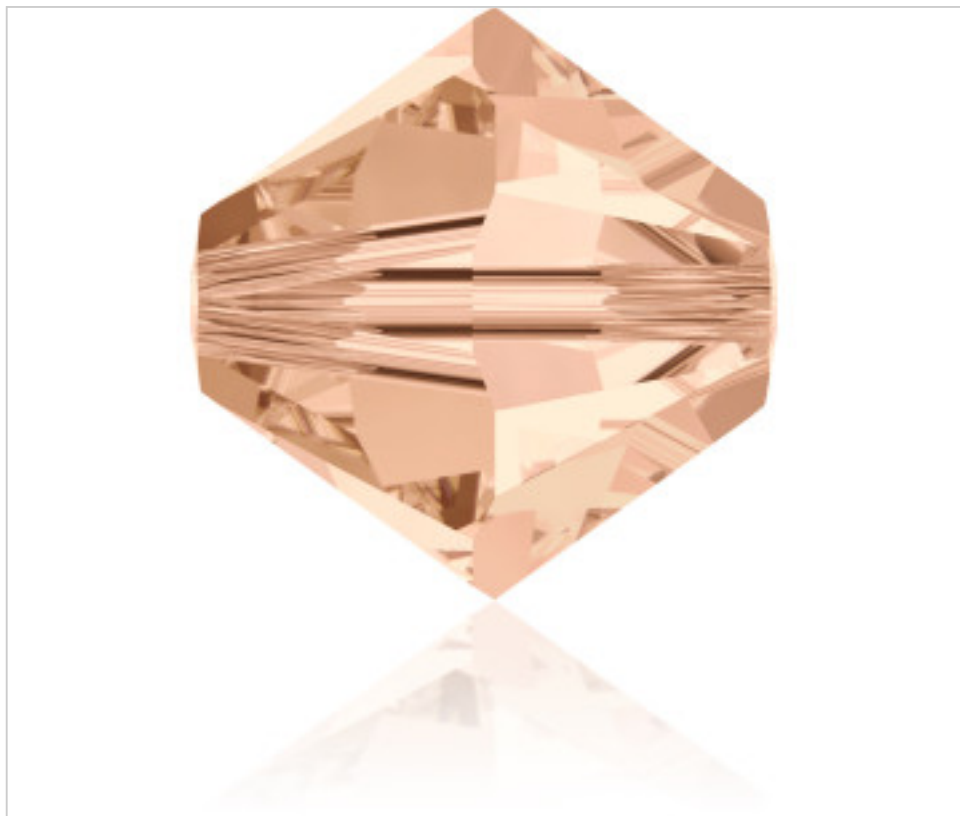

SWAROVSKI CRYSTAL > Swarovski Elements Fashion > Beads
Bi-Cone Beads 5328

PB5328.004.362 - 867290

5328 4mm Light Peach (362)

December 22nd, 2024, 04:29

PRICE

	Lot	P.V.P. excluding VAT
Pedido mínimo	1440	0,0820€

Continued on next page >>

SWAROVSKI CRYSTAL > Swarovski Elements Fashion > Beads
Bi-Cone Beads 5328

PB5328.004.362 - 867290

5328 4mm Light Peach (362)

OTHER FEATURES

Size: 4 mm

Colour: Light Peach

DOCUMENTS

[Hand](#)

[Sewing](#)

[5328 4mm Light Peach \(362\)](#)