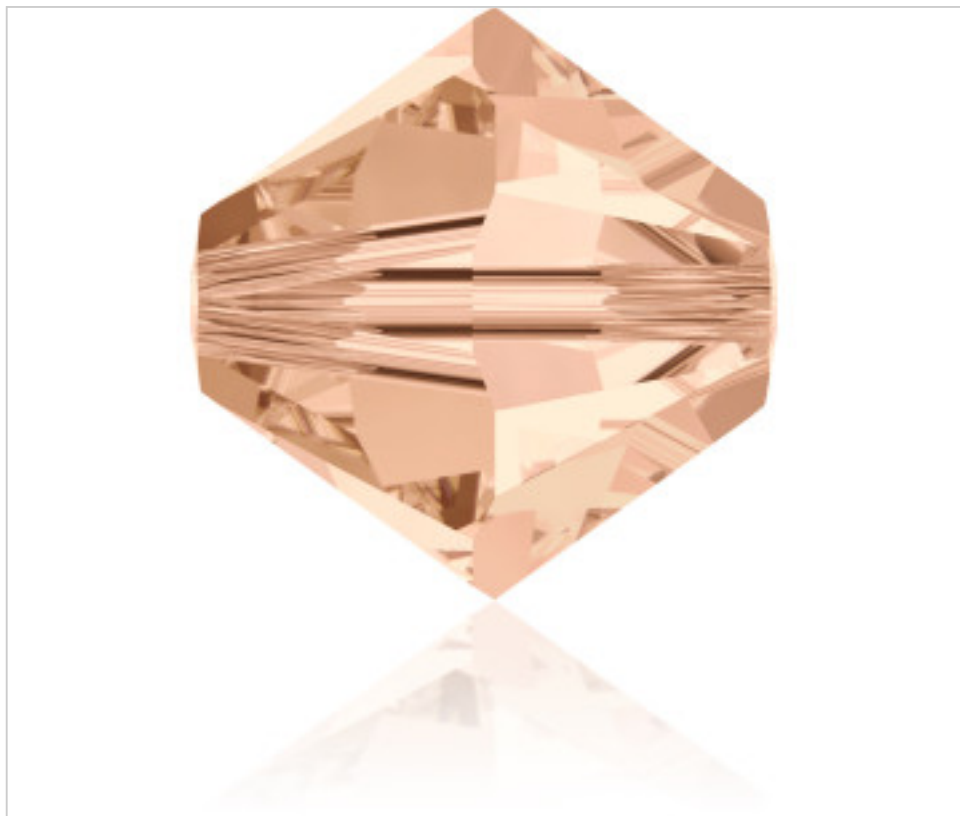

SWAROVSKI CRYSTAL > Swarovski Elements Fashion > Beads  
Bi-Cone Beads 5328

**PB5328.004.362 - 867290**

**5328 4mm Light Peach (362)**

April 05th, 2025, 05:40

## PRICE

	Lot	P.V.P. excluding VAT
Pedido mínimo	1440	0,0846€

Continued on next page >>

SWAROVSKI CRYSTAL > Swarovski Elements Fashion > Beads  
Bi-Cone Beads 5328

**PB5328.004.362 - 867290**

**5328 4mm Light Peach (362)**

## **OTHER FEATURES**

---

Size: 4 mm

Colour: Light Peach