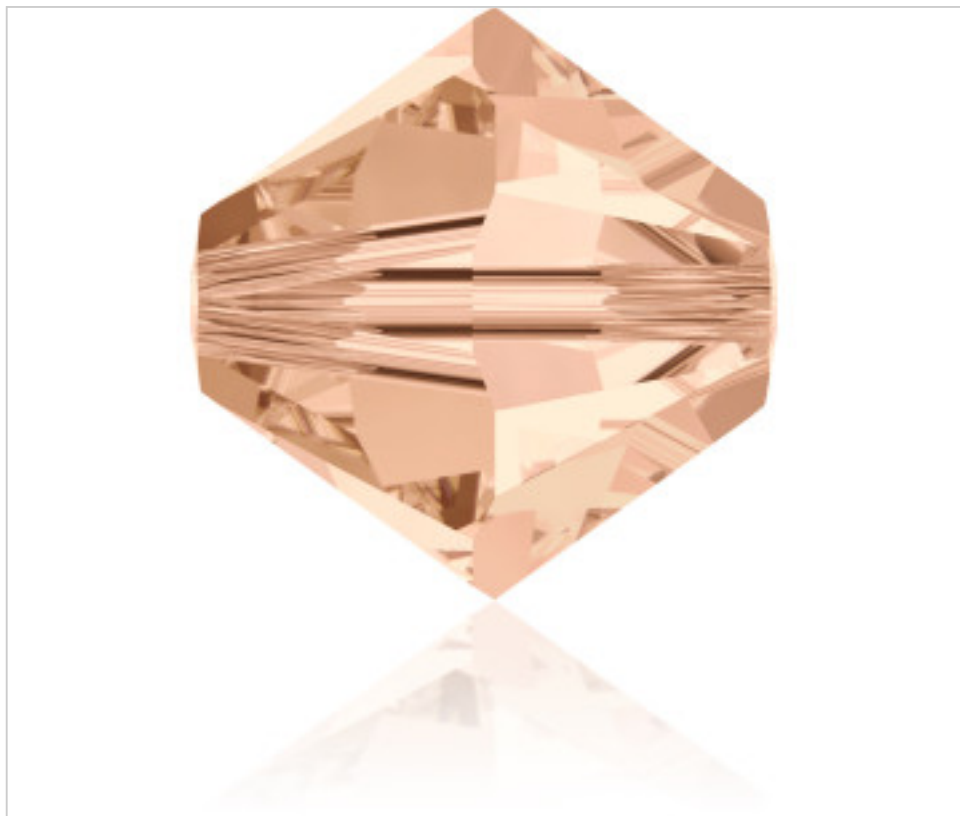

SWAROVSKI CRYSTAL > Swarovski Elements Fashion > Beads  
Bi-Cone Beads 5328

**PB5328.005.362 - 1028685**

**5328 5mm Light Peach (362 )**

December 22nd, 2024, 09:21

## PRICE

	Lot	P.V.P. excluding VAT
Pedido mínimo	720	0,1148€

Continued on next page >>

SWAROVSKI CRYSTAL > Swarovski Elements Fashion > Beads  
Bi-Cone Beads 5328

**PB5328.005.362 - 1028685**

**5328 5mm Light Peach (362 )**

## OTHER FEATURES

---

Size: 5 mm

Colour: Light Peach