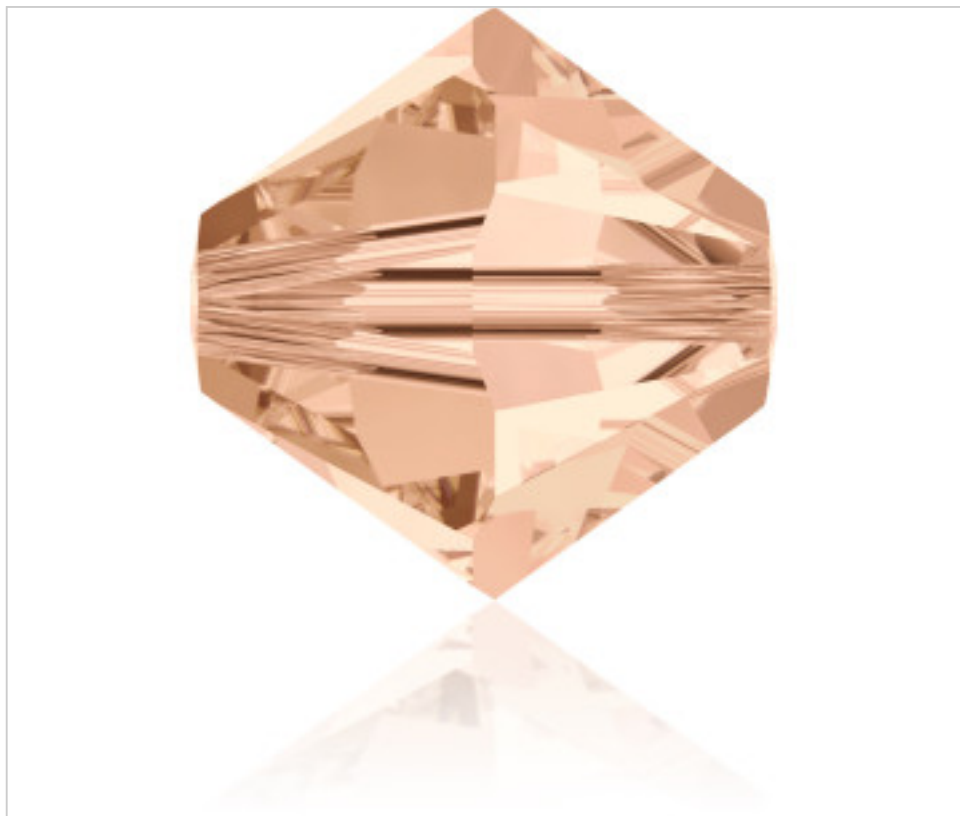

SWAROVSKI CRYSTAL > Swarovski Elements Fashion > Beads
Bi-Cone Beads 5328

PB5328.005.362 - 1028685

5328 5mm Light Peach (362)

November 21st, 2024, 17:41

PRICE

	Lot	P.V.P. excluding VAT
Pedido mínimo	720	0,1148€

Continued on next page >>

SWAROVSKI CRYSTAL > Swarovski Elements Fashion > Beads
Bi-Cone Beads 5328

PB5328.005.362 - 1028685

5328 5mm Light Peach (362)

TECHNICAL SPECIFICATIONS

Packging: Box 720 Units

OTHER FEATURES

Size: 5 mm

Colour: Light Peach

DOCUMENTS

 [Hand](#)

 [Sewing](#)

 [5328 5mm Light Peach \(362 \)](#)