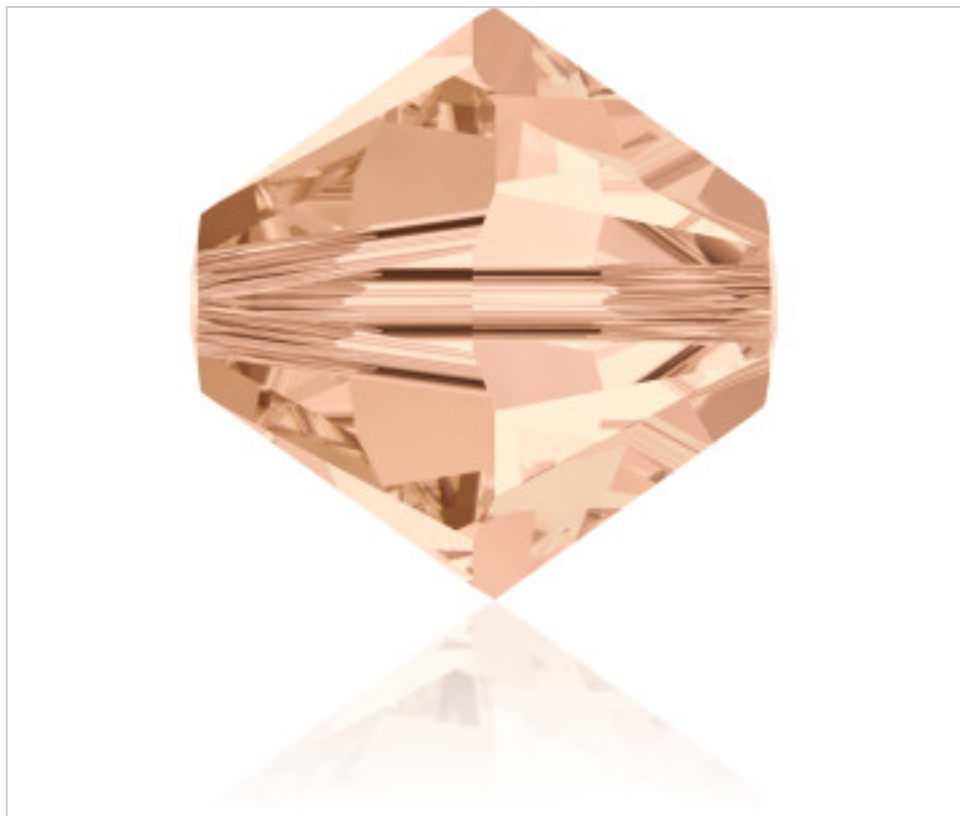

SWAROVSKI CRYSTAL > Swarovski Elements Fashion > Beads  
Bi-Cone Beads 5328

**PB5328.005.362 - 1028685**

**5328 5mm Light Peach (362 )**

January 30th, 2025, 23:52

## PRICE

	Lot	P.V.P. excluding VAT
Pedido mínimo	720	0,1186€

Continued on next page >>

SWAROVSKI CRYSTAL > Swarovski Elements Fashion > Beads  
Bi-Cone Beads 5328

**PB5328.005.362 - 1028685**

**5328 5mm Light Peach (362 )**

## **OTHER FEATURES**

---

Size: 5 mm

Colour: Light Peach