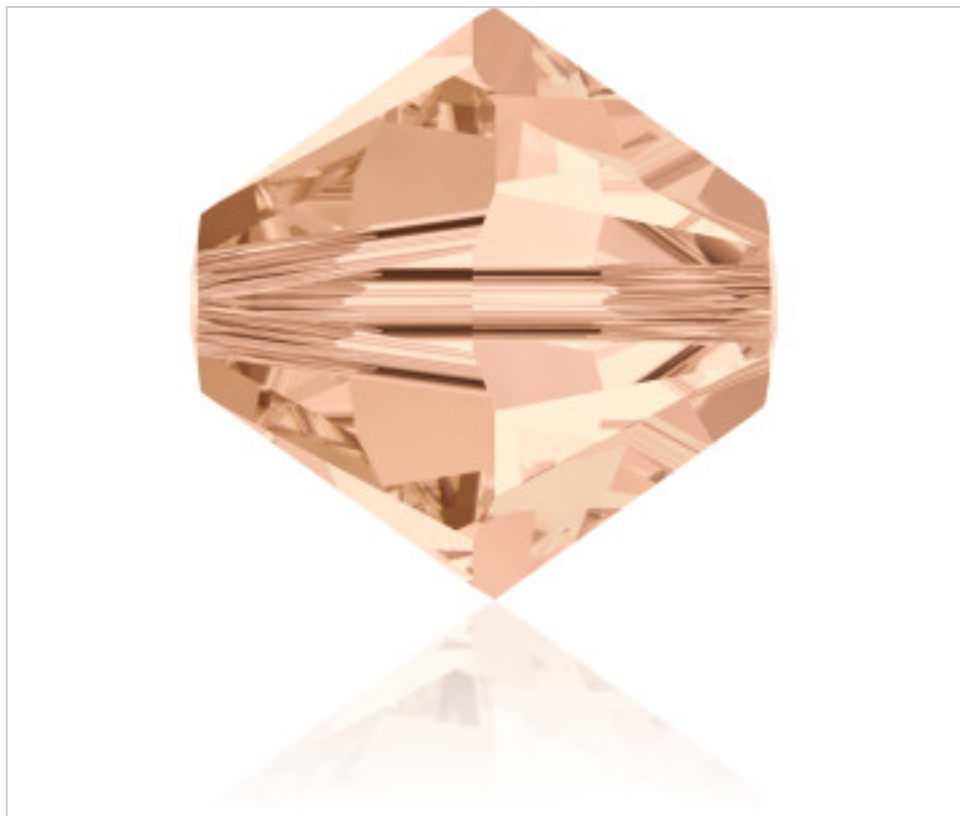

SWAROVSKI CRYSTAL > Swarovski Elements Fashion > Beads
Bi-Cone Beads 5328

PB5328.005.362 - 1028685

5328 5mm Light Peach (362)

October 02nd, 2024, 06:17

PRICE

	Lot	P.V.P. excluding VAT
Pedido mínimo	720	0,1148€

Continued on next page >>

SWAROVSKI CRYSTAL > Swarovski Elements Fashion > Beads
Bi-Cone Beads 5328

PB5328.005.362 - 1028685

5328 5mm Light Peach (362)

TECHNICAL SPECIFICATIONS

Packging: Box 720 Units

OTHER FEATURES

Size: 5 mm

Colour: Light Peach

DOCUMENTS

 [Hand](#)

 [Sewing](#)

 [5328 5mm Light Peach \(362 \)](#)