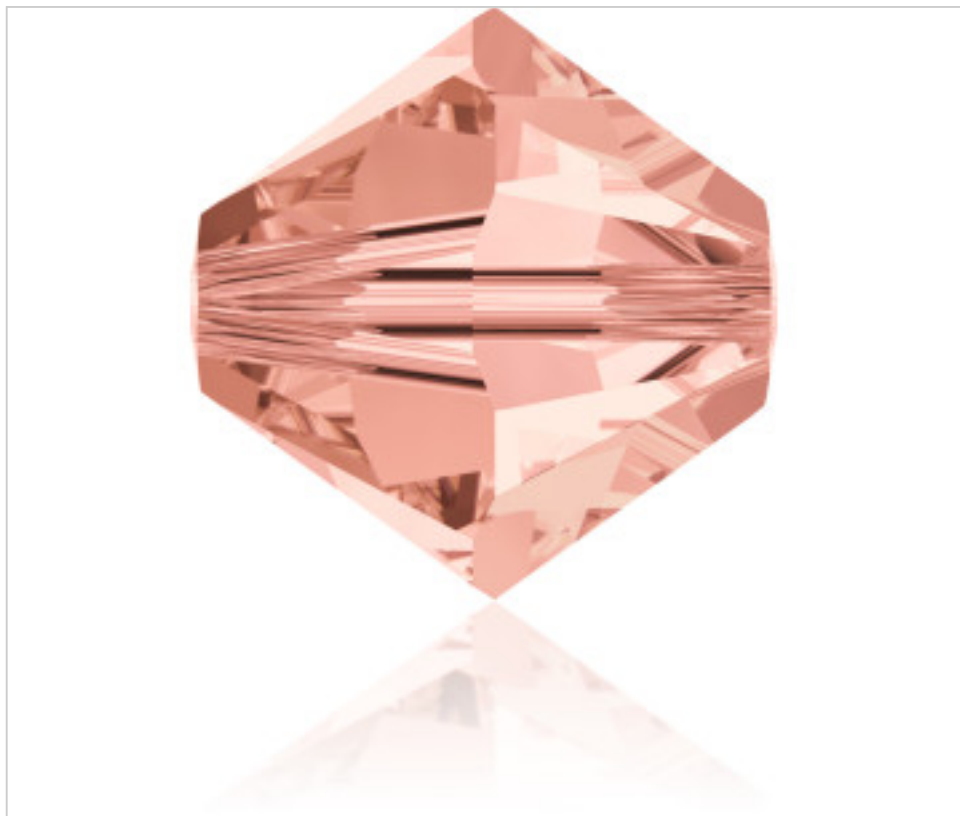

SWAROVSKI CRYSTAL > Swarovski Elements Fashion > Beads
Bi-Cone Beads 5328

PB5328.005.262 - 1138875

5328 5mm Rose Peach (262)

December 22nd, 2024, 09:39

PRICE

	Lot	P.V.P. excluding VAT
Pedido mínimo	720	0,1147€

Continued on next page >>

SWAROVSKI CRYSTAL > Swarovski Elements Fashion > Beads
Bi-Cone Beads 5328

PB5328.005.262 - 1138875

5328 5mm Rose Peach (262)

OTHER FEATURES

Size: 5 mm

Colour: Rose Peach

DOCUMENTS