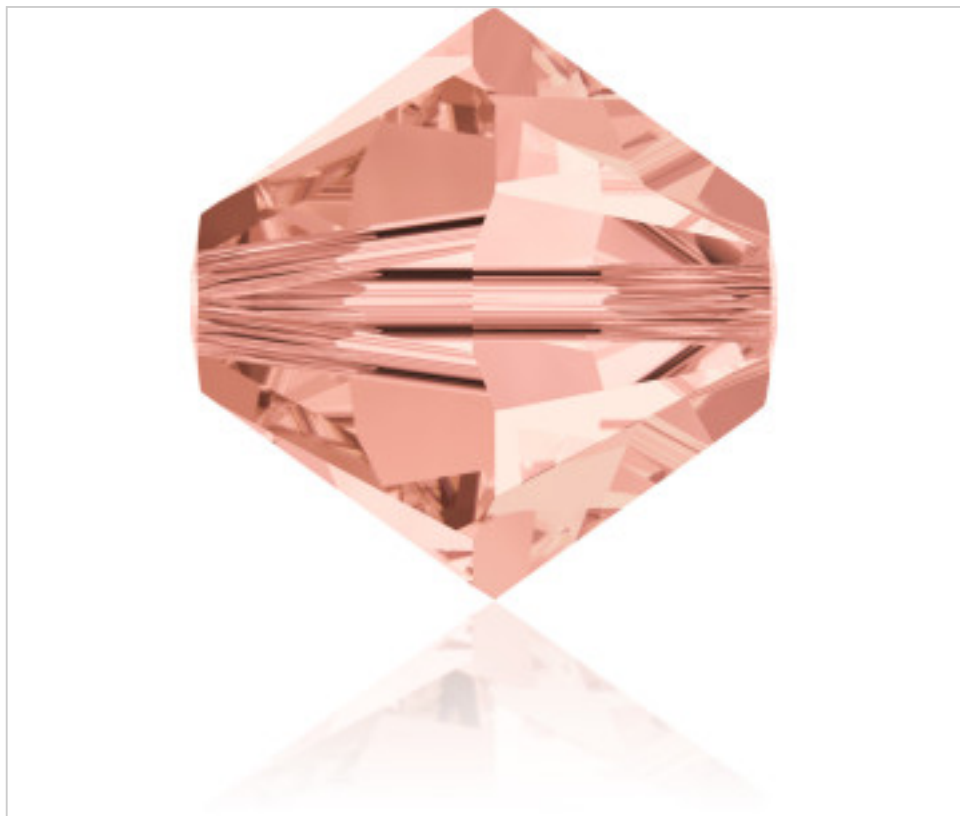

SWAROVSKI CRYSTAL > Swarovski Elements Fashion > Beads
Bi-Cone Beads 5328

PB5328.005.262 - 1138875

5328 5mm Rose Peach (262)

April 04th, 2025, 18:01

PRICE

	Lot	P.V.P. excluding VAT
Pedido mínimo	720	0,1183€

Continued on next page >>

SWAROVSKI CRYSTAL > Swarovski Elements Fashion > Beads
Bi-Cone Beads 5328

PB5328.005.262 - 1138875

5328 5mm Rose Peach (262)

OTHER FEATURES

Size: 5 mm

Colour: Rose Peach

DOCUMENTS