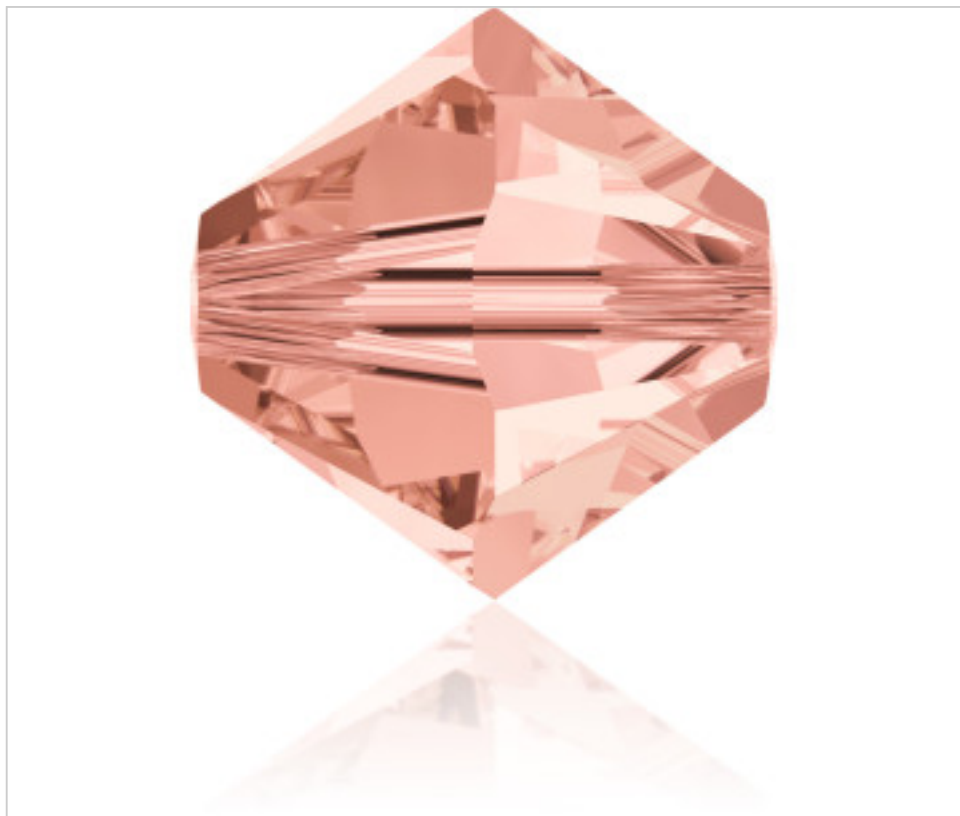

SWAROVSKI CRYSTAL > Swarovski Elements Fashion > Beads
Bi-Cone Beads 5328

PB5328.005.262 - 1138875

5328 5mm Rose Peach (262)

January 30th, 2025, 23:57

PRICE

	Lot	P.V.P. excluding VAT
Pedido mínimo	720	0,1183€

Continued on next page >>

SWAROVSKI CRYSTAL > Swarovski Elements Fashion > Beads
Bi-Cone Beads 5328

PB5328.005.262 - 1138875

5328 5mm Rose Peach (262)

OTHER FEATURES

Size: 5 mm

Colour: Rose Peach

DOCUMENTS