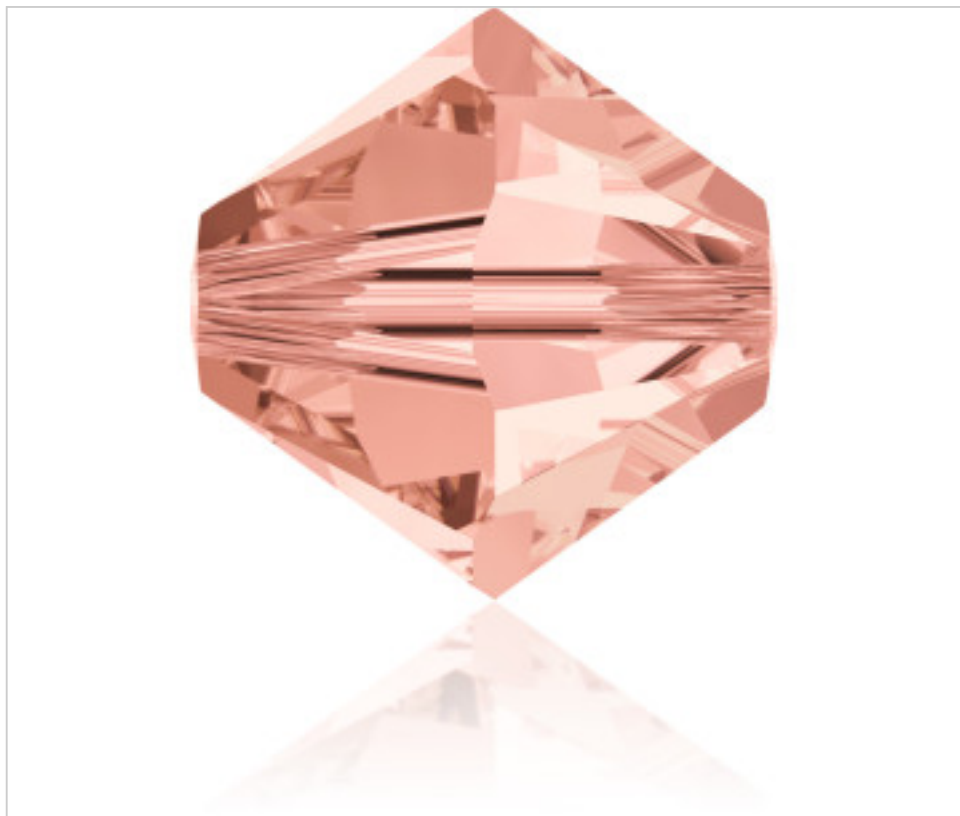

SWAROVSKI CRYSTAL > Swarovski Elements Fashion > Beads
Bi-Cone Beads 5328

PB5328.005.262 - 1138875

5328 5mm Rose Peach (262)

November 21st, 2024, 17:08

PRICE

| | Lot | P.V.P. excluding VAT |
|---------------|-----|----------------------|
| Pedido mínimo | 720 | 0,1147€ |

Continued on next page >>

SWAROVSKI CRYSTAL > Swarovski Elements Fashion > Beads
Bi-Cone Beads 5328

PB5328.005.262 - 1138875

5328 5mm Rose Peach (262)

OTHER FEATURES

Size: 5 mm

Colour: Rose Peach

DOCUMENTS