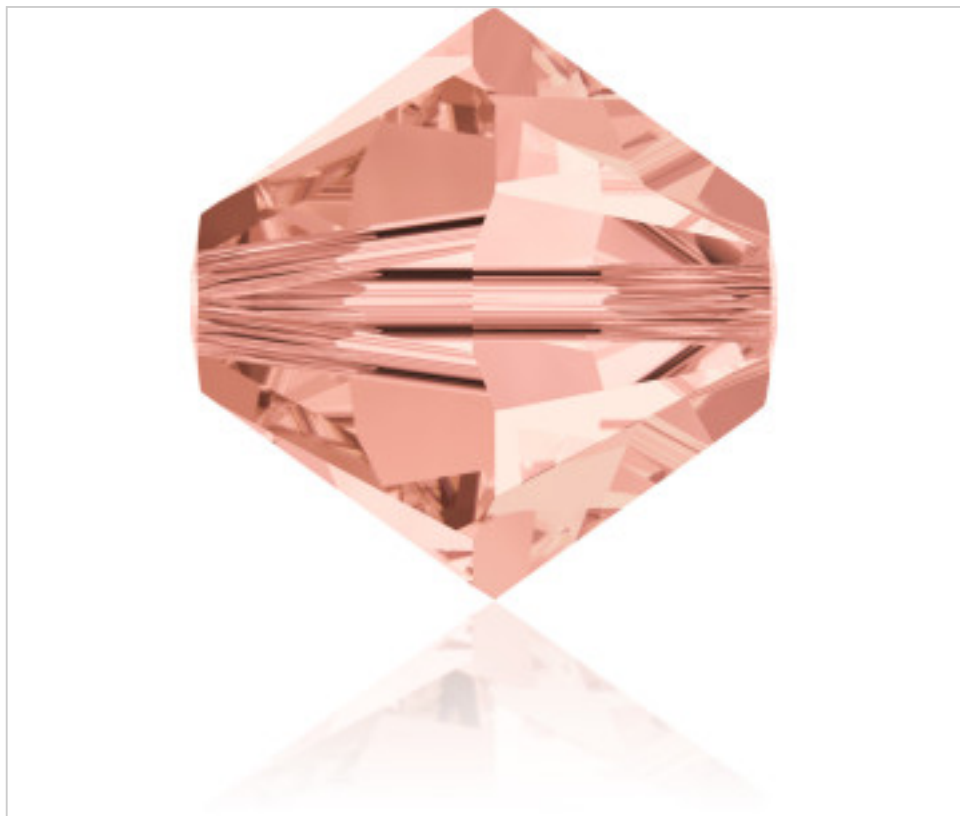

SWAROVSKI CRYSTAL > Swarovski Elements Fashion > Beads  
Bi-Cone Beads 5328

**PB5328.005.262 - 1138875**

**5328 5mm Rose Peach (262)**

October 02nd, 2024, 06:15

## PRICE

	Lot	P.V.P. excluding VAT
Pedido mínimo	720	0,1147€

Continued on next page >>

SWAROVSKI CRYSTAL > Swarovski Elements Fashion > Beads  
Bi-Cone Beads 5328

PB5328.005.262 - 1138875

5328 5mm Rose Peach (262)

## OTHER FEATURES

---

Size: 5 mm

Colour: Rose Peach