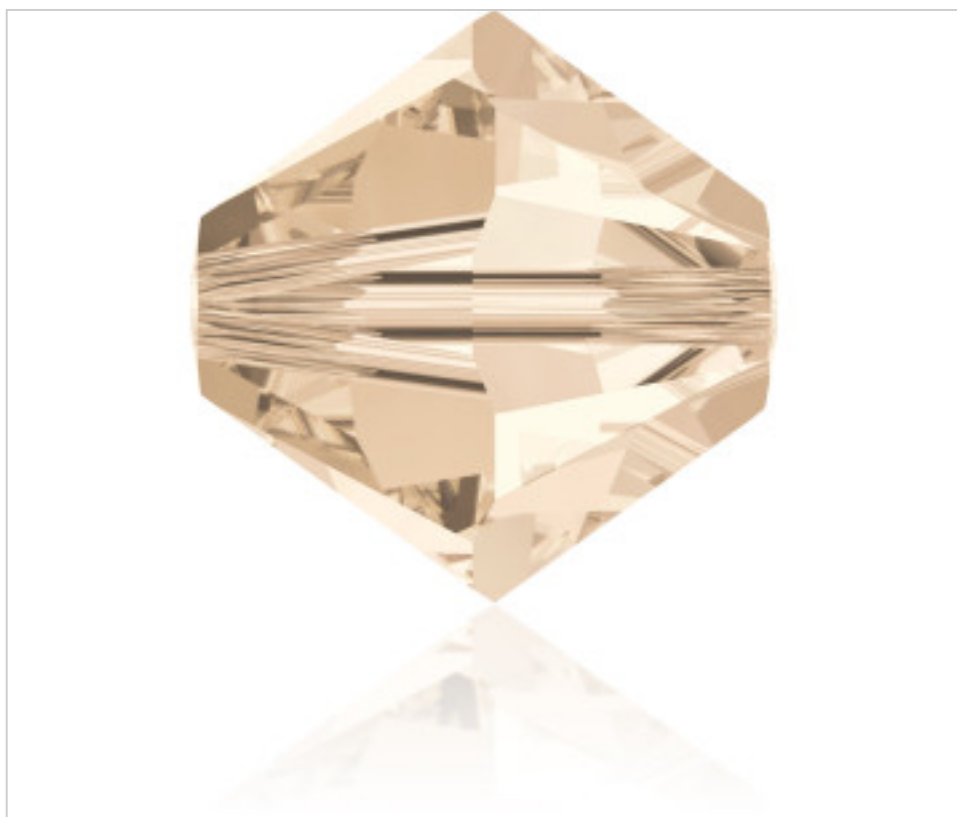

SWAROVSKI CRYSTAL > Swarovski Elements Fashion > Beads  
Bi-Cone Beads 5328

**PB5328.005.391 - 1028784**

**5328 5mm Silk (391)**

January 30th, 2025, 23:41

## PRICE

	Lot	P.V.P. excluding VAT
Pedido mínimo	720	0,1186€

Continued on next page >>

SWAROVSKI CRYSTAL > Swarovski Elements Fashion > Beads  
Bi-Cone Beads 5328

**PB5328.005.391 - 1028784**

**5328 5mm Silk (391)**

## **OTHER FEATURES**

---

Size: 5 mm

Colour: Silk