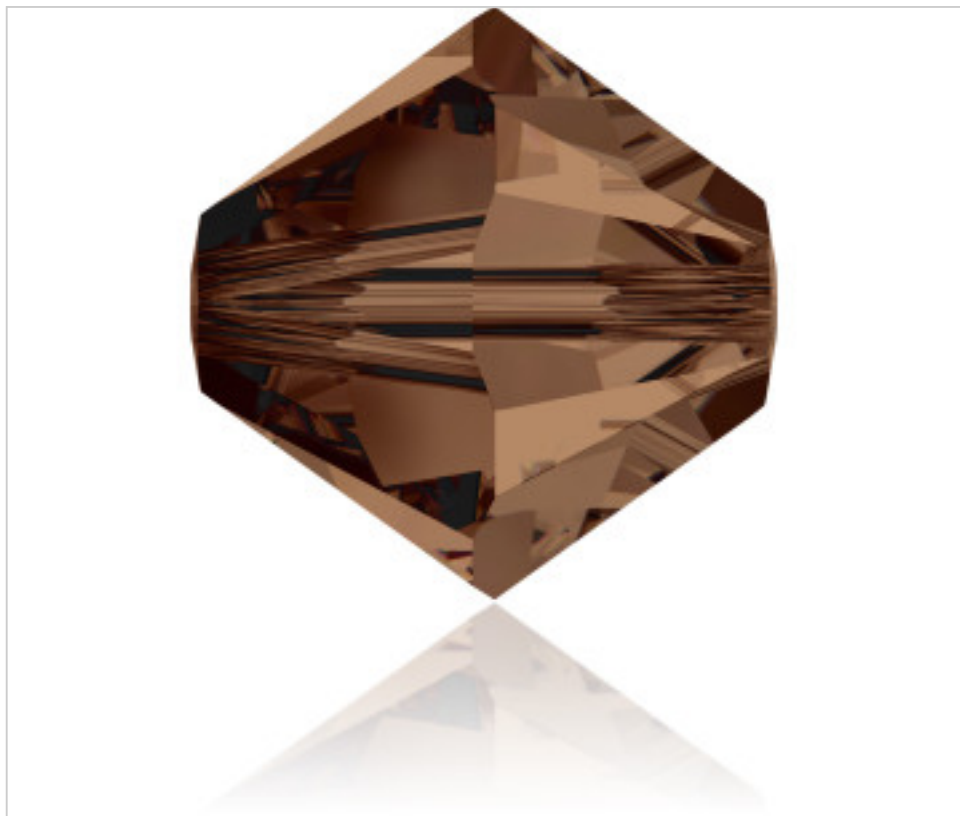

SWAROVSKI CRYSTAL > Swarovski Elements Fashion > Beads  
Bi-Cone Beads 5328

**PB5328.005.220 - 1028785**

**5328 5mm Smoked Topaz (220)**

December 22nd, 2024, 08:58

## PRICE

	Lot	P.V.P. excluding VAT
Pedido mínimo	720	0,1147€

Continued on next page >>

SWAROVSKI CRYSTAL > Swarovski Elements Fashion > Beads  
Bi-Cone Beads 5328

PB5328.005.220 - 1028785

5328 5mm Smoked Topaz (220)

## OTHER FEATURES

---

Size: 5 mm

Colour: Smoked Topaz