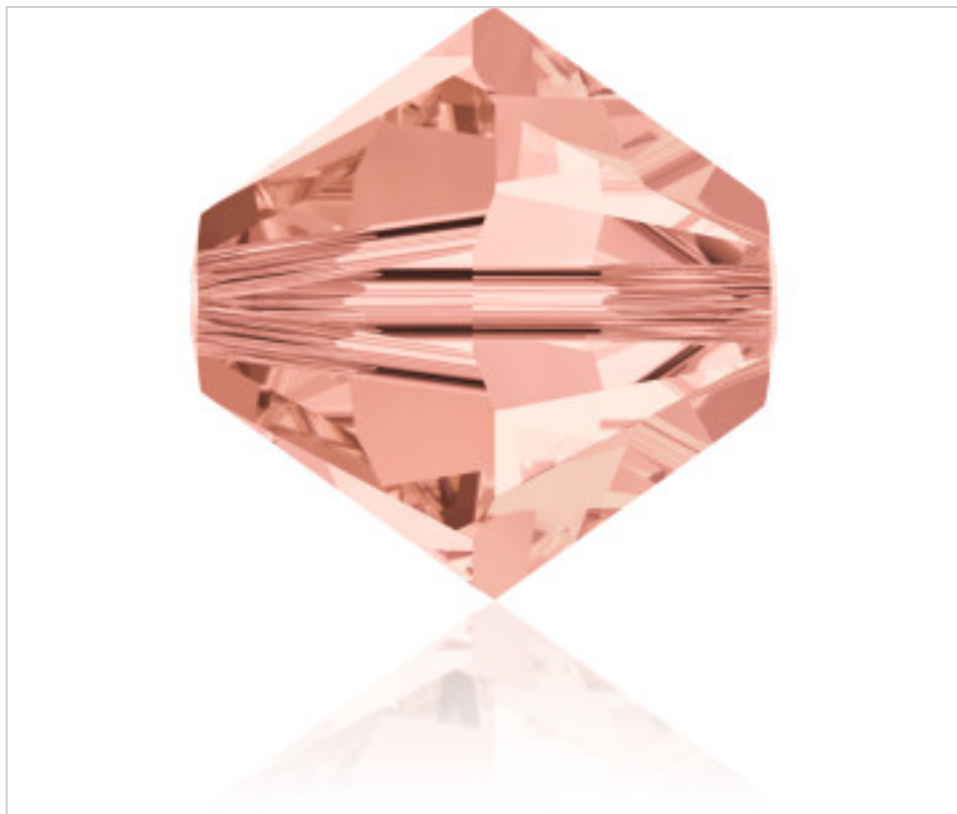

SWAROVSKI CRYSTAL > Swarovski Elements Fashion > Beads  
Bi-Cone Beads 5328

**PB5328.006.262 - 1147856**

**5328 6mm Rose Peach (262)**

January 30th, 2025, 23:58

## PRICE

	Lot	P.V.P. excluding VAT
Pedido mínimo	360	0,1713€

Continued on next page >>

SWAROVSKI CRYSTAL > Swarovski Elements Fashion > Beads  
Bi-Cone Beads 5328

**PB5328.006.262 - 1147856**

**5328 6mm Rose Peach (262)**

## **OTHER FEATURES**

---

Size: 6 mm

Colour: Rose Peach