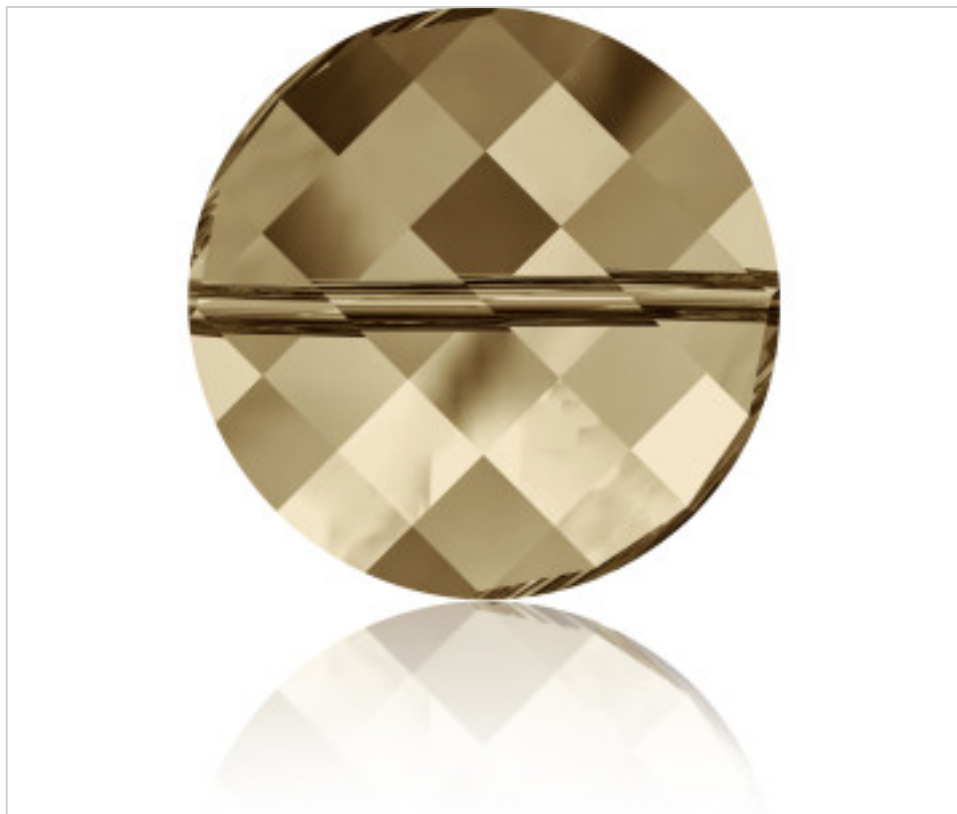

SWAROVSKI CRYSTAL > Swarovski Elements Fashion > Beads  
5621 Twist Bead

**PB5621.018.001 - 905399**

**5621 18mm Crystal (001)**

March 04th, 2025, 06:40

## PRICE

	Lot	P.V.P. excluding VAT
Pedido mínimo	72	2,04€

Continued on next page >>

SWAROVSKI CRYSTAL > Swarovski Elements Fashion > Beads  
5621 Twist Bead

PB5621.018.001 - 905399

5621 18mm Crystal (001)