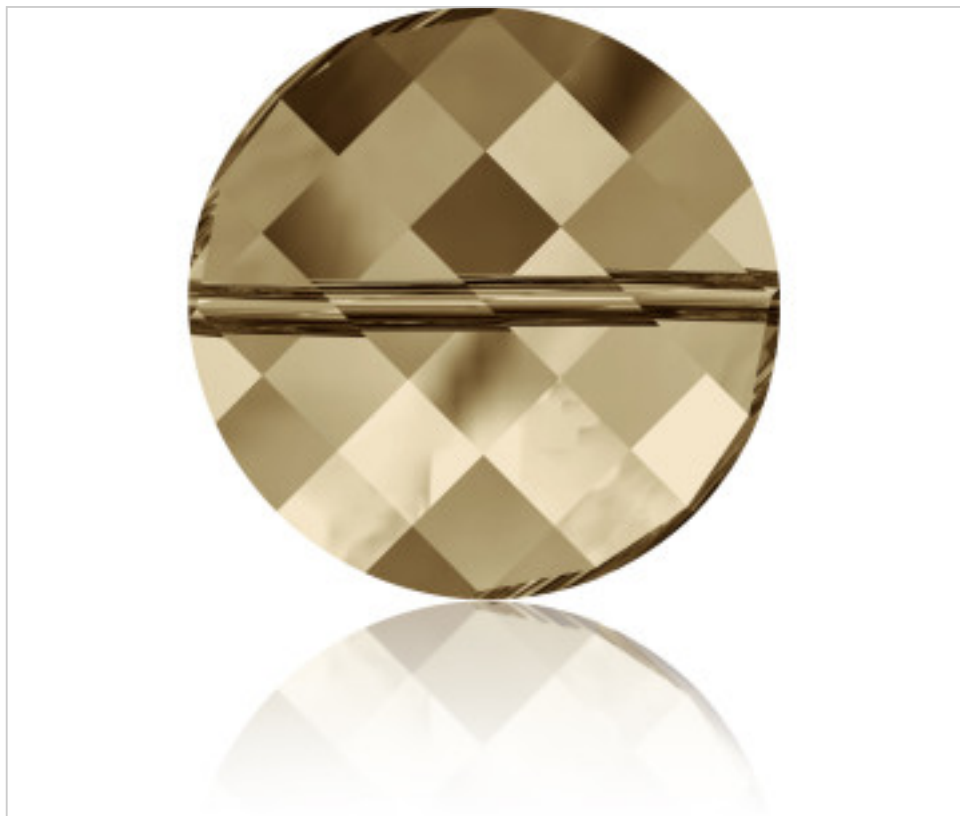

SWAROVSKI CRYSTAL > Swarovski Elements Fashion > Beads
5621 Twist Bead

PB5621.018.001 - 905399

5621 18mm Crystal (001)

February 01st, 2025, 20:43

PRICE

	Lot	P.V.P. excluding VAT
Pedido mínimo	72	2,04€

Continued on next page >>

SWAROVSKI CRYSTAL > Swarovski Elements Fashion > Beads
5621 Twist Bead

PB5621.018.001 - 905399

5621 18mm Crystal (001)

TECHNICAL SPECIFICATIONS

Packging: Box 72 Units

DOCUMENTS

 [Hand](#)

 [Sewing](#)