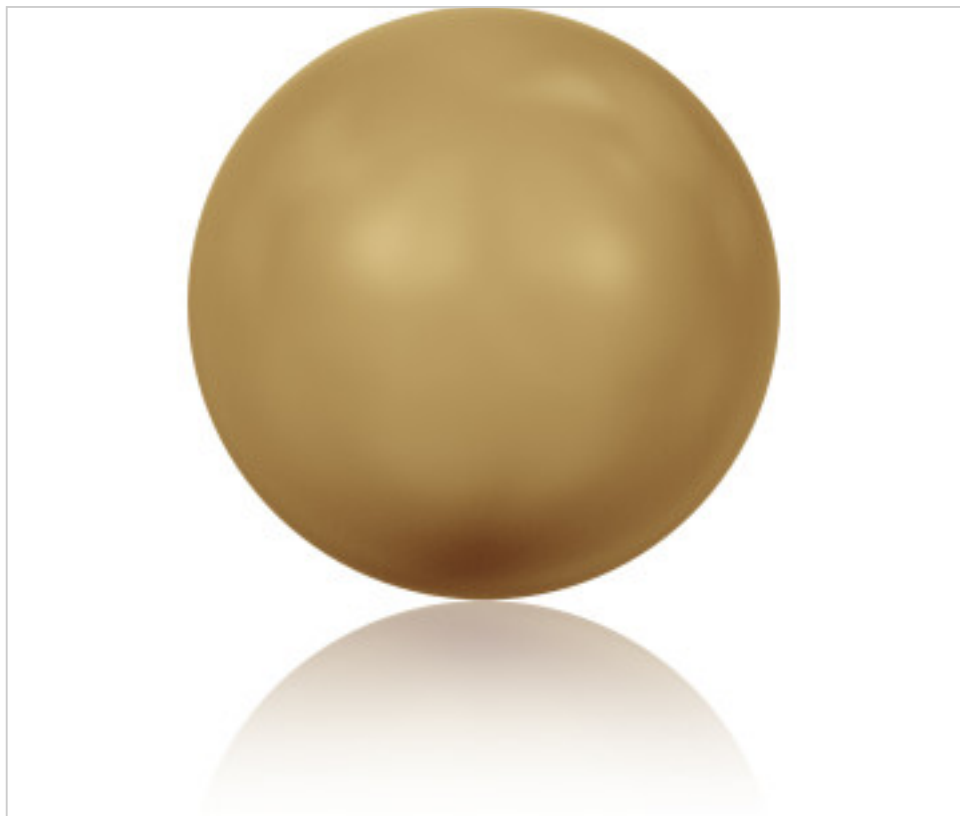

SWAROVSKI CRYSTAL > Swarovski Elements Fashion > Crystal Pearls
5810 Round Pearl

PC5810.010.306 - 691711

5810 10mm Crystal Bright Gold Pearl (001 306)

December 22nd, 2024, 09:00

DESCRIPTION

10mm Gold Pearl Swarovski 5810 through pearl. Drill 0.90mm (+/-0.1mm)

PRICE

	Lot	P.V.P. excluding VAT
Pedido mínimo	100	0,2867€

Continued on next page >>

SWAROVSKI CRYSTAL > Swarovski Elements Fashion > Crystal Pearls
5810 Round Pearl

PC5810.010.306 - 691711

5810 10mm Crystal Bright Gold Pearl (001 306)

TECHNICAL SPECIFICATIONS

Weight: 1 Grams

Packging: Box 100 Units

OTHER FEATURES

Size: 10 mm

Colour: Crystal

Color effect: Bright Gold Pearl

DOCUMENTS