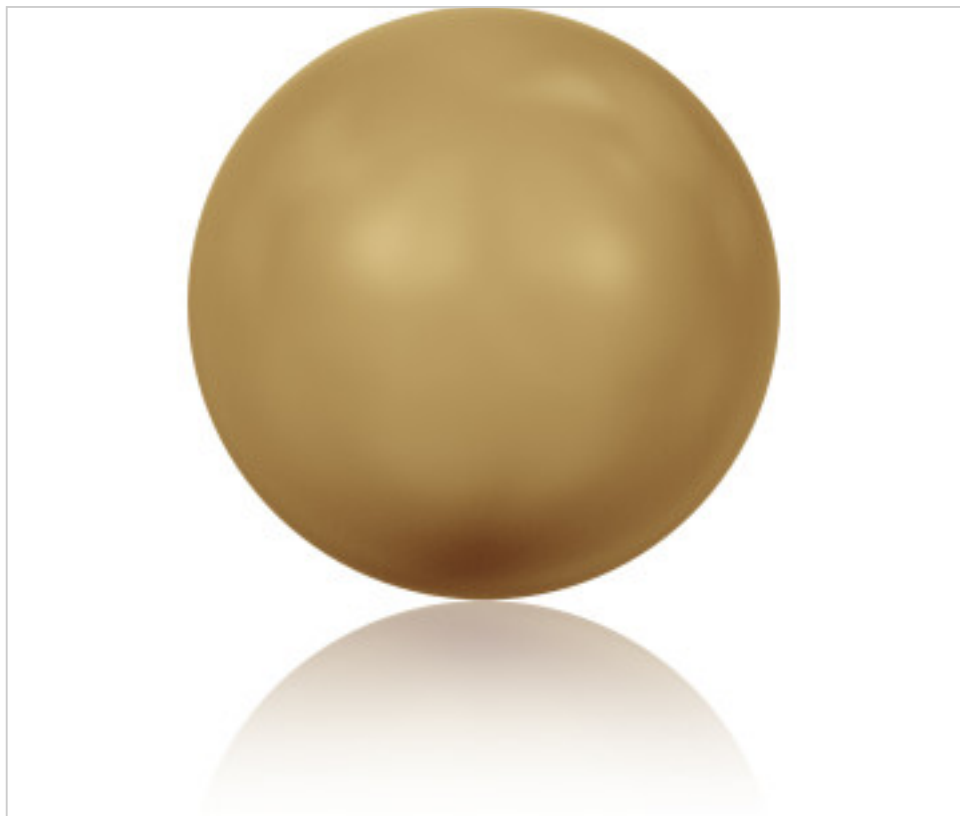

SWAROVSKI CRYSTAL > Swarovski Elements Fashion > Crystal Pearls
5810 Round Pearl

PC5810.010.306 - 691711

5810 10mm Crystal Bright Gold Pearl (001 306)

January 22nd, 2025, 02:06

DESCRIPTION

10mm Gold Pearl Swarovski 5810 through pearl. Drill 0.90mm (+/-0.1mm)

PRICE

	Lot	P.V.P. excluding VAT
Pedido mínimo	100	0,3060€

Continued on next page >>

SWAROVSKI CRYSTAL > Swarovski Elements Fashion > Crystal Pearls
5810 Round Pearl

PC5810.010.306 - 691711

5810 10mm Crystal Bright Gold Pearl (001 306)

TECHNICAL SPECIFICATIONS

Weight: 1 Grams

Packging: Box 100 Units

OTHER FEATURES

Size: 10 mm

Colour: Crystal

Color effect: Bright Gold Pearl

DOCUMENTS