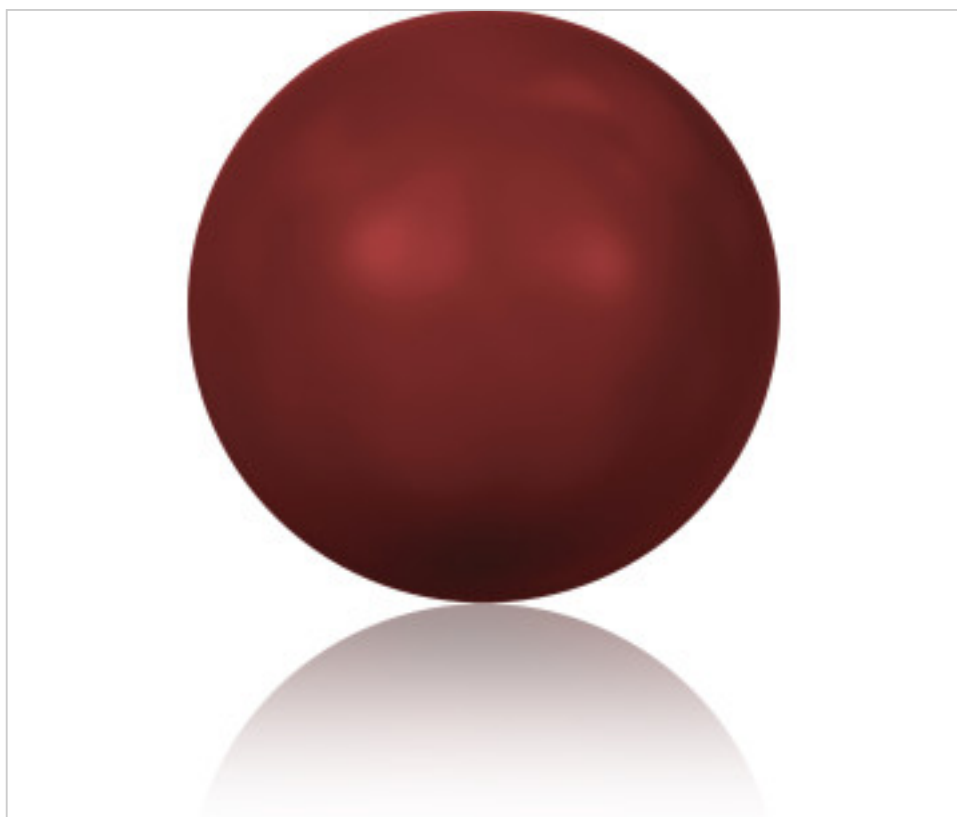

SWAROVSKI CRYSTAL > Swarovski Elements Fashion > Crystal Pearls  
5810 Round Pearl

PC5810.006.718 - 1140928

5810 6mm Crystal Red Coral Pearl (001 718)

April 05th, 2025, 13:01

## PRICE

	Lot	P.V.P. excluding VAT
Pedido mínimo	500	0,0862€

Continued on next page >>

SWAROVSKI CRYSTAL > Swarovski Elements Fashion > Crystal Pearls  
5810 Round Pearl

PC5810.006.718 - 1140928

5810 6mm Crystal Red Coral Pearl (001 718)

## OTHER FEATURES

---

Size: 6 mm

Colour: Crystal

Color effect: Red Coral Pearl