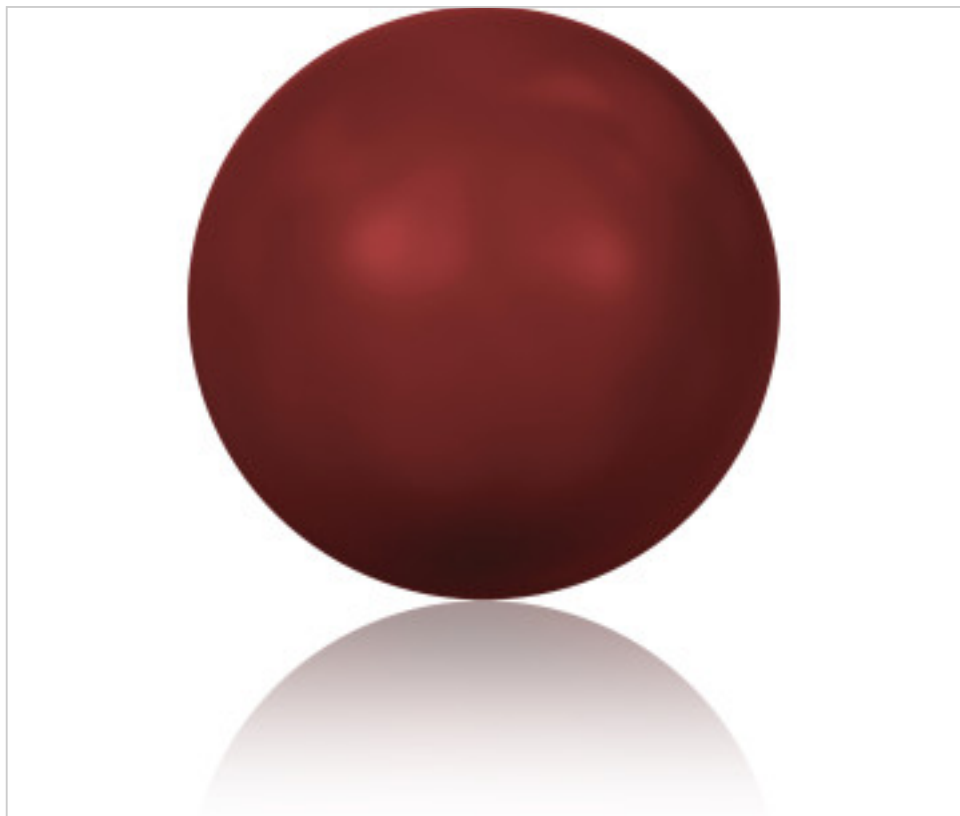

SWAROVSKI CRYSTAL > Swarovski Elements Fashion > Crystal Pearls
5810 Round Pearl

PC5810.006.718 - 1140928

5810 6mm Crystal Red Coral Pearl (001 718)

December 22nd, 2024, 04:22

PRICE

	Lot	P.V.P. excluding VAT
Pedido mínimo	500	0,0836€

Continued on next page >>

SWAROVSKI CRYSTAL > Swarovski Elements Fashion > Crystal Pearls
5810 Round Pearl

PC5810.006.718 - 1140928

5810 6mm Crystal Red Coral Pearl (001 718)

TECHNICAL SPECIFICATIONS

Packging: Box 500 Units

OTHER FEATURES

Size: 6 mm

Colour: Crystal

Color effect: Red Coral Pearl

DOCUMENTS

 [Sewing](#)

 [Ceralun](#)

 [Gluing](#)

 [Hand](#)

 [5810 6mm Crystal Red Coral Pearl \(001 718\)](#)