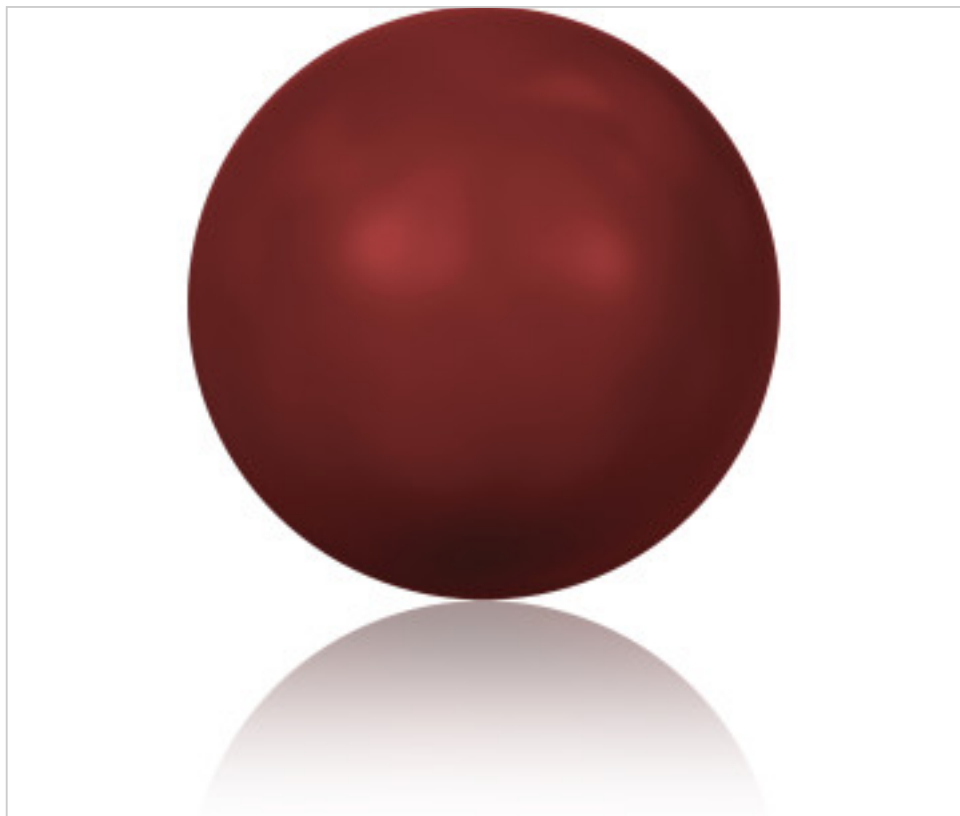

SWAROVSKI CRYSTAL > Swarovski Elements Fashion > Crystal Pearls
5810 Round Pearl

PC5810.006.718 - 1140928

5810 6mm Crystal Red Coral Pearl (001 718)

January 21st, 2025, 14:52

PRICE

	Lot	P.V.P. excluding VAT
Pedido mínimo	500	0,0862€

Continued on next page >>

SWAROVSKI CRYSTAL > Swarovski Elements Fashion > Crystal Pearls
5810 Round Pearl

PC5810.006.718 - 1140928

5810 6mm Crystal Red Coral Pearl (001 718)

TECHNICAL SPECIFICATIONS

Packging: Box 500 Units

OTHER FEATURES

Size: 6 mm

Colour: Crystal

Color effect: Red Coral Pearl

DOCUMENTS

 [Sewing](#)

 [Ceralun](#)

 [Gluing](#)

 [Hand](#)

 [5810 6mm Crystal Red Coral Pearl \(001 718\)](#)