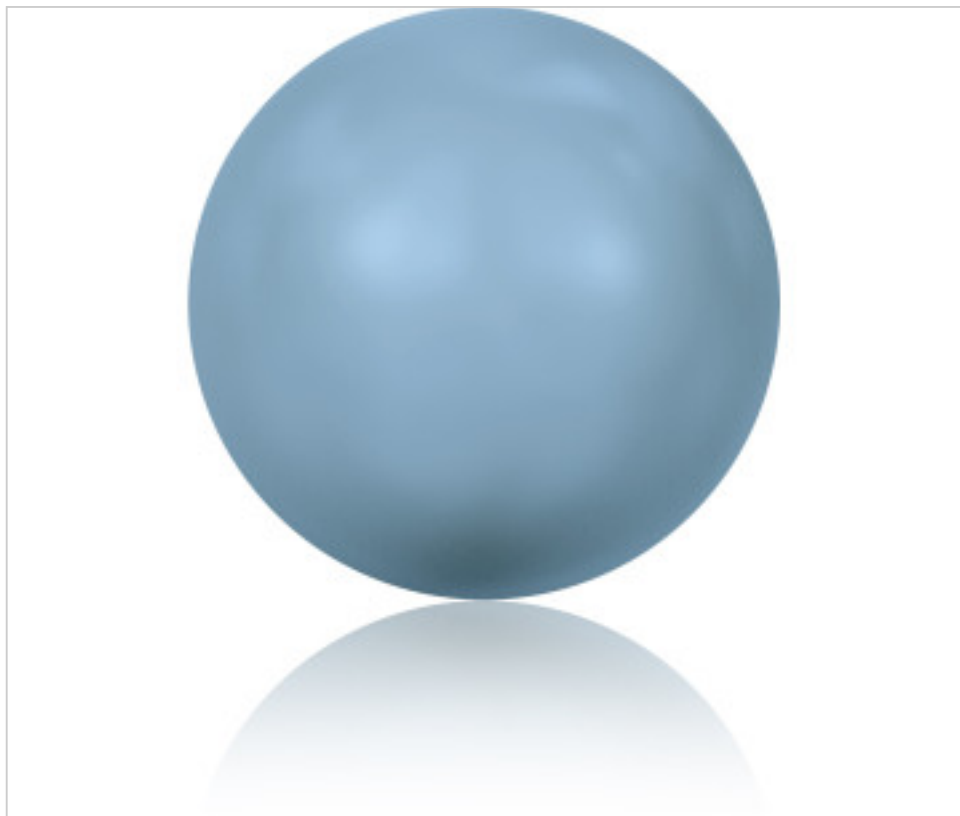

SWAROVSKI CRYSTAL > Swarovski Elements Fashion > Crystal Pearls  
5817 Pearl

PC5817.010.709 - 1140670

5817 10mm Crystal (001 709)

February 01st, 2025, 20:54

## PRICE

	Lot	P.V.P. excluding VAT
Pedido mínimo	250	0,74€

Continued on next page >>

SWAROVSKI CRYSTAL > Swarovski Elements Fashion > Crystal Pearls  
5817 Pearl

PC5817.010.709 - 1140670

**5817 10mm Crystal (001 709)**

## OTHER FEATURES

---

Size: 10 mm

Colour: Crystal

Color effect: Turquoise Pearl