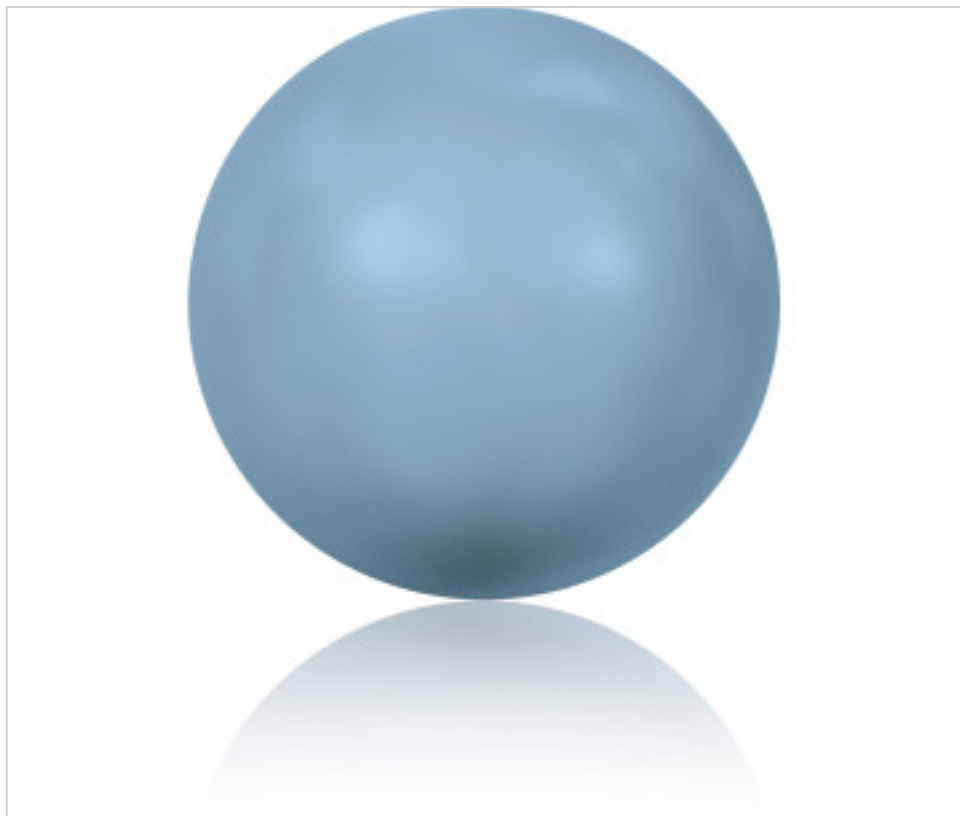

SWAROVSKI CRYSTAL > Swarovski Elements Fashion > Crystal Pearls
5817 Pearl

PC5817.010.709 - 1140670

5817 10mm Crystal (001 709)

November 21st, 2024, 14:02

PRICE

	Lot	P.V.P. excluding VAT
Pedido mínimo	250	0,69€

Continued on next page >>

SWAROVSKI CRYSTAL > Swarovski Elements Fashion > Crystal Pearls
5817 Pearl

PC5817.010.709 - 1140670

5817 10mm Crystal (001 709)

TECHNICAL SPECIFICATIONS

Packging: Box 250 Units

OTHER FEATURES

Size: 10 mm

Colour: Crystal

Color effect: Turquoise Pearl

DOCUMENTS

 [Hand](#)

 [Sewing](#)

 [5817 10mm Crystal \(001 709\)](#)