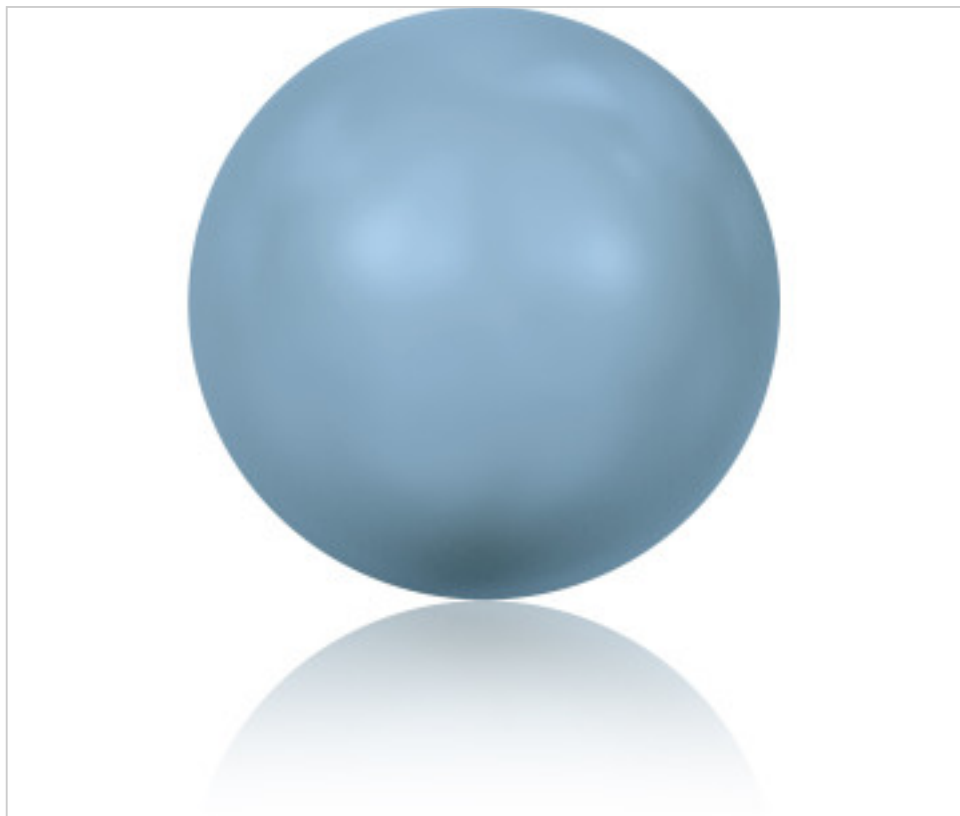

SWAROVSKI CRYSTAL > Swarovski Elements Fashion > Crystal Pearls
5817 Pearl

PC5817.010.709 - 1140670

5817 10mm Crystal (001 709)

December 22nd, 2024, 03:52

PRICE

	Lot	P.V.P. excluding VAT
Pedido mínimo	250	0,69€

Continued on next page >>

SWAROVSKI CRYSTAL > Swarovski Elements Fashion > Crystal Pearls
5817 Pearl

PC5817.010.709 - 1140670

5817 10mm Crystal (001 709)

TECHNICAL SPECIFICATIONS

Packging: Box 250 Units

OTHER FEATURES

Size: 10 mm

Colour: Crystal

Color effect: Turquoise Pearl

DOCUMENTS

 [Hand](#)

 [Sewing](#)

 [5817 10mm Crystal \(001 709\)](#)