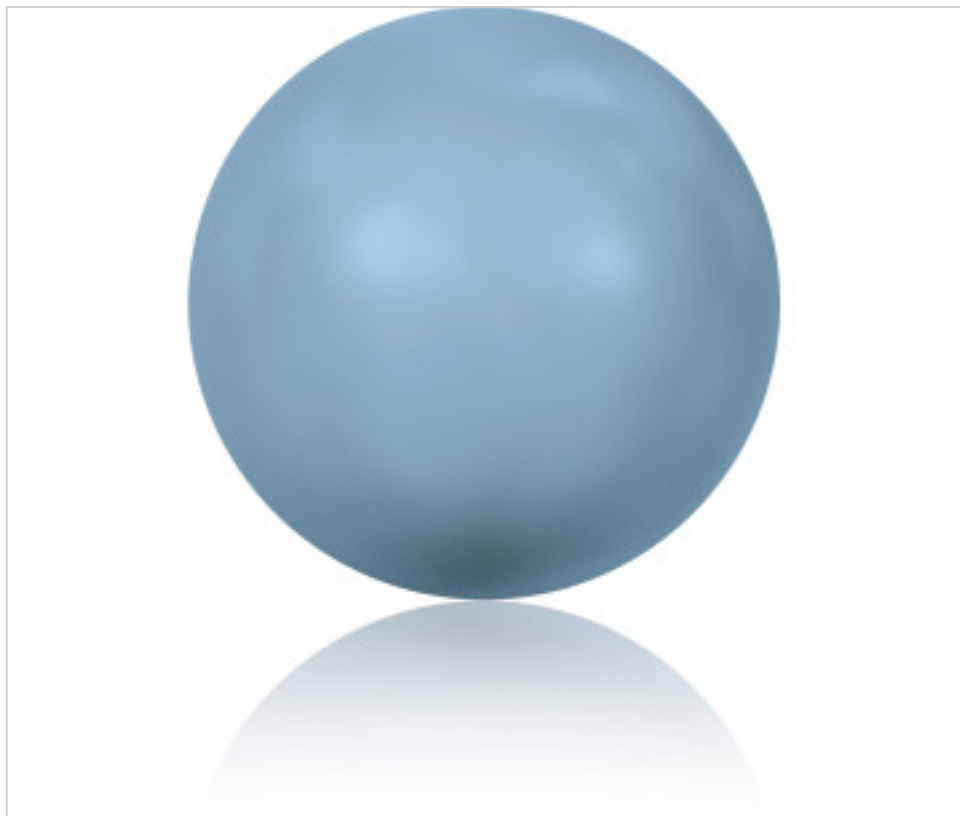

SWAROVSKI CRYSTAL > Swarovski Elements Fashion > Crystal Pearls
5817 Pearl

PC5817.010.709 - 1140670

5817 10mm Crystal (001 709)

August 24th, 2024, 14:48

PRICE

	Lot	P.V.P. excluding VAT
Pedido mínimo	250	0,69€

Continued on next page >>

SWAROVSKI CRYSTAL > Swarovski Elements Fashion > Crystal Pearls
5817 Pearl

PC5817.010.709 - 1140670

5817 10mm Crystal (001 709)

TECHNICAL SPECIFICATIONS

Packging: Box 250 Units

OTHER FEATURES

Size: 10 mm

Colour: Crystal

Color effect: Turquoise Pearl

DOCUMENTS

 [Hand](#)

 [Sewing](#)

 [5817 10mm Crystal \(001 709\)](#)