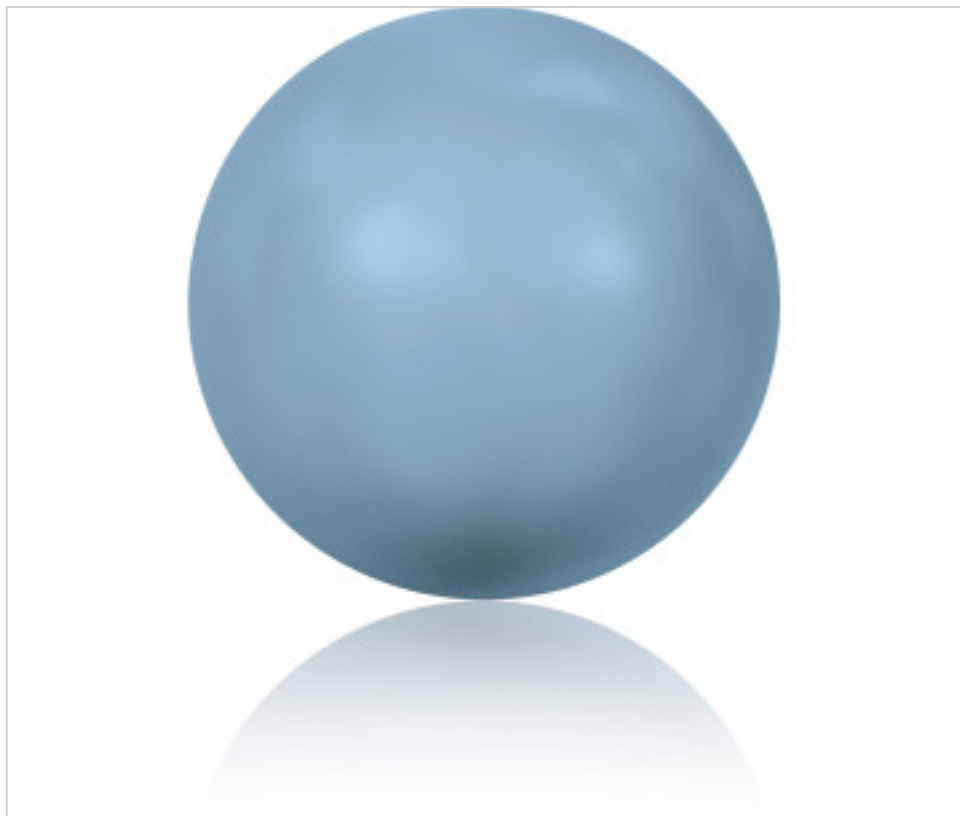

SWAROVSKI CRYSTAL > Swarovski Elements Fashion > Crystal Pearls  
5817 Pearl

PC5817.010.709 - 1140670

5817 10mm Crystal (001 709)

March 04th, 2025, 05:44

## PRICE

	Lot	P.V.P. excluding VAT
Pedido mínimo	250	0,74€

Continued on next page >>

SWAROVSKI CRYSTAL > Swarovski Elements Fashion > Crystal Pearls  
5817 Pearl

PC5817.010.709 - 1140670

5817 10mm Crystal (001 709)

## OTHER FEATURES

---

Size: 10 mm

Colour: Crystal

Color effect: Turquoise Pearl