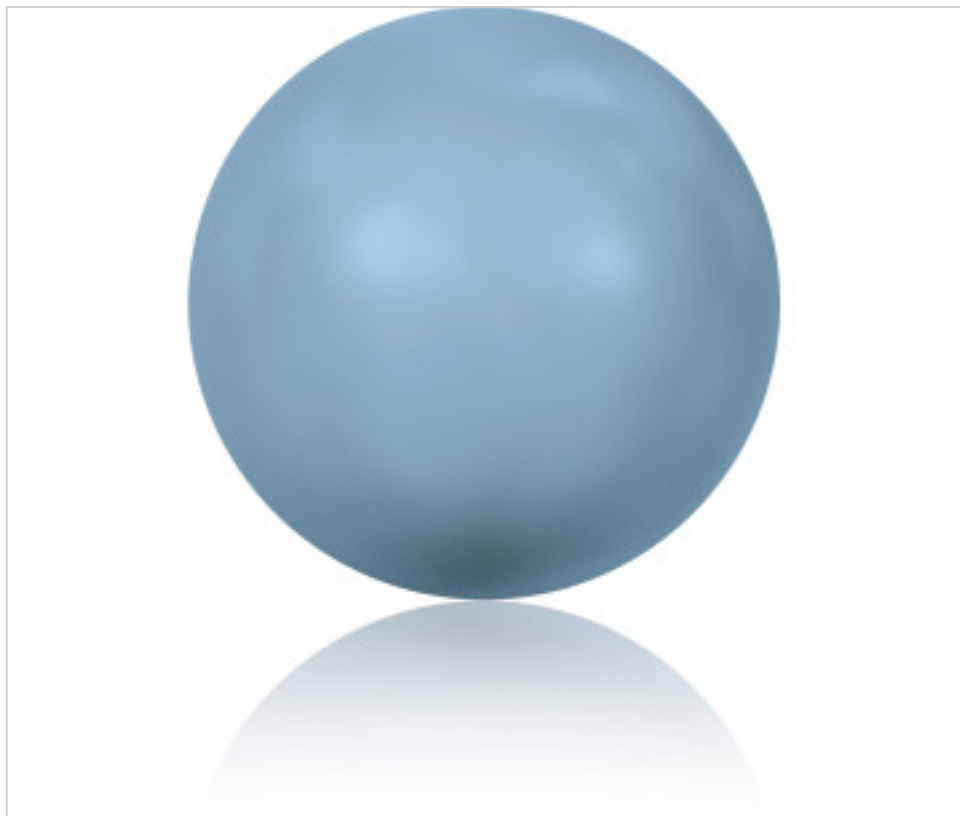

SWAROVSKI CRYSTAL > Swarovski Elements Fashion > Crystal Pearls
5817 Pearl

PC5817.006.709 - 1140668

5817 6mm Crystal (001 709)

February 01st, 2025, 20:41

PRICE

	Lot	P.V.P. excluding VAT
Pedido mínimo	250	0,4099€

Continued on next page >>

SWAROVSKI CRYSTAL > Swarovski Elements Fashion > Crystal Pearls
5817 Pearl

PC5817.006.709 - 1140668

5817 6mm Crystal (001 709)

TECHNICAL SPECIFICATIONS

Packging: Box 250 Units

OTHER FEATURES

Size: 6 mm

Colour: Crystal

Color effect: Turquoise Pearl

DOCUMENTS

 [Hand](#)

 [Sewing](#)

 [5817 6mm Crystal \(001 709\)](#)