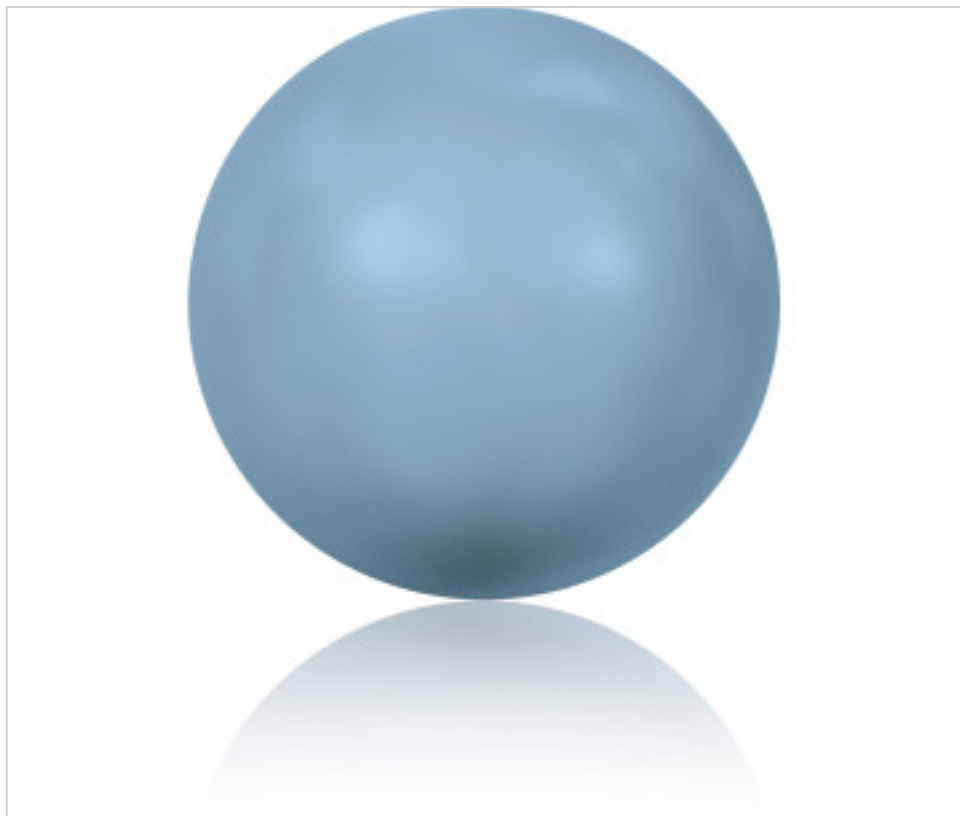

SWAROVSKI CRYSTAL > Swarovski Elements Fashion > Crystal Pearls  
5817 Pearl

PC5817.006.709 - 1140668

5817 6mm Crystal (001 709)

November 21st, 2024, 14:30

## PRICE

	Lot	P.V.P. excluding VAT
Pedido mínimo	250	0,3973€

Continued on next page >>

SWAROVSKI CRYSTAL > Swarovski Elements Fashion > Crystal Pearls  
5817 Pearl

PC5817.006.709 - 1140668

5817 6mm Crystal (001 709)

## OTHER FEATURES

---

Size: 6 mm

Colour: Crystal

Color effect: Turquoise Pearl