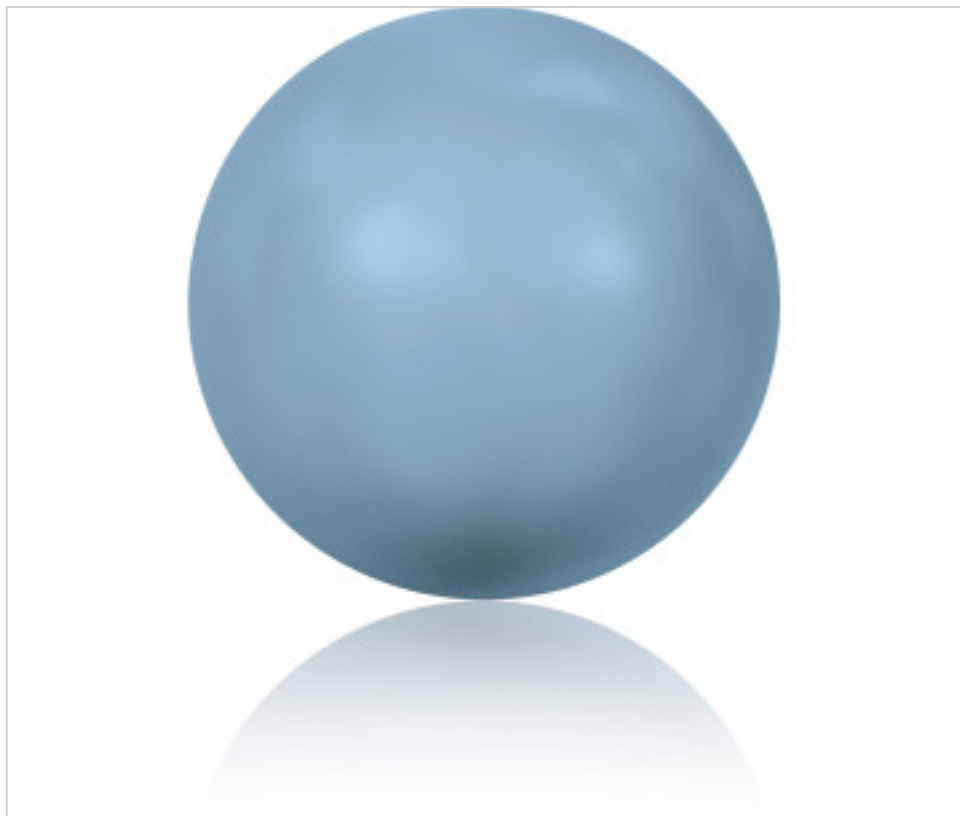

SWAROVSKI CRYSTAL > Swarovski Elements Fashion > Crystal Pearls
5817 Pearl

PC5817.006.709 - 1140668

5817 6mm Crystal (001 709)

April 04th, 2025, 19:33

PRICE

	Lot	P.V.P. excluding VAT
Pedido mínimo	250	0,4099€

Continued on next page >>

SWAROVSKI CRYSTAL > Swarovski Elements Fashion > Crystal Pearls
5817 Pearl

PC5817.006.709 - 1140668

5817 6mm Crystal (001 709)

TECHNICAL SPECIFICATIONS

Packging: Box 250 Units

OTHER FEATURES

Size: 6 mm

Colour: Crystal

Color effect: Turquoise Pearl

DOCUMENTS

 [Hand](#)

 [Sewing](#)

 [5817 6mm Crystal \(001 709\)](#)