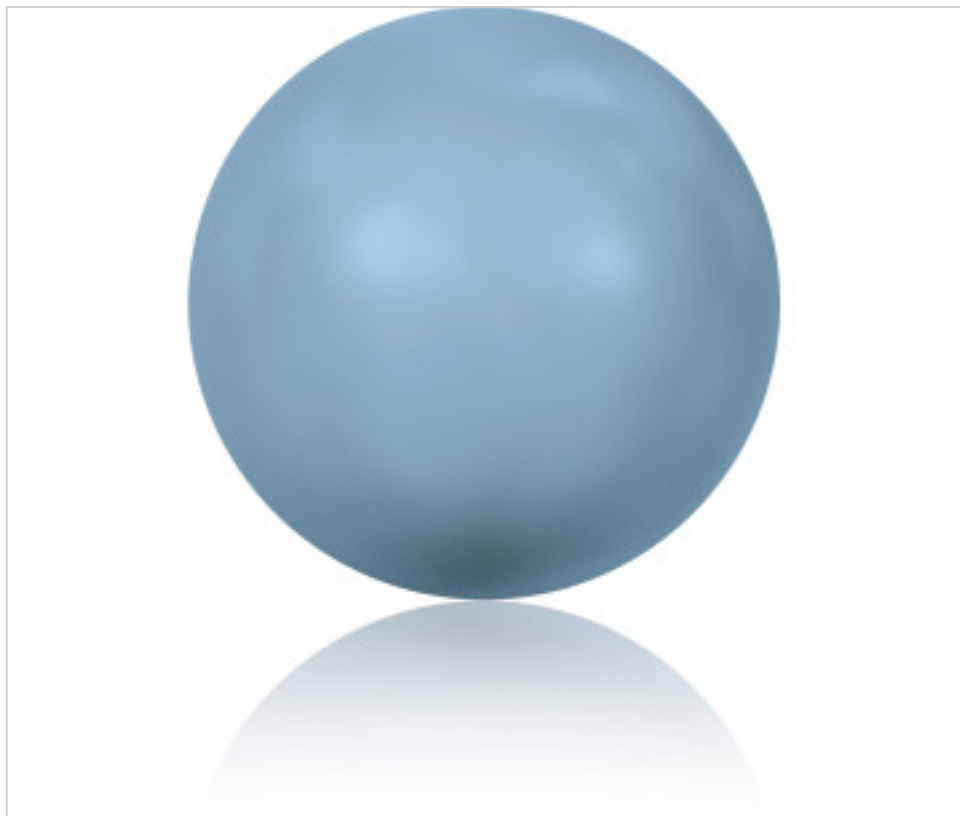

SWAROVSKI CRYSTAL > Swarovski Elements Fashion > Crystal Pearls
5817 Pearl

PC5817.006.709 - 1140668

5817 6mm Crystal (001 709)

December 22nd, 2024, 04:01

PRICE

	Lot	P.V.P. excluding VAT
Pedido mínimo	250	0,3973€

Continued on next page >>

SWAROVSKI CRYSTAL > Swarovski Elements Fashion > Crystal Pearls
5817 Pearl

PC5817.006.709 - 1140668

5817 6mm Crystal (001 709)

TECHNICAL SPECIFICATIONS

Packging: Box 250 Units

OTHER FEATURES

Size: 6 mm

Colour: Crystal

Color effect: Turquoise Pearl

DOCUMENTS

 [Hand](#)

 [Sewing](#)

 [5817 6mm Crystal \(001 709\)](#)