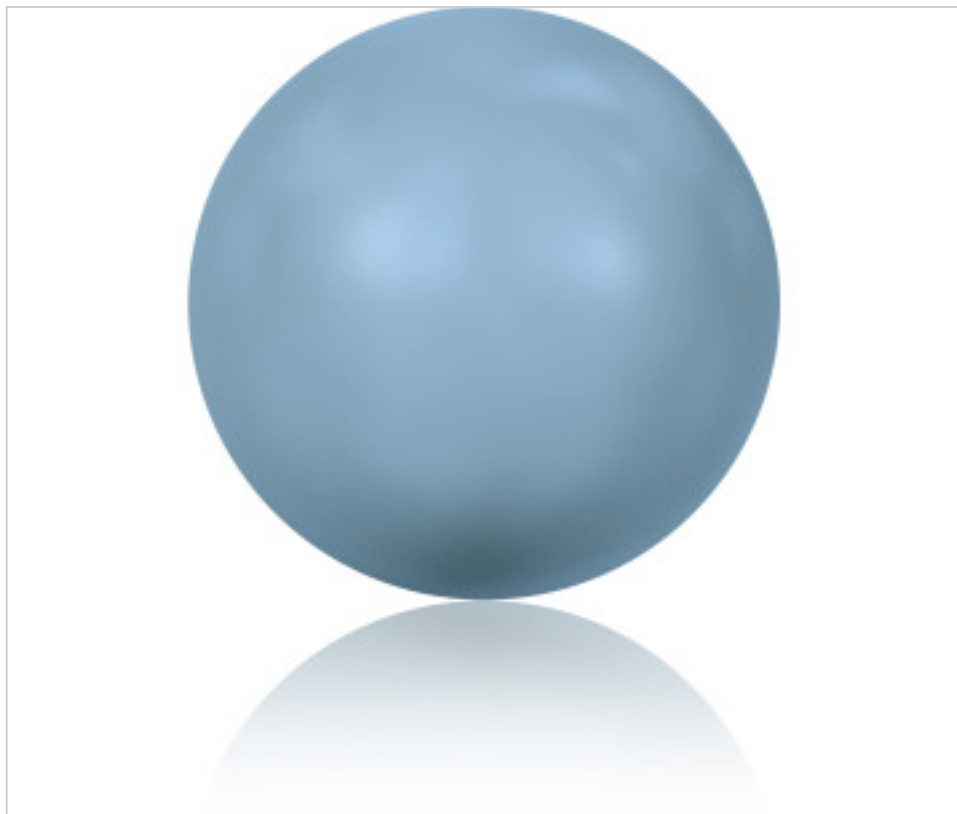

SWAROVSKI CRYSTAL > Swarovski Elements Fashion > Crystal Pearls
5817 Pearl

PC5817.006.709 - 1140668

5817 6mm Crystal (001 709)

March 04th, 2025, 05:40

PRICE

	Lot	P.V.P. excluding VAT
Pedido mínimo	250	0,4099€

Continued on next page >>

SWAROVSKI CRYSTAL > Swarovski Elements Fashion > Crystal Pearls
5817 Pearl

PC5817.006.709 - 1140668

5817 6mm Crystal (001 709)

TECHNICAL SPECIFICATIONS

Packging: Box 250 Units

OTHER FEATURES

Size: 6 mm

Colour: Crystal

Color effect: Turquoise Pearl

DOCUMENTS

 [Hand](#)

 [Sewing](#)

 [5817 6mm Crystal \(001 709\)](#)