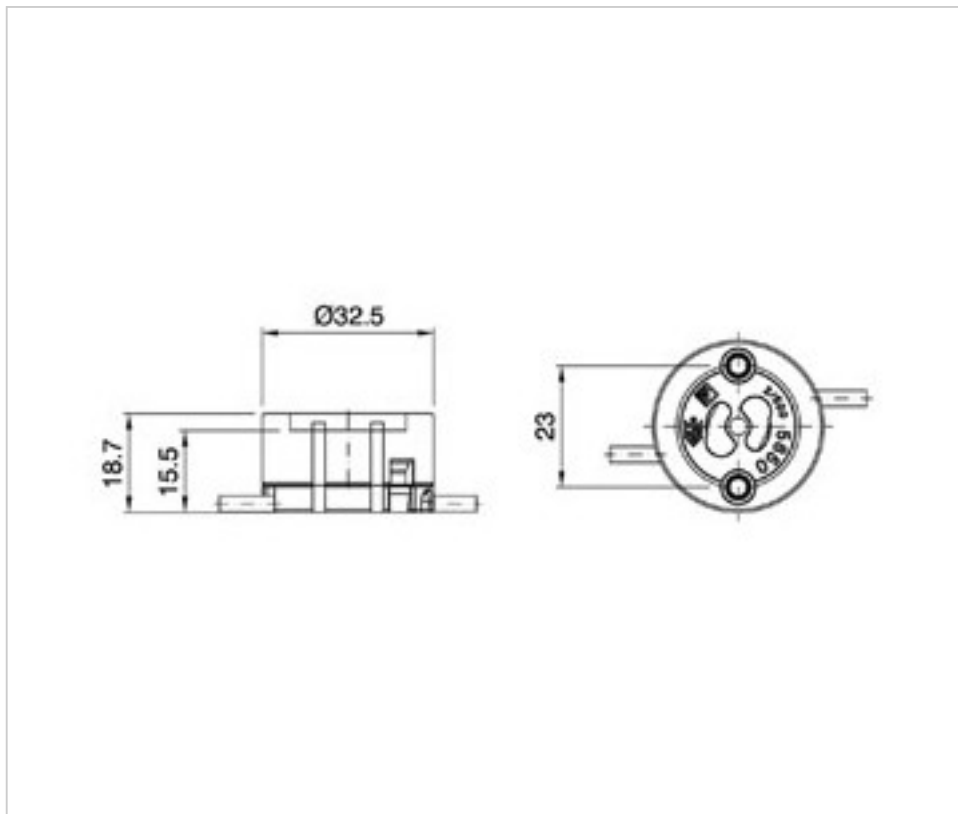

SWAROVSKI CRYSTAL > Swarovski Elements Fashion > Crystal Pearls  
Crystal Pearls

PC5850.010.620B - 675987

Tira perlas 5850 10mm Cream Pearl (620) 17cm ES

January 30th, 2025, 07:48

## DESCRIPTION

String of 5850 set pearls made up of 10mm Cream Pearls, 17cm long and with a small silver fitting at each end.

## PRICE

	Lot	P.V.P. excluding VAT
Pedido mínimo	10	9,33€

Continued on next page >>

SWAROVSKI CRYSTAL > Swarovski Elements Fashion > Crystal Pearls  
Crystal Pearls

PC5850.010.620B - 675987

**Tira perlas 5850 10mm Cream Pearl (620) 17cm ES**

## DOCUMENTS

---

 [Tira perlas 5850 10mm Cream Pearl \(620\) 17cm ES](#)