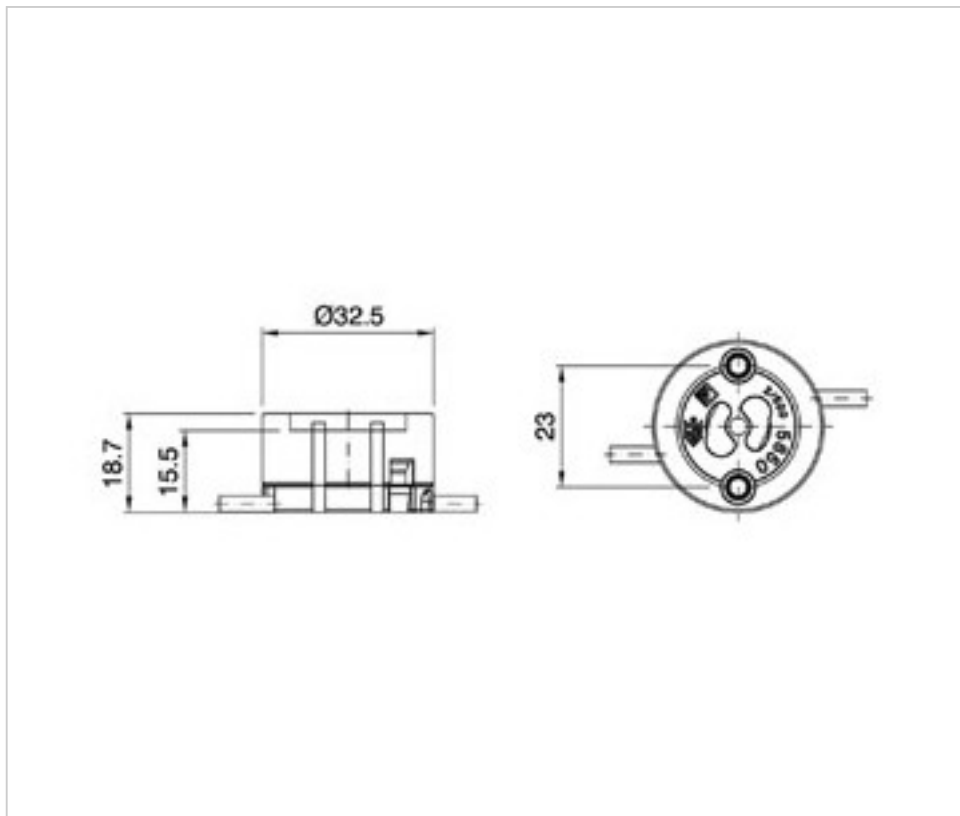

SWAROVSKI CRYSTAL > Swarovski Elements Fashion > Crystal Pearls
Crystal Pearls

PC5850.010.620B - 675987

Tira perlas 5850 10mm Cream Pearl (620) 17cm ES

December 22nd, 2024, 04:22

DESCRIPTION

String of 5850 set pearls made up of 10mm Cream Pearls, 17cm long and with a small silver fitting at each end.

PRICE

	Lot	P.V.P. excluding VAT
Pedido mínimo	10	8,74€

Continued on next page >>

SWAROVSKI CRYSTAL > Swarovski Elements Fashion > Crystal Pearls
Crystal Pearls

PC5850.010.620B - 675987

Tira perlas 5850 10mm Cream Pearl (620) 17cm ES

TECHNICAL SPECIFICATIONS

Packging: Box 10 Units

DOCUMENTS

 [Tira perlas 5850 10mm Cream Pearl \(620\) 17cm ES](#)