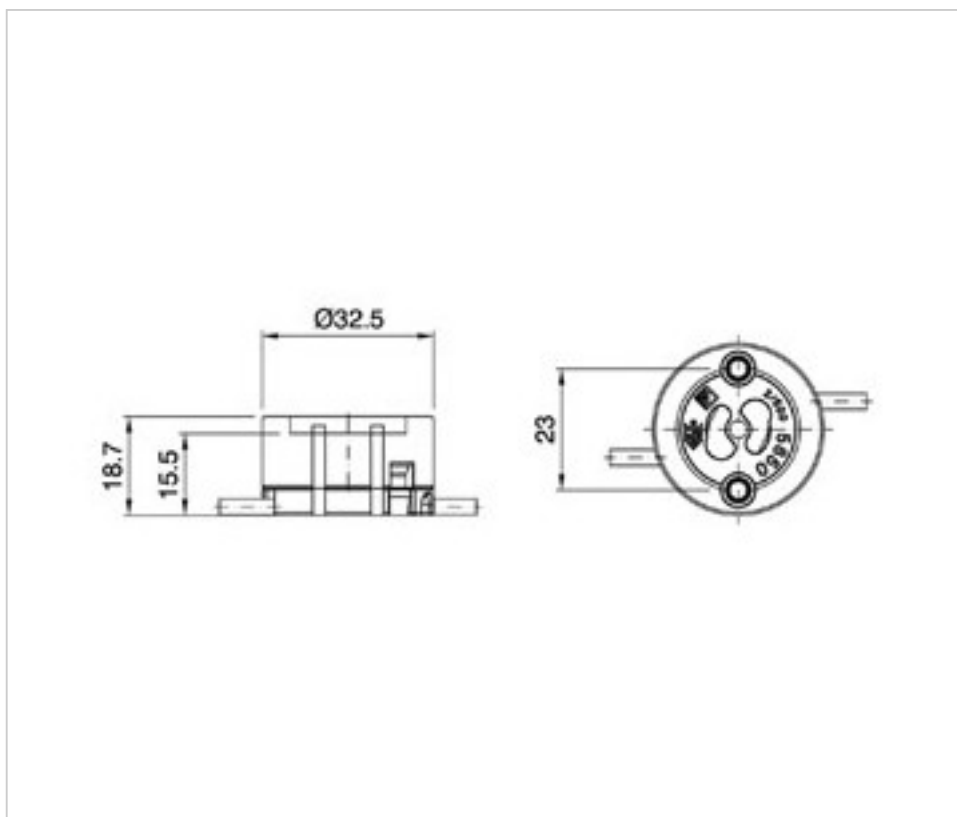

SWAROVSKI CRYSTAL > Swarovski Elements Fashion > Crystal Pearls
Crystal Pearls

PC5850.010.620E

Tira perlas 5850 10mm Cream Pearl (620) 60cm ES

April 06th, 2025, 19:34

DESCRIPTION

String of 5850 set pearls made up of 10mm Cream Pearls, 60cm long and with a small silver fitting at each end.

PRICE

	Lot	P.V.P. excluding VAT
Pedido mínimo	3	18,37€

Continued on next page >>

SWAROVSKI CRYSTAL > Swarovski Elements Fashion > Crystal Pearls
Crystal Pearls

PC5850.010.620E

Tira perlas 5850 10mm Cream Pearl (620) 60cm ES

TECHNICAL SPECIFICATIONS

Weight: 24 Grams

Packging: Box 3 Units

DOCUMENTS

 [Tira perlas 5850 10mm Cream Pearl \(620\) 60cm ES](#)