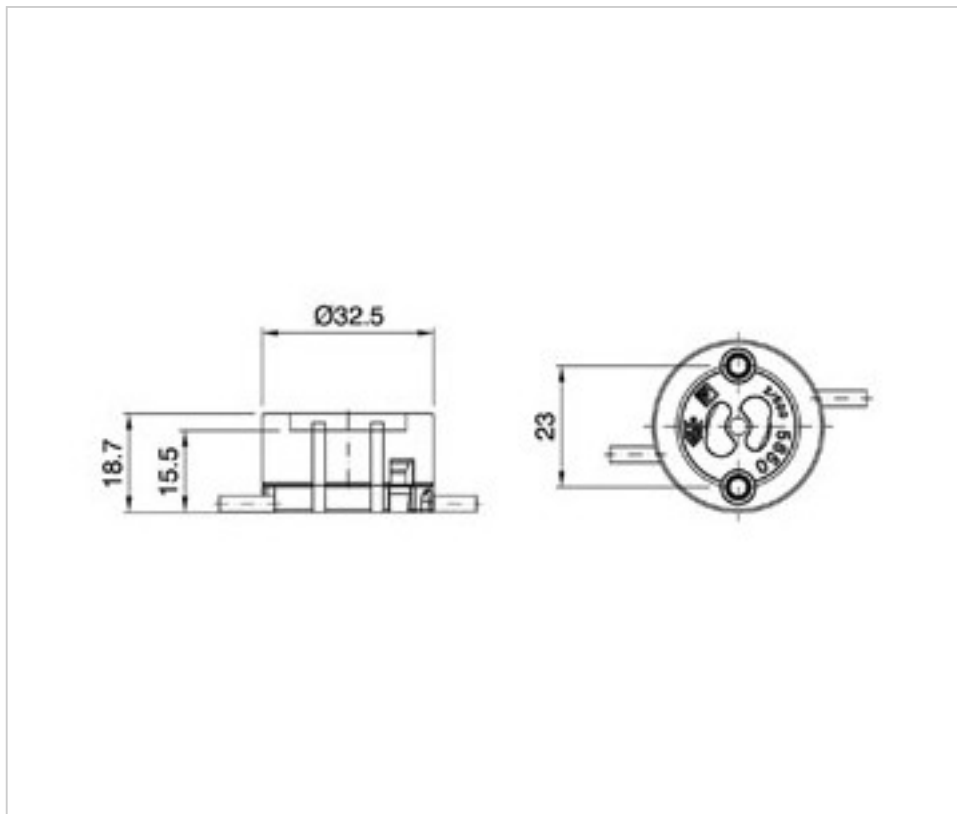

SWAROVSKI CRYSTAL > Swarovski Elements Fashion > Crystal Pearls
Crystal Pearls

PC5850.010.620E

Tira perlas 5850 10mm Cream Pearl (620) 60cm ES

February 22nd, 2025, 07:45

DESCRIPTION

String of 5850 set pearls made up of 10mm Cream Pearls, 60cm long and with a small silver fitting at each end.

PRICE

	Lot	P.V.P. excluding VAT
Pedido mínimo	3	18,37€

Continued on next page >>

SWAROVSKI CRYSTAL > Swarovski Elements Fashion > Crystal Pearls
Crystal Pearls

PC5850.010.620E

Tira perlas 5850 10mm Cream Pearl (620) 60cm ES

TECHNICAL SPECIFICATIONS

Weight: 24 Grams

Packging: Box 3 Units

DOCUMENTS

 [Tira perlas 5850 10mm Cream Pearl \(620\) 60cm ES](#)