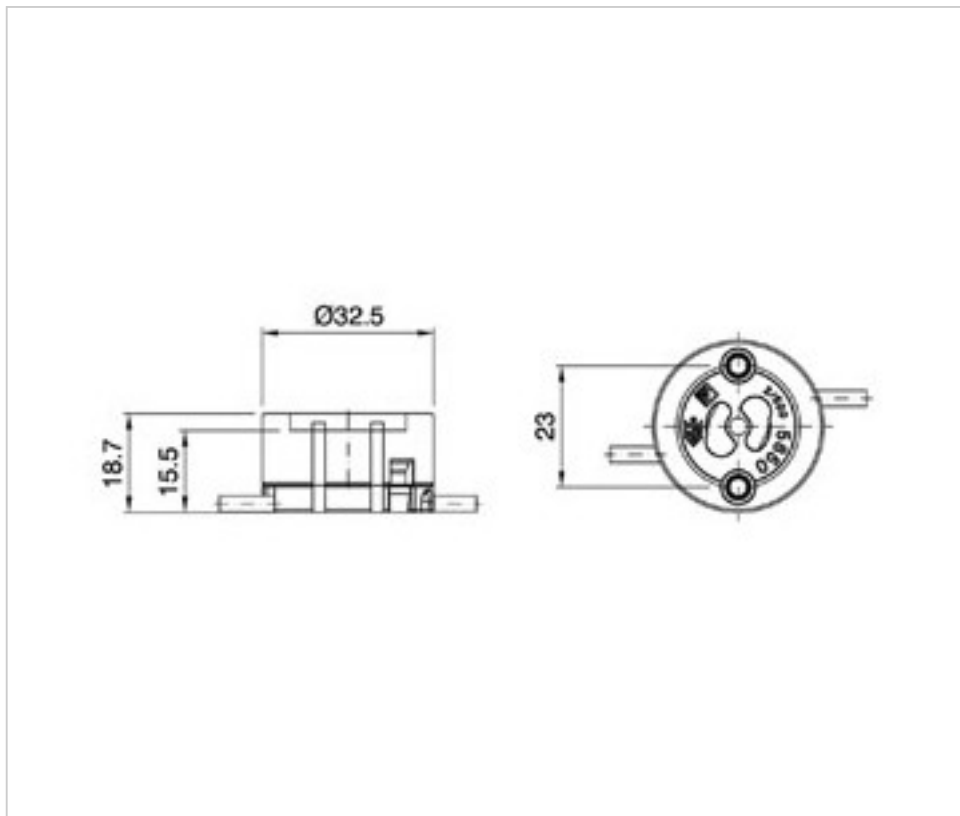

SWAROVSKI CRYSTAL > Swarovski Elements Fashion > Crystal Pearls
Crystal Pearls

PC5850.010.620E

Tira perlas 5850 10mm Cream Pearl (620) 60cm ES

December 22nd, 2024, 03:57

DESCRIPTION

String of 5850 set pearls made up of 10mm Cream Pearls, 60cm long and with a small silver fitting at each end.

PRICE

	Lot	P.V.P. excluding VAT
Pedido mínimo	3	18,37€

Continued on next page >>

SWAROVSKI CRYSTAL > Swarovski Elements Fashion > Crystal Pearls
Crystal Pearls

PC5850.010.620E

Tira perlas 5850 10mm Cream Pearl (620) 60cm ES

TECHNICAL SPECIFICATIONS

Weight: 24 Grams

Packging: Box 3 Units

DOCUMENTS

 [Tira perlas 5850 10mm Cream Pearl \(620\) 60cm ES](#)