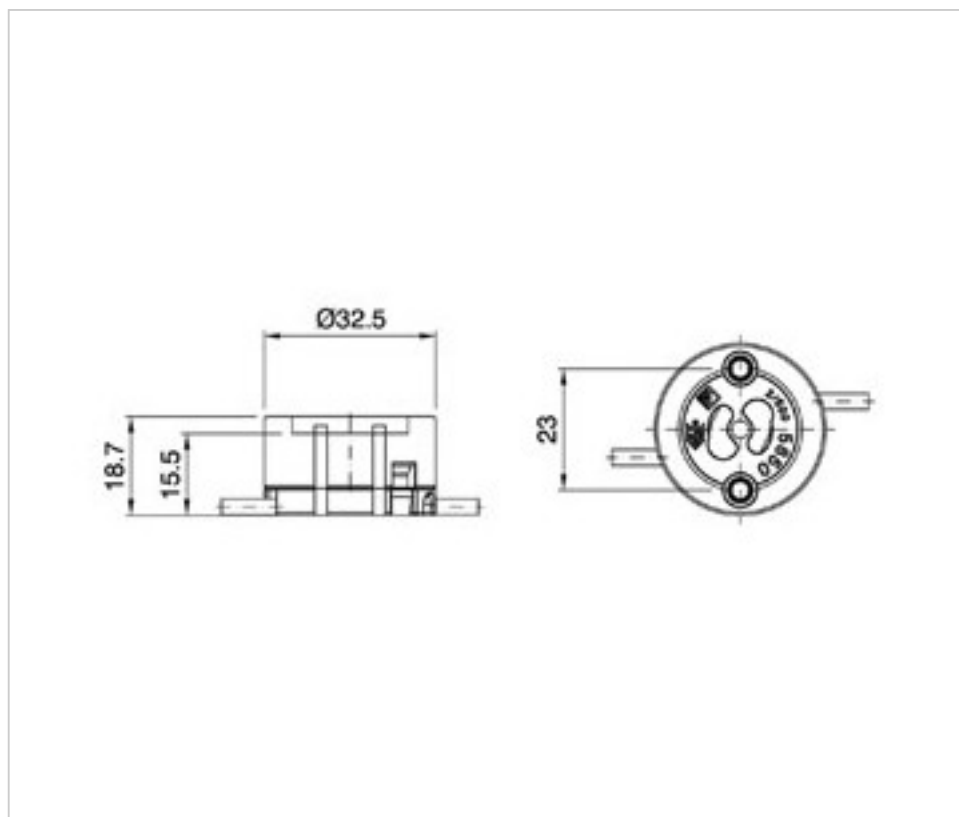

SWAROVSKI CRYSTAL > Swarovski Elements Fashion > Crystal Pearls
Crystal Pearls

PC5850.010.620E

Tira perlas 5850 10mm Cream Pearl (620) 60cm ES

November 03rd, 2024, 12:30

DESCRIPTION

String of 5850 set pearls made up of 10mm Cream Pearls, 60cm long and with a small silver fitting at each end.

PRICE

	Lot	P.V.P. excluding VAT
Pedido mínimo	3	18,37€

Continued on next page >>

SWAROVSKI CRYSTAL > Swarovski Elements Fashion > Crystal Pearls
Crystal Pearls

PC5850.010.620E

Tira perlas 5850 10mm Cream Pearl (620) 60cm ES

TECHNICAL SPECIFICATIONS

Weight: 24 Grams

Packging: Box 3 Units

DOCUMENTS

 [Tira perlas 5850 10mm Cream Pearl \(620\) 60cm ES](#)