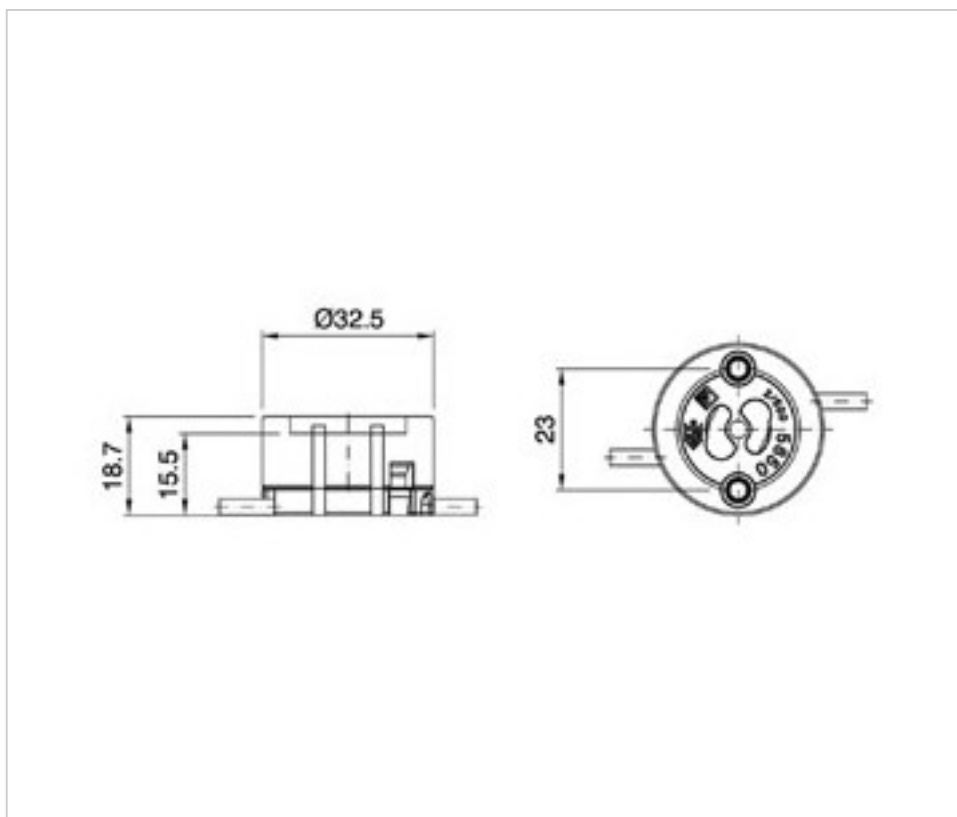

SWAROVSKI CRYSTAL > Swarovski Elements Fashion > Crystal Pearls
Crystal Pearls

PC5850.010.616A

Tira perlas 5850 10mm Light Grey Pearl (616) 17cm ES

April 06th, 2025, 19:30

DESCRIPTION

String of 5850 set pearls made up of 10mm Light Gray Pearls, 17cm long and with a small silver fitting at each end.

PRICE

	Lot	P.V.P. excluding VAT
Pedido mínimo	10	7,01€

Continued on next page >>

SWAROVSKI CRYSTAL > Swarovski Elements Fashion > Crystal Pearls
Crystal Pearls

PC5850.010.616A

Tira perlas 5850 10mm Light Grey Pearl (616) 17cm ES

TECHNICAL SPECIFICATIONS

Packging: Box 10 Units

DOCUMENTS

 [Tira perlas 5850 10mm Light Grey Pearl \(616\) 17cm ES](#)