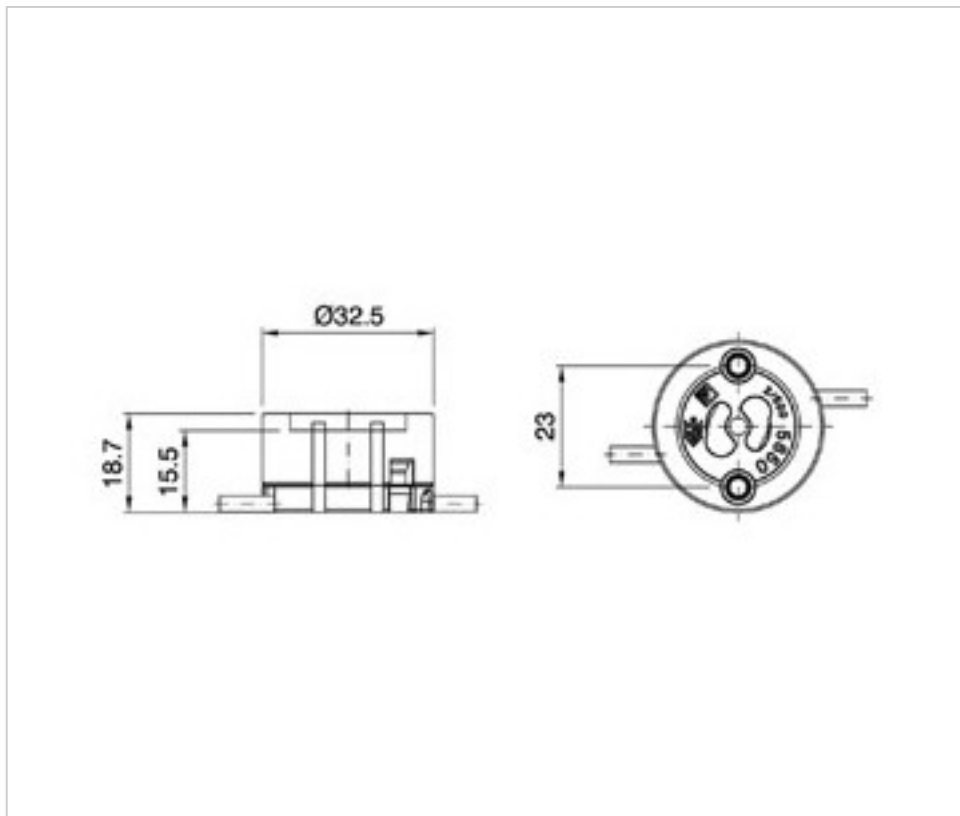

SWAROVSKI CRYSTAL > Swarovski Elements Fashion > Crystal Pearls  
Crystal Pearls

**PC5850.010.616A**

**Tira perlas 5850 10mm Light Grey Pearl (616) 17cm ES**

December 22nd, 2024, 03:42

## DESCRIPTION

String of 5850 set pearls made up of 10mm Light Gray Pearls, 17cm long and with a small silver fitting at each end.

## PRICE

	Lot	P.V.P. excluding VAT
Pedido mínimo	10	6,55€

Continued on next page >>

SWAROVSKI CRYSTAL > Swarovski Elements Fashion > Crystal Pearls  
Crystal Pearls

**PC5850.010.616A**

**Tira perlas 5850 10mm Light Grey Pearl (616) 17cm ES**

## **DOCUMENTS**

---

 [Tira perlas 5850 10mm Light Grey Pearl \(616\) 17cm ES](#)