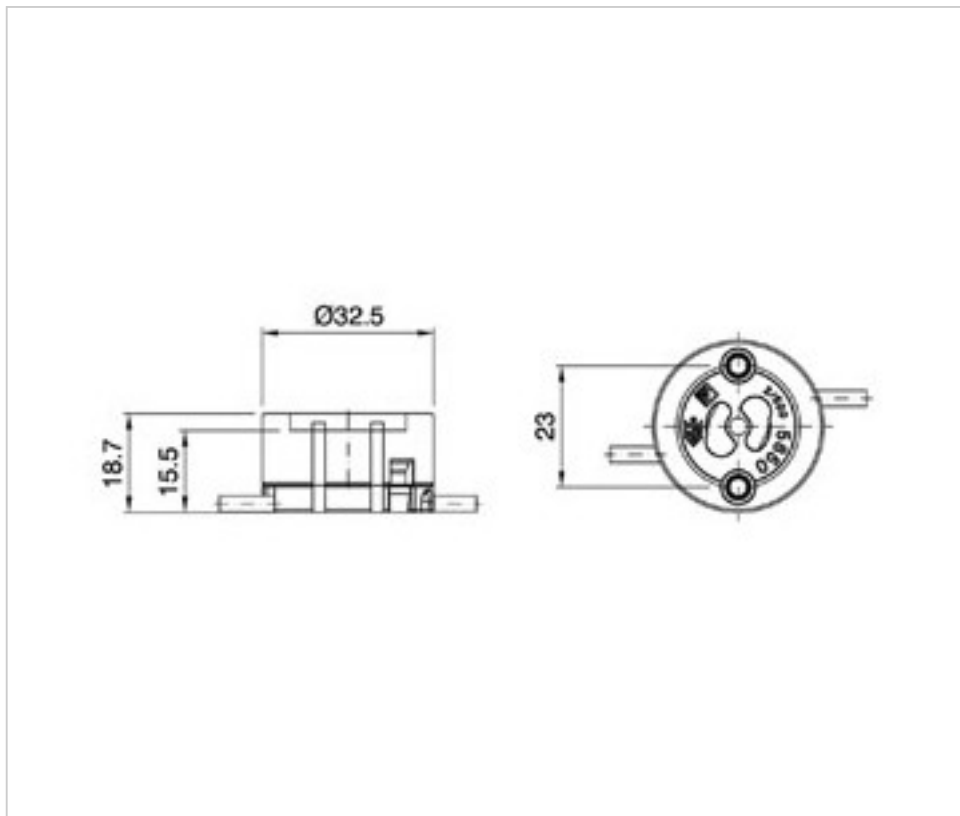

SWAROVSKI CRYSTAL > Swarovski Elements Fashion > Crystal Pearls
Crystal Pearls

PC5850.010.616A

Tira perlas 5850 10mm Light Grey Pearl (616) 17cm ES

February 22nd, 2025, 07:16

DESCRIPTION

String of 5850 set pearls made up of 10mm Light Gray Pearls, 17cm long and with a small silver fitting at each end.

PRICE

	Lot	P.V.P. excluding VAT
Pedido mínimo	10	7,01€

Continued on next page >>

SWAROVSKI CRYSTAL > Swarovski Elements Fashion > Crystal Pearls
Crystal Pearls

PC5850.010.616A

Tira perlas 5850 10mm Light Grey Pearl (616) 17cm ES

TECHNICAL SPECIFICATIONS

Packging: Box 10 Units

DOCUMENTS

 [Tira perlas 5850 10mm Light Grey Pearl \(616\) 17cm ES](#)