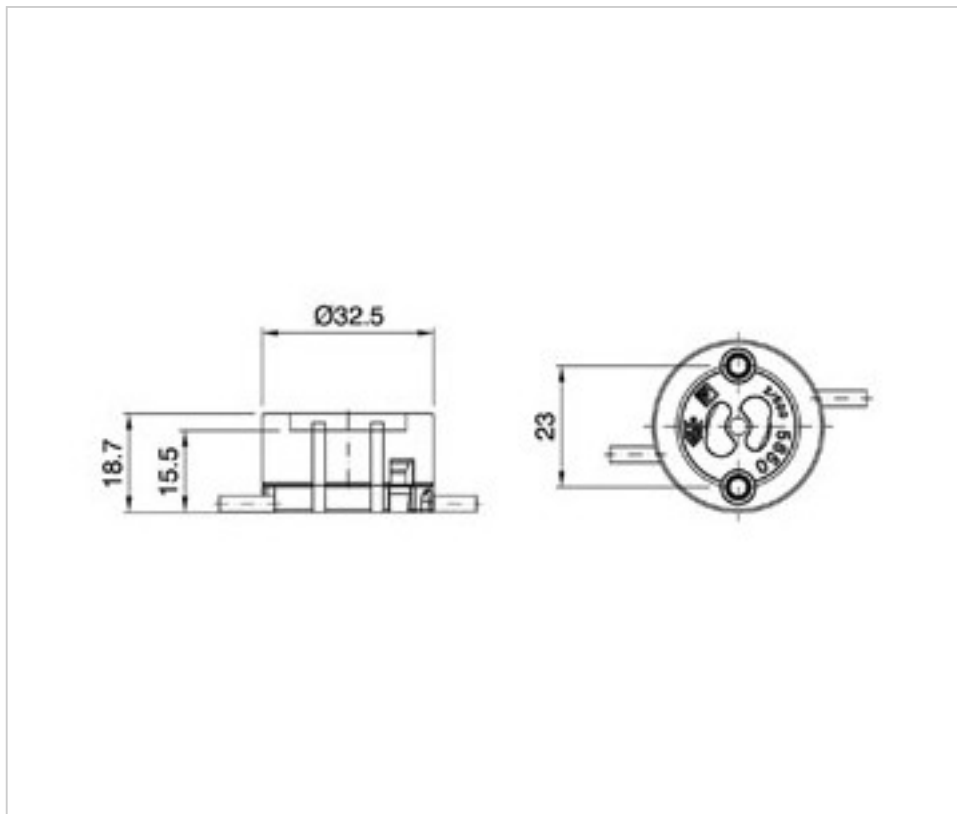

SWAROVSKI CRYSTAL > Swarovski Elements Fashion > Crystal Pearls
Crystal Pearls

PC5850.010.616C

Tira perlas 5850 10mm Light Grey Pearl (616) 70cm ES

November 23rd, 2024, 09:26

DESCRIPTION

String of 5850 set pearls made up of 10mm Light Gray Pearls, 70cm long and with a small silver fitting at each end.

PC5850.010.616C

Tira perlas 5850 10mm Light Grey Pearl (616) 70cm ES

TECHNICAL SPECIFICATIONS

Packging: Box 10 Units

DOCUMENTS

 [Tira perlas 5850 10mm Light Grey Pearl \(616\) 70cm ES](#)