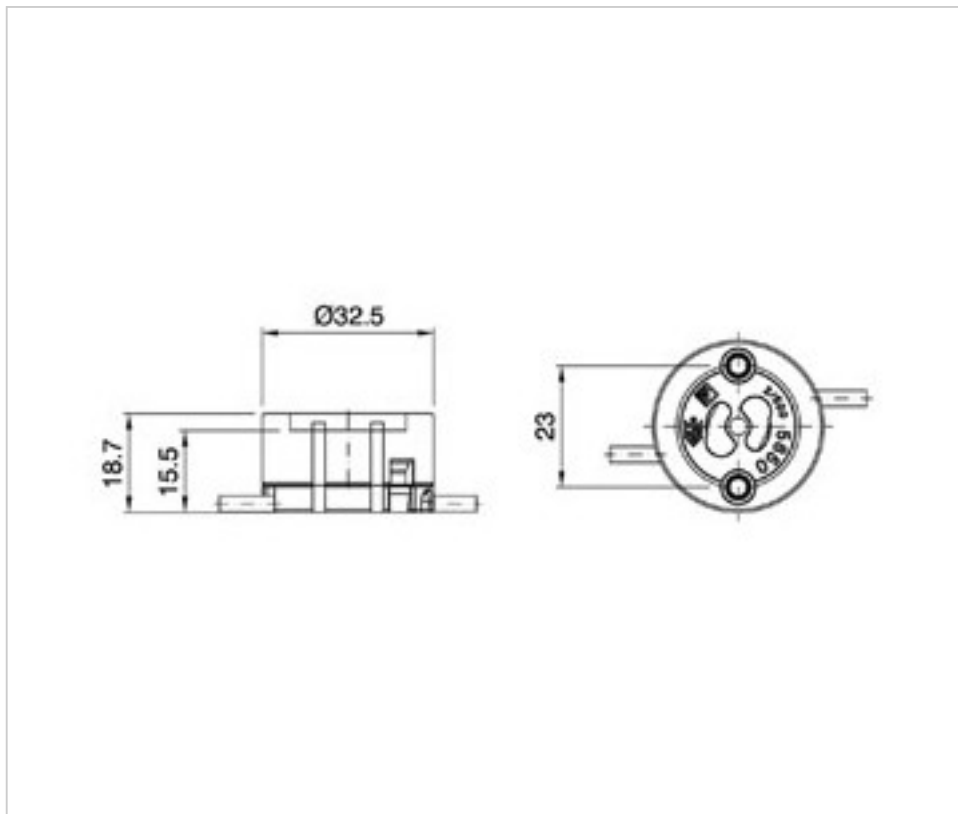

SWAROVSKI CRYSTAL > Swarovski Elements Fashion > Crystal Pearls  
Crystal Pearls

PC5850.010.616C

Tira perlas 5850 10mm Light Grey Pearl (616) 70cm ES

April 06th, 2025, 19:30

## DESCRIPTION

String of 5850 set pearls made up of 10mm Light Gray Pearls, 70cm long and with a small silver fitting at each end.

## PRICE

	Lot	P.V.P. excluding VAT
Pedido mínimo	10	28,94€

Continued on next page >>

SWAROVSKI CRYSTAL > Swarovski Elements Fashion > Crystal Pearls  
Crystal Pearls

PC5850.010.616C

Tira perlas 5850 10mm Light Grey Pearl (616) 70cm ES

## DOCUMENTS

---

 [Tira perlas 5850 10mm Light Grey Pearl \(616\) 70cm ES](#)