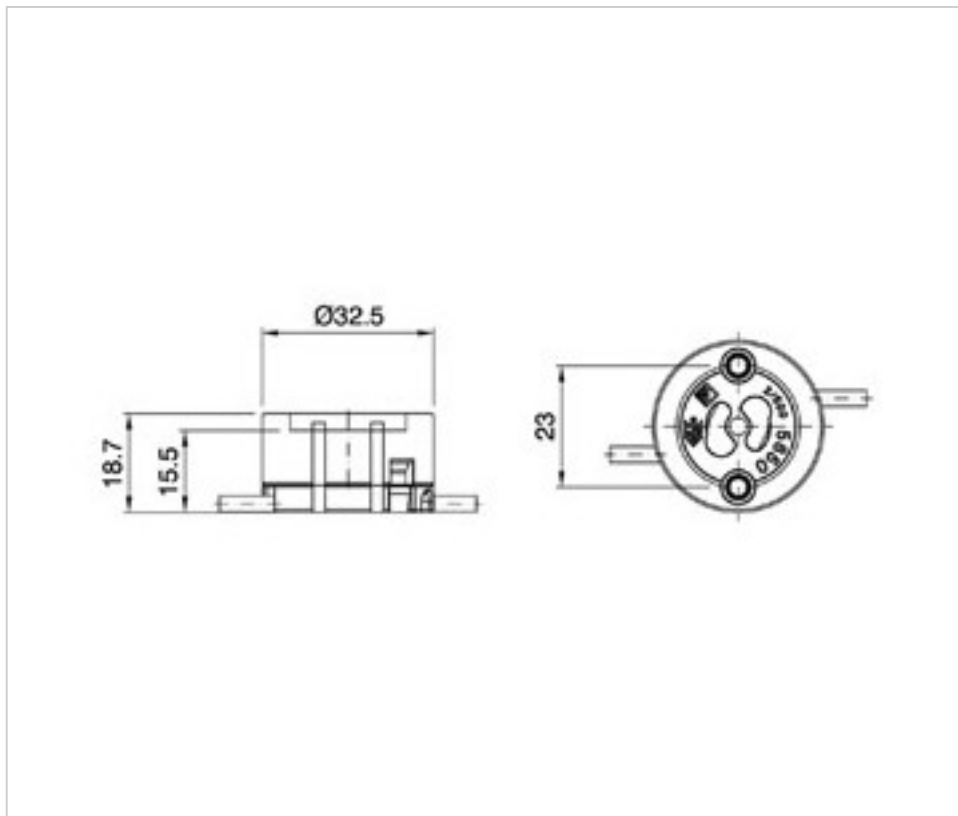

SWAROVSKI CRYSTAL > Swarovski Elements Fashion > Crystal Pearls
Crystal Pearls

PC5850.010.616C

Tira perlas 5850 10mm Light Grey Pearl (616) 70cm ES

February 22nd, 2025, 07:37

DESCRIPTION

String of 5850 set pearls made up of 10mm Light Gray Pearls, 70cm long and with a small silver fitting at each end.

PRICE

	Lot	P.V.P. excluding VAT
Pedido mínimo	10	28,94€

Continued on next page >>

SWAROVSKI CRYSTAL > Swarovski Elements Fashion > Crystal Pearls
Crystal Pearls

PC5850.010.616C

Tira perlas 5850 10mm Light Grey Pearl (616) 70cm ES

TECHNICAL SPECIFICATIONS

Packging: Box 10 Units

DOCUMENTS

 [Tira perlas 5850 10mm Light Grey Pearl \(616\) 70cm ES](#)