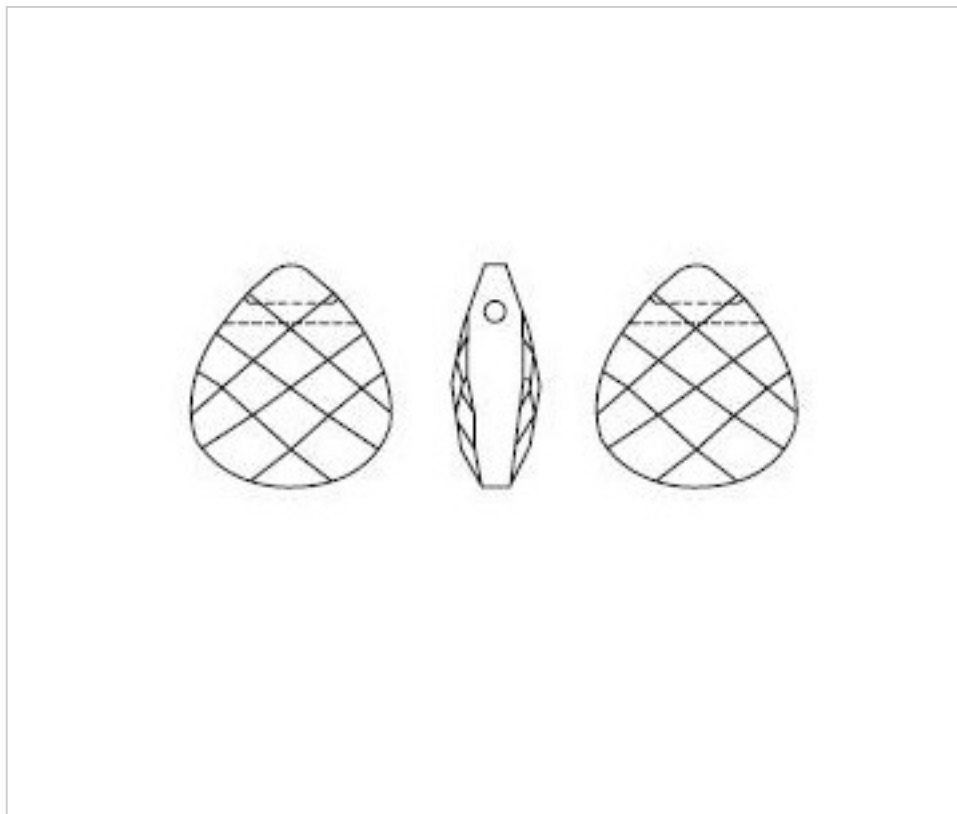

SWAROVSKI CRYSTAL > Swarovski Elements Fashion > Pendants  
Pendants

PP6012.015.223

6012 15x14mm light Rose (223)

November 23rd, 2024, 09:18

**PRICE**

	Lot	P.V.P. excluding VAT
Pedido mínimo	72	2,00€

Continued on next page >>

SWAROVSKI CRYSTAL > Swarovski Elements Fashion > Pendants  
Pendants

PP6012.015.223

6012 15x14mm light Rose (223)

## DOCUMENTS

---

 [Hand](#)

 [Sewing](#)

 [6012 15x14mm light Rose \(223\)](#)