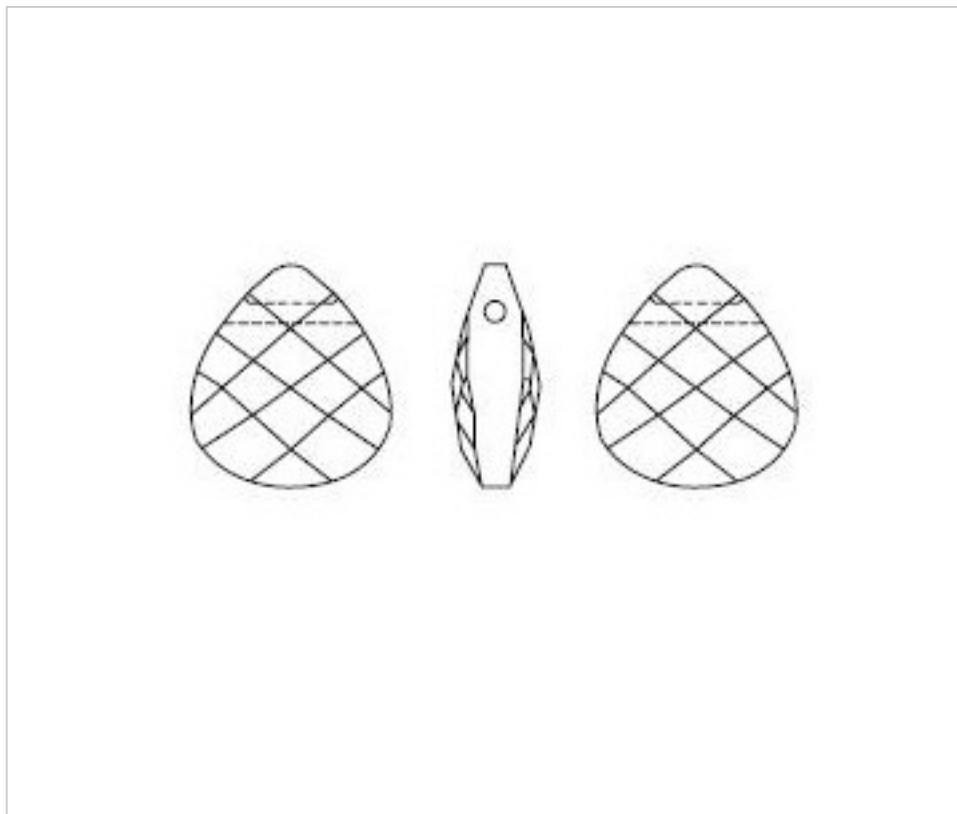

SWAROVSKI CRYSTAL > Swarovski Elements Fashion > Pendants
Pendants

PP6012.015.223

6012 15x14mm light Rose (223)

April 04th, 2025, 12:36

PRICE

	Lot	P.V.P. excluding VAT
Pedido mínimo	72	2,07€

Continued on next page >>

SWAROVSKI CRYSTAL > Swarovski Elements Fashion > Pendants
Pendants

PP6012.015.223

6012 15x14mm light Rose (223)

TECHNICAL SPECIFICATIONS

Weight: 2 Grams

Packging: Box 72 Units

DOCUMENTS

 [Hand](#)

 [Sewing](#)

 [6012 15x14mm light Rose \(223\)](#)