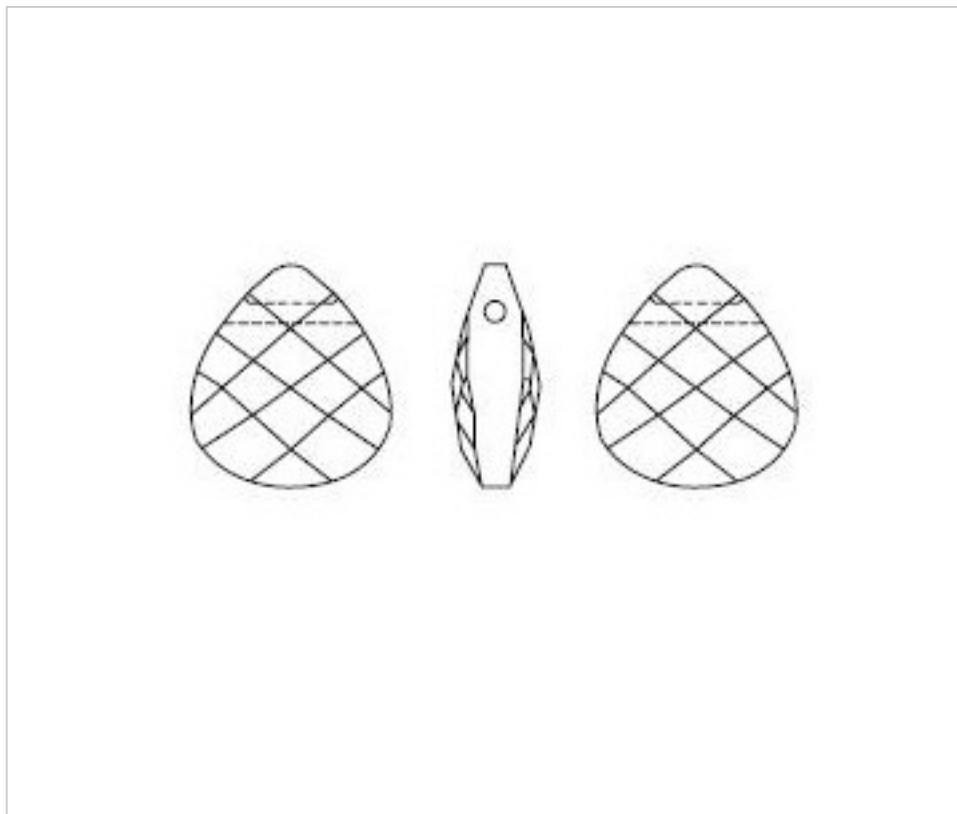

SWAROVSKI CRYSTAL > Swarovski Elements Fashion > Pendants
Pendants

PP6012.015.223

6012 15x14mm light Rose (223)

February 22nd, 2025, 07:20

PRICE

	Lot	P.V.P. excluding VAT
Pedido mínimo	72	2,07€

Continued on next page >>

SWAROVSKI CRYSTAL > Swarovski Elements Fashion > Pendants
Pendants

PP6012.015.223

6012 15x14mm light Rose (223)

TECHNICAL SPECIFICATIONS

Weight: 2 Grams

Packging: Box 72 Units

DOCUMENTS

 [Hand](#)

 [Sewing](#)

 [6012 15x14mm light Rose \(223\)](#)