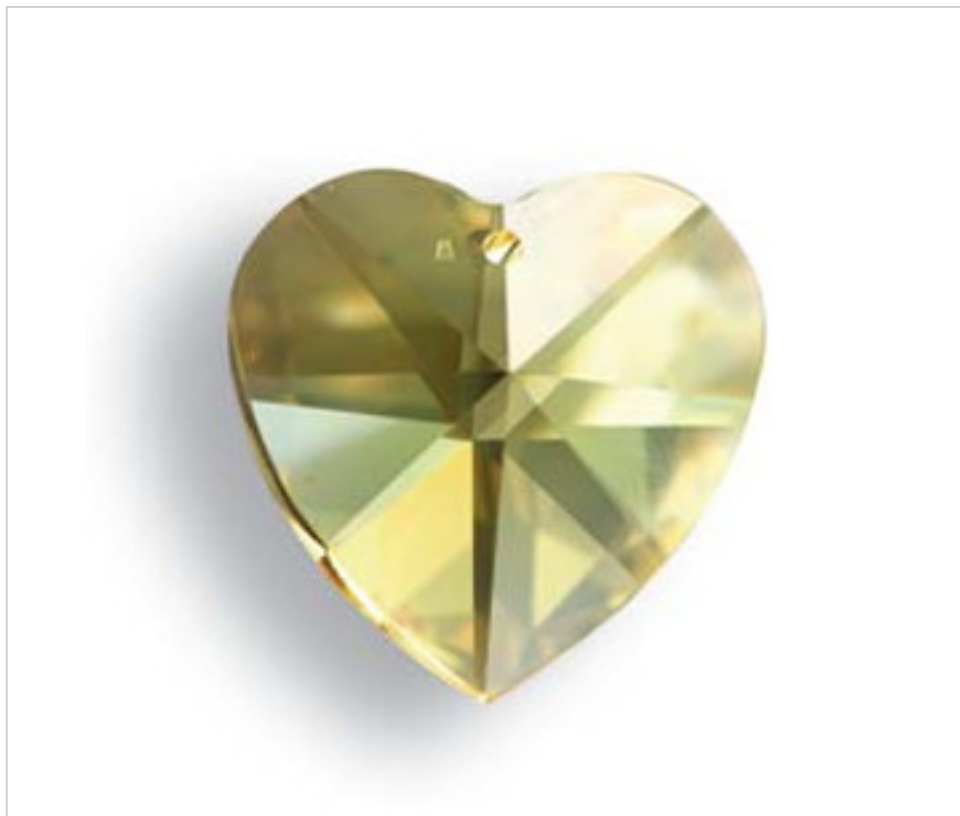

SWAROVSKI CRYSTAL > Swarovski Elements Fashion > Pendants  
Pendants

PP6202.040.226

6202 40mm Light Topaz (226)

April 04th, 2025, 00:33

## DESCRIPTION

Crystal Swarovski Heart Pendant 6202 of 40mm and diameter 3.00mm (+/-0.40mm). Light Topaz. It has a hole to hang

## PRICE

	Lot	P.V.P. excluding VAT
Pedido mínimo	6	9,93€

Continued on next page >>

SWAROVSKI CRYSTAL > Swarovski Elements Fashion > Pendants  
Pendants

PP6202.040.226

6202 40mm Light Topaz (226)