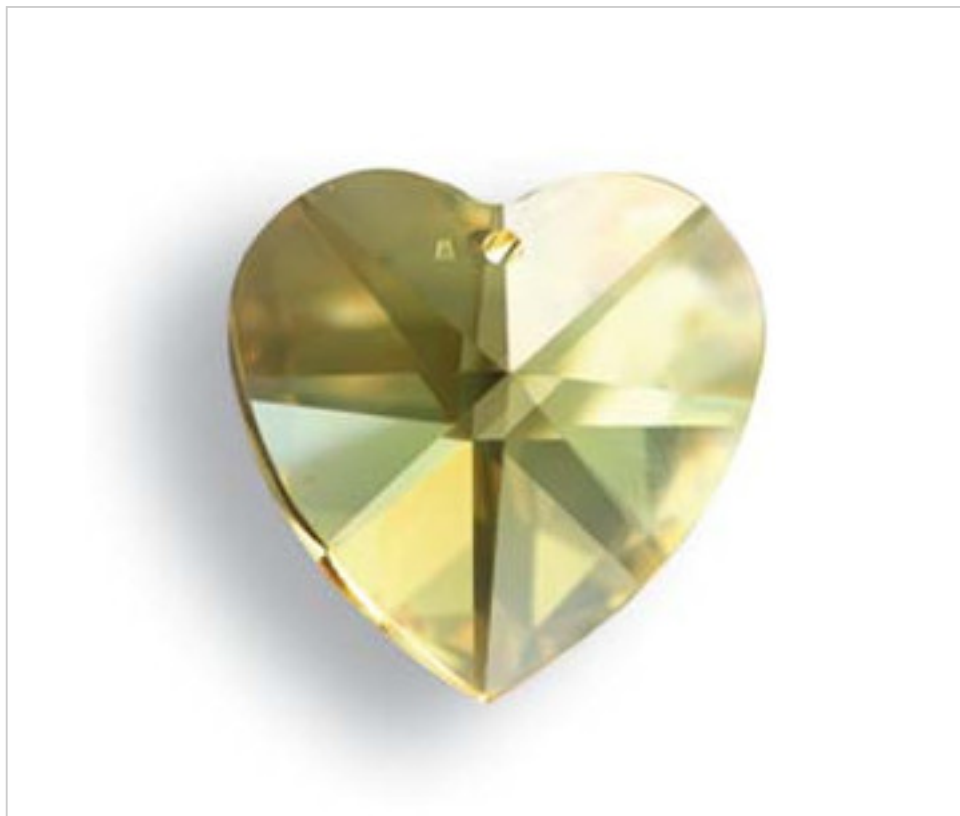

SWAROVSKI CRYSTAL > Swarovski Elements Fashion > Pendants
Pendants

PP6202.040.226

6202 40mm Light Topaz (226)

February 22nd, 2025, 07:43

DESCRIPTION

Crystal Swarovski Heart Pendant 6202 of 40mm and diameter 3.00mm (+/-0.40mm). Light Topaz. It has a hole to hang

PRICE

	Lot	P.V.P. excluding VAT
Pedido mínimo	6	9,93€

Continued on next page >>

SWAROVSKI CRYSTAL > Swarovski Elements Fashion > Pendants
Pendants

PP6202.040.226

6202 40mm Light Topaz (226)

TECHNICAL SPECIFICATIONS