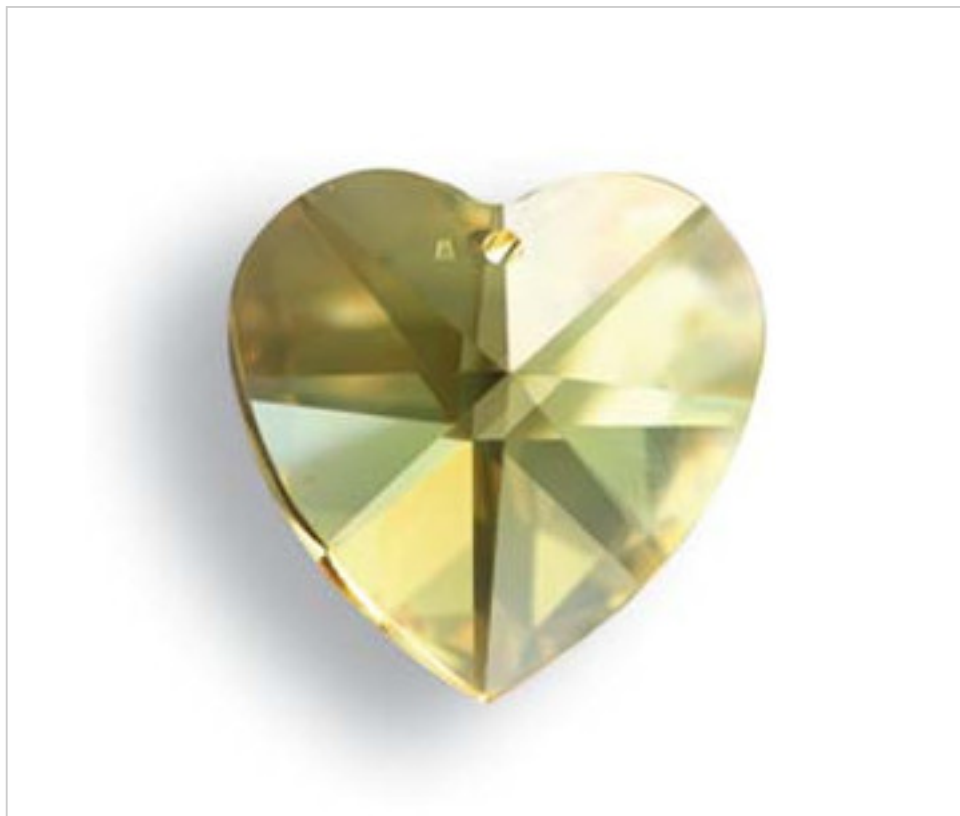

SWAROVSKI CRYSTAL > Swarovski Elements Fashion > Pendants
Pendants

PP6202.040.226

6202 40mm Light Topaz (226)

December 03rd, 2024, 18:54

DESCRIPTION

Crystal Swarovski Heart Pendant 6202 of 40mm and diameter 3.00mm (+/-0.40mm). Light Topaz. It has a hole to hang

PRICE

	Lot	P.V.P. excluding VAT
Pedido mínimo	6	9,65€

Continued on next page >>

SWAROVSKI CRYSTAL > Swarovski Elements Fashion > Pendants
Pendants

PP6202.040.226

6202 40mm Light Topaz (226)

TECHNICAL SPECIFICATIONS