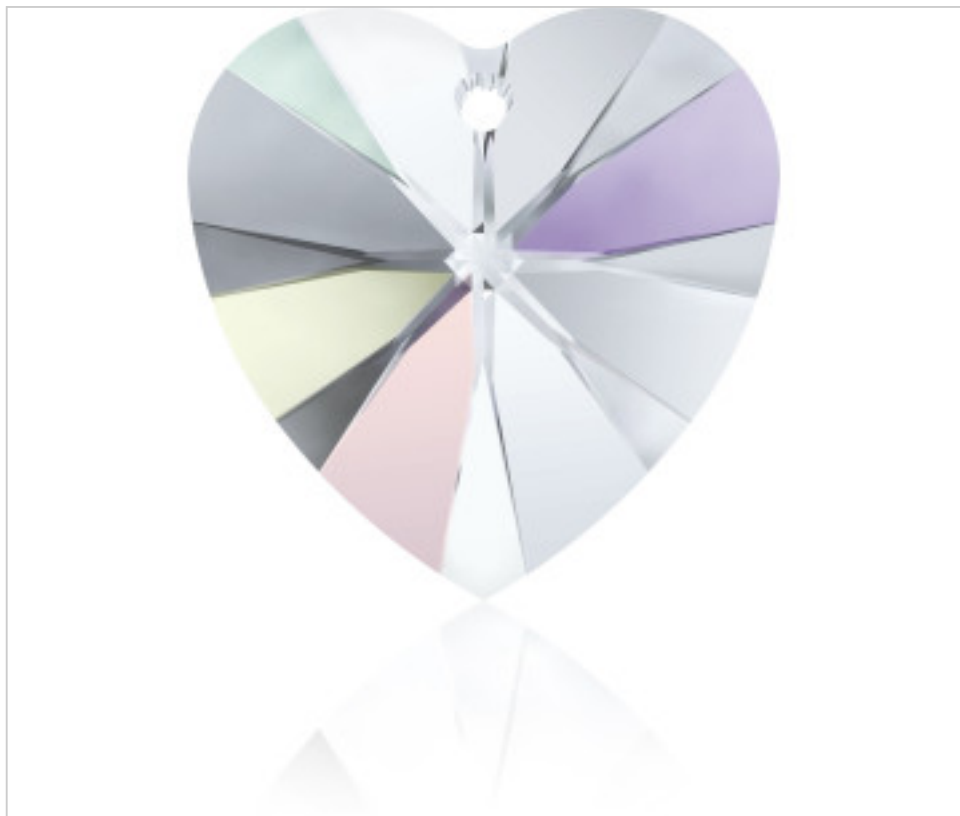

SWAROVSKI CRYSTAL > Swarovski Elements Fashion > Pendants
6228 Xilion Heart Pendant

PP6228.010.001A - 1064382

6228 10,3x10mm Crystal Aurore Boreal (001 AB)

February 01st, 2025, 20:16

PRICE

	Lot	P.V.P. excluding VAT
Pedido mínimo	288	0,5052€

Continued on next page >>

SWAROVSKI CRYSTAL > Swarovski Elements Fashion > Pendatns
6228 Xilion Heart Pendant

PP6228.010.001A - 1064382

6228 10,3x10mm Crystal Aurore Boreal (001 AB)

TECHNICAL SPECIFICATIONS

Weight: 1 Grams

Packging: Box 288 Units

OTHER FEATURES

Size: 10 mm

Colour: Crystal

Color effect: Aurore Boreal

DOCUMENTS

 [Hand](#)

 [Sewing](#)

 [6228 10,3x10mm Crystal Aurore Boreal \(001 AB\)](#)