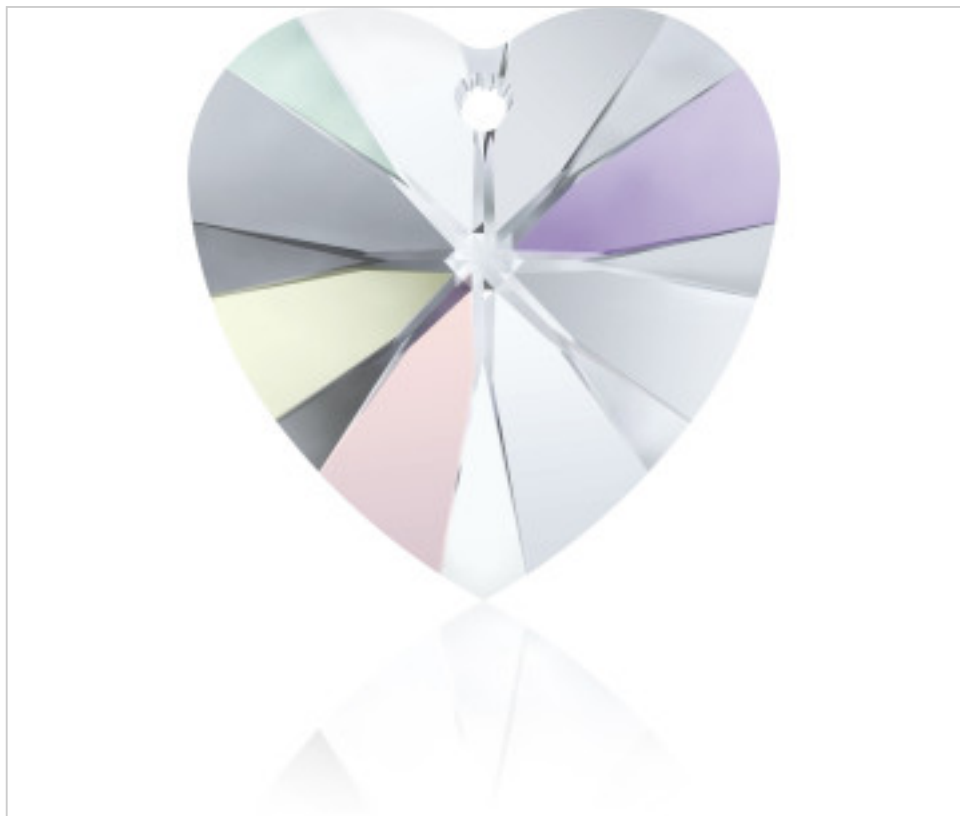

SWAROVSKI CRYSTAL > Swarovski Elements Fashion > Pendants  
6228 Xilion Heart Pendant

PP6228.010.001A - 1064382

6228 10,3x10mm Crystal Aurore Boreal (001 AB)

April 04th, 2025, 00:06

## PRICE

	Lot	P.V.P. excluding VAT
Pedido mínimo	288	0,5052€

Continued on next page >>

SWAROVSKI CRYSTAL > Swarovski Elements Fashion > Pendatns  
6228 Xilion Heart Pendant

PP6228.010.001A - 1064382

**6228 10,3x10mm Crystal Aurore Boreal (001 AB)**

## OTHER FEATURES

---

Size: 10 mm

Colour: Crystal

Color effect: Aurore Boreal