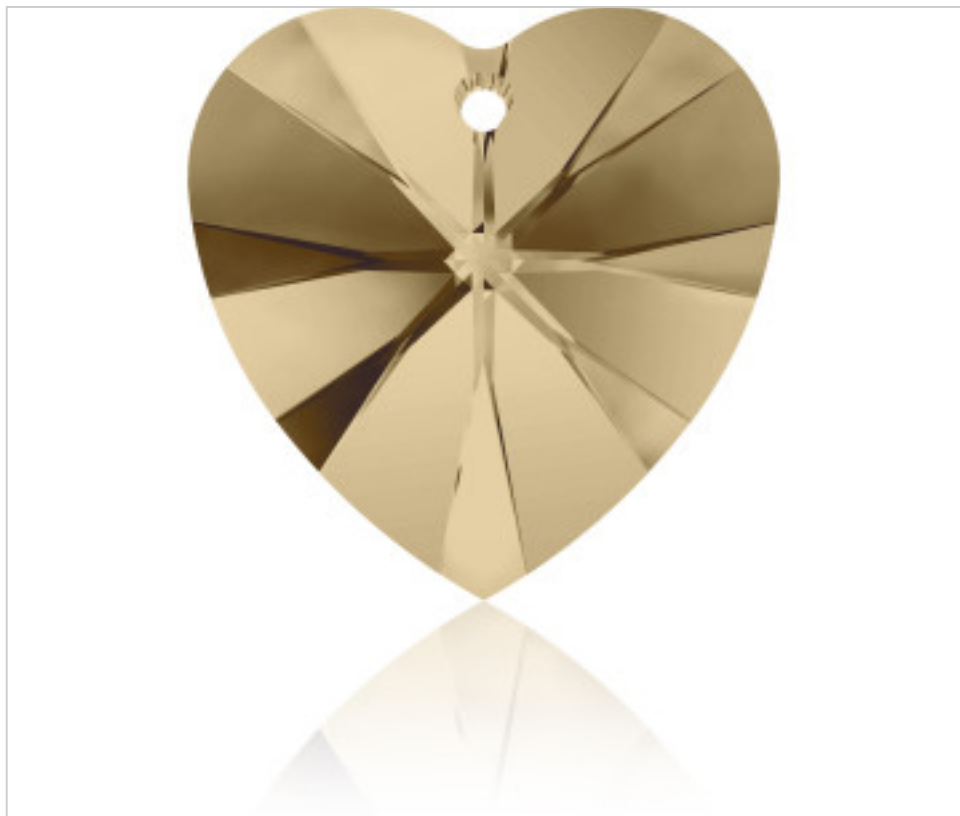

SWAROVSKI CRYSTAL > Swarovski Elements Fashion > Pendants  
6228 Xilion Heart Pendant

PP6228.010.001C - 1021450

6228 10,3x10mm Crystal Golden Shadow(001 GSHA)

February 01st, 2025, 19:39

## PRICE

	Lot	P.V.P. excluding VAT
Pedido mínimo	288	0,5052€

Continued on next page >>

SWAROVSKI CRYSTAL > Swarovski Elements Fashion > Pendatns  
6228 Xilion Heart Pendant

PP6228.010.001C - 1021450

6228 10,3x10mm Crystal Golden Shadow(001 GSHA)

## OTHER FEATURES

---

Size: 10 mm

Colour: Crystal

Color effect: Golden Shadow