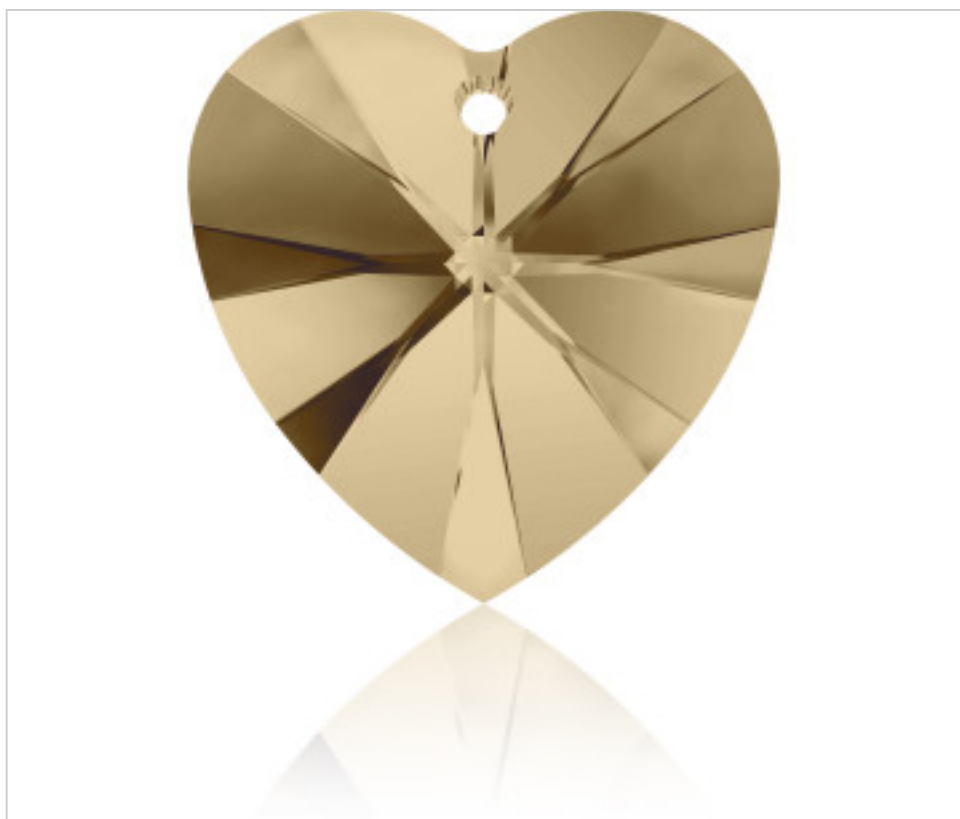

SWAROVSKI CRYSTAL > Swarovski Elements Fashion > Pendants  
6228 Xilion Heart Pendant

PP6228.010.001C - 1021450

6228 10,3x10mm Crystal Golden Shadow(001 GSHA)

April 05th, 2025, 05:20

## PRICE

	Lot	P.V.P. excluding VAT
Pedido mínimo	288	0,5052€

Continued on next page >>

SWAROVSKI CRYSTAL > Swarovski Elements Fashion > Pendatns  
6228 Xilion Heart Pendant

PP6228.010.001C - 1021450

6228 10,3x10mm Crystal Golden Shadow(001 GSHA)

## OTHER FEATURES

---

Size: 10 mm

Colour: Crystal

Color effect: Golden Shadow