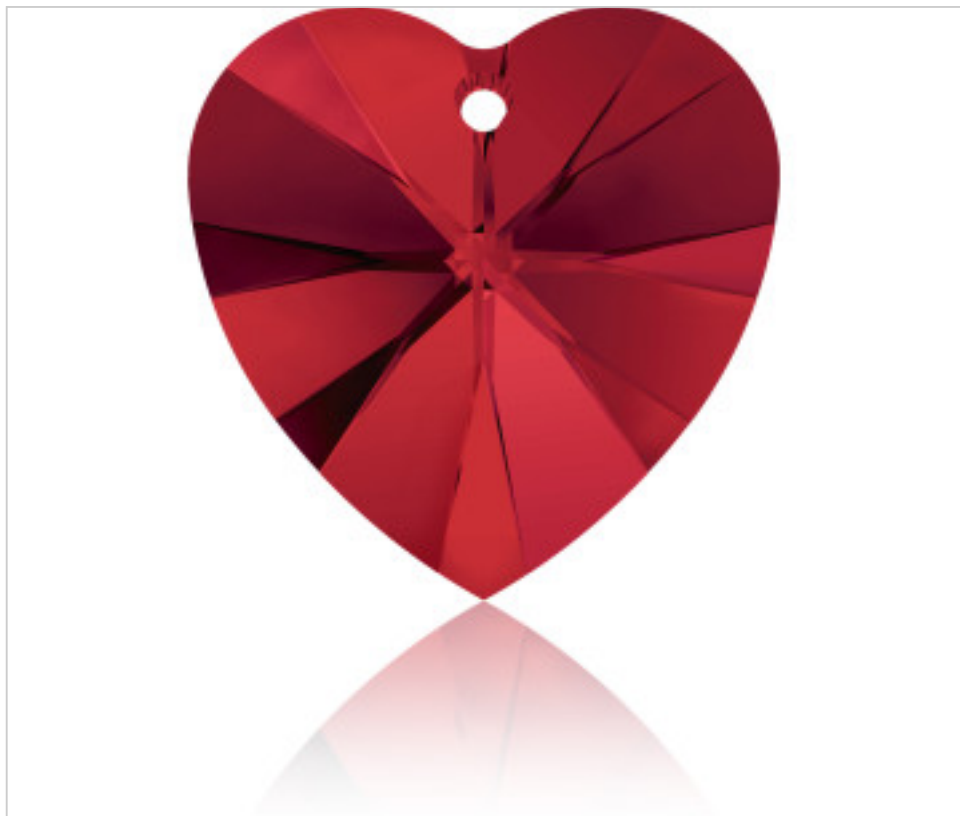

SWAROVSKI CRYSTAL > Swarovski Elements Fashion > Pendants  
6228 Xilion Heart Pendant

PP6228.010.227 - 1064422

6228 10,3x10mm Light Siam (227 )

December 03rd, 2024, 19:01

## OTHER FEATURES

---

Size: 10 mm

Colour: Light Siam