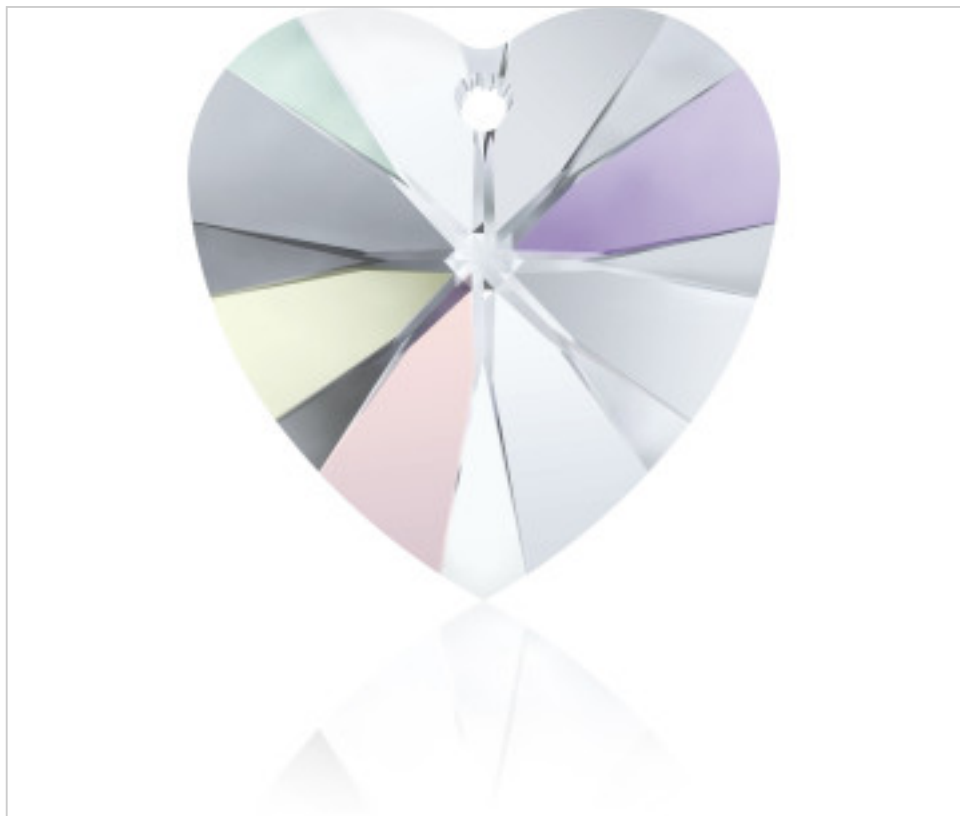

SWAROVSKI CRYSTAL > Swarovski Elements Fashion > Pendants  
6228 Xilion Heart Pendant

PP6228.014.001A - 1064445

6228 14x14mm Crystal Aurore Boreal (001 AB)

November 21st, 2024, 14:22

## PRICE

	Lot	P.V.P. excluding VAT
Pedido mínimo	144	1,00€

Continued on next page >>

SWAROVSKI CRYSTAL > Swarovski Elements Fashion > Pendatns  
6228 Xilion Heart Pendant

PP6228.014.001A - 1064445

6228 14x14mm Crystal Aurore Boreal (001 AB)

## OTHER FEATURES

---

Size: 14 mm

Colour: Crystal

Color effect: Aurore Boreal