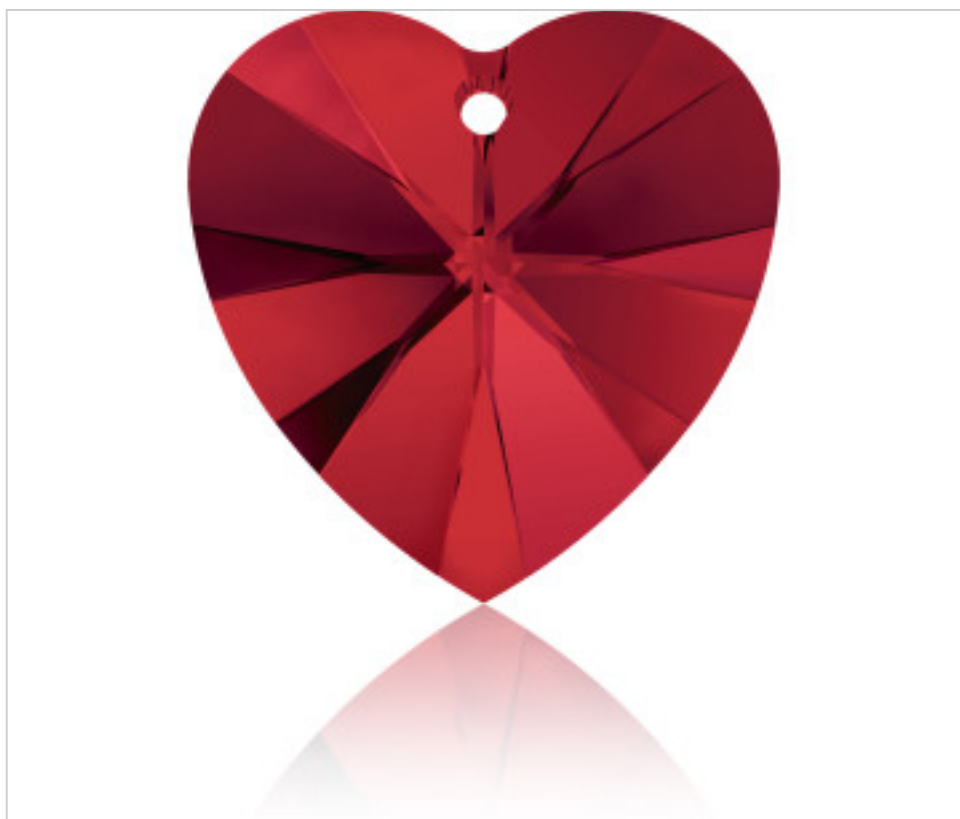

SWAROVSKI CRYSTAL > Swarovski Elements Fashion > Pendants
6228 Xilion Heart Pendant

PP6228.014.227 - 1021439

6228 14x14mm Light Siam (227)

April 04th, 2025, 12:23

PRICE

	Lot	P.V.P. excluding VAT
Pedido mínimo	144	0,99€

Continued on next page >>

SWAROVSKI CRYSTAL > Swarovski Elements Fashion > Pendatns
6228 Xilion Heart Pendant

PP6228.014.227 - 1021439

6228 14x14mm Light Siam (227)

TECHNICAL SPECIFICATIONS

Weight: 1 Grams