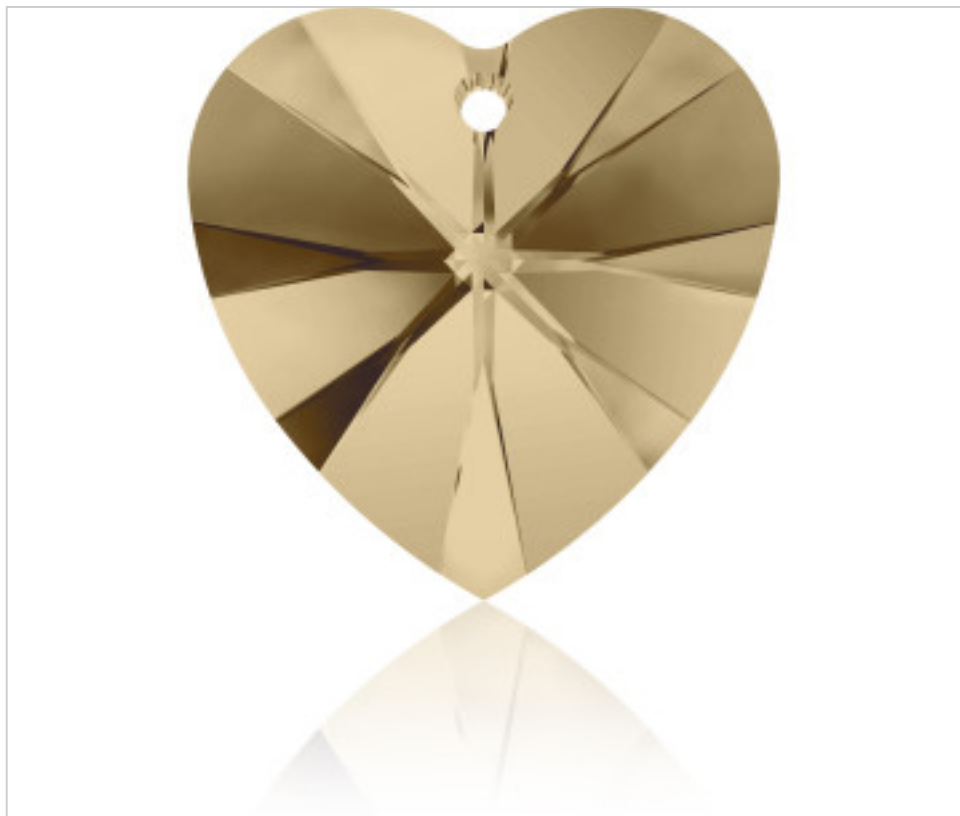

SWAROVSKI CRYSTAL > Swarovski Elements Fashion > Pendants
6228 Xilion Heart Pendant

PP6228.014.001C

6228 14x14mm Crystal Golden Shadow(001 GSHA)

December 03rd, 2024, 18:54

PRICE

	Lot	P.V.P. excluding VAT
Pedido mínimo	144	0,99€

Continued on next page >>

SWAROVSKI CRYSTAL > Swarovski Elements Fashion > Pendatns
6228 Xilion Heart Pendant

PP6228.014.001C

6228 14x14mm Crystal Golden Shadow(001 GSHA)

TECHNICAL SPECIFICATIONS

Weight: 1 Grams

OTHER FEATURES

Size: 14 mm

Colour: Crystal

Color effect: Golden Shadow

DOCUMENTS

 [Hand](#)

 [Sewing](#)

 [6228 14x14mm Crystal Golden Shadow\(001 GSHA\)](#)

 [6228 14x14mm Crystal Golden Shadow\(001 GSHA\)](#)