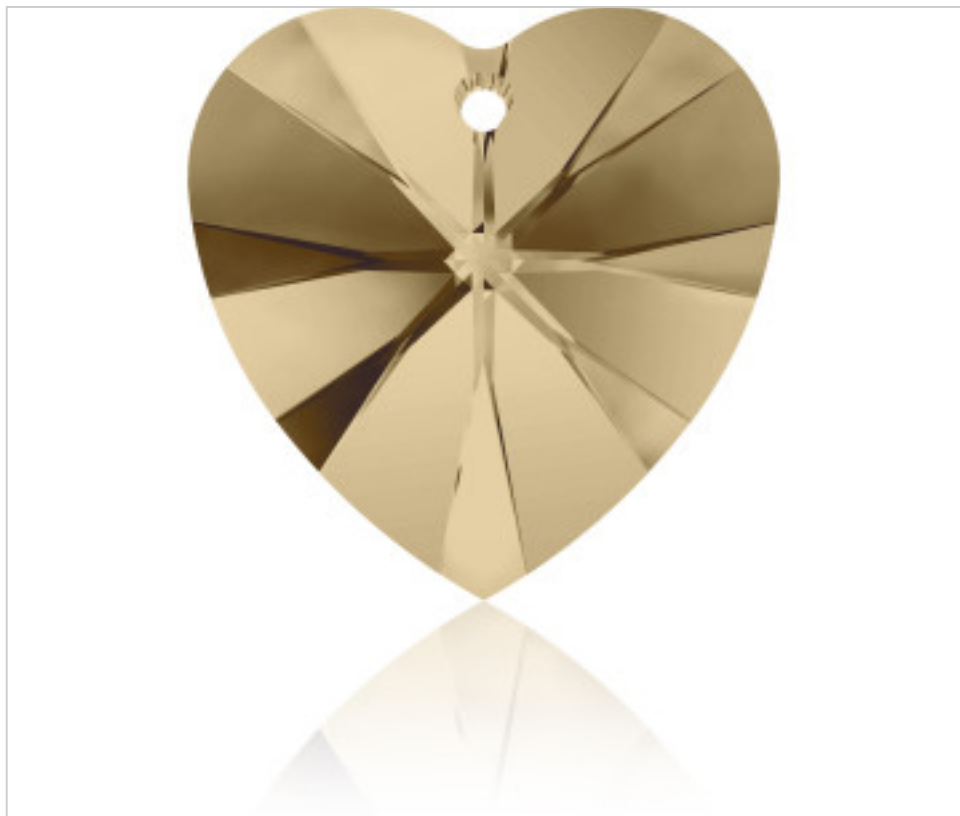

SWAROVSKI CRYSTAL > Swarovski Elements Fashion > Pendants
6228 Xilion Heart Pendant

PP6228.014.001C

6228 14x14mm Crystal Golden Shadow(001 GSHA)

January 22nd, 2025, 01:00

PRICE

	Lot	P.V.P. excluding VAT
Pedido mínimo	144	1,01€

Continued on next page >>

SWAROVSKI CRYSTAL > Swarovski Elements Fashion > Pendatns
6228 Xilion Heart Pendant

PP6228.014.001C

6228 14x14mm Crystal Golden Shadow(001 GSHA)

TECHNICAL SPECIFICATIONS

Weight: 1 Grams

OTHER FEATURES

Size: 14 mm

Colour: Crystal

Color effect: Golden Shadow

DOCUMENTS

 [Hand](#)

 [Sewing](#)

 [6228 14x14mm Crystal Golden Shadow\(001 GSHA\)](#)

 [6228 14x14mm Crystal Golden Shadow\(001 GSHA\)](#)