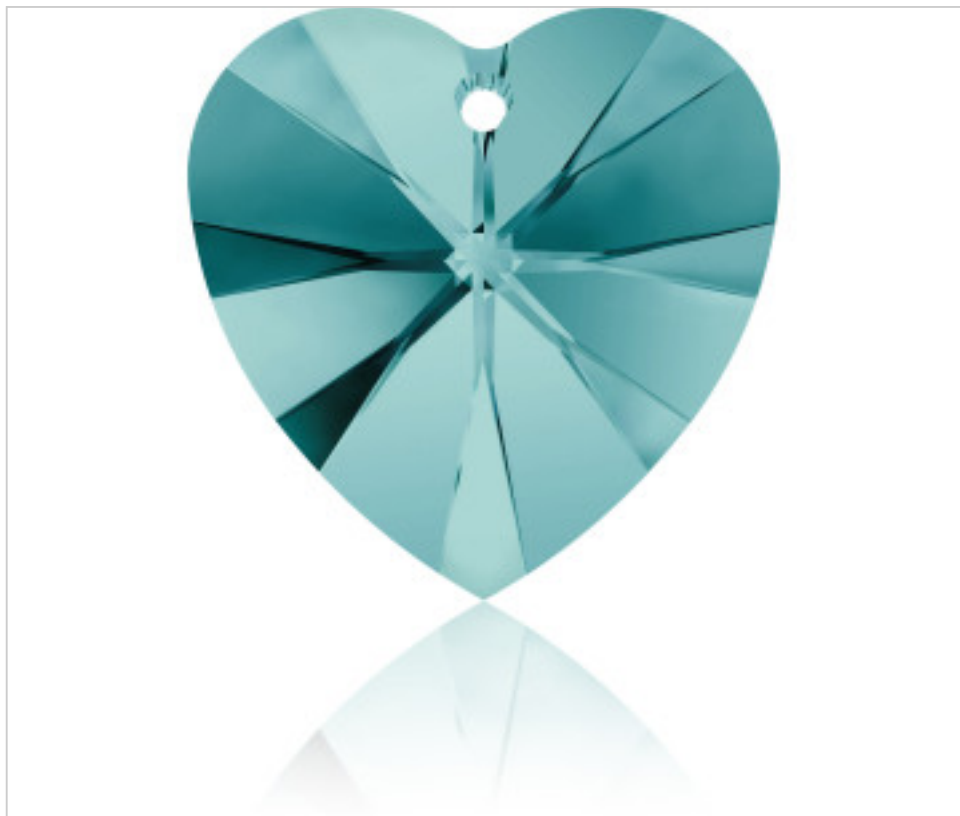

SWAROVSKI CRYSTAL > Swarovski Elements Fashion > Pendants
6228 Xilion Heart Pendant

PP6228.014.229 - 1064460

6228 14x14mm Blue Zircon (229)

February 22nd, 2025, 09:17

PRICE

	Lot	P.V.P. excluding VAT
Pedido mínimo	144	1,01€

Continued on next page >>

SWAROVSKI CRYSTAL > Swarovski Elements Fashion > Pendants
6228 Xilion Heart Pendant

PP6228.014.229 - 1064460

6228 14x14mm Blue Zircon (229)

TECHNICAL SPECIFICATIONS

Weight: 0 Grams

OTHER FEATURES

Size: 14 mm

Colour: Blue Zircon

DOCUMENTS

 [Hand](#)

 [Sewing](#)

 [6228 14x14mm Blue Zircon \(229\)](#)