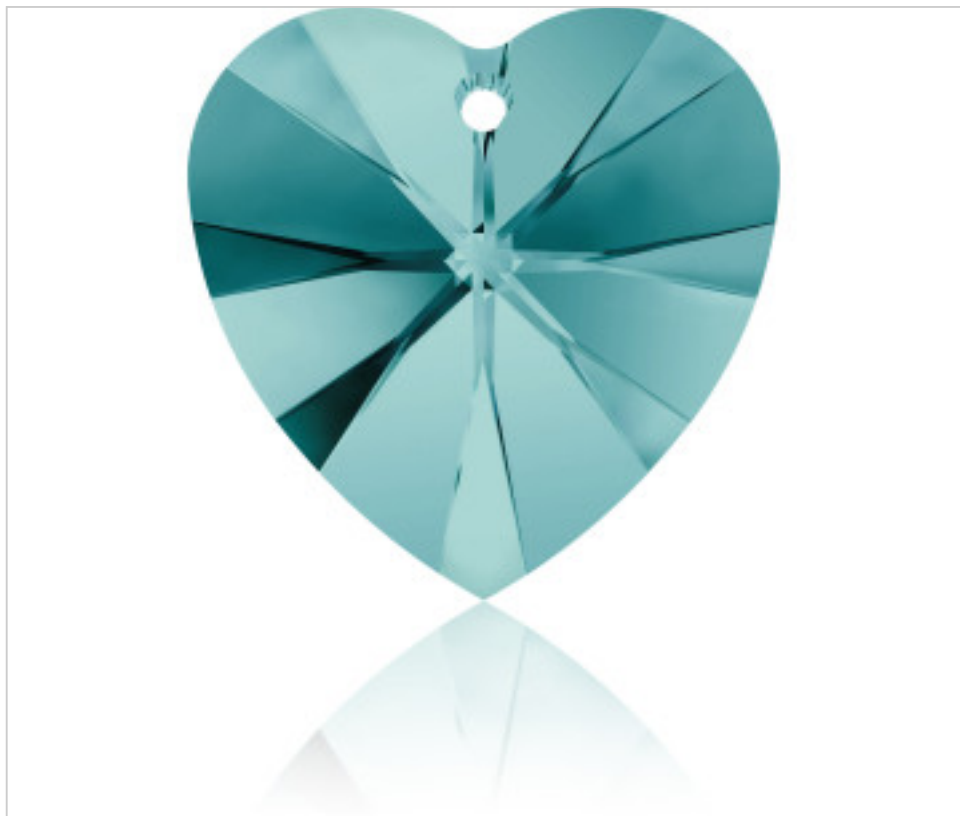

SWAROVSKI CRYSTAL > Swarovski Elements Fashion > Pendants  
6228 Xilion Heart Pendant

PP6228.014.229 - 1064460

6228 14x14mm Blue Zircon (229)

April 05th, 2025, 09:16

## PRICE

	Lot	P.V.P. excluding VAT
Pedido mínimo	144	1,01€

Continued on next page >>

SWAROVSKI CRYSTAL > Swarovski Elements Fashion > Pendants  
6228 Xilion Heart Pendant

PP6228.014.229 - 1064460

6228 14x14mm Blue Zircon (229)

## OTHER FEATURES

---

Size: 14 mm

Colour: Blue Zircon