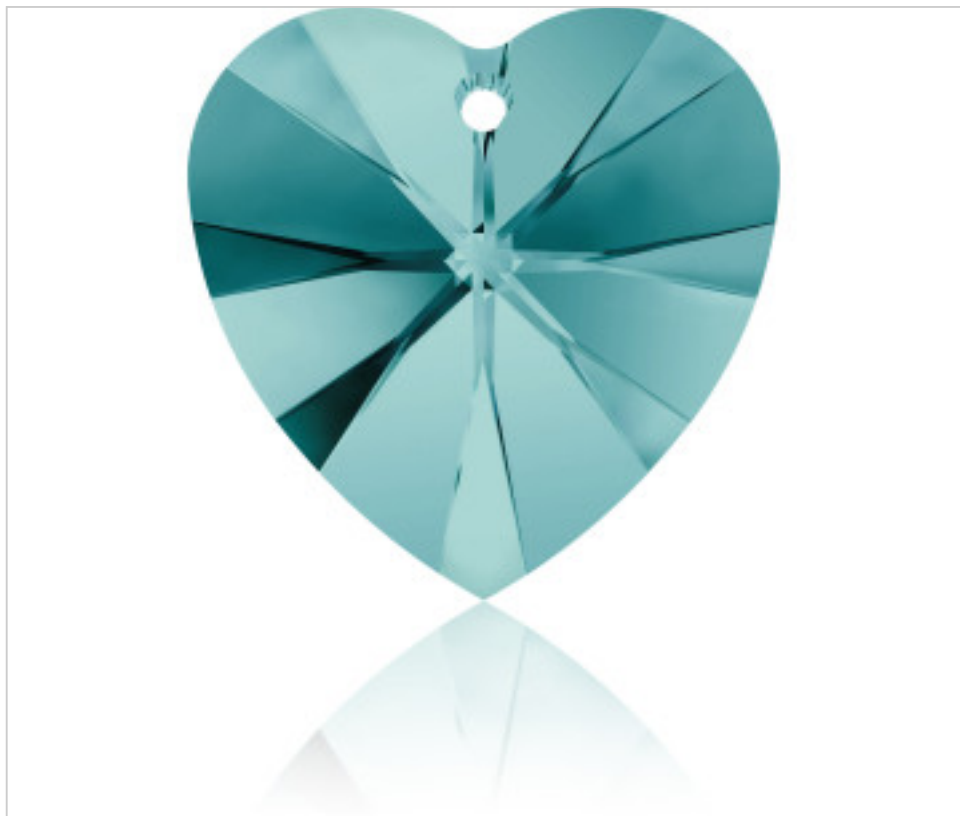

SWAROVSKI CRYSTAL > Swarovski Elements Fashion > Pendants  
6228 Xilion Heart Pendant

PP6228.014.229 - 1064460

6228 14x14mm Blue Zircon (229)

December 22nd, 2024, 04:24

## PRICE

	Lot	P.V.P. excluding VAT
Pedido mínimo	144	0,99€

Continued on next page >>

SWAROVSKI CRYSTAL > Swarovski Elements Fashion > Pendatns  
6228 Xilion Heart Pendant

PP6228.014.229 - 1064460

6228 14x14mm Blue Zircon (229)

## OTHER FEATURES

---

Size: 14 mm

Colour: Blue Zircon