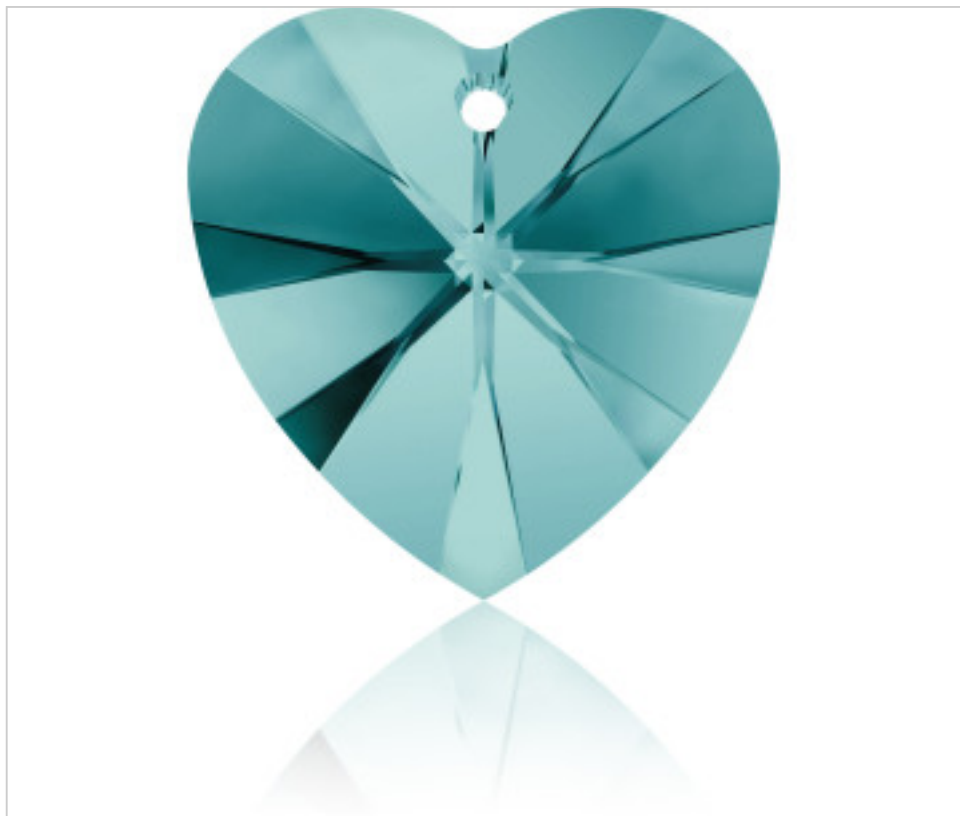

SWAROVSKI CRYSTAL > Swarovski Elements Fashion > Pendants
6228 Xilion Heart Pendant

PP6228.014.229 - 1064460

6228 14x14mm Blue Zircon (229)

January 22nd, 2025, 00:54

PRICE

	Lot	P.V.P. excluding VAT
Pedido mínimo	144	1,01€

Continued on next page >>

SWAROVSKI CRYSTAL > Swarovski Elements Fashion > Pendants
6228 Xilion Heart Pendant

PP6228.014.229 - 1064460

6228 14x14mm Blue Zircon (229)

TECHNICAL SPECIFICATIONS

Weight: 0 Grams

OTHER FEATURES

Size: 14 mm

Colour: Blue Zircon

DOCUMENTS

 [Hand](#)

 [Sewing](#)

 [6228 14x14mm Blue Zircon \(229\)](#)