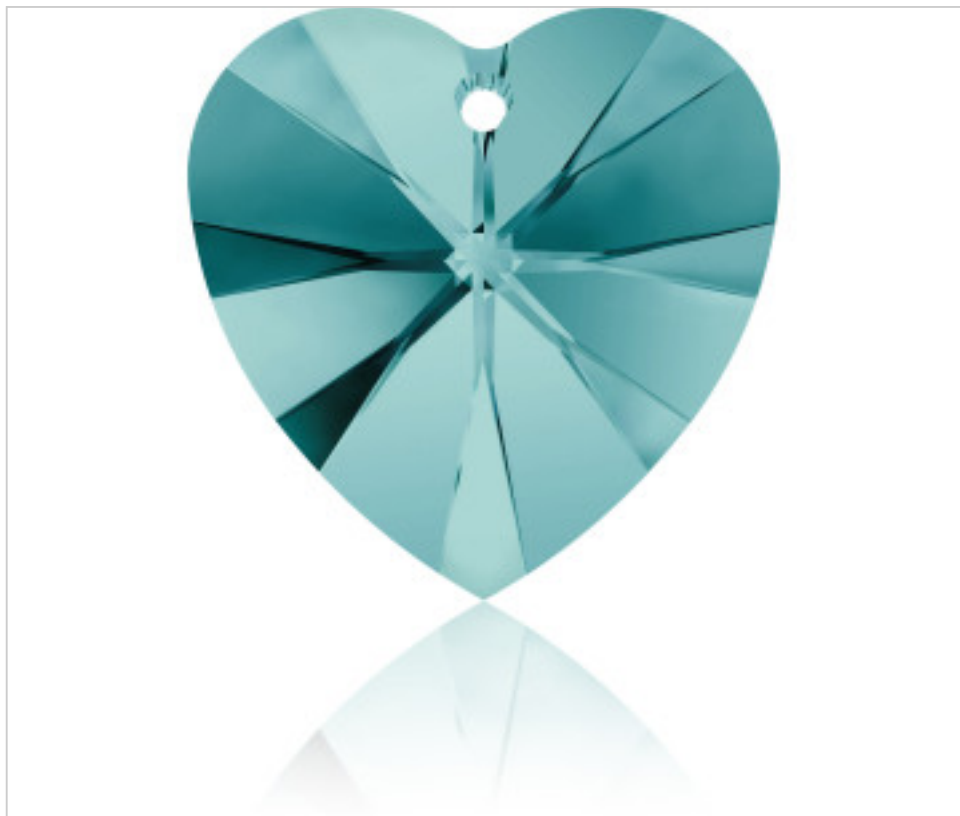

SWAROVSKI CRYSTAL > Swarovski Elements Fashion > Pendants
6228 Xilion Heart Pendant

PP6228.014.229 - 1064460

6228 14x14mm Blue Zircon (229)

November 21st, 2024, 14:24

PRICE

	Lot	P.V.P. excluding VAT
Pedido mínimo	144	0,99€

Continued on next page >>

SWAROVSKI CRYSTAL > Swarovski Elements Fashion > Pendatns
6228 Xilion Heart Pendant

PP6228.014.229 - 1064460

6228 14x14mm Blue Zircon (229)

TECHNICAL SPECIFICATIONS

Weight: 0 Grams

OTHER FEATURES

Size: 14 mm

Colour: Blue Zircon

DOCUMENTS

 [Hand](#)

 [Sewing](#)

 [6228 14x14mm Blue Zircon \(229\)](#)