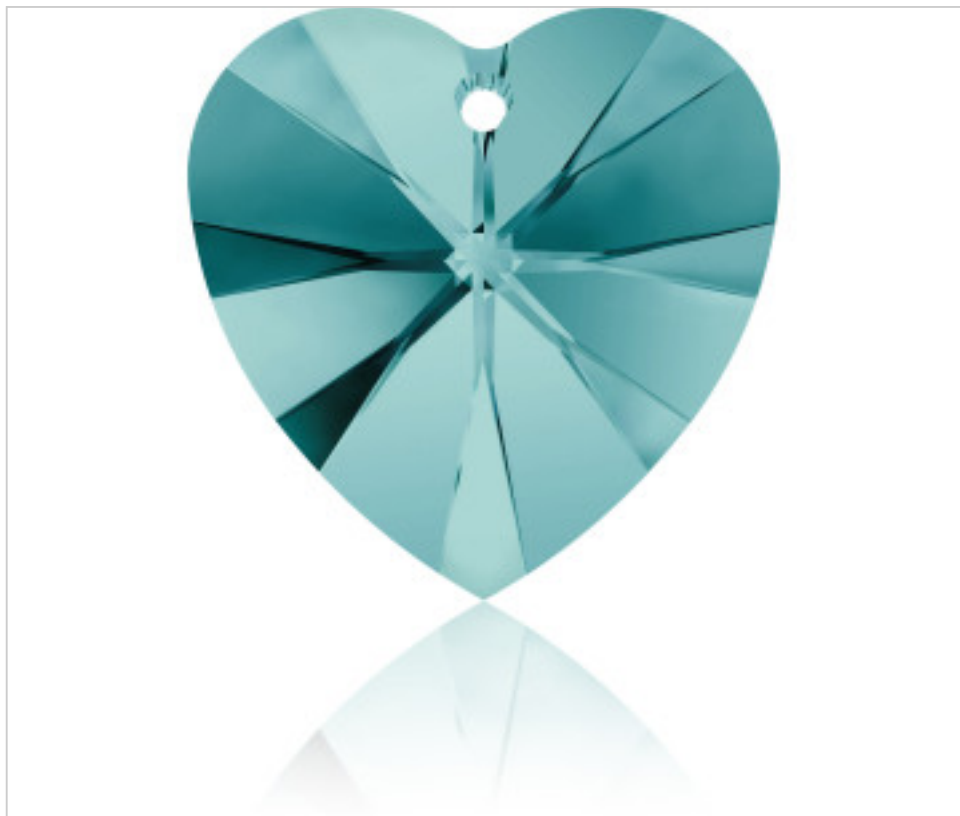

SWAROVSKI CRYSTAL > Swarovski Elements Fashion > Pendants  
6228 Xilion Heart Pendant

PP6228.014.229 - 1064460

6228 14x14mm Blue Zircon (229)

November 04th, 2024, 20:22

## PRICE

	Lot	P.V.P. excluding VAT
Pedido mínimo	144	0,99€

Continued on next page >>

SWAROVSKI CRYSTAL > Swarovski Elements Fashion > Pendants  
6228 Xilion Heart Pendant

PP6228.014.229 - 1064460

6228 14x14mm Blue Zircon (229)

## OTHER FEATURES

---

Size: 14 mm

Colour: Blue Zircon