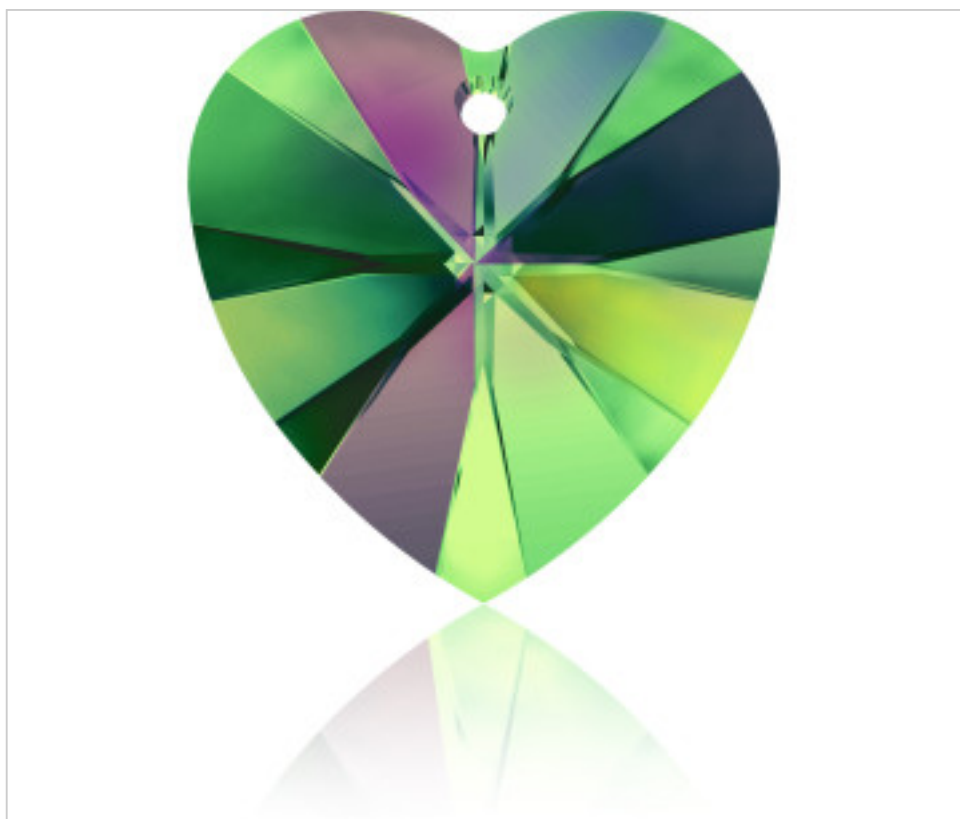

SWAROVSKI CRYSTAL > Swarovski Elements Fashion > Pendants
6228 Xilion Heart Pendant

PP6228.014.001E - 1021448

6228 14x14mm Crystal Vitrail Medium(001 VM)

April 05th, 2025, 15:23

PRICE

	Lot	P.V.P. excluding VAT
Pedido mínimo	144	1,04€

Continued on next page >>

SWAROVSKI CRYSTAL > Swarovski Elements Fashion > Pendatns
6228 Xilion Heart Pendant

PP6228.014.001E - 1021448

6228 14x14mm Crystal Vitrail Medium(001 VM)

TECHNICAL SPECIFICATIONS