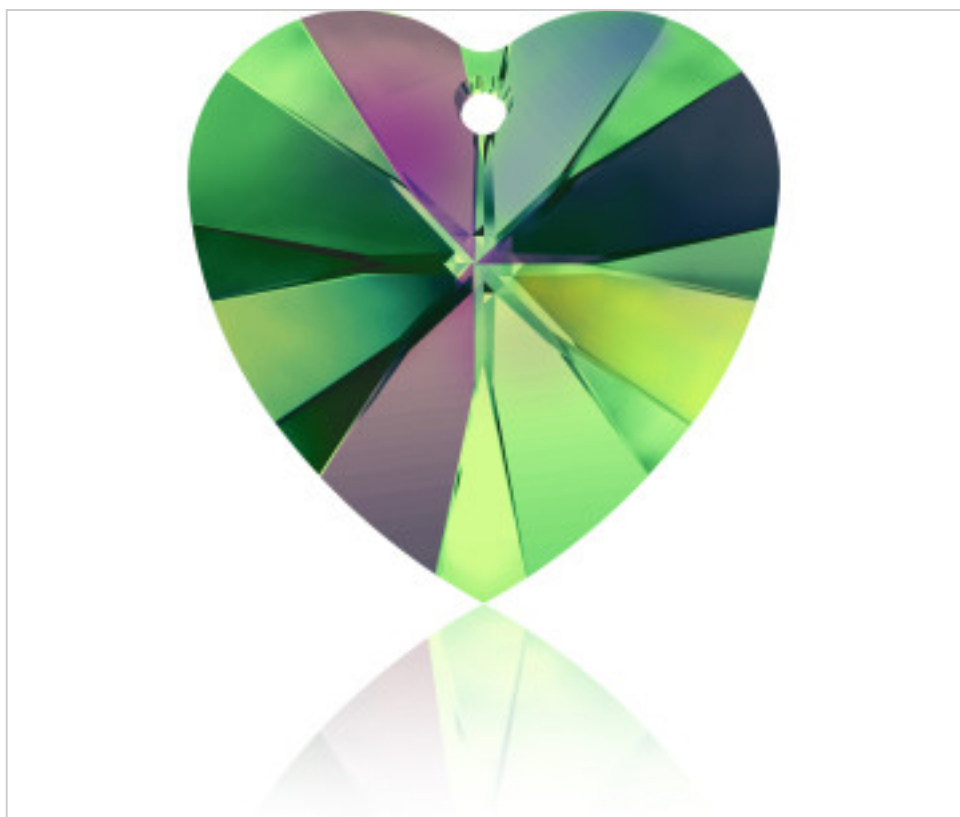

SWAROVSKI CRYSTAL > Swarovski Elements Fashion > Pendants  
6228 Xilion Heart Pendant

PP6228.014.001E - 1021448

6228 14x14mm Crystal Vitrail Medium(001 VM)

November 23rd, 2024, 10:35

**PRICE**

	Lot	P.V.P. excluding VAT
Pedido mínimo	144	1,00€

Continued on next page >>

SWAROVSKI CRYSTAL > Swarovski Elements Fashion > Pendatns  
6228 Xilion Heart Pendant

PP6228.014.001E - 1021448

6228 14x14mm Crystal Vitrail Medium(001 VM)

## OTHER FEATURES

---

Size: 14 mm

Colour: Crystal

Color effect: Vitrail Medium