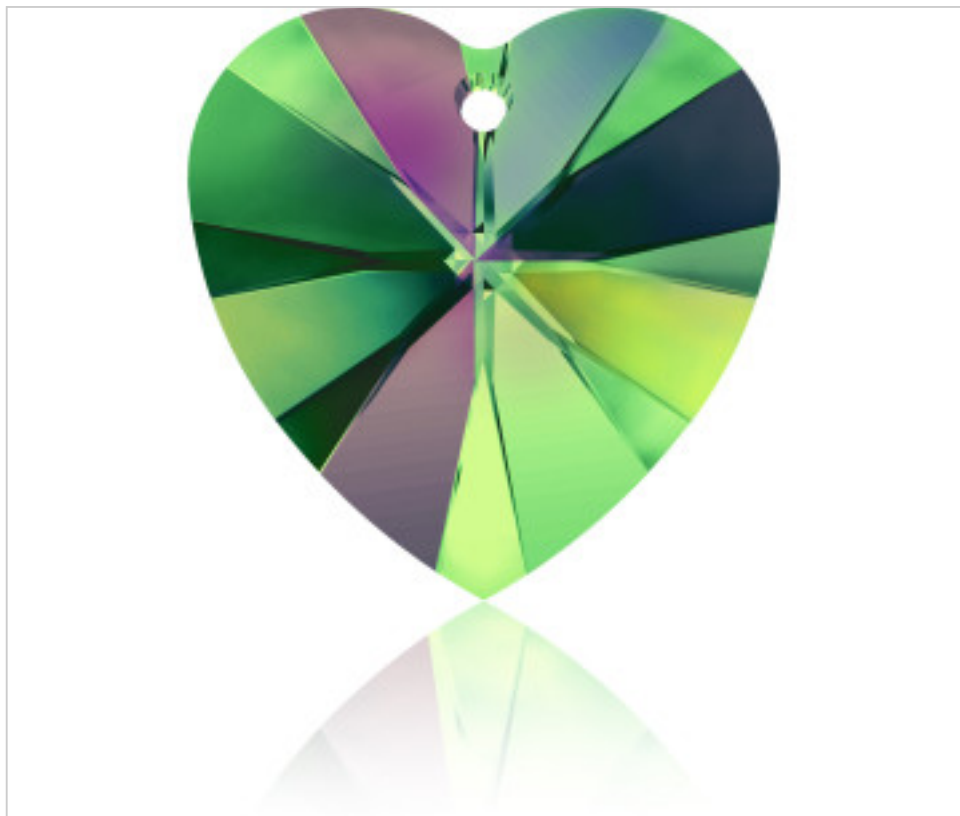

SWAROVSKI CRYSTAL > Swarovski Elements Fashion > Pendants
6228 Xilion Heart Pendant

PP6228.014.001E - 1021448

6228 14x14mm Crystal Vitrail Medium(001 VM)

February 01st, 2025, 19:35

PRICE

	Lot	P.V.P. excluding VAT
Pedido mínimo	144	1,04€

Continued on next page >>

SWAROVSKI CRYSTAL > Swarovski Elements Fashion > Pendatns
6228 Xilion Heart Pendant

PP6228.014.001E - 1021448

6228 14x14mm Crystal Vitrail Medium(001 VM)

TECHNICAL SPECIFICATIONS