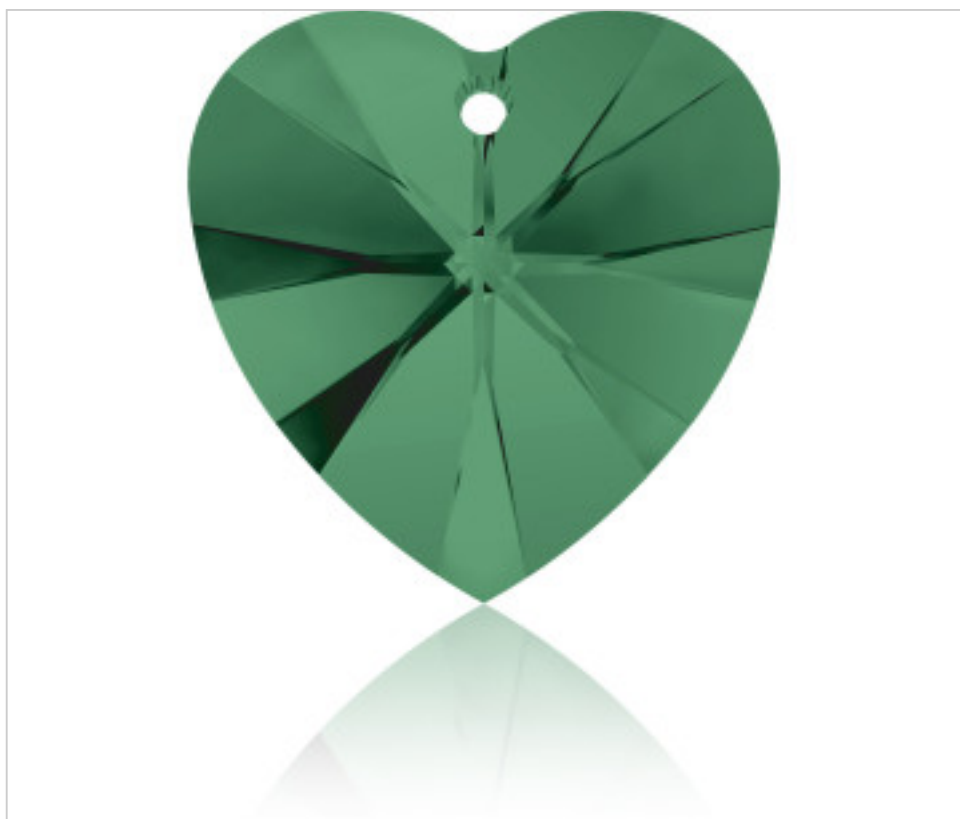

SWAROVSKI CRYSTAL > Swarovski Elements Fashion > Pendants
6228 Xilion Heart Pendant

PP6228.014.205 - 1064462

6228 14x14mm Emerald (205)

December 03rd, 2024, 18:39

PRICE

	Lot	P.V.P. excluding VAT
Pedido mínimo	144	0,99€

Continued on next page >>

SWAROVSKI CRYSTAL > Swarovski Elements Fashion > Pendants
6228 Xilion Heart Pendant

PP6228.014.205 - 1064462

6228 14x14mm Emerald (205)

TECHNICAL SPECIFICATIONS

Weight: 2 Grams

OTHER FEATURES

Size: 14 mm

Colour: Emerald

DOCUMENTS

 [Hand](#)

 [Sewing](#)

 [6228 14x14mm Emerald \(205\)](#)