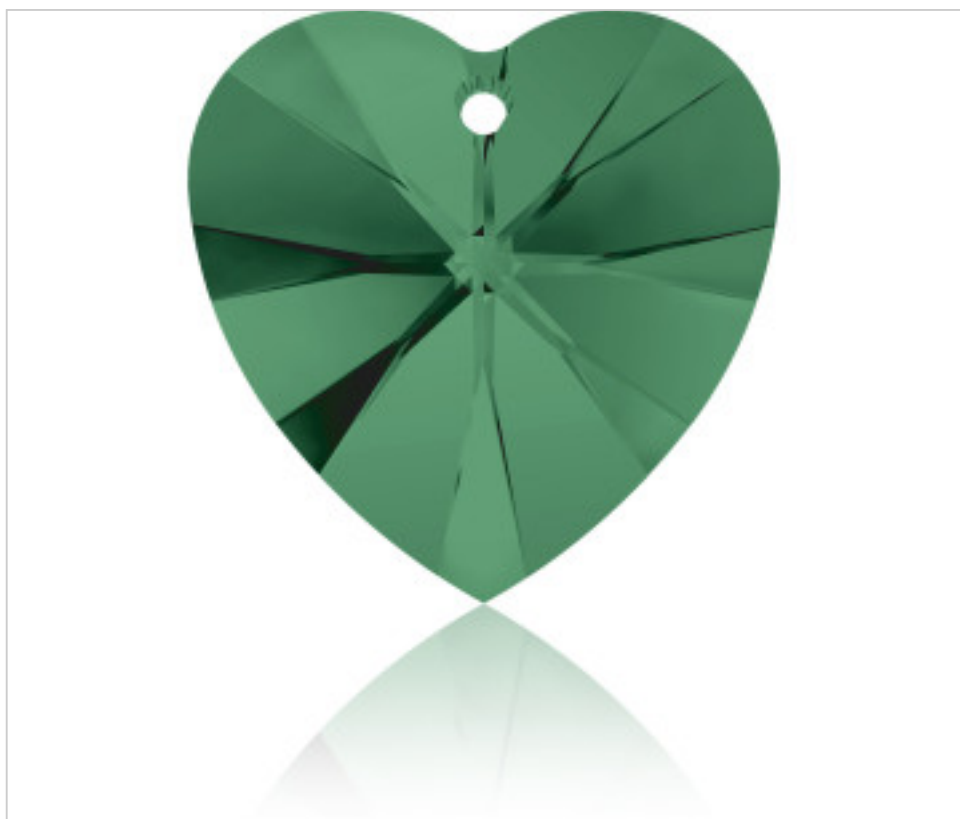

SWAROVSKI CRYSTAL > Swarovski Elements Fashion > Pendants
6228 Xilion Heart Pendant

PP6228.014.205 - 1064462

6228 14x14mm Emerald (205)

January 22nd, 2025, 01:09

PRICE

	Lot	P.V.P. excluding VAT
Pedido mínimo	144	1,01€

Continued on next page >>

SWAROVSKI CRYSTAL > Swarovski Elements Fashion > Pendants
6228 Xilion Heart Pendant

PP6228.014.205 - 1064462

6228 14x14mm Emerald (205)

TECHNICAL SPECIFICATIONS

Weight: 2 Grams

OTHER FEATURES

Size: 14 mm

Colour: Emerald

DOCUMENTS

 [Hand](#)

 [Sewing](#)

 [6228 14x14mm Emerald \(205\)](#)