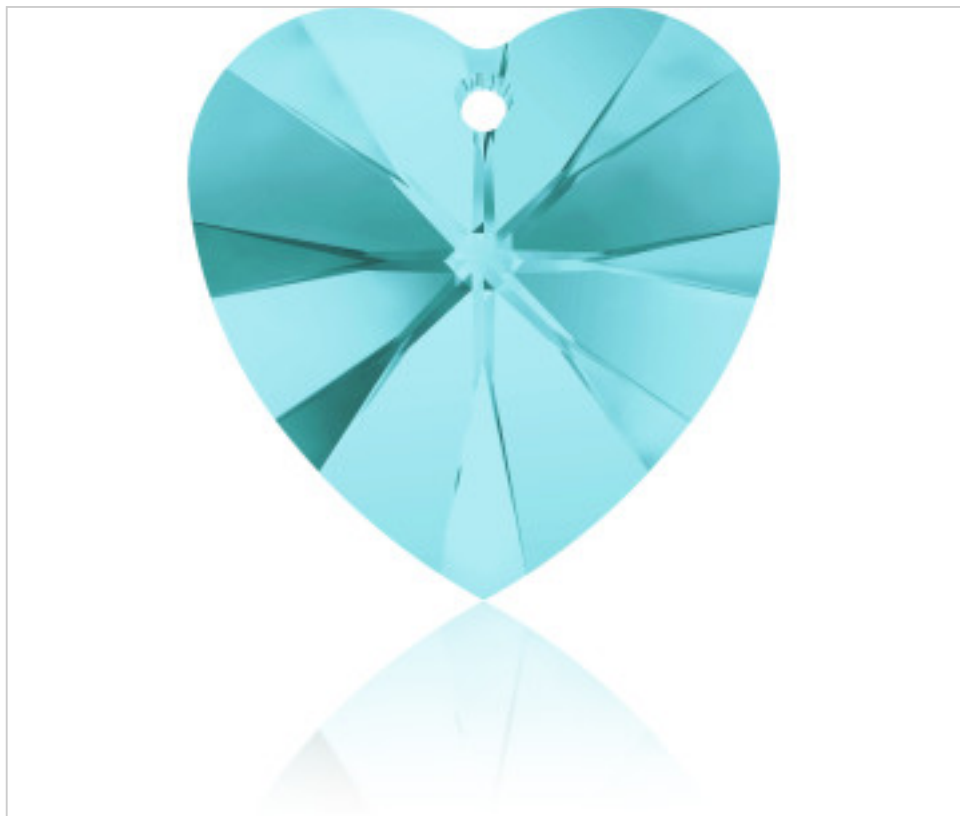

SWAROVSKI CRYSTAL > Swarovski Elements Fashion > Pendants  
6228 Xilion Heart Pendant

PP6228.014.263 - 1162788

6228 14x14mm Light Turquoise (263)

December 22nd, 2024, 04:05

## PRICE

	Lot	P.V.P. excluding VAT
Pedido mínimo	144	0,99€

Continued on next page >>

SWAROVSKI CRYSTAL > Swarovski Elements Fashion > Pendants  
6228 Xilion Heart Pendant

PP6228.014.263 - 1162788

6228 14x14mm Light Turquoise (263)

## OTHER FEATURES

---

Size: 14 mm

Colour: Light Turquoise