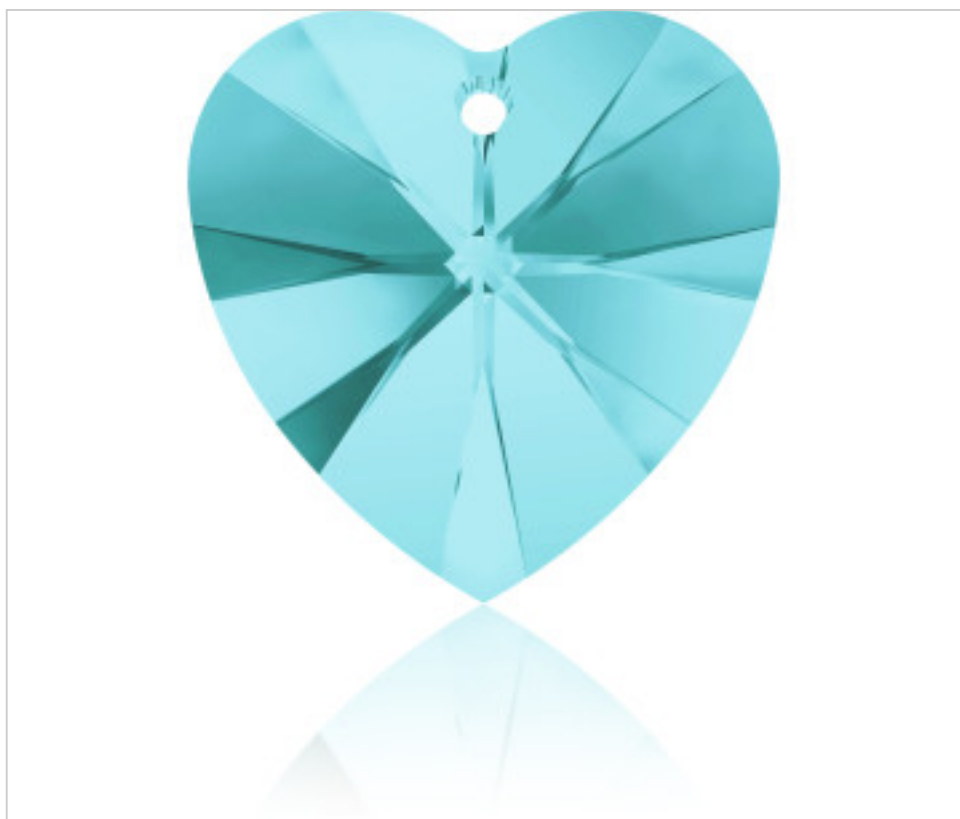

SWAROVSKI CRYSTAL > Swarovski Elements Fashion > Pendants  
6228 Xilion Heart Pendant

PP6228.014.263 - 1162788

6228 14x14mm Light Turquoise (263)

April 05th, 2025, 12:58

## OTHER FEATURES

---

Size: 14 mm

Colour: Light Turquoise