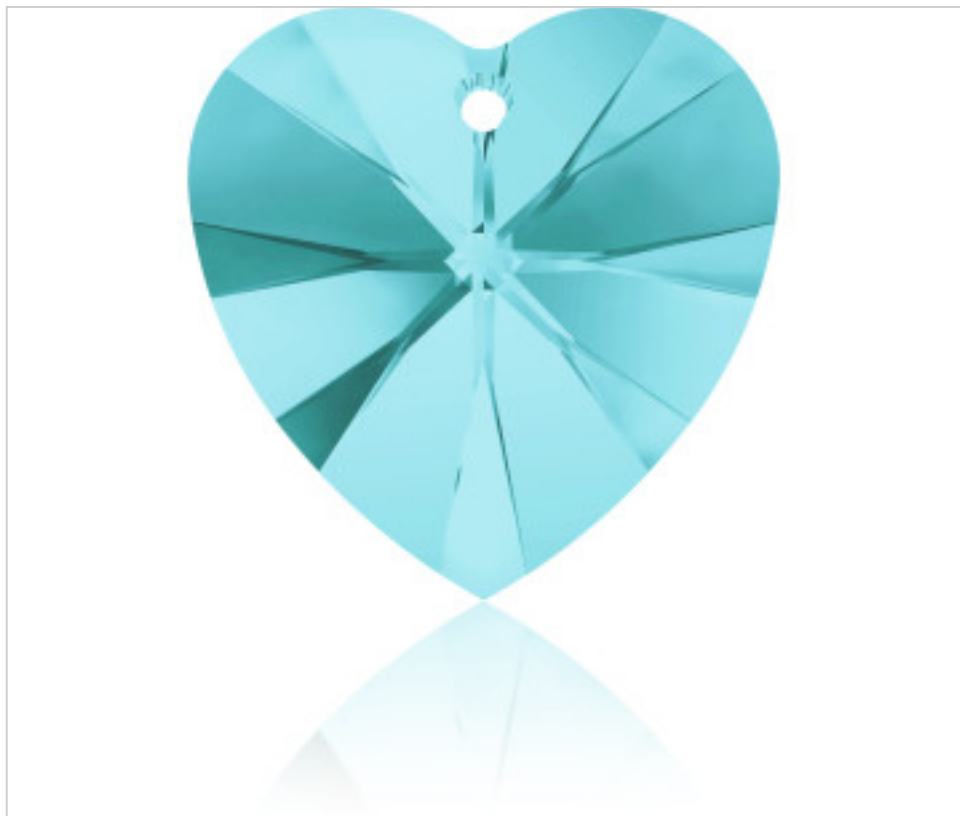

SWAROVSKI CRYSTAL > Swarovski Elements Fashion > Pendants
6228 Xilion Heart Pendant

PP6228.014.263 - 1162788

6228 14x14mm Light Turquoise (263)

January 22nd, 2025, 00:57

PRICE

	Lot	P.V.P. excluding VAT
Pedido mínimo	144	1,01€

Continued on next page >>

SWAROVSKI CRYSTAL > Swarovski Elements Fashion > Pendants
6228 Xilion Heart Pendant

PP6228.014.263 - 1162788

6228 14x14mm Light Turquoise (263)

TECHNICAL SPECIFICATIONS

Weight: 0 Grams

OTHER FEATURES

Size: 14 mm

Colour: Light Turquoise

DOCUMENTS

 [Hand](#)

 [Sewing](#)

 [6228 14x14mm Light Turquoise \(263\)](#)