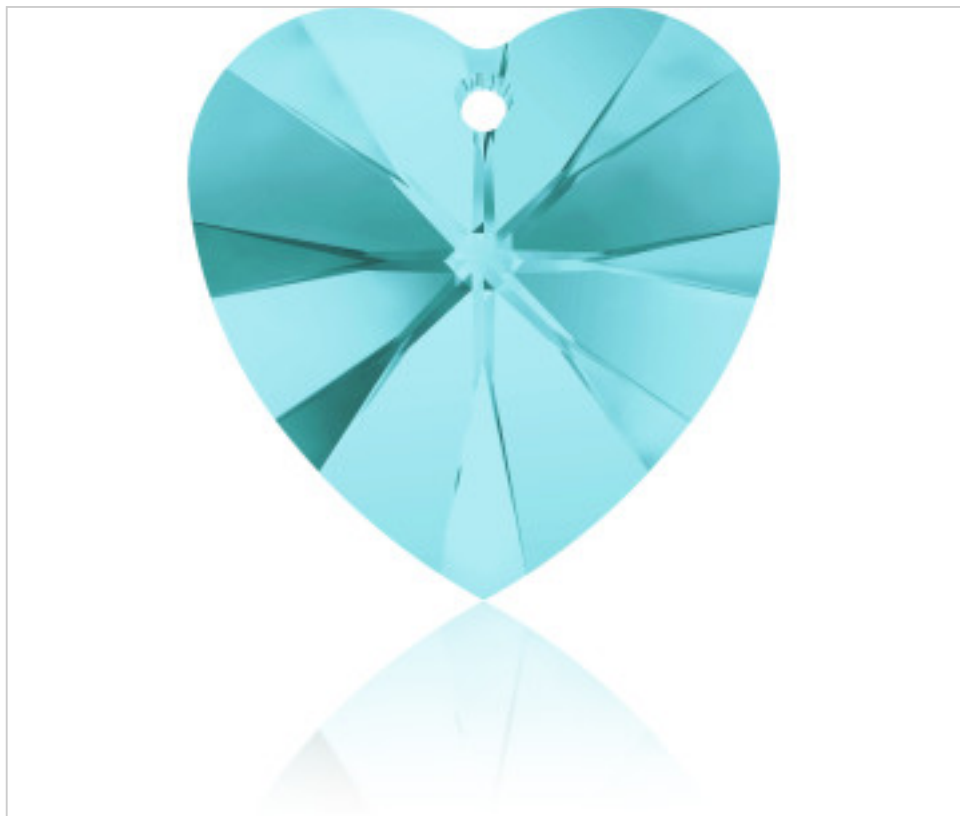

SWAROVSKI CRYSTAL > Swarovski Elements Fashion > Pendants
6228 Xilion Heart Pendant

PP6228.014.263 - 1162788

6228 14x14mm Light Turquoise (263)

February 22nd, 2025, 13:49

PRICE

	Lot	P.V.P. excluding VAT
Pedido mínimo	144	1,01€

Continued on next page >>

SWAROVSKI CRYSTAL > Swarovski Elements Fashion > Pendants
6228 Xilion Heart Pendant

PP6228.014.263 - 1162788

6228 14x14mm Light Turquoise (263)

TECHNICAL SPECIFICATIONS

Weight: 0 Grams

OTHER FEATURES

Size: 14 mm

Colour: Light Turquoise

DOCUMENTS

 [Hand](#)

 [Sewing](#)

 [6228 14x14mm Light Turquoise \(263\)](#)