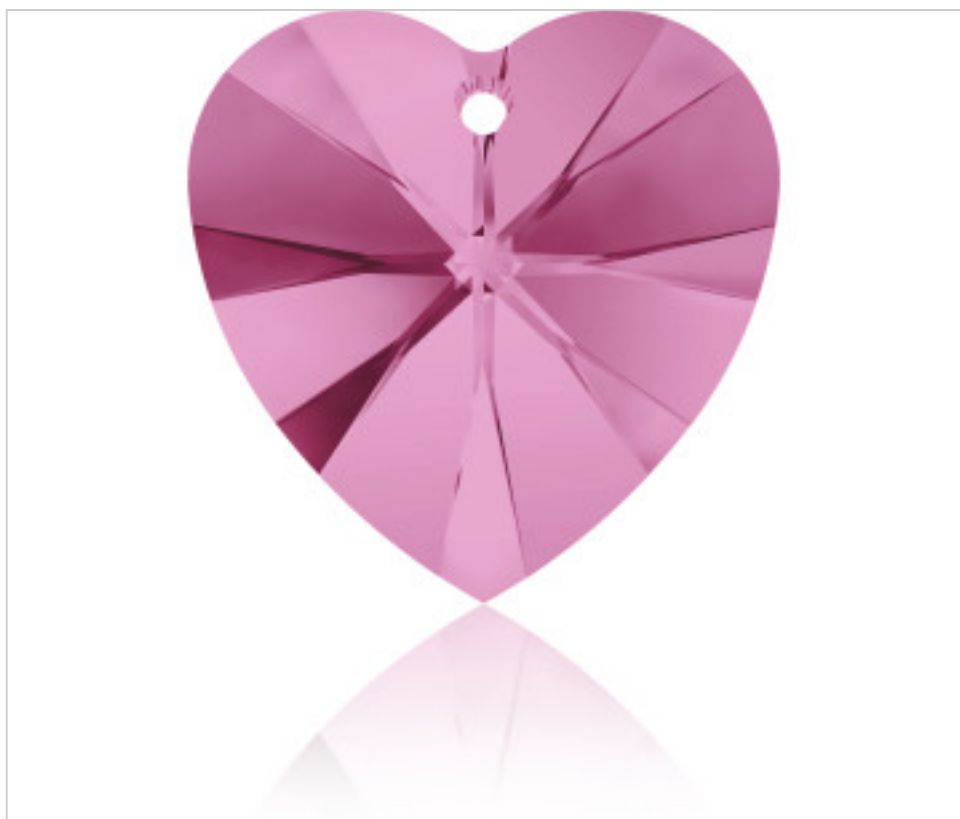

SWAROVSKI CRYSTAL > Swarovski Elements Fashion > Pendants  
6228 Xilion Heart Pendant

PP6228.014.209 - 1064474

6228 14x14mm Rose (209)

April 04th, 2025, 00:29

## PRICE

	Lot	P.V.P. excluding VAT
Pedido mínimo	144	1,01€

Continued on next page >>

SWAROVSKI CRYSTAL > Swarovski Elements Fashion > Pendants  
6228 Xilion Heart Pendant

PP6228.014.209 - 1064474

6228 14x14mm Rose (209)

## OTHER FEATURES

---

Size: 14 mm

Colour: Rose